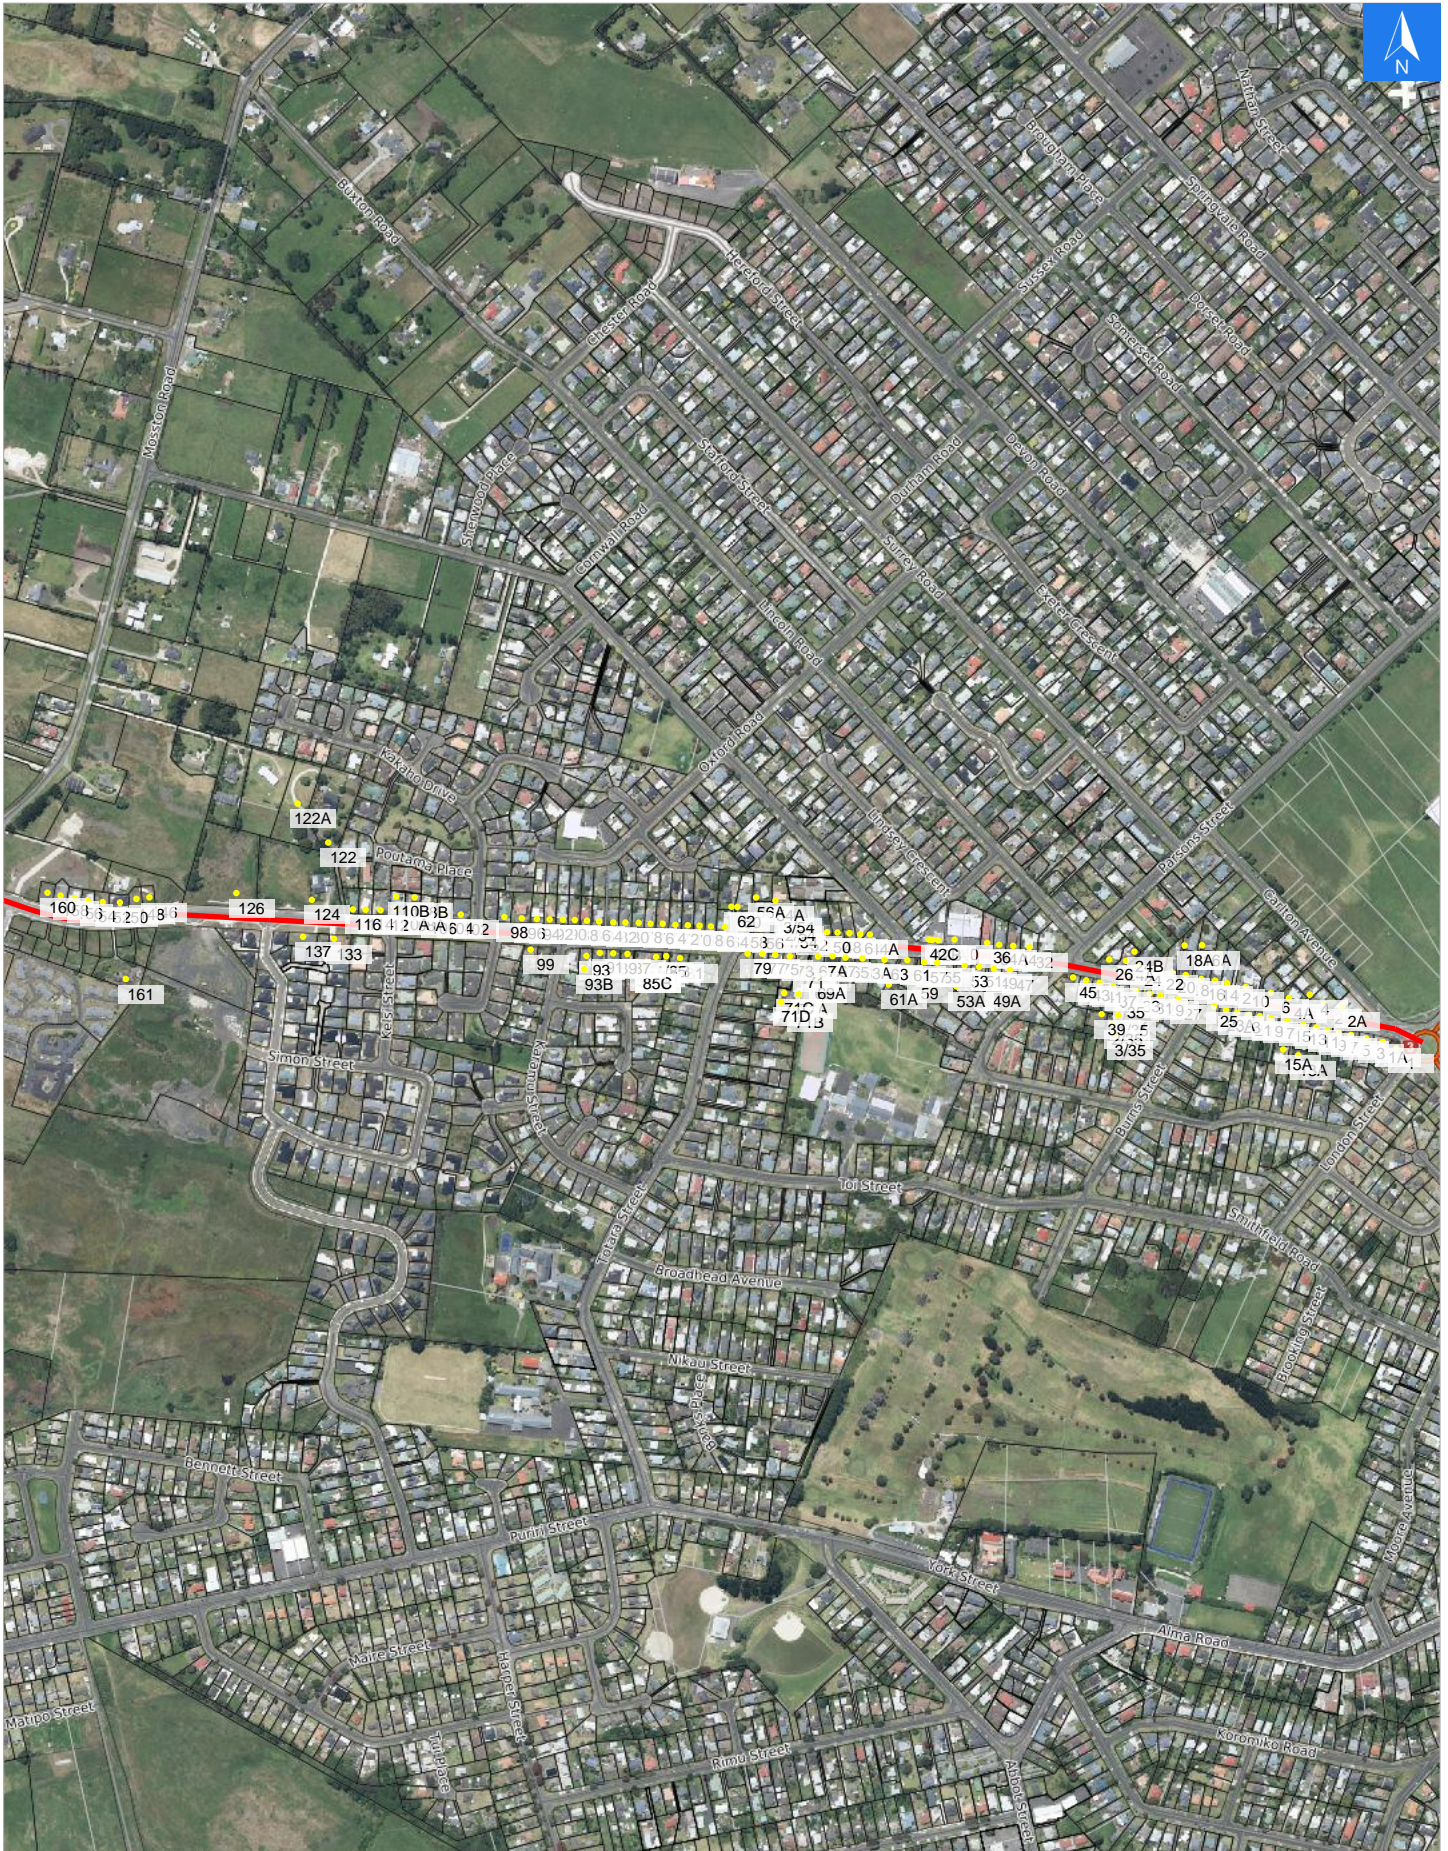

Disclaimer:

Digital map data sourced from Land Information New Zealand CROWN COPYRIGHT RESERVED.
The information displayed in the GIS has been taken from Whanganui District Council's databases and maps.
It is made available in good faith but its accuracy or completeness is not guaranteed. If the information is relied on in support of a resource consent it should be verified independently.

Wednesday, September 25, 2024

Scale 1: 10000

Wednesday, September 25, 2024

Disclaimer:

Digital map data sourced from Land Information New Zealand CROWN COPYRIGHT RESERVED.
The information displayed in the GIS has been taken from Whanganui District Council's databases and maps.
It is made available in good faith but its accuracy or completeness is not guaranteed. If the information is relied on in support of a resource consent it should be verified independently.