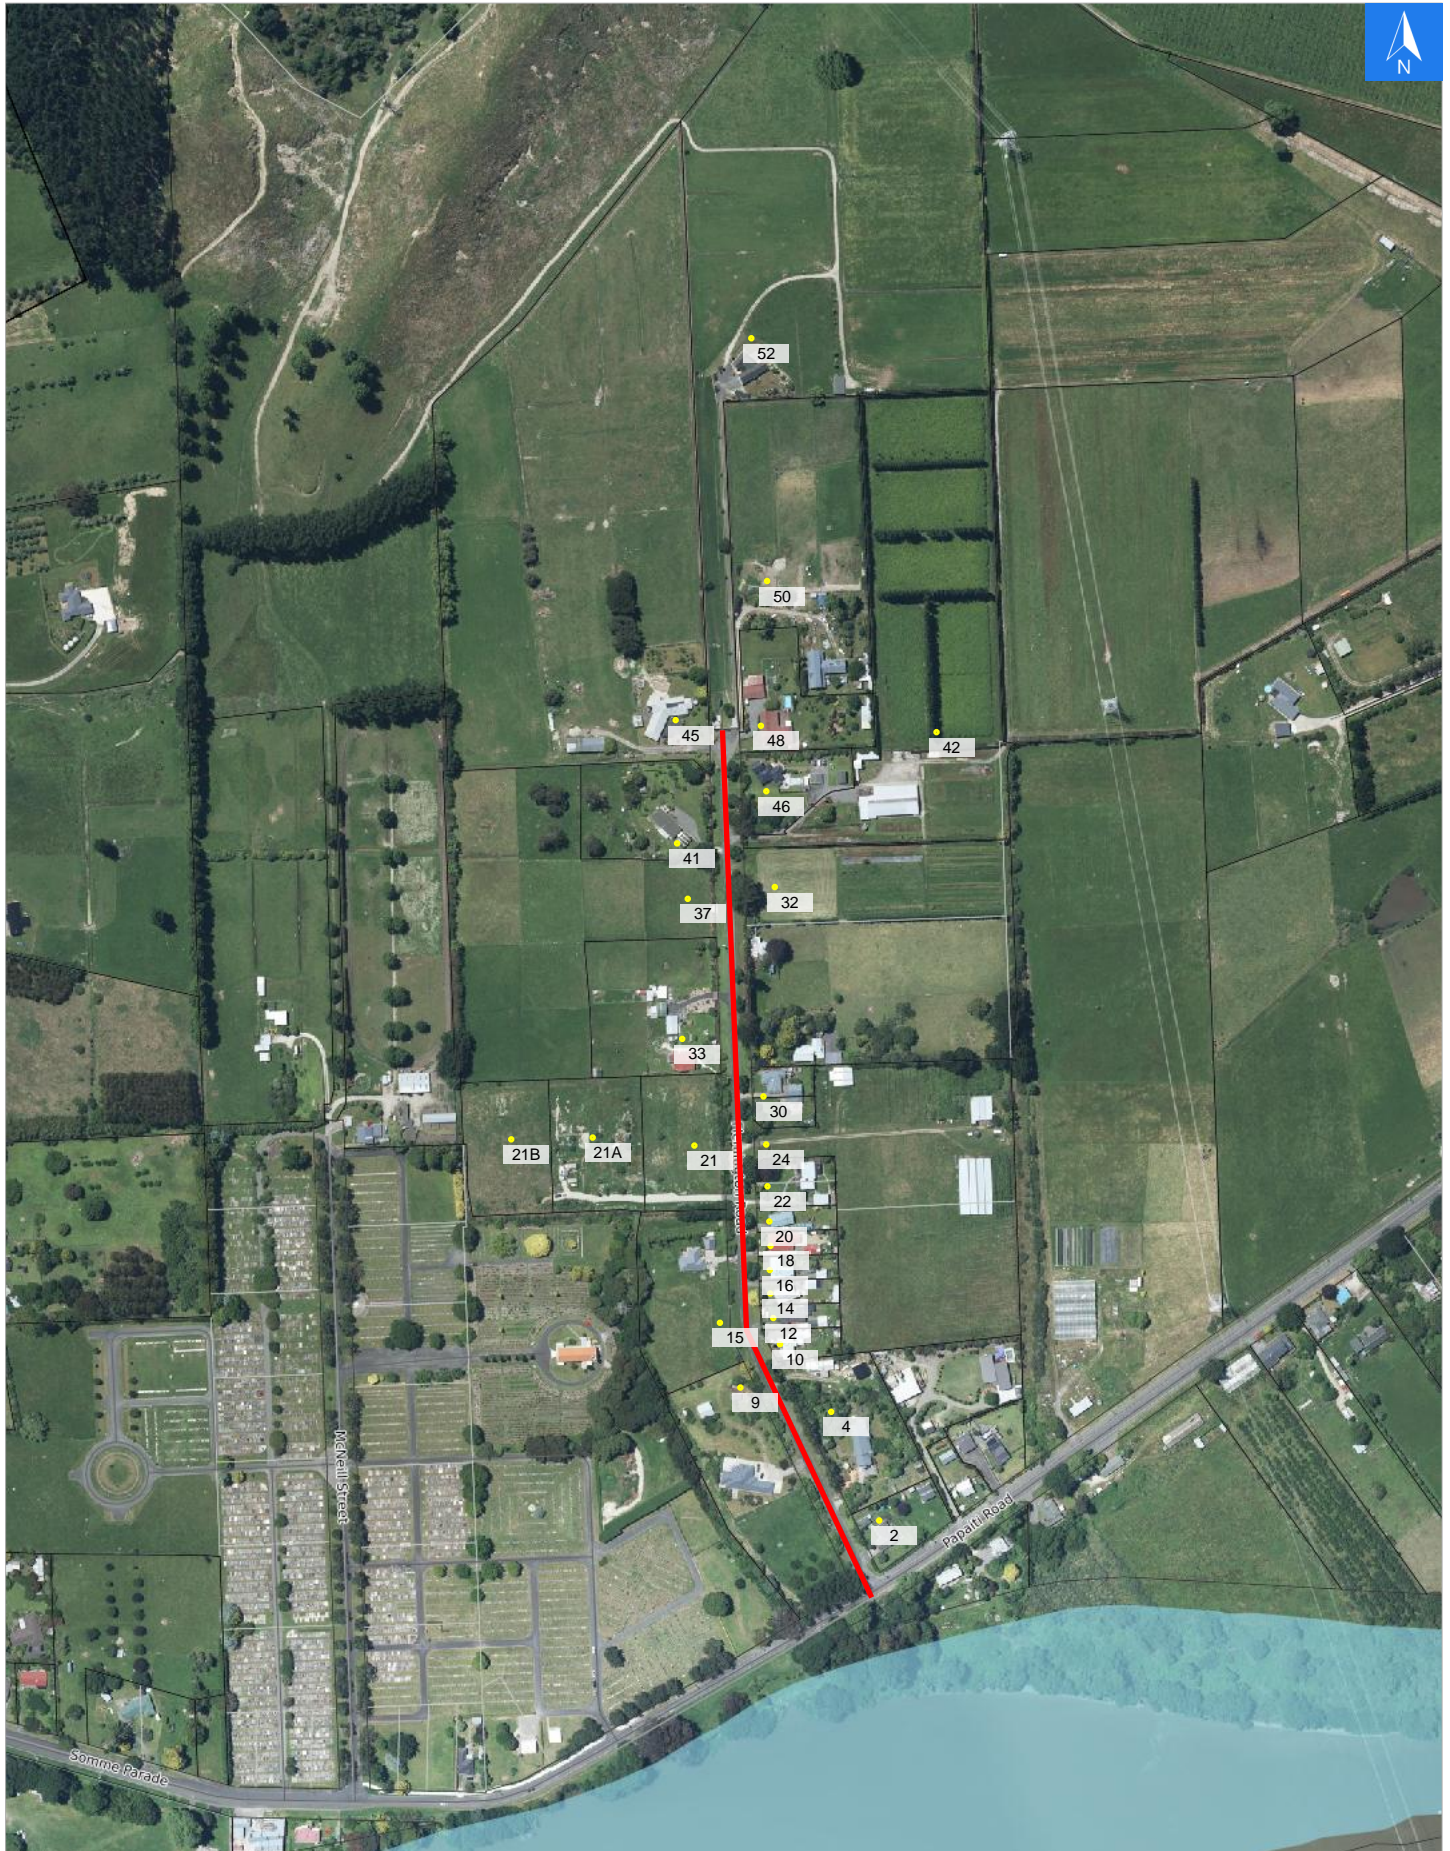

Disclaimer:

Digital map data sourced from Land Information New Zealand CROWN COPYRIGHT RESERVED.
The information displayed in the GIS has been taken from Whanganui District Council's databases and maps.
It is made available in good faith but its accuracy or completeness is not guaranteed. If the information is relied on in support of a resource consent it should be verified independently.

Wednesday, September 25, 2024

Scale 1: 5000

Wednesday, September 25, 2024

Disclaimer:

Digital map data sourced from Land Information New Zealand CROWN COPYRIGHT RESERVED.
The information displayed in the GIS has been taken from Whanganui District Council's databases and maps.
It is made available in good faith but its accuracy or completeness is not guaranteed. If the information is relied on in support of a resource consent it should be verified independently.