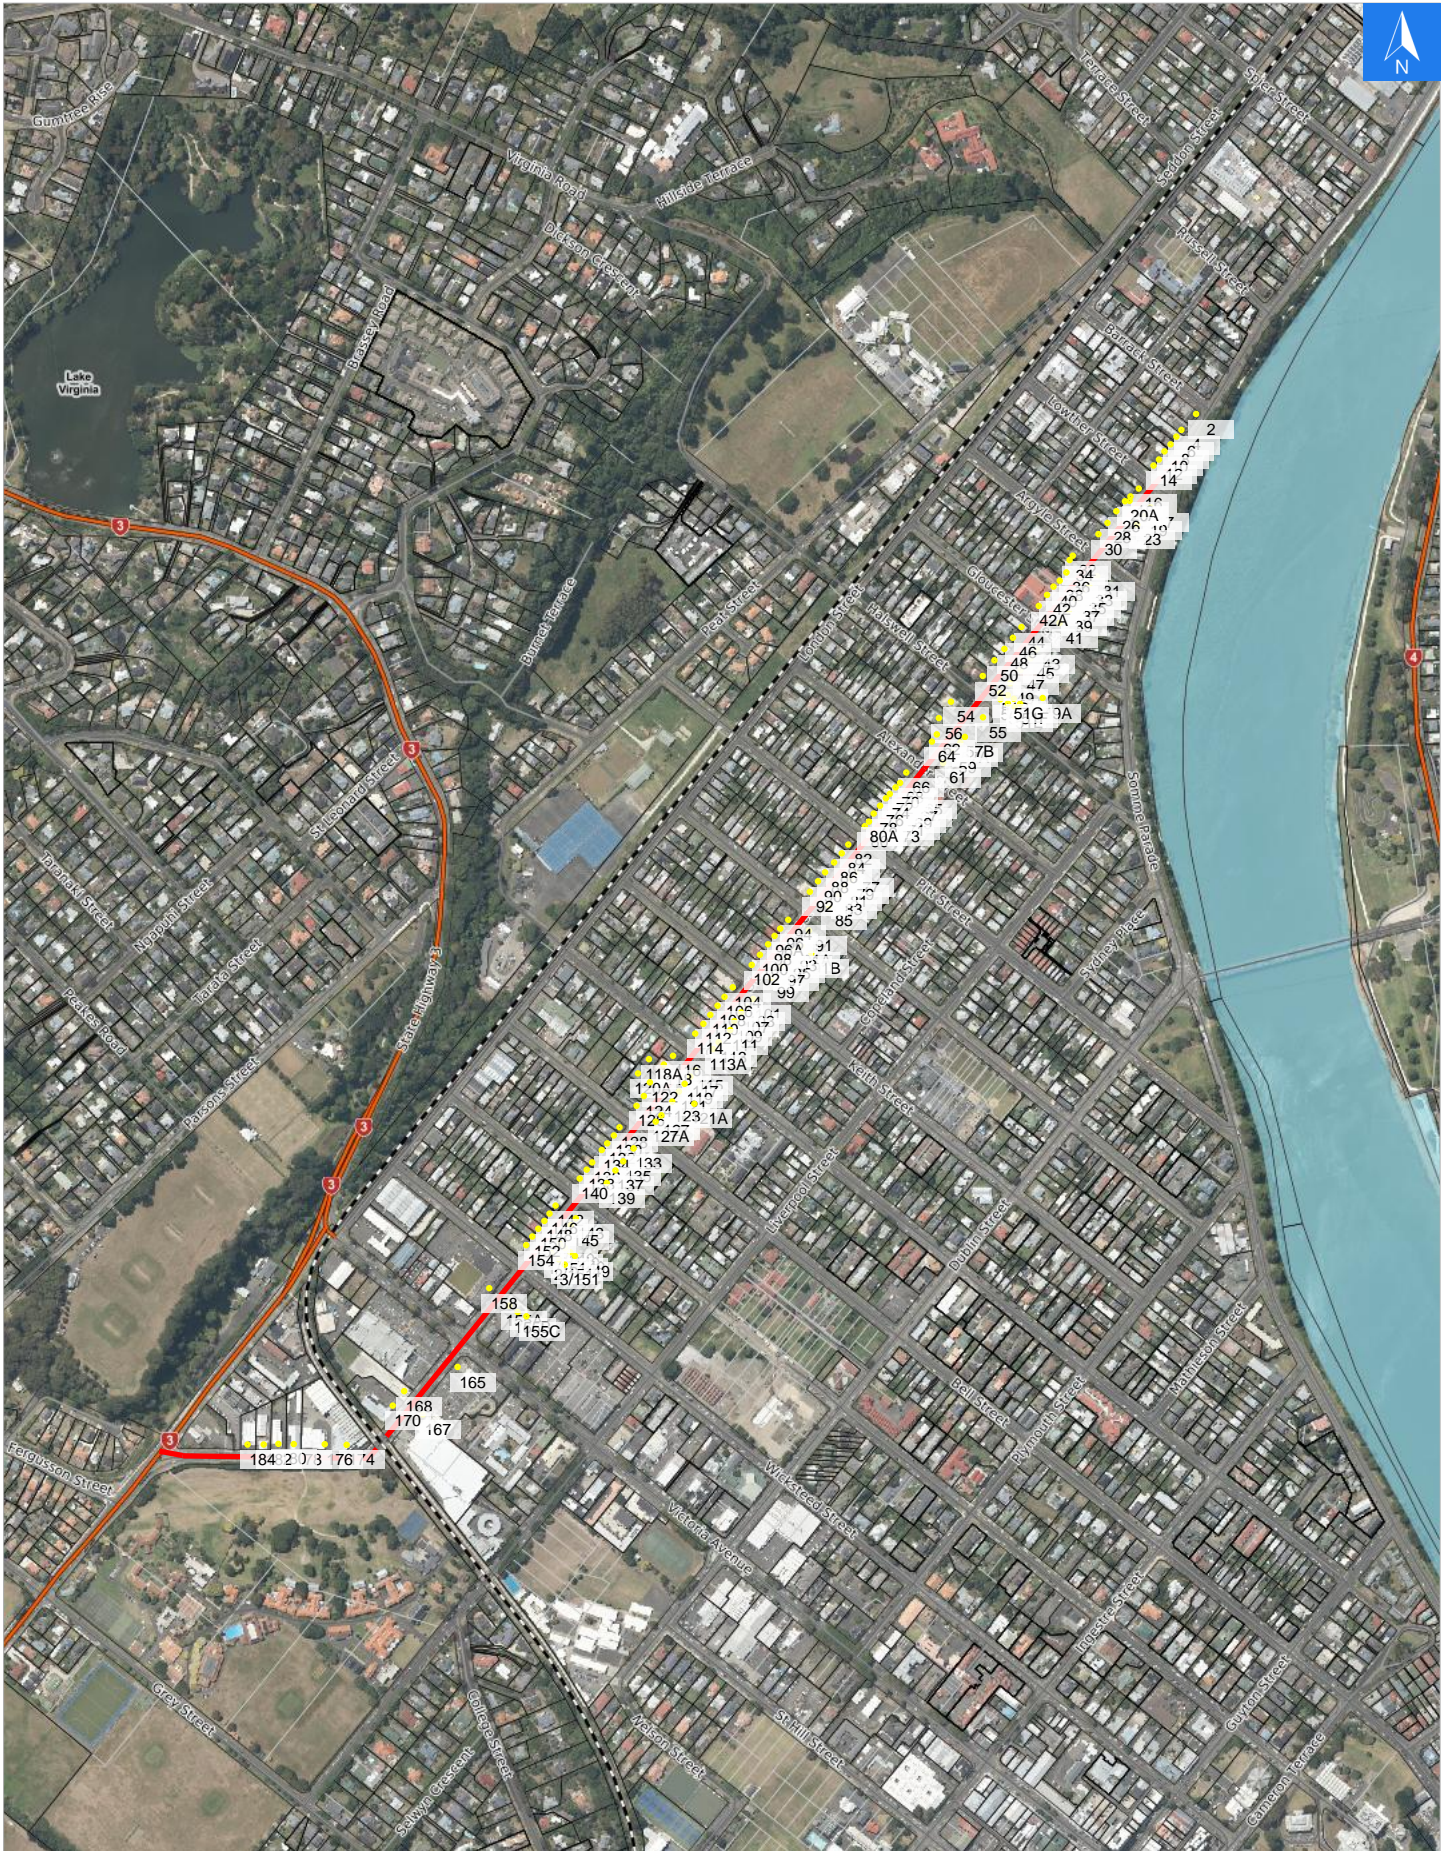

Wednesday, April 15, 2026

Disclaimer:

Digital map data sourced from Land Information New Zealand CROWN COPYRIGHT RESERVED. The information displayed in the GIS has been taken from Whanganui District Council's databases and maps. It is made available in good faith but its accuracy or completeness is not guaranteed. If the information is relied on in support of a resource consent it should be verified independently.

Scale 1: 10000

**Wednesday, April 15, 2026**

**Disclaimer:**

Digital map data sourced from Land Information New Zealand CROWN COPYRIGHT RESERVED.  
The information displayed in the GIS has been taken from Whanganui District Council's databases and maps.  
It is made available in good faith but its accuracy or completeness is not guaranteed. If the information is relied on in support of a resource consent it should be verified independently.