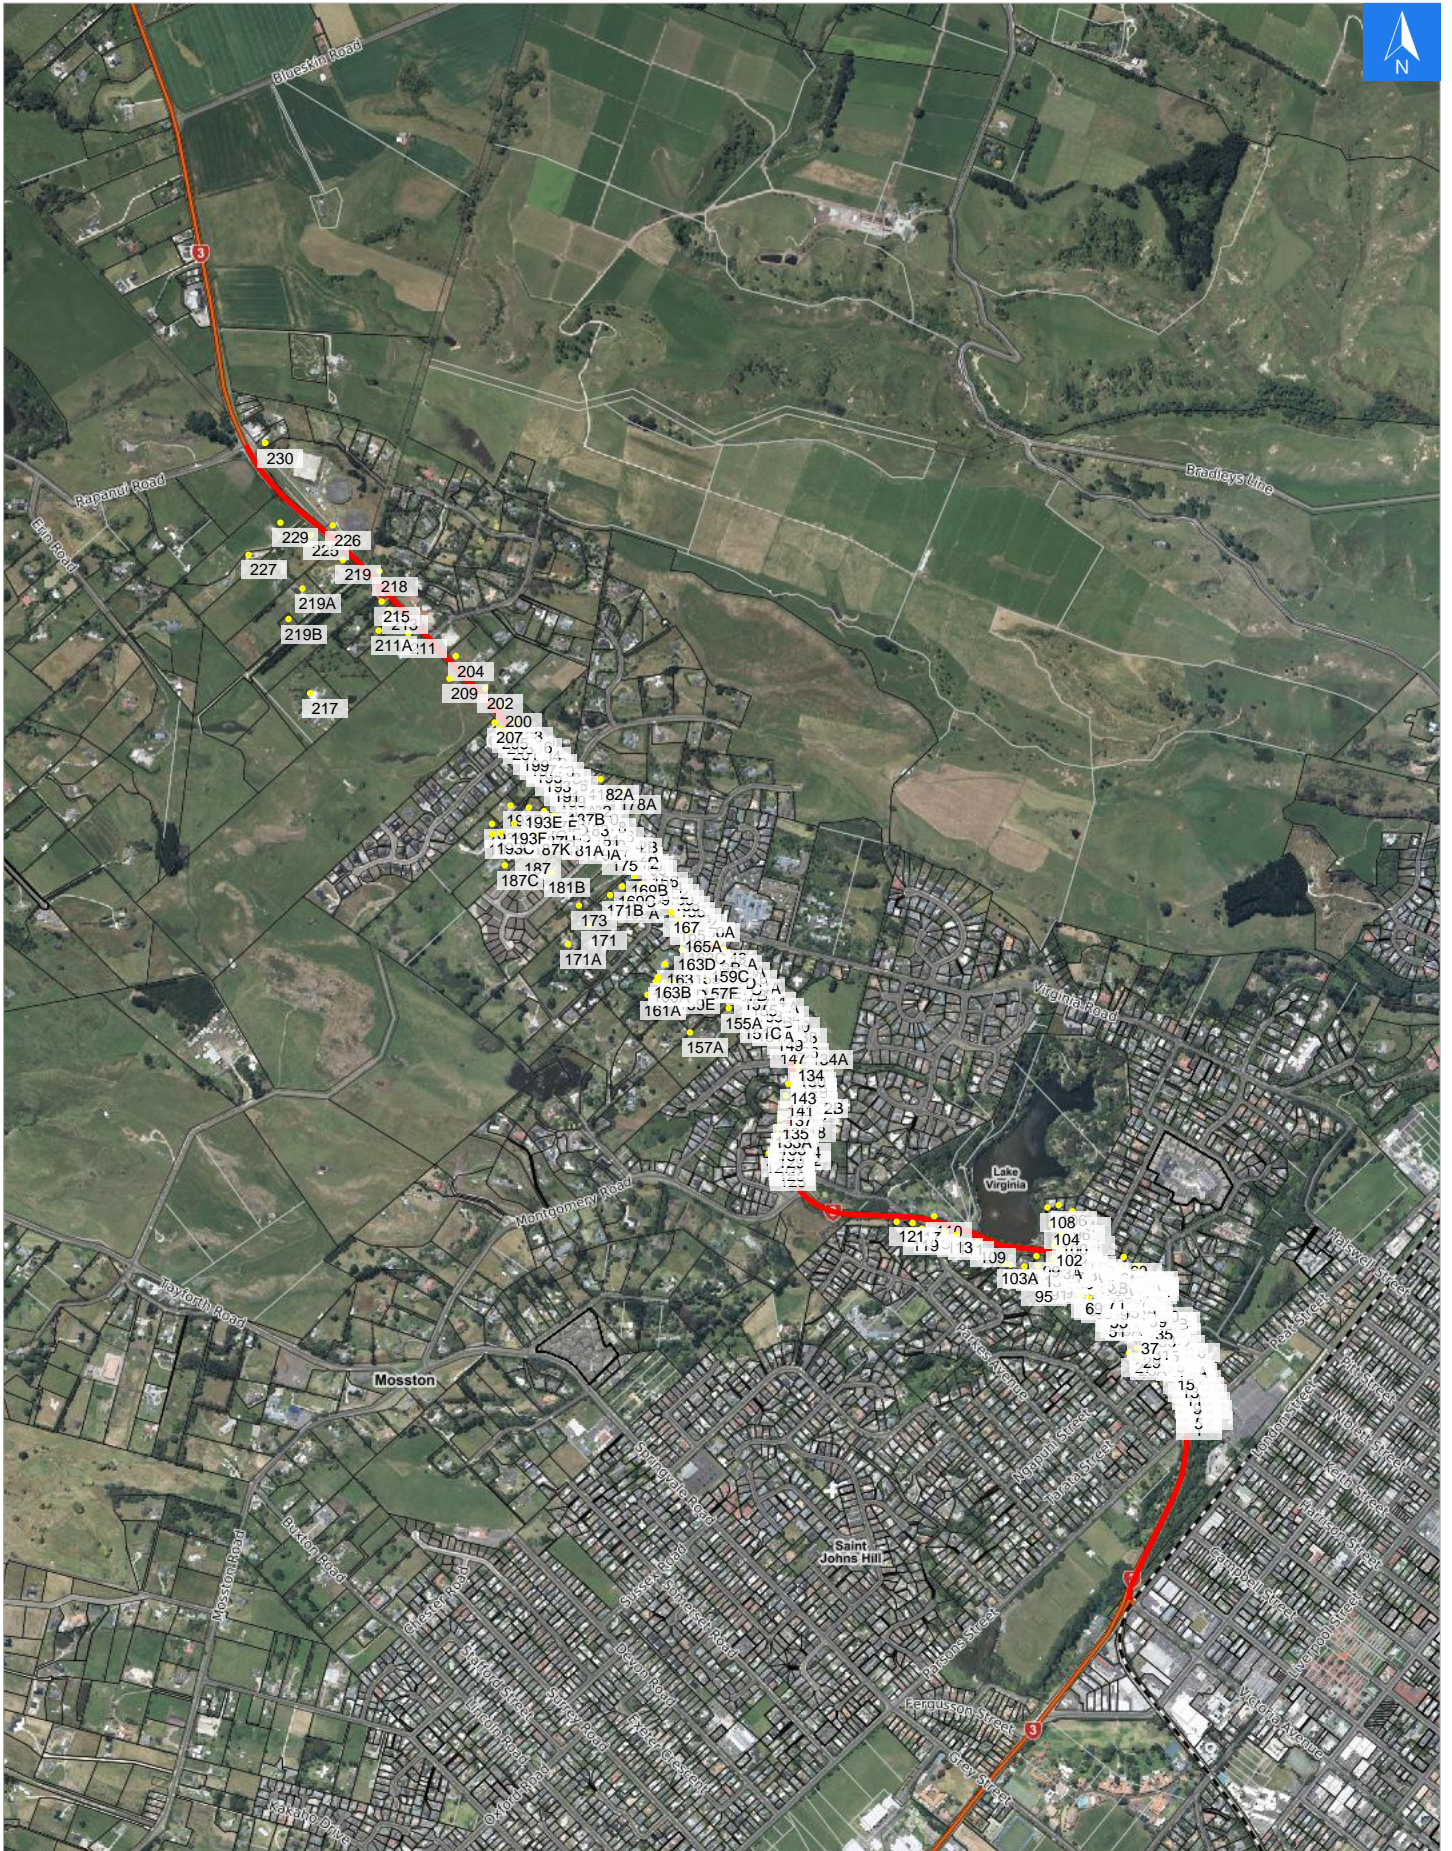

Disclaimer:

Digital map data sourced from Land Information New Zealand CROWN COPYRIGHT RESERVED.
The information displayed in the GIS has been taken from Whanganui District Council's databases and maps.
It is made available in good faith but its accuracy or completeness is not guaranteed. If the information is relied on in support of a resource consent it should be verified independently.

Wednesday, September 25, 2024

Scale 1: 20000

Wednesday, September 25, 2024

Disclaimer:

Digital map data sourced from Land Information New Zealand CROWN COPYRIGHT RESERVED.
The information displayed in the GIS has been taken from Whanganui District Council's databases and maps.
It is made available in good faith but its accuracy or completeness is not guaranteed. If the information is relied on in support of a resource consent it should be verified independently.