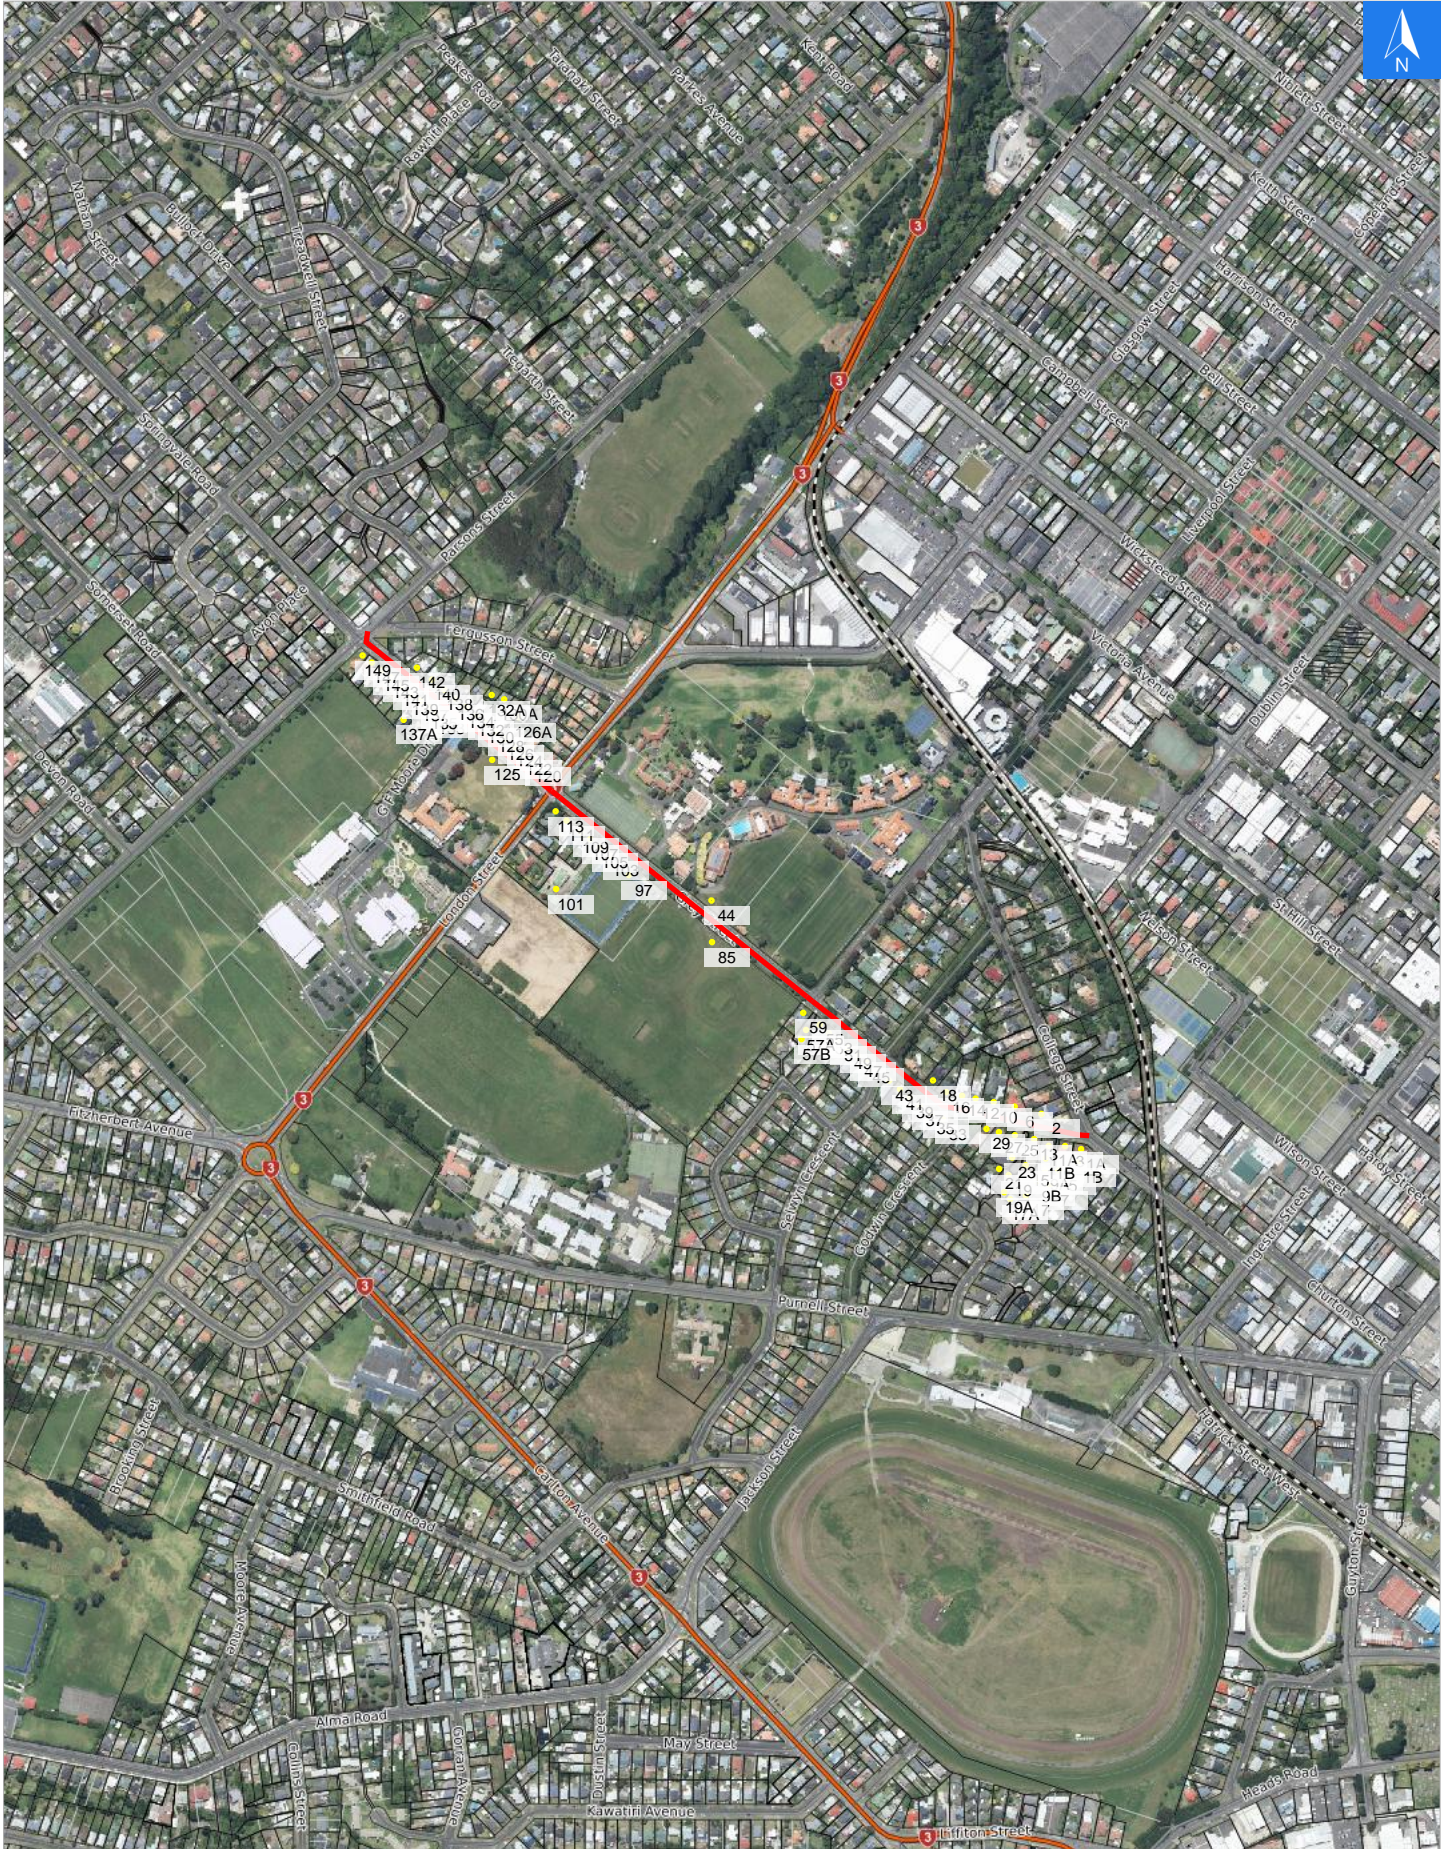

Disclaimer:

Digital map data sourced from Land Information New Zealand CROWN COPYRIGHT RESERVED.
The information displayed in the GIS has been taken from Whanganui District Council's databases and maps.
It is made available in good faith but its accuracy or completeness is not guaranteed. If the information is relied on in support of a resource consent it should be verified independently.

Wednesday, September 25, 2024

Scale 1: 10000

Wednesday, September 25, 2024

Disclaimer:

Digital map data sourced from Land Information New Zealand CROWN COPYRIGHT RESERVED.
The information displayed in the GIS has been taken from Whanganui District Council's databases and maps.
It is made available in good faith but its accuracy or completeness is not guaranteed. If the information is relied on in support of a resource consent it should be verified independently.