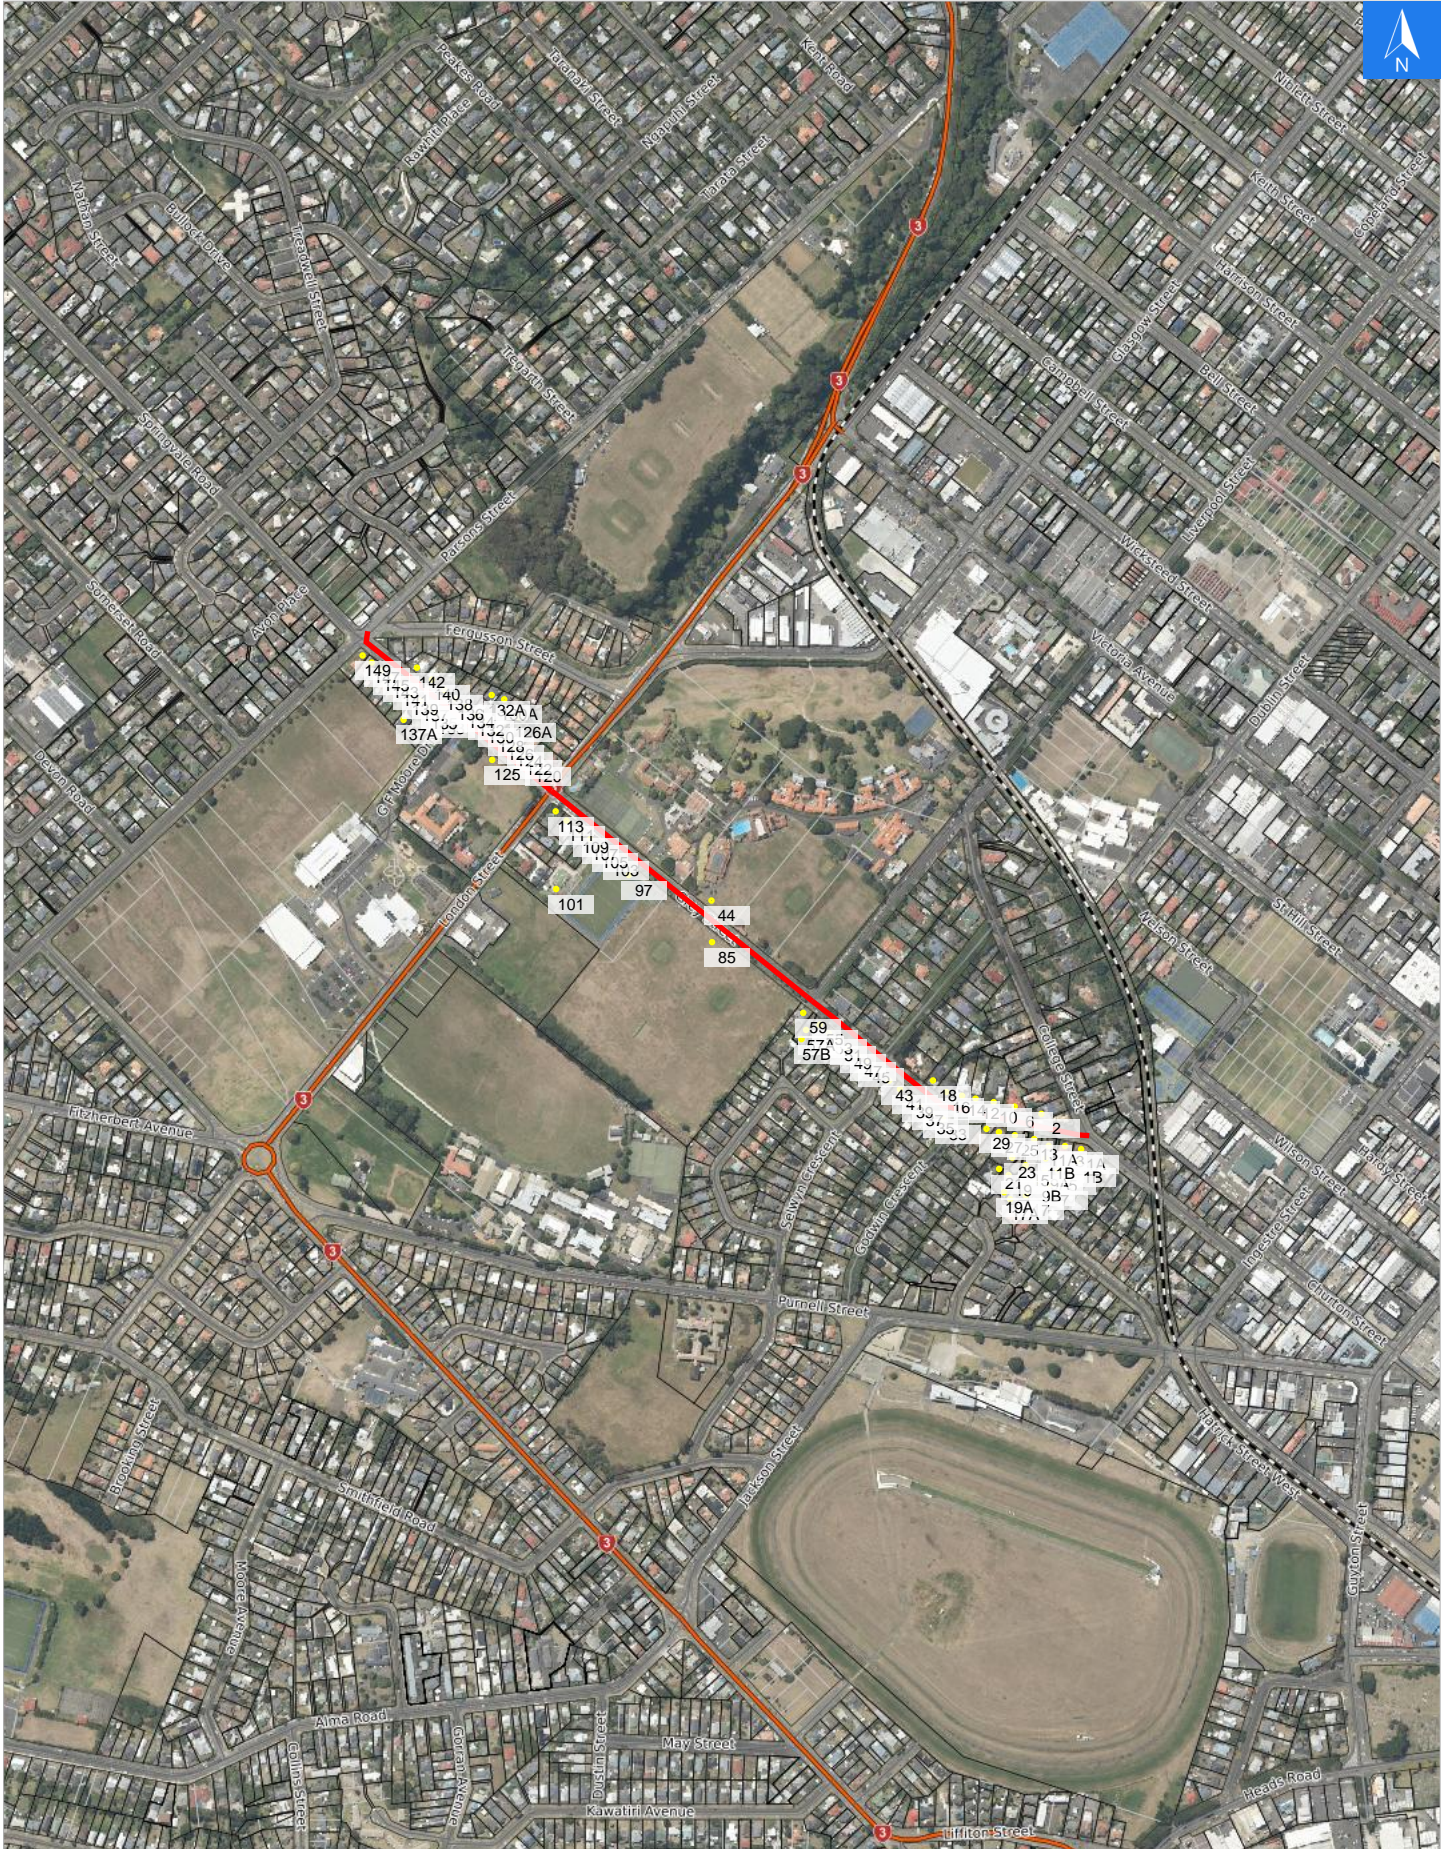

Wednesday, April 15, 2026

Disclaimer:

Digital map data sourced from Land Information New Zealand CROWN COPYRIGHT RESERVED.  
The information displayed in the GIS has been taken from Whanganui District Council's databases and maps.  
It is made available in good faith but its accuracy or completeness is not guaranteed. If the information is relied on in support of a resource consent it should be verified independently.

Scale 1: 10000

**Wednesday, April 15, 2026**

**Disclaimer:**

Digital map data sourced from Land Information New Zealand CROWN COPYRIGHT RESERVED.  
The information displayed in the GIS has been taken from Whanganui District Council's databases and maps.  
It is made available in good faith but its accuracy or completeness is not guaranteed. If the information is relied on in support of a resource consent it should be verified independently.