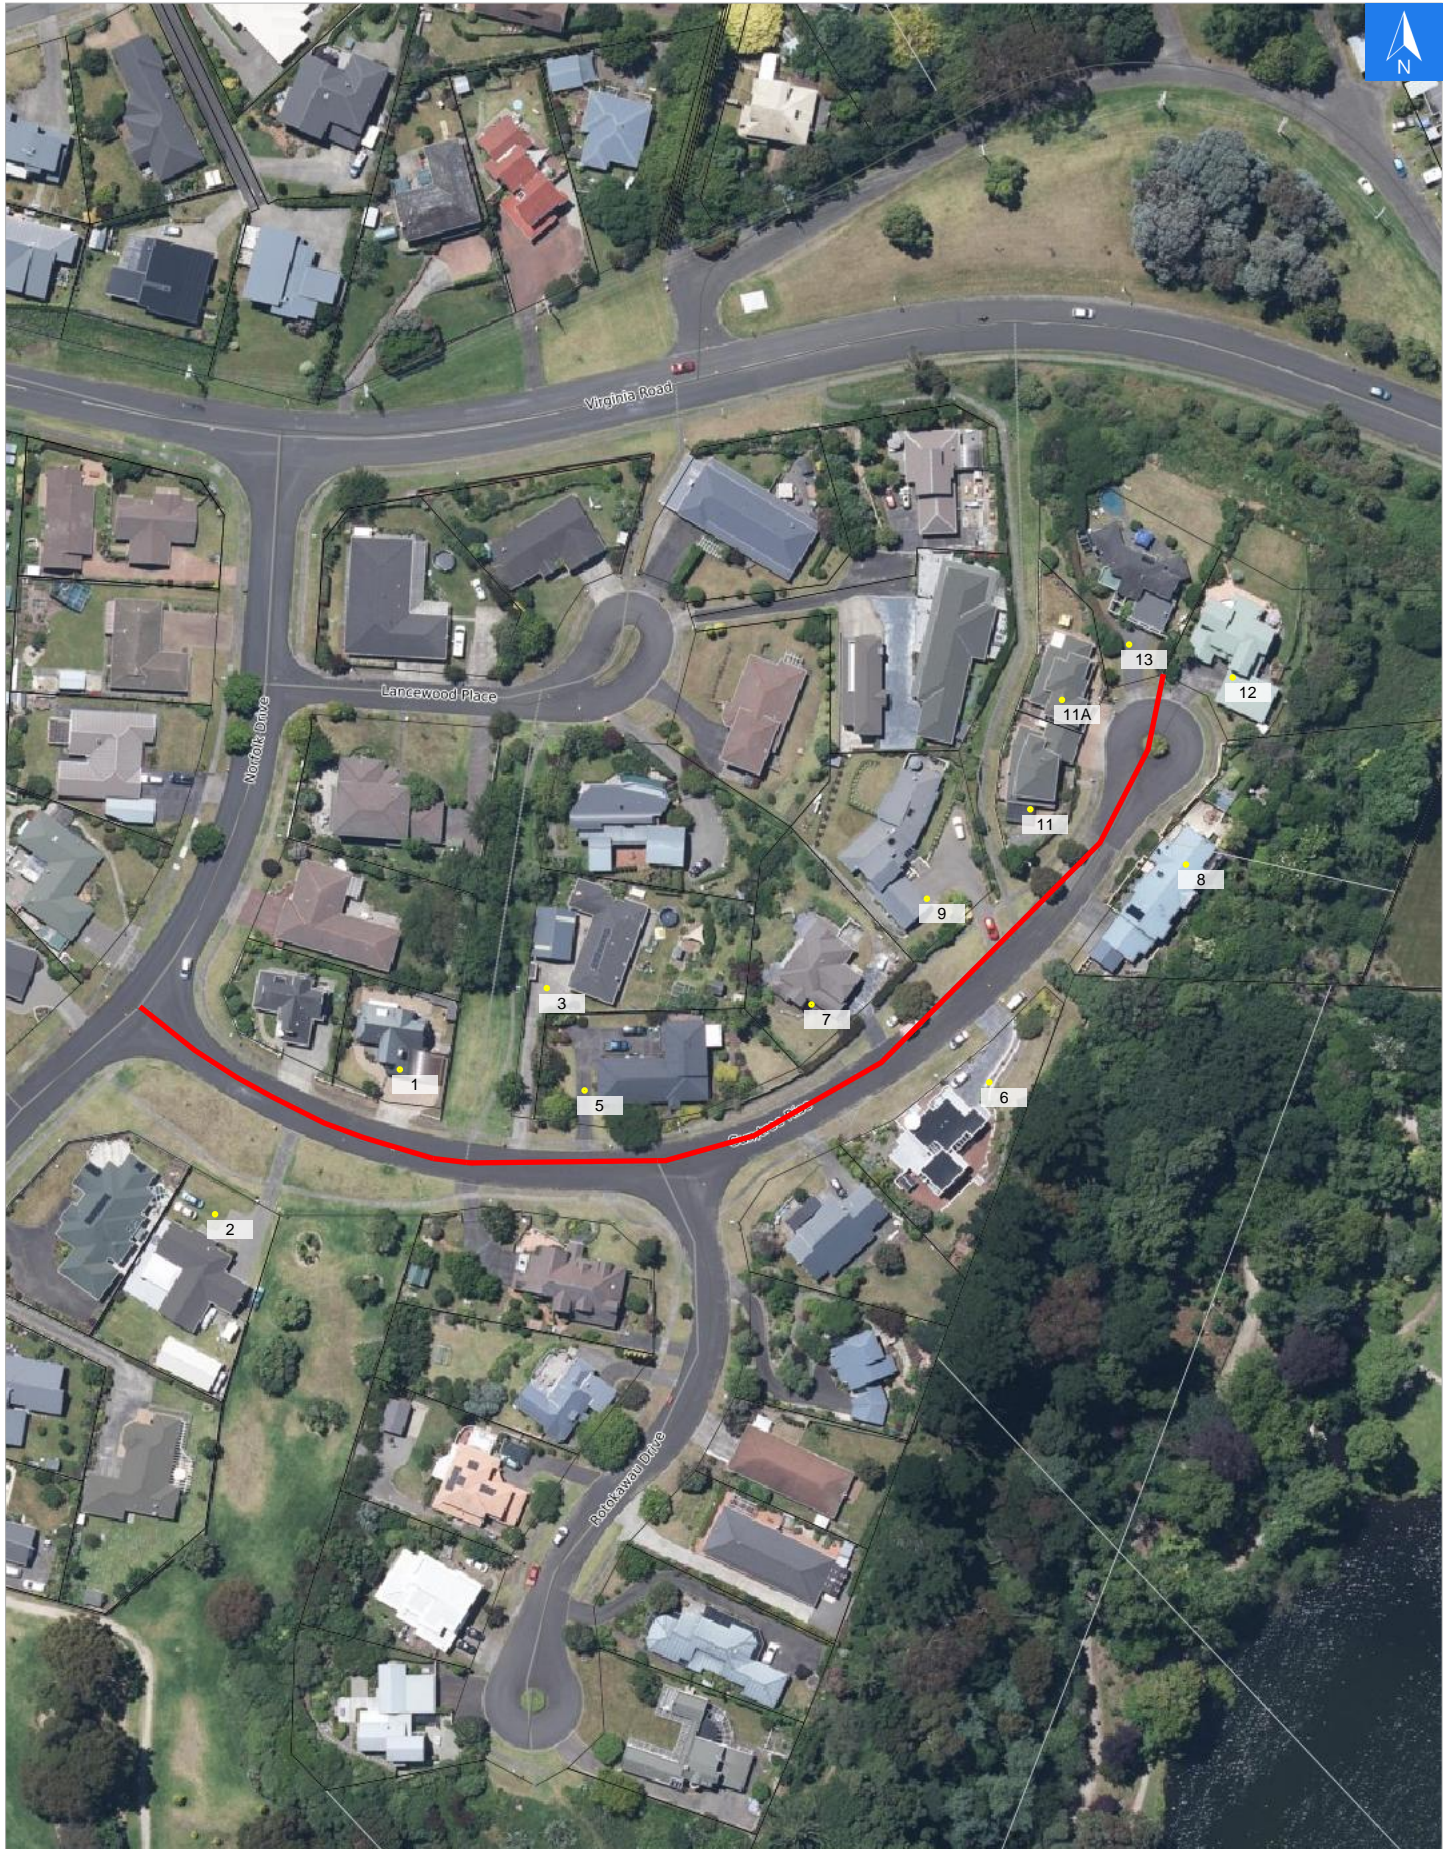

Disclaimer:

Digital map data sourced from Land Information New Zealand CROWN COPYRIGHT RESERVED.
The information displayed in the GIS has been taken from Whanganui District Council's databases and maps.
It is made available in good faith but its accuracy or completeness is not guaranteed. If the information is relied on in support of a resource consent it should be verified independently.

Wednesday, September 25, 2024

Scale 1: 1500

Wednesday, September 25, 2024

Disclaimer:

Digital map data sourced from Land Information New Zealand CROWN COPYRIGHT RESERVED.
The information displayed in the GIS has been taken from Whanganui District Council's databases and maps.
It is made available in good faith but its accuracy or completeness is not guaranteed. If the information is relied on in support of a resource consent it should be verified independently.

Road Evacuation Addresses

Data sourced from LINZ

LINZ Address	Notes	Date Time Visited	Placard
1 Gumtree Rise, Otamatea, Whanganui			W Y1 Y2 R1 R2
2 Gumtree Rise, Otamatea, Whanganui			W Y1 Y2 R1 R2
3 Gumtree Rise, Otamatea, Whanganui			W Y1 Y2 R1 R2
5 Gumtree Rise, Otamatea, Whanganui			W Y1 Y2 R1 R2
6 Gumtree Rise, Otamatea, Whanganui			W Y1 Y2 R1 R2
7 Gumtree Rise, Otamatea, Whanganui			W Y1 Y2 R1 R2
8 Gumtree Rise, Otamatea, Whanganui			W Y1 Y2 R1 R2
9 Gumtree Rise, Otamatea, Whanganui			W Y1 Y2 R1 R2
11 Gumtree Rise, Otamatea, Whanganui			W Y1 Y2 R1 R2
11A Gumtree Rise, Otamatea, Whanganui			W Y1 Y2 R1 R2
12 Gumtree Rise, Otamatea, Whanganui			W Y1 Y2 R1 R2
13 Gumtree Rise, Otamatea, Whanganui			W Y1 Y2 R1 R2