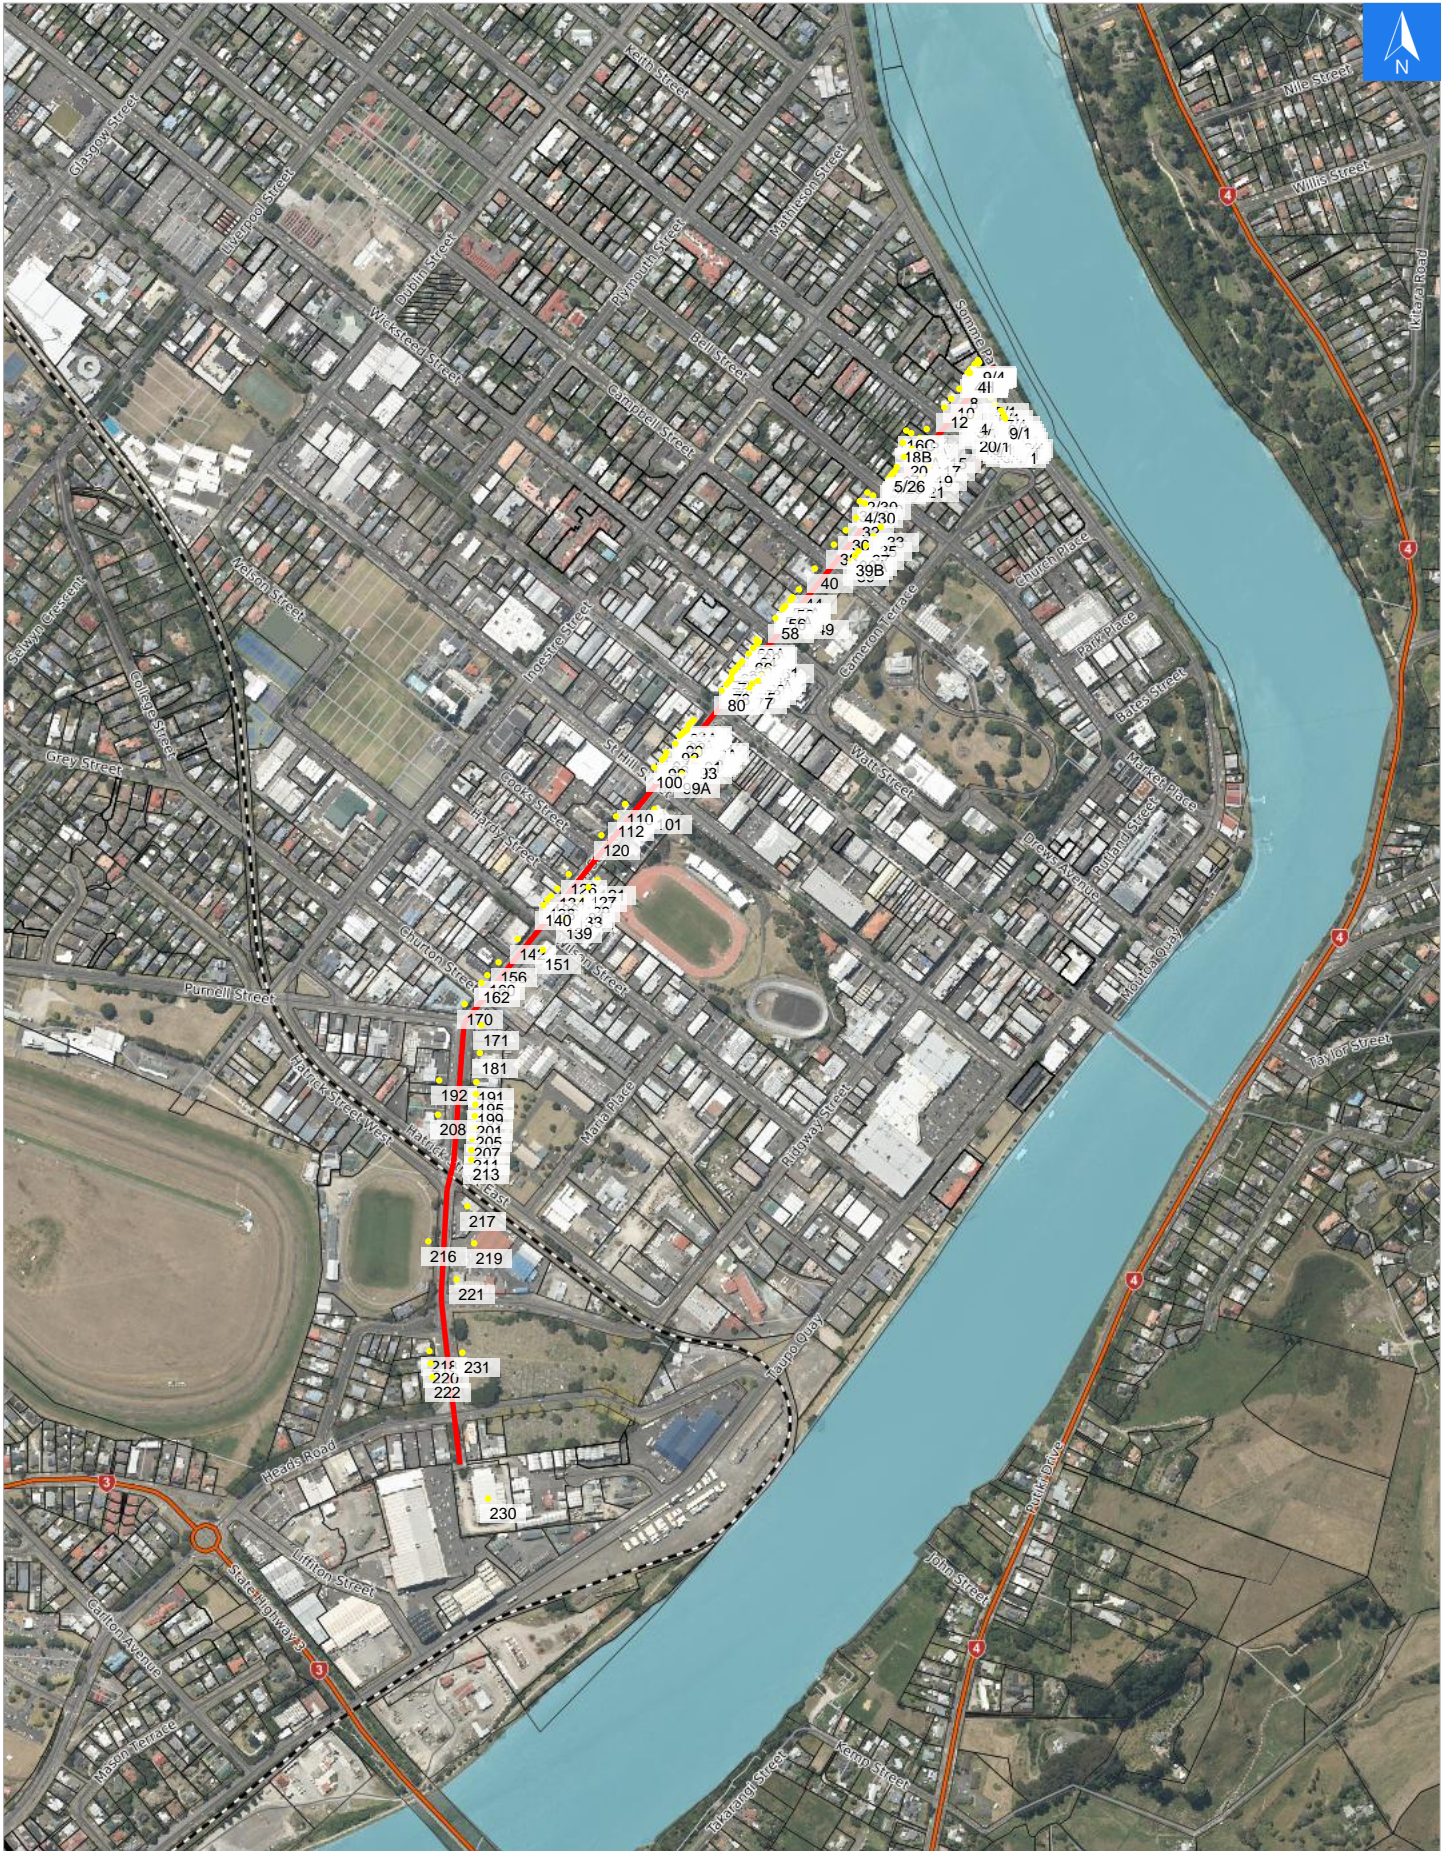

Wednesday, April 22, 2026

Disclaimer:

Digital map data sourced from Land Information New Zealand CROWN COPYRIGHT RESERVED. The information displayed in the GIS has been taken from Whanganui District Council's databases and maps. It is made available in good faith but its accuracy or completeness is not guaranteed. If the information is relied on in support of a resource consent it should be verified independently.

Scale 1: 10000

Wednesday, April 22, 2026

Disclaimer:

Digital map data sourced from Land Information New Zealand CROWN COPYRIGHT RESERVED.
The information displayed in the GIS has been taken from Whanganui District Council's databases and maps.
It is made available in good faith but its accuracy or completeness is not guaranteed. If the information is relied on in support of a resource consent it should be verified independently.