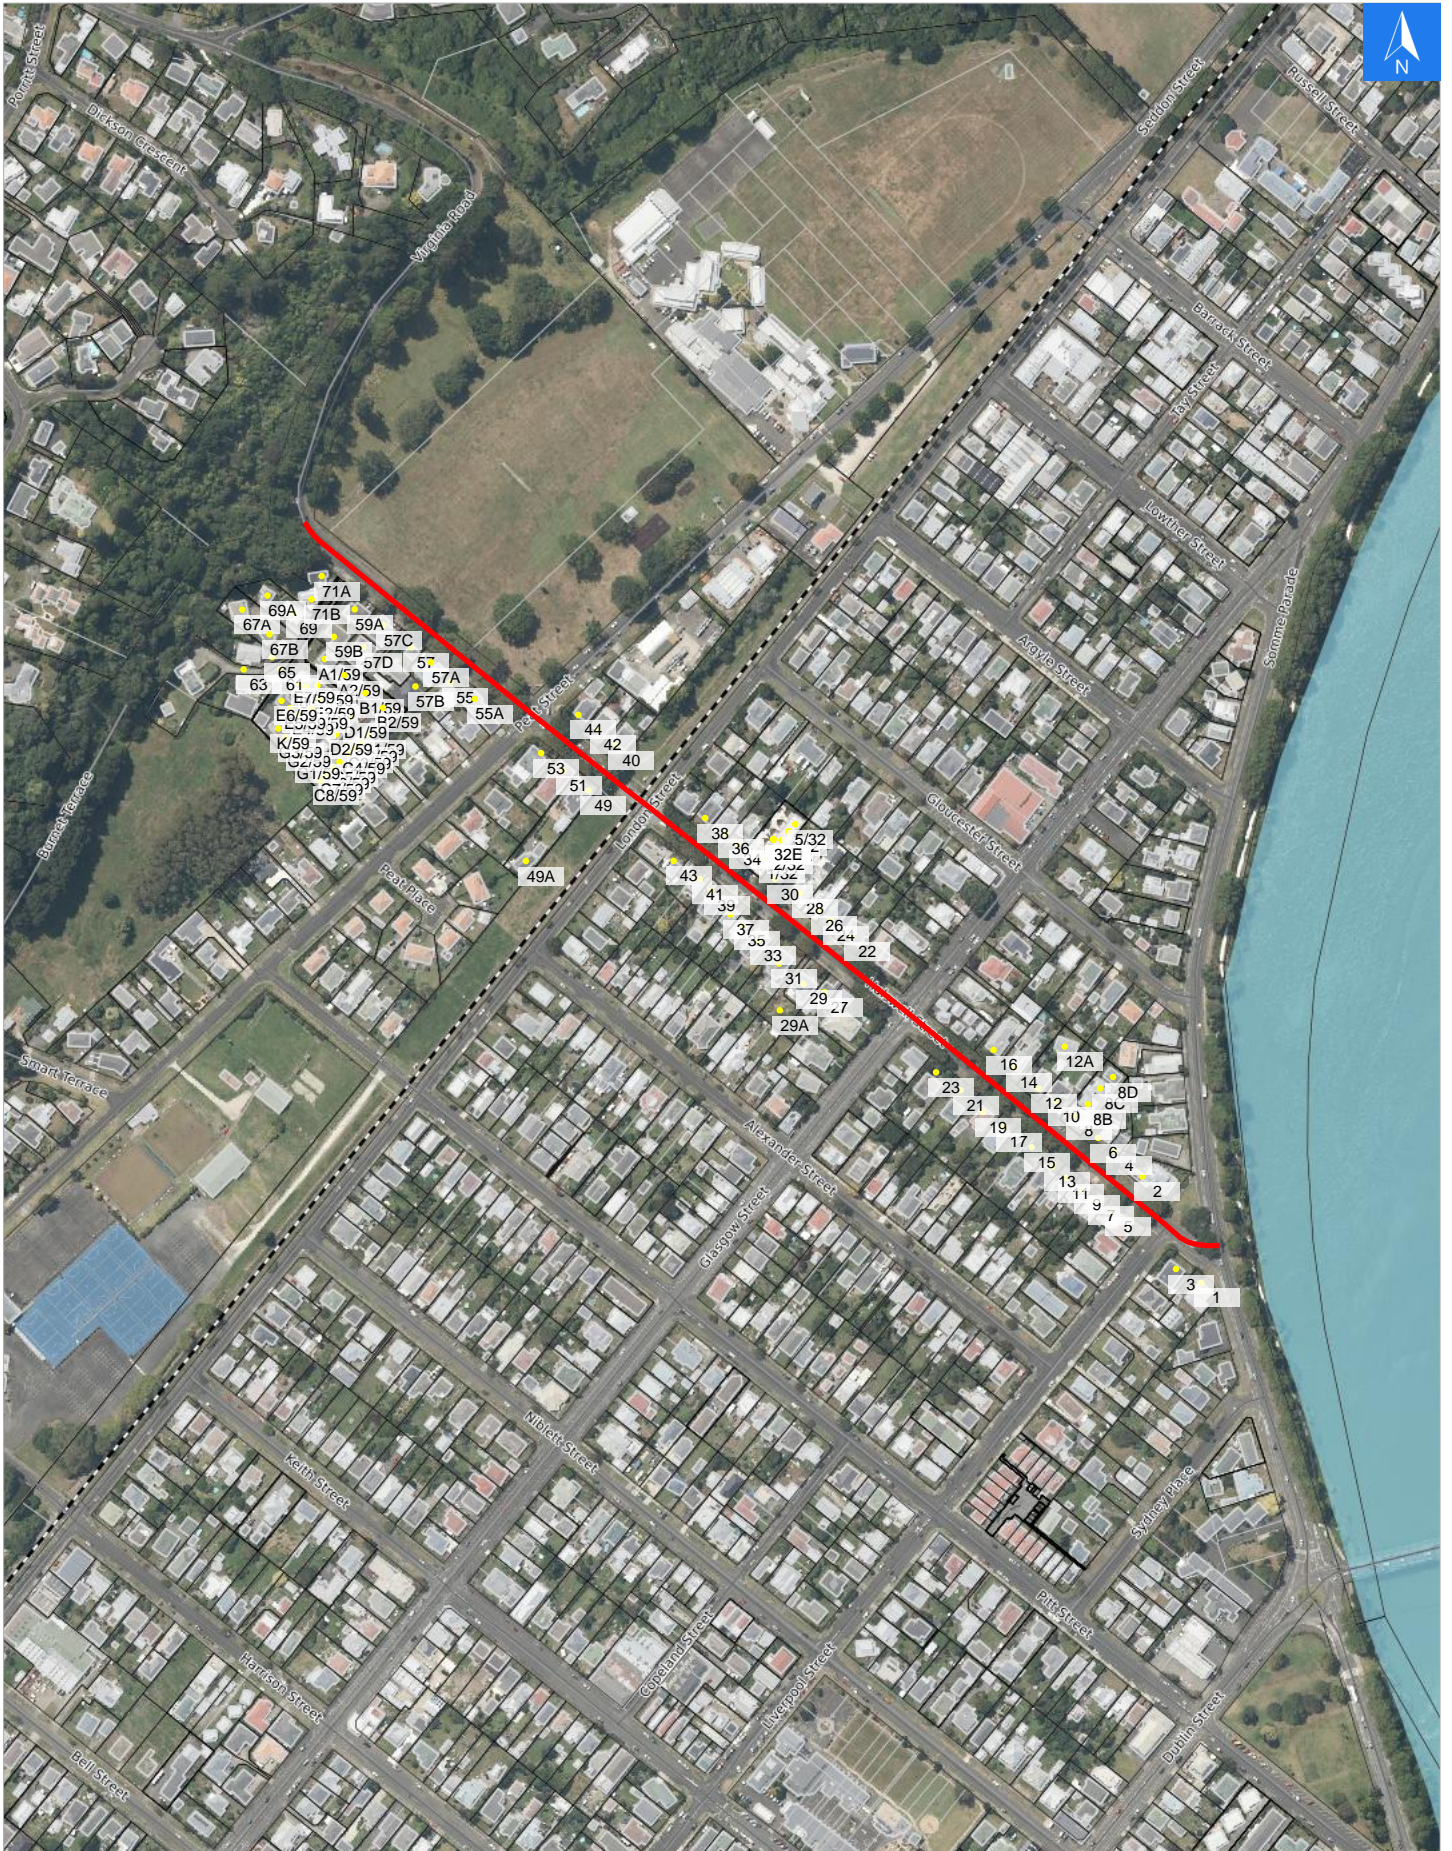

Wednesday, April 15, 2026

Disclaimer:

Digital map data sourced from Land Information New Zealand CROWN COPYRIGHT RESERVED.
The information displayed in the GIS has been taken from Whanganui District Council's databases and maps.
It is made available in good faith but its accuracy or completeness is not guaranteed. If the information is relied on in support of a resource consent it should be verified independently.

Scale 1: 5000

Wednesday, April 15, 2026

Disclaimer:

Digital map data sourced from Land Information New Zealand CROWN COPYRIGHT RESERVED.
The information displayed in the GIS has been taken from Whanganui District Council's databases and maps.
It is made available in good faith but its accuracy or completeness is not guaranteed. If the information is relied on in support of a resource consent it should be verified independently.