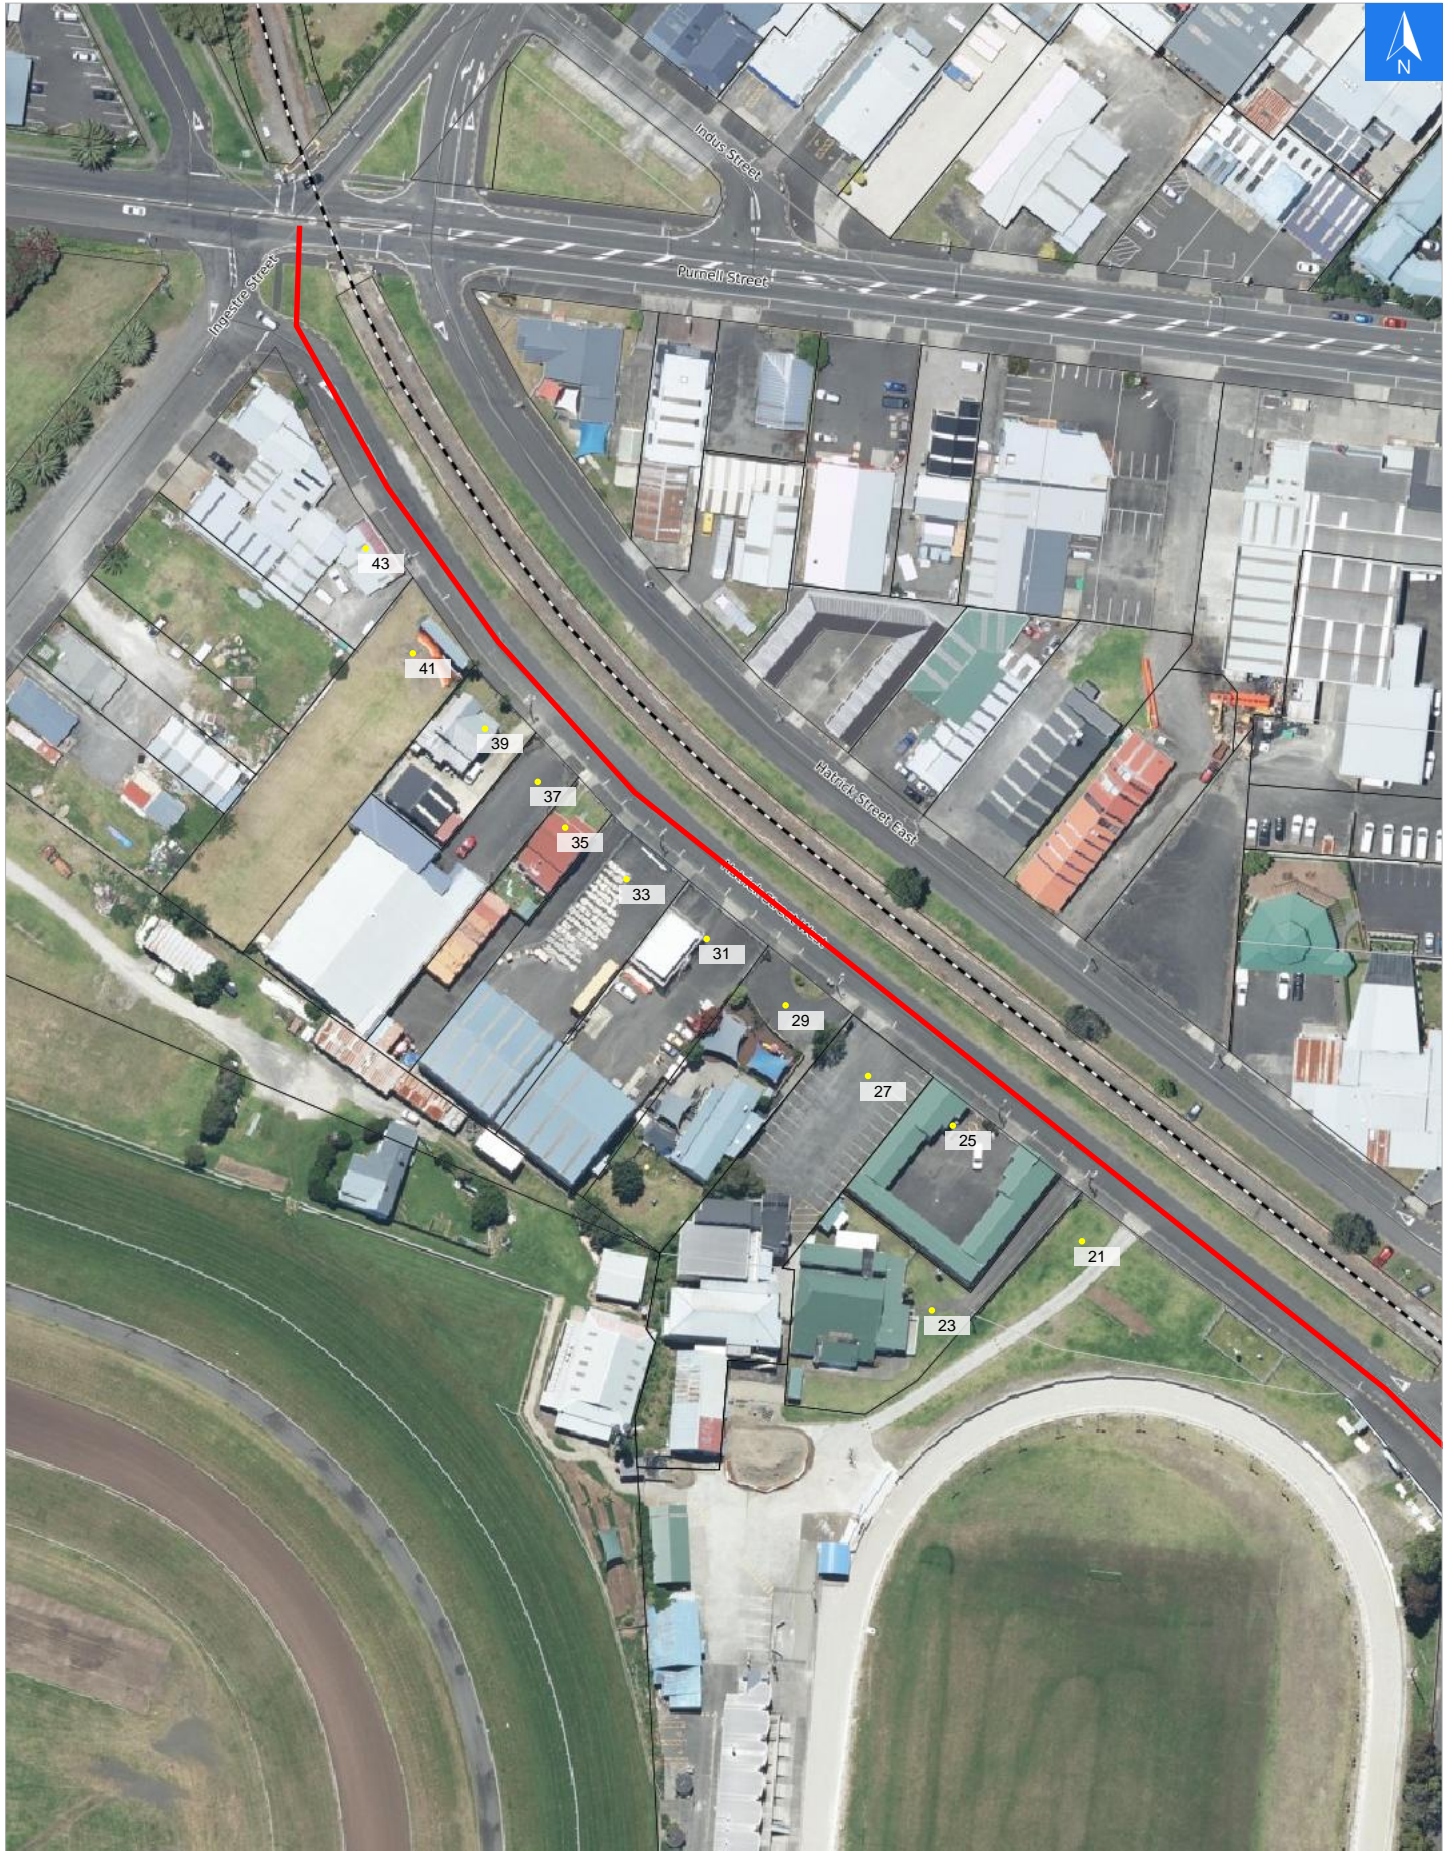

Disclaimer:

Digital map data sourced from Land Information New Zealand CROWN COPYRIGHT RESERVED.
The information displayed in the GIS has been taken from Whanganui District Council's databases and maps.
It is made available in good faith but its accuracy or completeness is not guaranteed. If the information is relied on in support of a resource consent it should be verified independently.

Wednesday, September 25, 2024

Scale 1: 1500

Wednesday, September 25, 2024

Disclaimer:

Digital map data sourced from Land Information New Zealand CROWN COPYRIGHT RESERVED.
The information displayed in the GIS has been taken from Whanganui District Council's databases and maps.
It is made available in good faith but its accuracy or completeness is not guaranteed. If the information is relied on in support of a resource consent it should be verified independently.

Road Evacuation Addresses

Data sourced from LINZ

LINZ Address	Notes	Date Time Visited	Placard
21 Hatrick Street West, Whanganui			W Y1 Y2 R1 R2
23 Hatrick Street West, Whanganui			W Y1 Y2 R1 R2
25 Hatrick Street West, Whanganui			W Y1 Y2 R1 R2
27 Hatrick Street West, Whanganui			W Y1 Y2 R1 R2
29 Hatrick Street West, Whanganui			W Y1 Y2 R1 R2
31 Hatrick Street West, Whanganui			W Y1 Y2 R1 R2
33 Hatrick Street West, Whanganui			W Y1 Y2 R1 R2
35 Hatrick Street West, Whanganui			W Y1 Y2 R1 R2
37 Hatrick Street West, Whanganui			W Y1 Y2 R1 R2
39 Hatrick Street West, Whanganui			W Y1 Y2 R1 R2
41 Hatrick Street West, Whanganui			W Y1 Y2 R1 R2
43 Hatrick Street West, Whanganui			W Y1 Y2 R1 R2