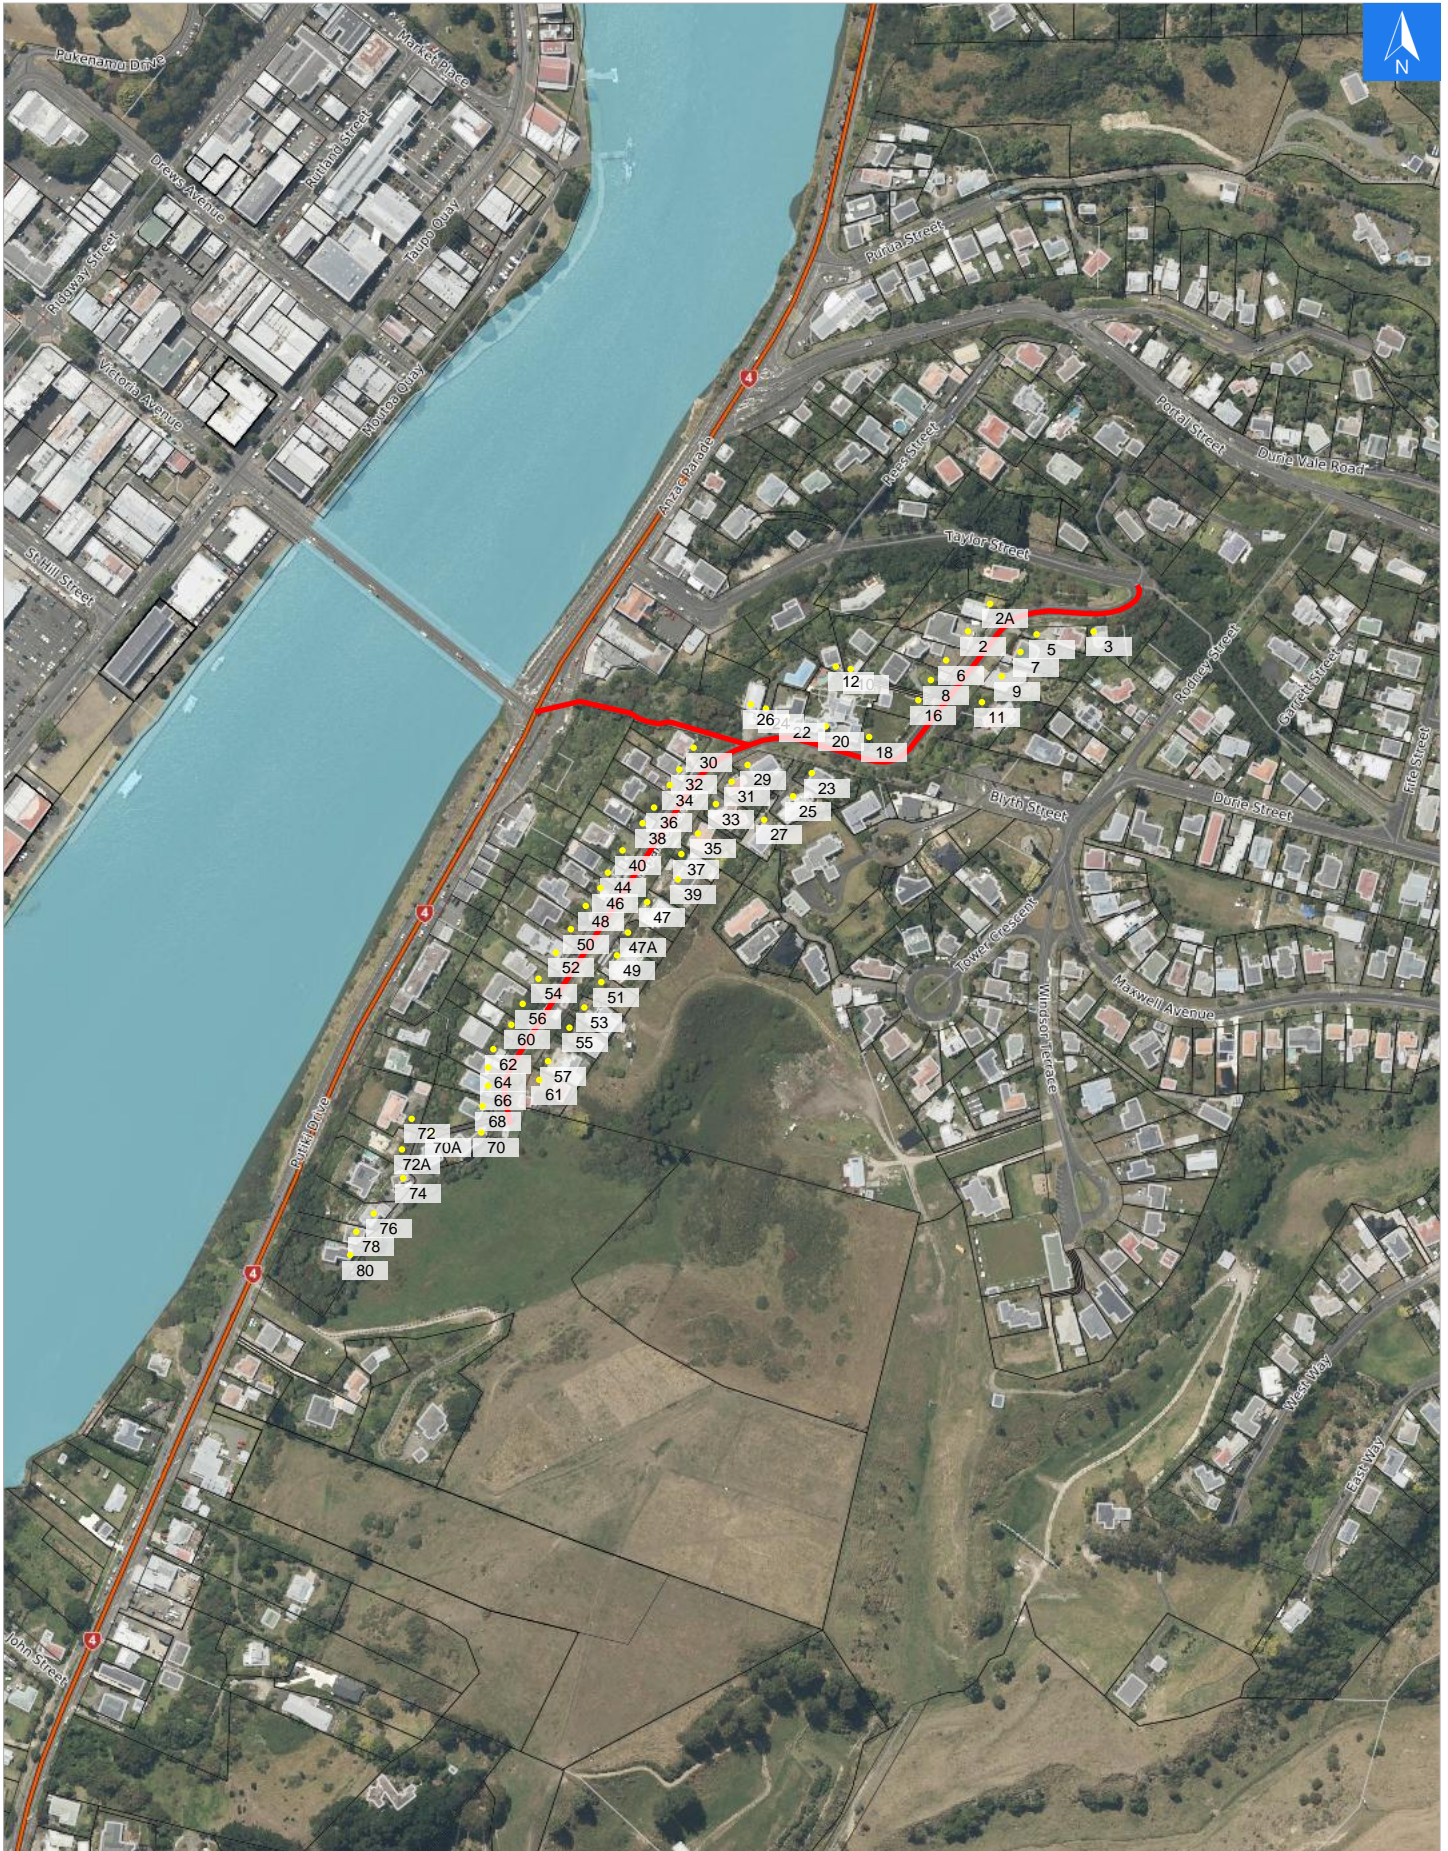

Wednesday, April 15, 2026

Disclaimer:

Digital map data sourced from Land Information New Zealand CROWN COPYRIGHT RESERVED.
The information displayed in the GIS has been taken from Whanganui District Council's databases and maps.
It is made available in good faith but its accuracy or completeness is not guaranteed. If the information is relied on in support of a resource consent it should be verified independently.

Scale 1: 5000

Wednesday, April 15, 2026

Disclaimer:

Digital map data sourced from Land Information New Zealand CROWN COPYRIGHT RESERVED.
The information displayed in the GIS has been taken from Whanganui District Council's databases and maps.
It is made available in good faith but its accuracy or completeness is not guaranteed. If the information is relied on in support of a resource consent it should be verified independently.