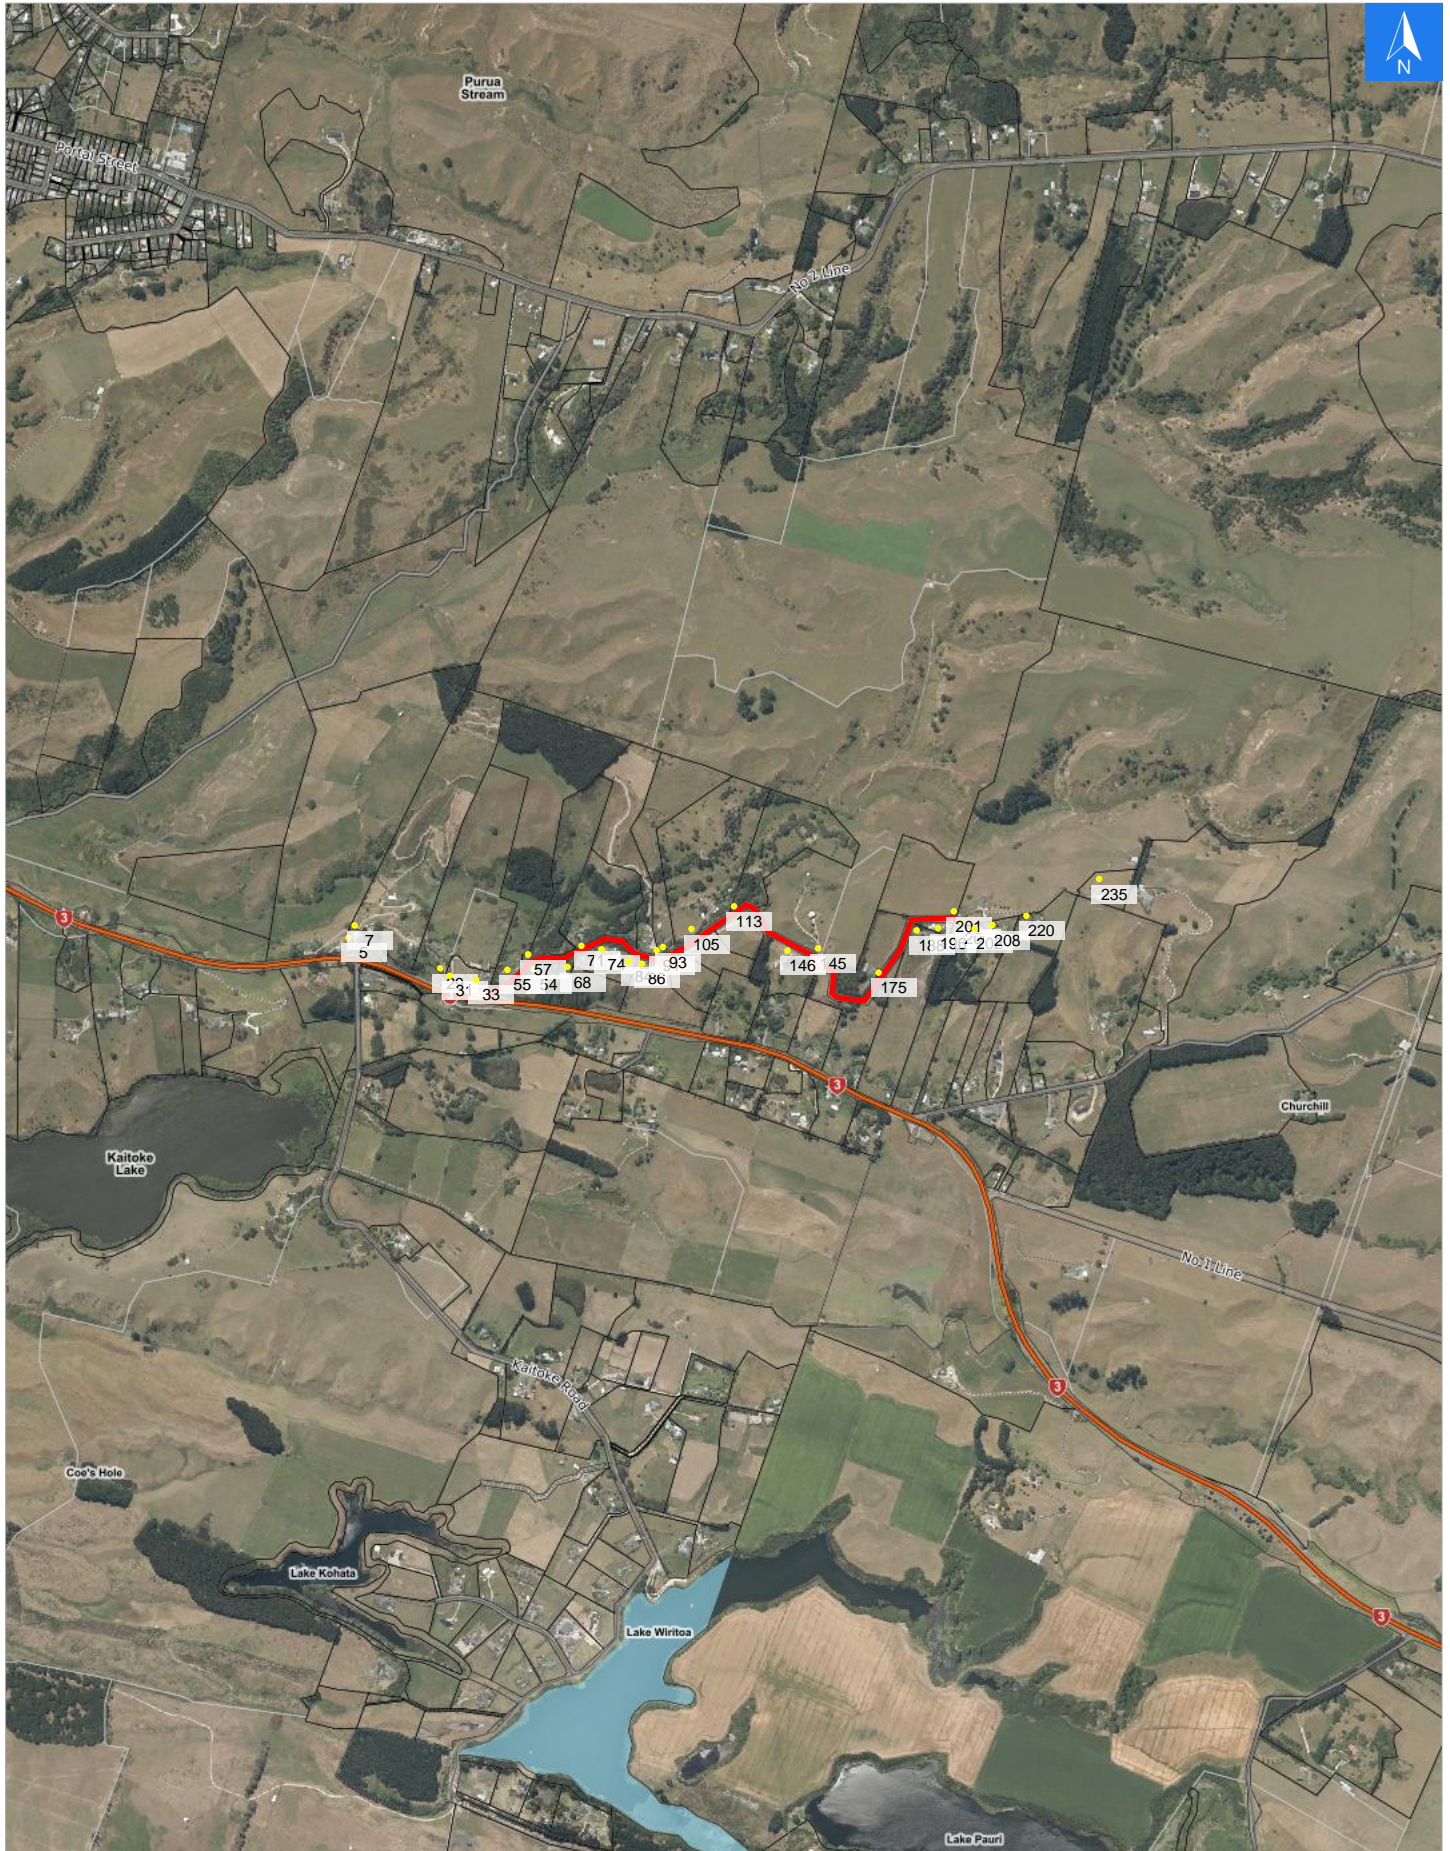

Wednesday, April 15, 2026

Disclaimer:

Digital map data sourced from Land Information New Zealand CROWN COPYRIGHT RESERVED.
The information displayed in the GIS has been taken from Whanganui District Council's databases and maps.
It is made available in good faith but its accuracy or completeness is not guaranteed. If the information is relied on in support of a resource consent it should be verified independently.

Scale 1: 20000

Wednesday, April 15, 2026

Disclaimer:

Digital map data sourced from Land Information New Zealand CROWN COPYRIGHT RESERVED.
The information displayed in the GIS has been taken from Whanganui District Council's databases and maps.
It is made available in good faith but its accuracy or completeness is not guaranteed. If the information is relied on in support of a resource consent it should be verified independently.