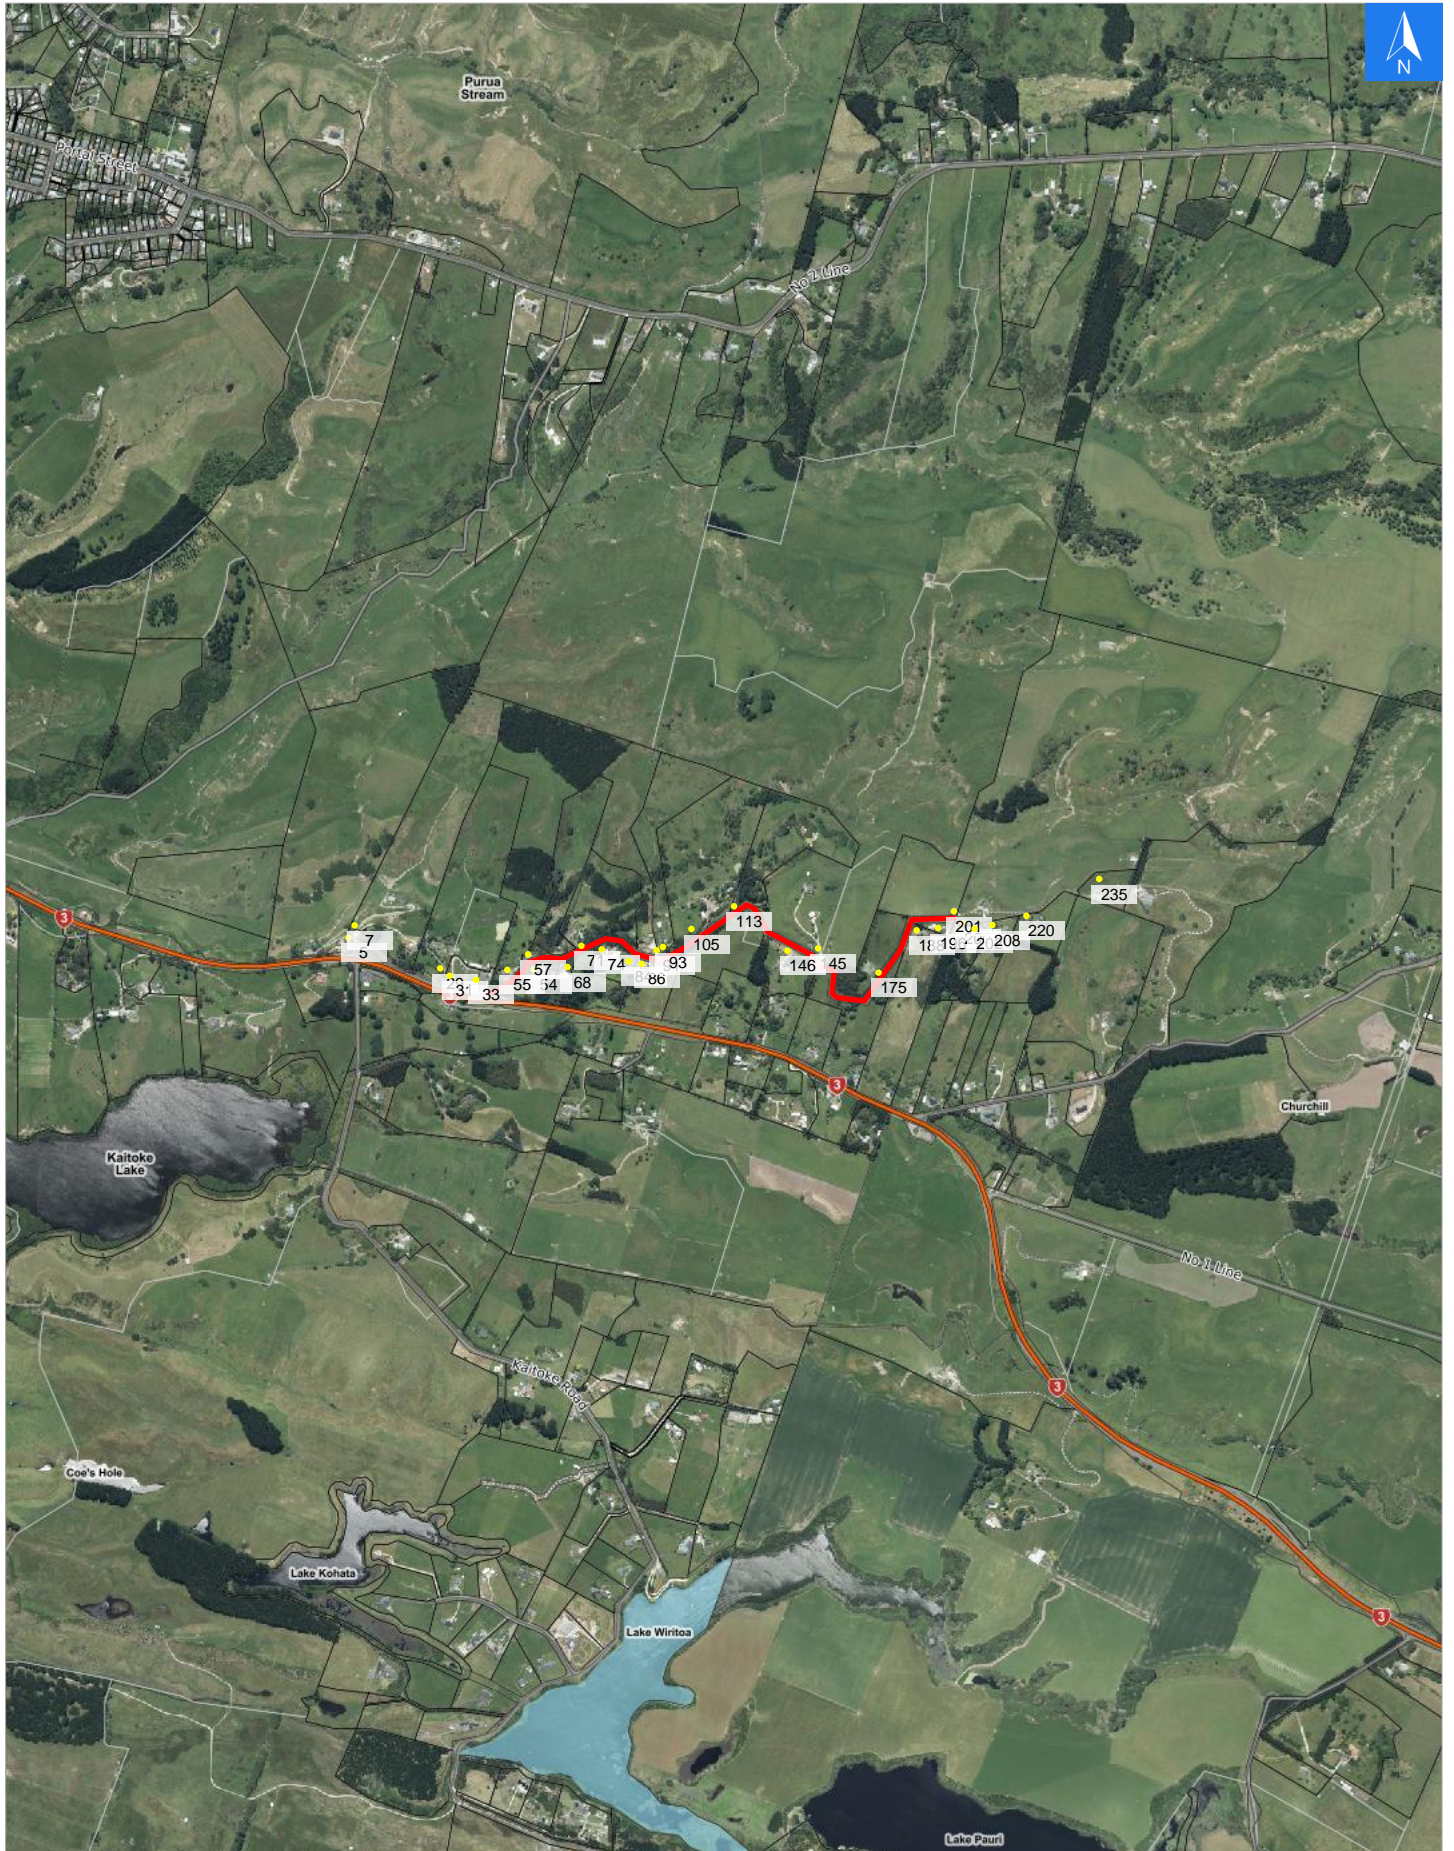

Wednesday, September 25, 2024

Disclaimer:

Digital map data sourced from Land Information New Zealand CROWN COPYRIGHT RESERVED.
The information displayed in the GIS has been taken from Whanganui District Council's databases and maps.
It is made available in good faith but its accuracy or completeness is not guaranteed. If the information is relied on in support of a resource consent it should be verified independently.

Scale 1: 20000

Wednesday, September 25, 2024

Disclaimer:

Digital map data sourced from Land Information New Zealand CROWN COPYRIGHT RESERVED.
The information displayed in the GIS has been taken from Whanganui District Council's databases and maps.
It is made available in good faith but its accuracy or completeness is not guaranteed. If the information is relied on in support of a resource consent it should be verified independently.