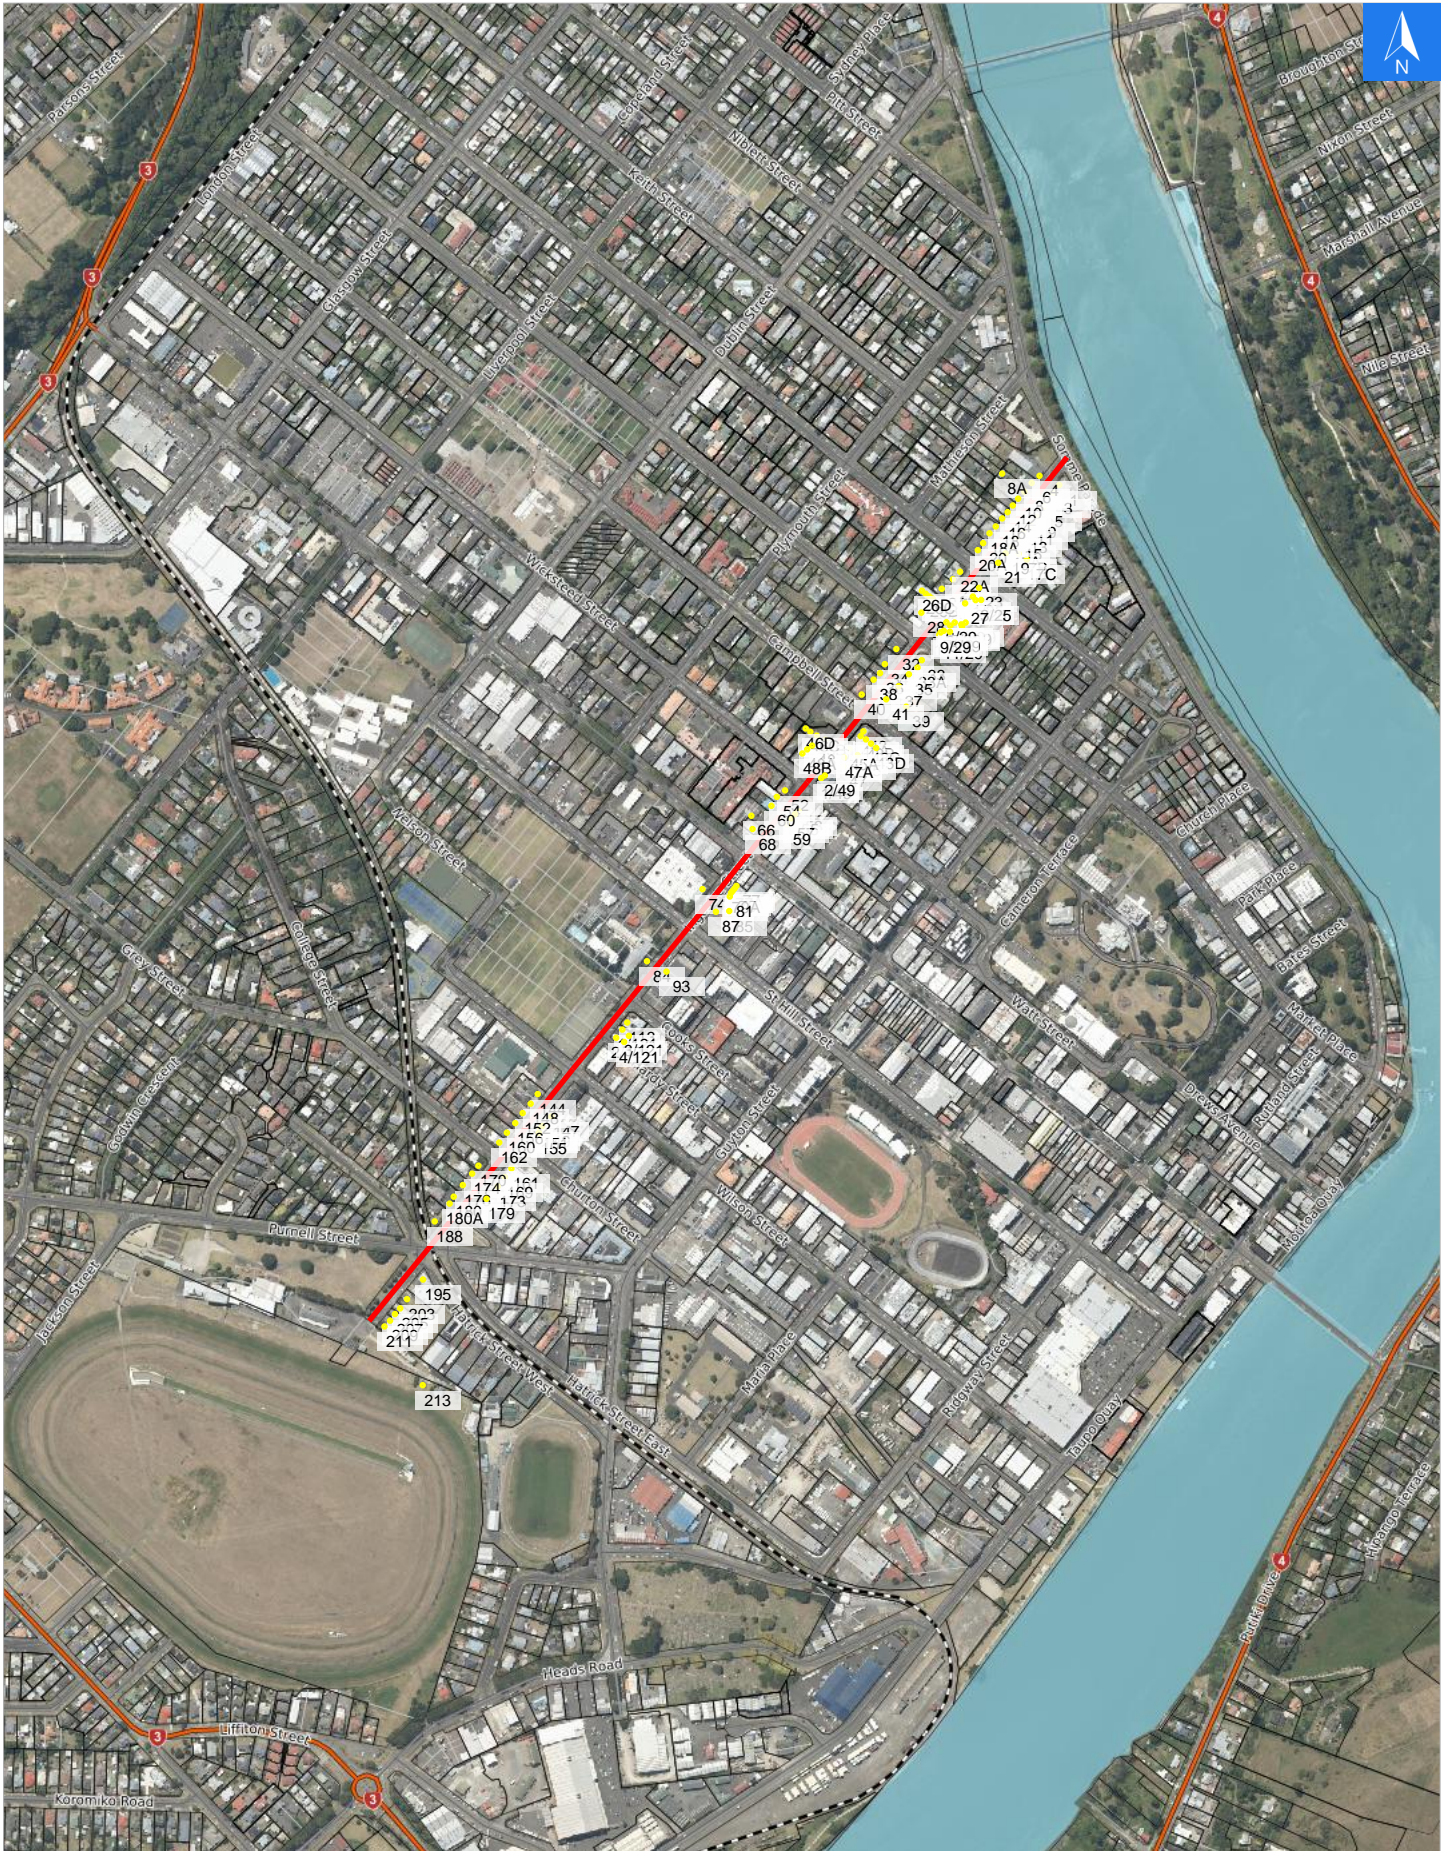

Wednesday, April 15, 2026

Disclaimer:

Digital map data sourced from Land Information New Zealand CROWN COPYRIGHT RESERVED.
The information displayed in the GIS has been taken from Whanganui District Council's databases and maps.
It is made available in good faith but its accuracy or completeness is not guaranteed. If the information is relied on in support of a resource consent it should be verified independently.

Scale 1: 10000

Wednesday, April 15, 2026

Disclaimer:

Digital map data sourced from Land Information New Zealand CROWN COPYRIGHT RESERVED.
The information displayed in the GIS has been taken from Whanganui District Council's databases and maps.
It is made available in good faith but its accuracy or completeness is not guaranteed. If the information is relied on in support of a resource consent it should be verified independently.