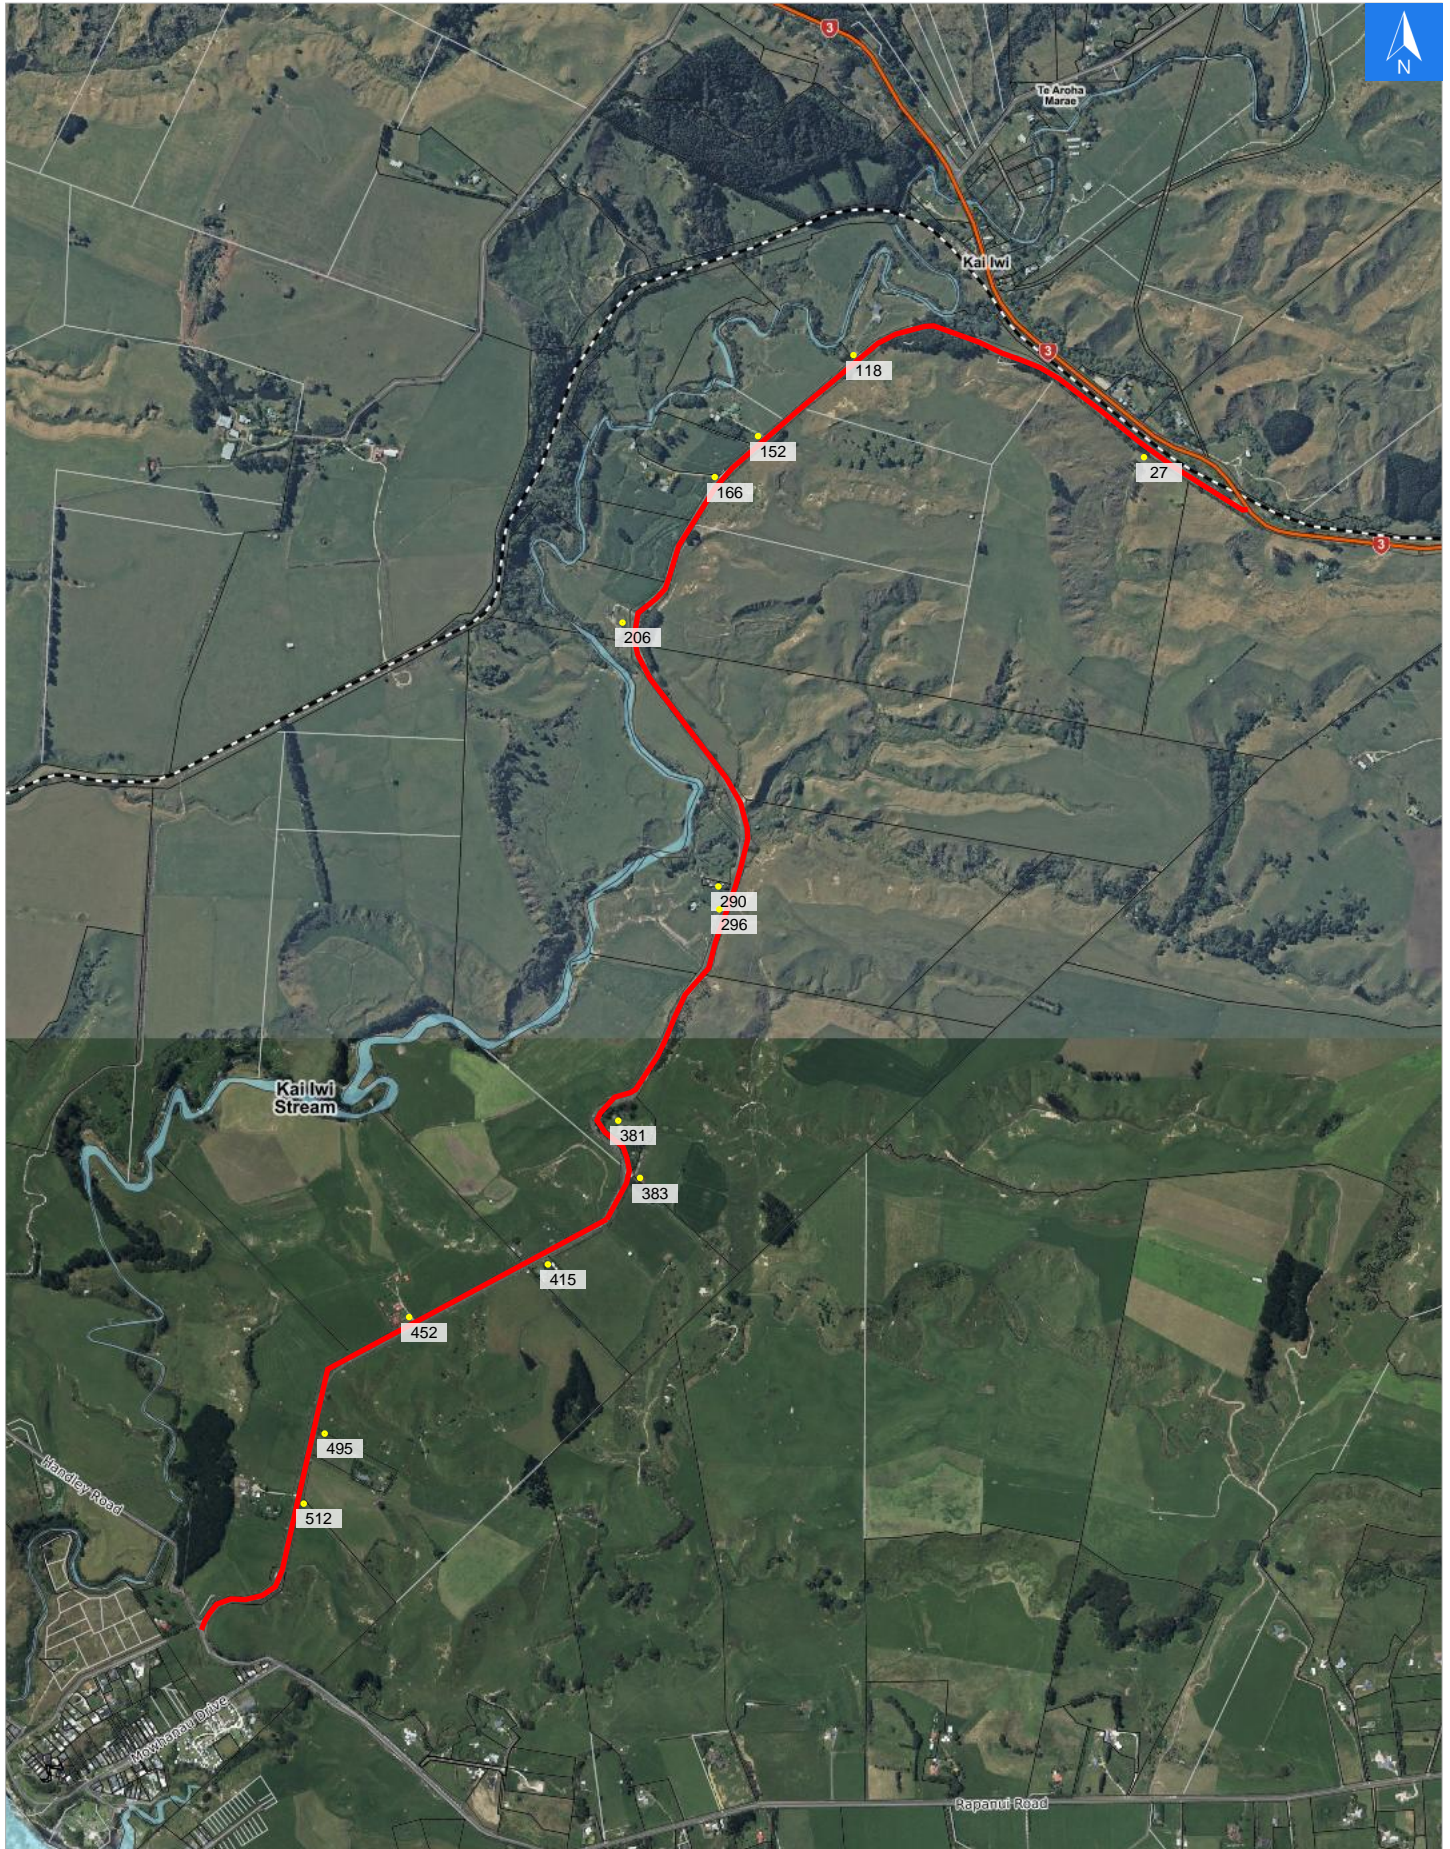

Disclaimer:

Digital map data sourced from Land Information New Zealand CROWN COPYRIGHT RESERVED.
The information displayed in the GIS has been taken from Whanganui District Council's databases and maps.
It is made available in good faith but its accuracy or completeness is not guaranteed. If the information is relied on in support of a resource consent it should be verified independently.

Wednesday, September 25, 2024

Scale 1: 20000

Wednesday, September 25, 2024

Disclaimer:

Digital map data sourced from Land Information New Zealand CROWN COPYRIGHT RESERVED.
The information displayed in the GIS has been taken from Whanganui District Council's databases and maps.
It is made available in good faith but its accuracy or completeness is not guaranteed. If the information is relied on in support of a resource consent it should be verified independently.

Road Evacuation Addresses

Data sourced from LINZ

LINZ Address	Notes	Date Time Visited	Placard
27 Kai Iwi Valley Road, Kai Iwi, Whanganui			W Y1 Y2 R1 R2
118 Kai Iwi Valley Road, Kai Iwi, Whanganui			W Y1 Y2 R1 R2
152 Kai Iwi Valley Road, Kai Iwi, Whanganui			W Y1 Y2 R1 R2
166 Kai Iwi Valley Road, Kai Iwi, Whanganui			W Y1 Y2 R1 R2
206 Kai Iwi Valley Road, Kai Iwi, Whanganui			W Y1 Y2 R1 R2
290 Kai Iwi Valley Road, Kai Iwi, Whanganui			W Y1 Y2 R1 R2
296 Kai Iwi Valley Road, Kai Iwi, Whanganui			W Y1 Y2 R1 R2
381 Kai Iwi Valley Road, Kai Iwi, Whanganui			W Y1 Y2 R1 R2
383 Kai Iwi Valley Road, Kai Iwi, Whanganui			W Y1 Y2 R1 R2
415 Kai Iwi Valley Road, Kai Iwi, Whanganui			W Y1 Y2 R1 R2
452 Kai Iwi Valley Road, Kai Iwi, Whanganui			W Y1 Y2 R1 R2
495 Kai Iwi Valley Road, Kai Iwi, Whanganui			W Y1 Y2 R1 R2
512 Kai Iwi Valley Road, Kai Iwi, Whanganui			W Y1 Y2 R1 R2