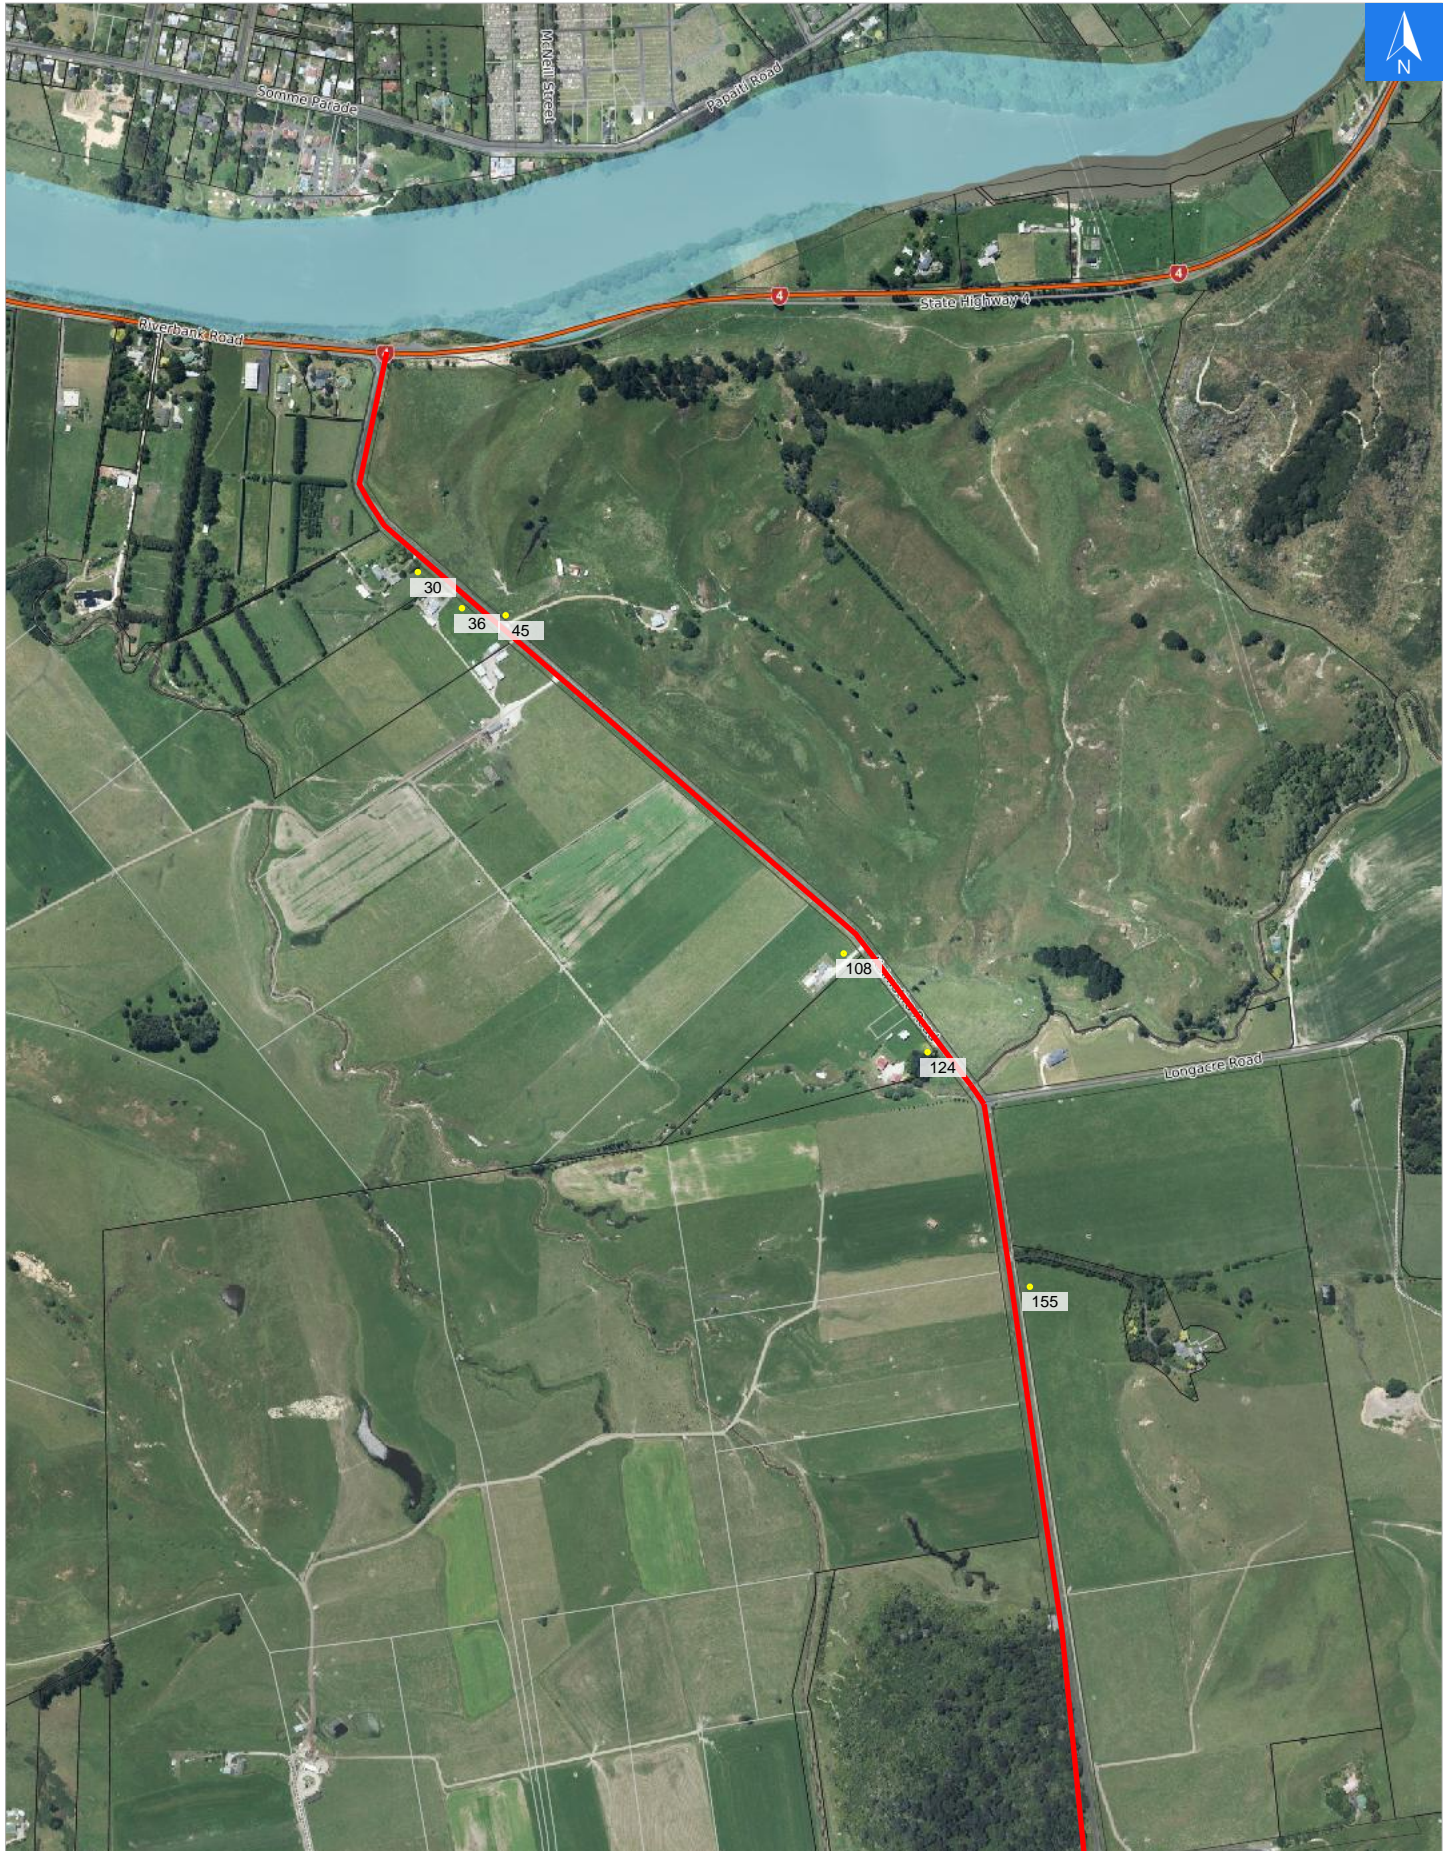

### Disclaimer:

Digital map data sourced from Land Information New Zealand CROWN COPYRIGHT RESERVED.  
The information displayed in the GIS has been taken from Whanganui District Council's databases and maps.  
It is made available in good faith but its accuracy or completeness is not guaranteed. If the information is relied on in support of a resource consent it should be verified independently.

Wednesday, September 25, 2024

Scale 1: 10000

Wednesday, September 25, 2024

**Disclaimer:**

Digital map data sourced from Land Information New Zealand CROWN COPYRIGHT RESERVED.  
The information displayed in the GIS has been taken from Whanganui District Council's databases and maps.  
It is made available in good faith but its accuracy or completeness is not guaranteed. If the information is relied on in support of a resource consent it should be verified independently.

**Road Evacuation Addresses**

Data sourced from LINZ

LINZ Address	Notes	Date Time Visited	Placard
30 Kaimatira Road, Okoia, Whanganui			W Y1 Y2 R1 R2
36 Kaimatira Road, Okoia, Whanganui			W Y1 Y2 R1 R2
45 Kaimatira Road, Okoia, Whanganui			W Y1 Y2 R1 R2
108 Kaimatira Road, Okoia, Whanganui			W Y1 Y2 R1 R2
124 Kaimatira Road, Okoia, Whanganui			W Y1 Y2 R1 R2
155 Kaimatira Road, Okoia, Whanganui			W Y1 Y2 R1 R2