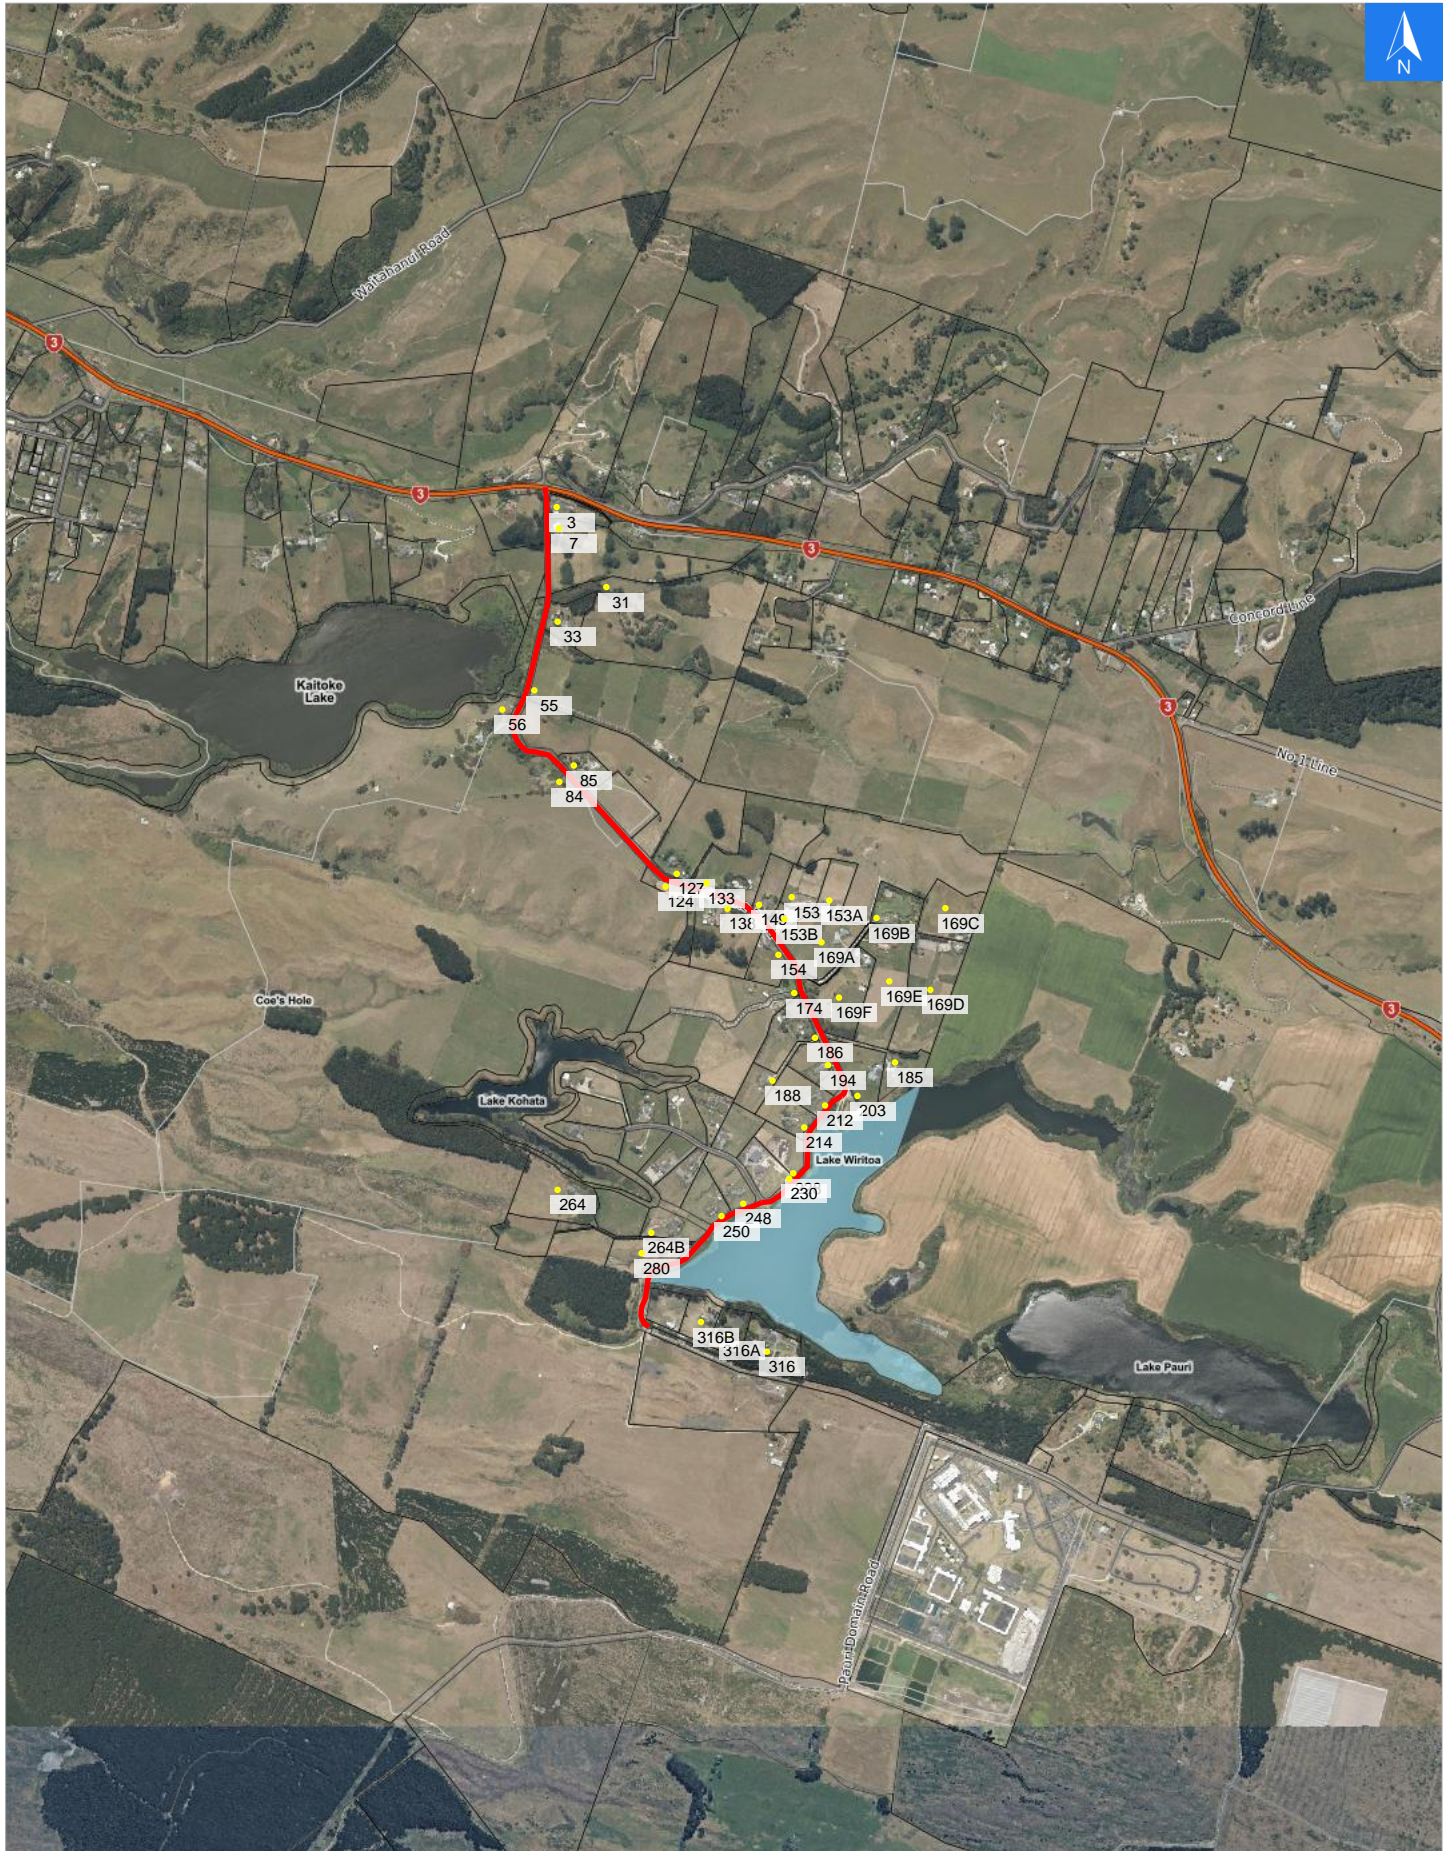

Wednesday, April 15, 2026

Disclaimer:

Digital map data sourced from Land Information New Zealand CROWN COPYRIGHT RESERVED.
The information displayed in the GIS has been taken from Whanganui District Council's databases and maps.
It is made available in good faith but its accuracy or completeness is not guaranteed. If the information is relied on in support of a resource consent it should be verified independently.

Scale 1: 20000

Wednesday, April 15, 2026

Disclaimer:

Digital map data sourced from Land Information New Zealand CROWN COPYRIGHT RESERVED.
The information displayed in the GIS has been taken from Whanganui District Council's databases and maps.
It is made available in good faith but its accuracy or completeness is not guaranteed. If the information is relied on in support of a resource consent it should be verified independently.