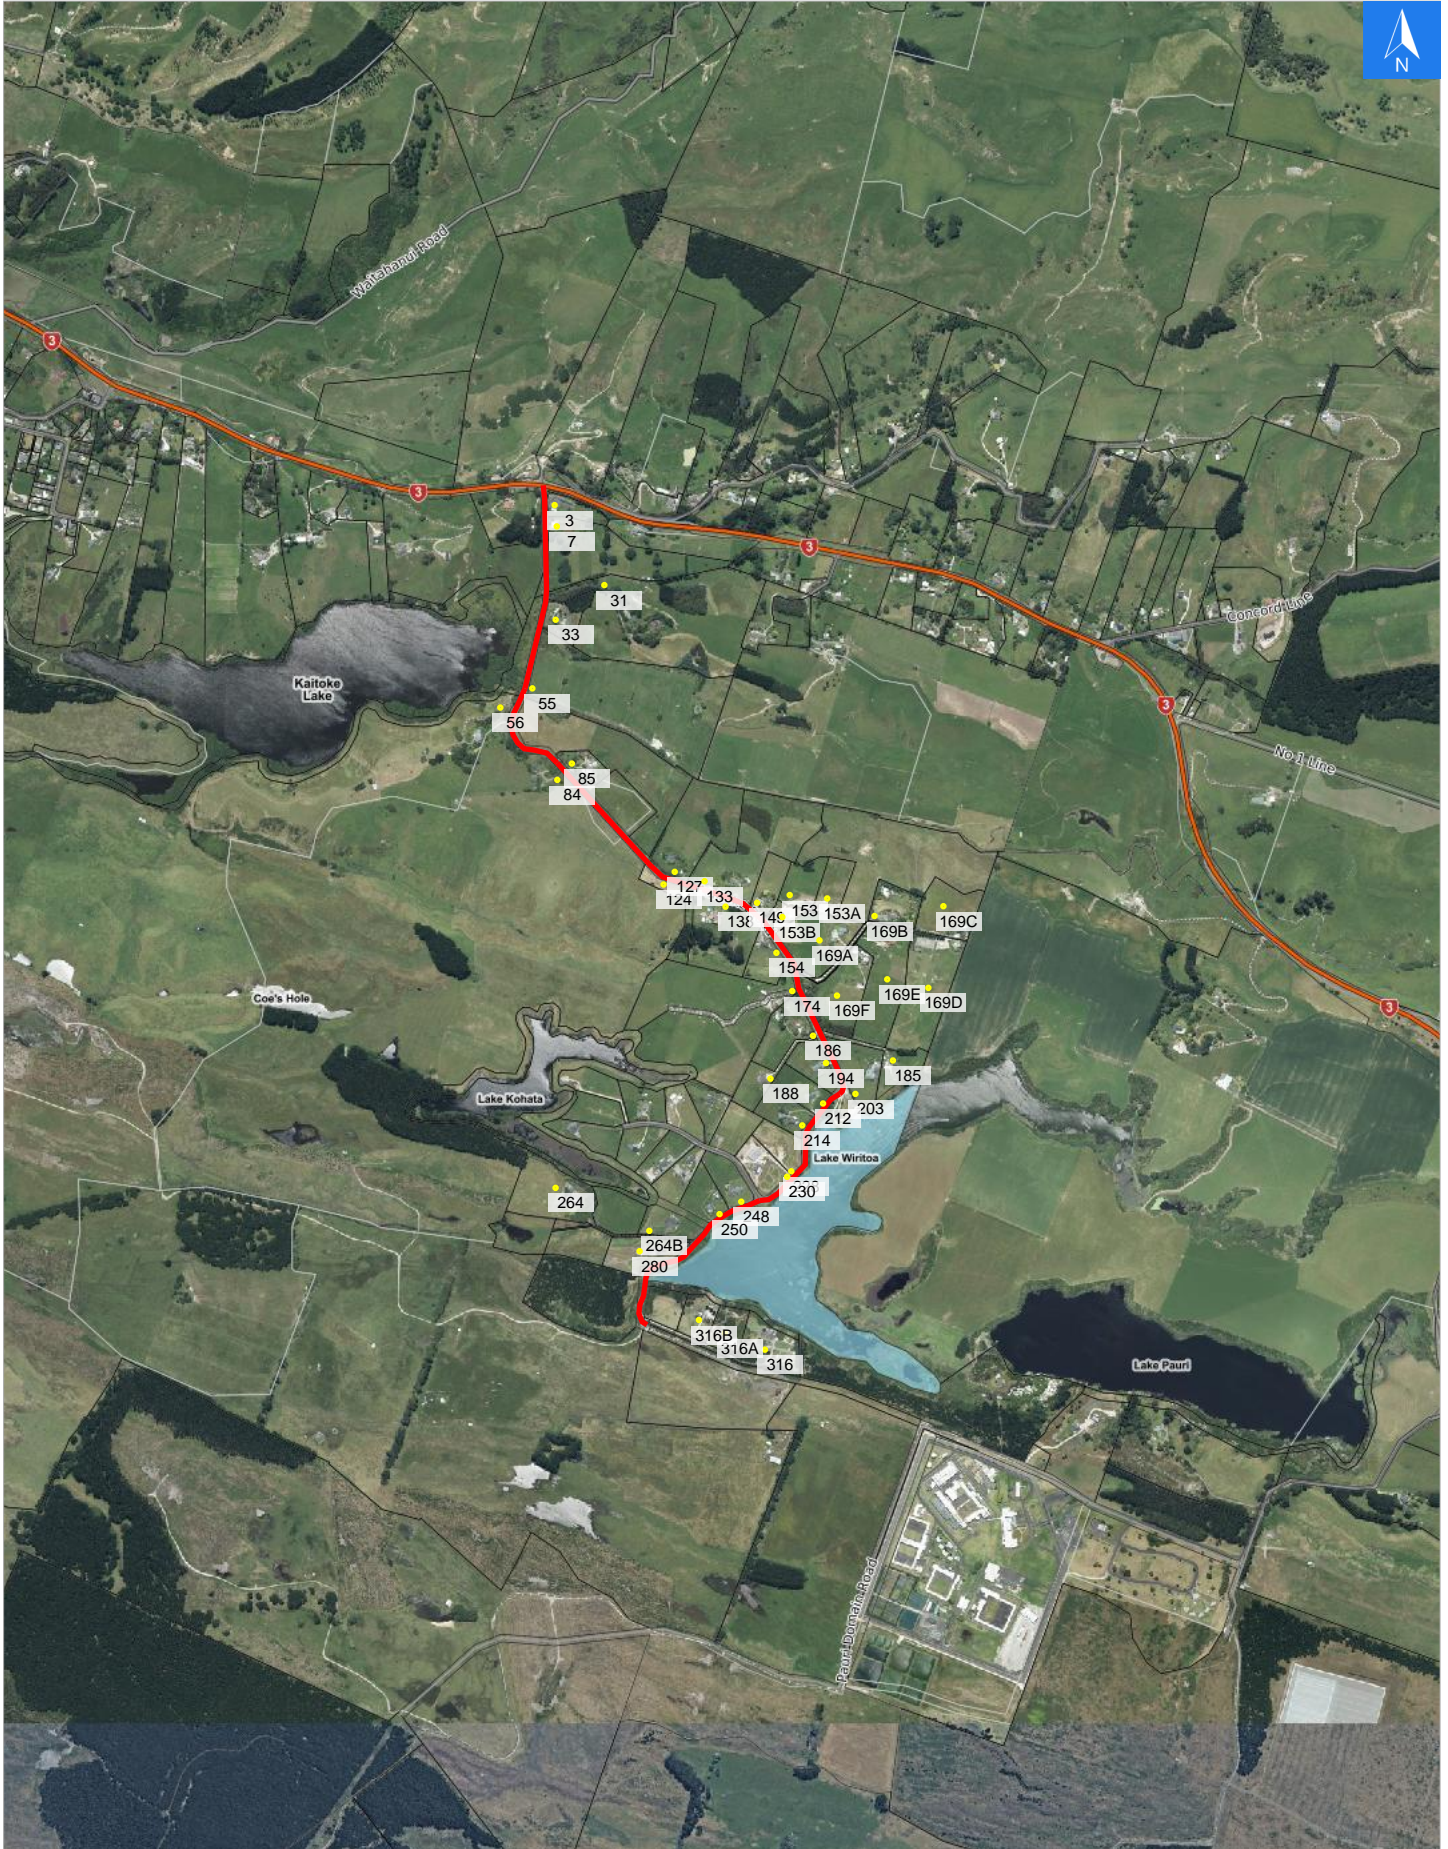

Wednesday, September 25, 2024

Disclaimer:

Digital map data sourced from Land Information New Zealand CROWN COPYRIGHT RESERVED.
The information displayed in the GIS has been taken from Whanganui District Council's databases and maps.
It is made available in good faith but its accuracy or completeness is not guaranteed. If the information is relied on in support of a resource consent it should be verified independently.

Scale 1: 20000

Wednesday, September 25, 2024

Disclaimer:

Digital map data sourced from Land Information New Zealand CROWN COPYRIGHT RESERVED.
The information displayed in the GIS has been taken from Whanganui District Council's databases and maps.
It is made available in good faith but its accuracy or completeness is not guaranteed. If the information is relied on in support of a resource consent it should be verified independently.