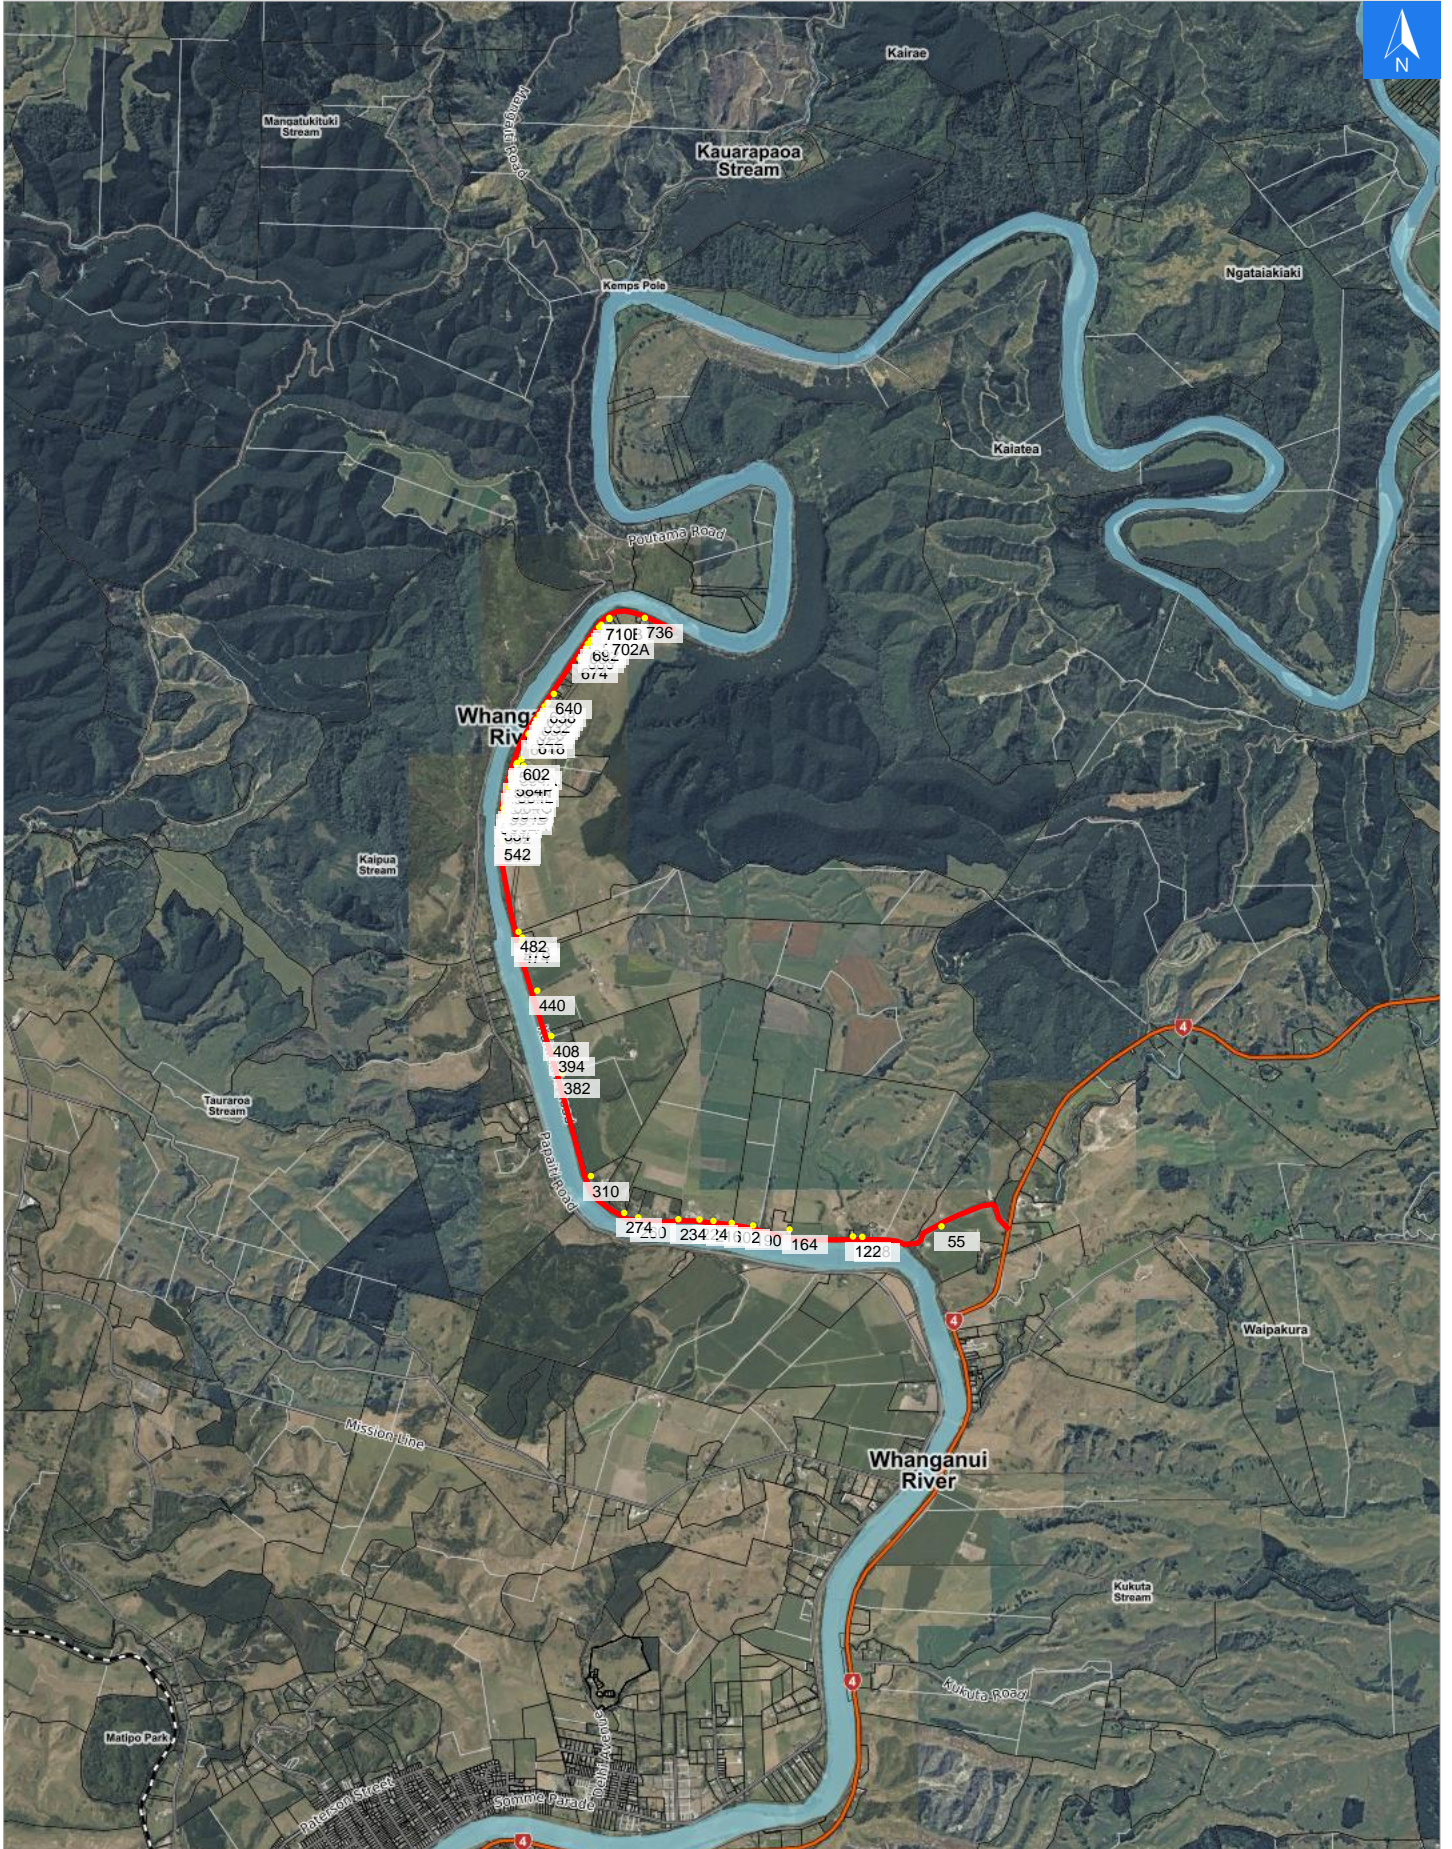

Wednesday, April 22, 2026

Disclaimer:

Digital map data sourced from Land Information New Zealand CROWN COPYRIGHT RESERVED.
The information displayed in the GIS has been taken from Whanganui District Council's databases and maps.
It is made available in good faith but its accuracy or completeness is not guaranteed. If the information is relied on in support of a resource consent it should be verified independently.

Scale 1: 50000

Wednesday, April 22, 2026

Disclaimer:

Digital map data sourced from Land Information New Zealand CROWN COPYRIGHT RESERVED.
The information displayed in the GIS has been taken from Whanganui District Council's databases and maps.
It is made available in good faith but its accuracy or completeness is not guaranteed. If the information is relied on in support of a resource consent it should be verified independently.