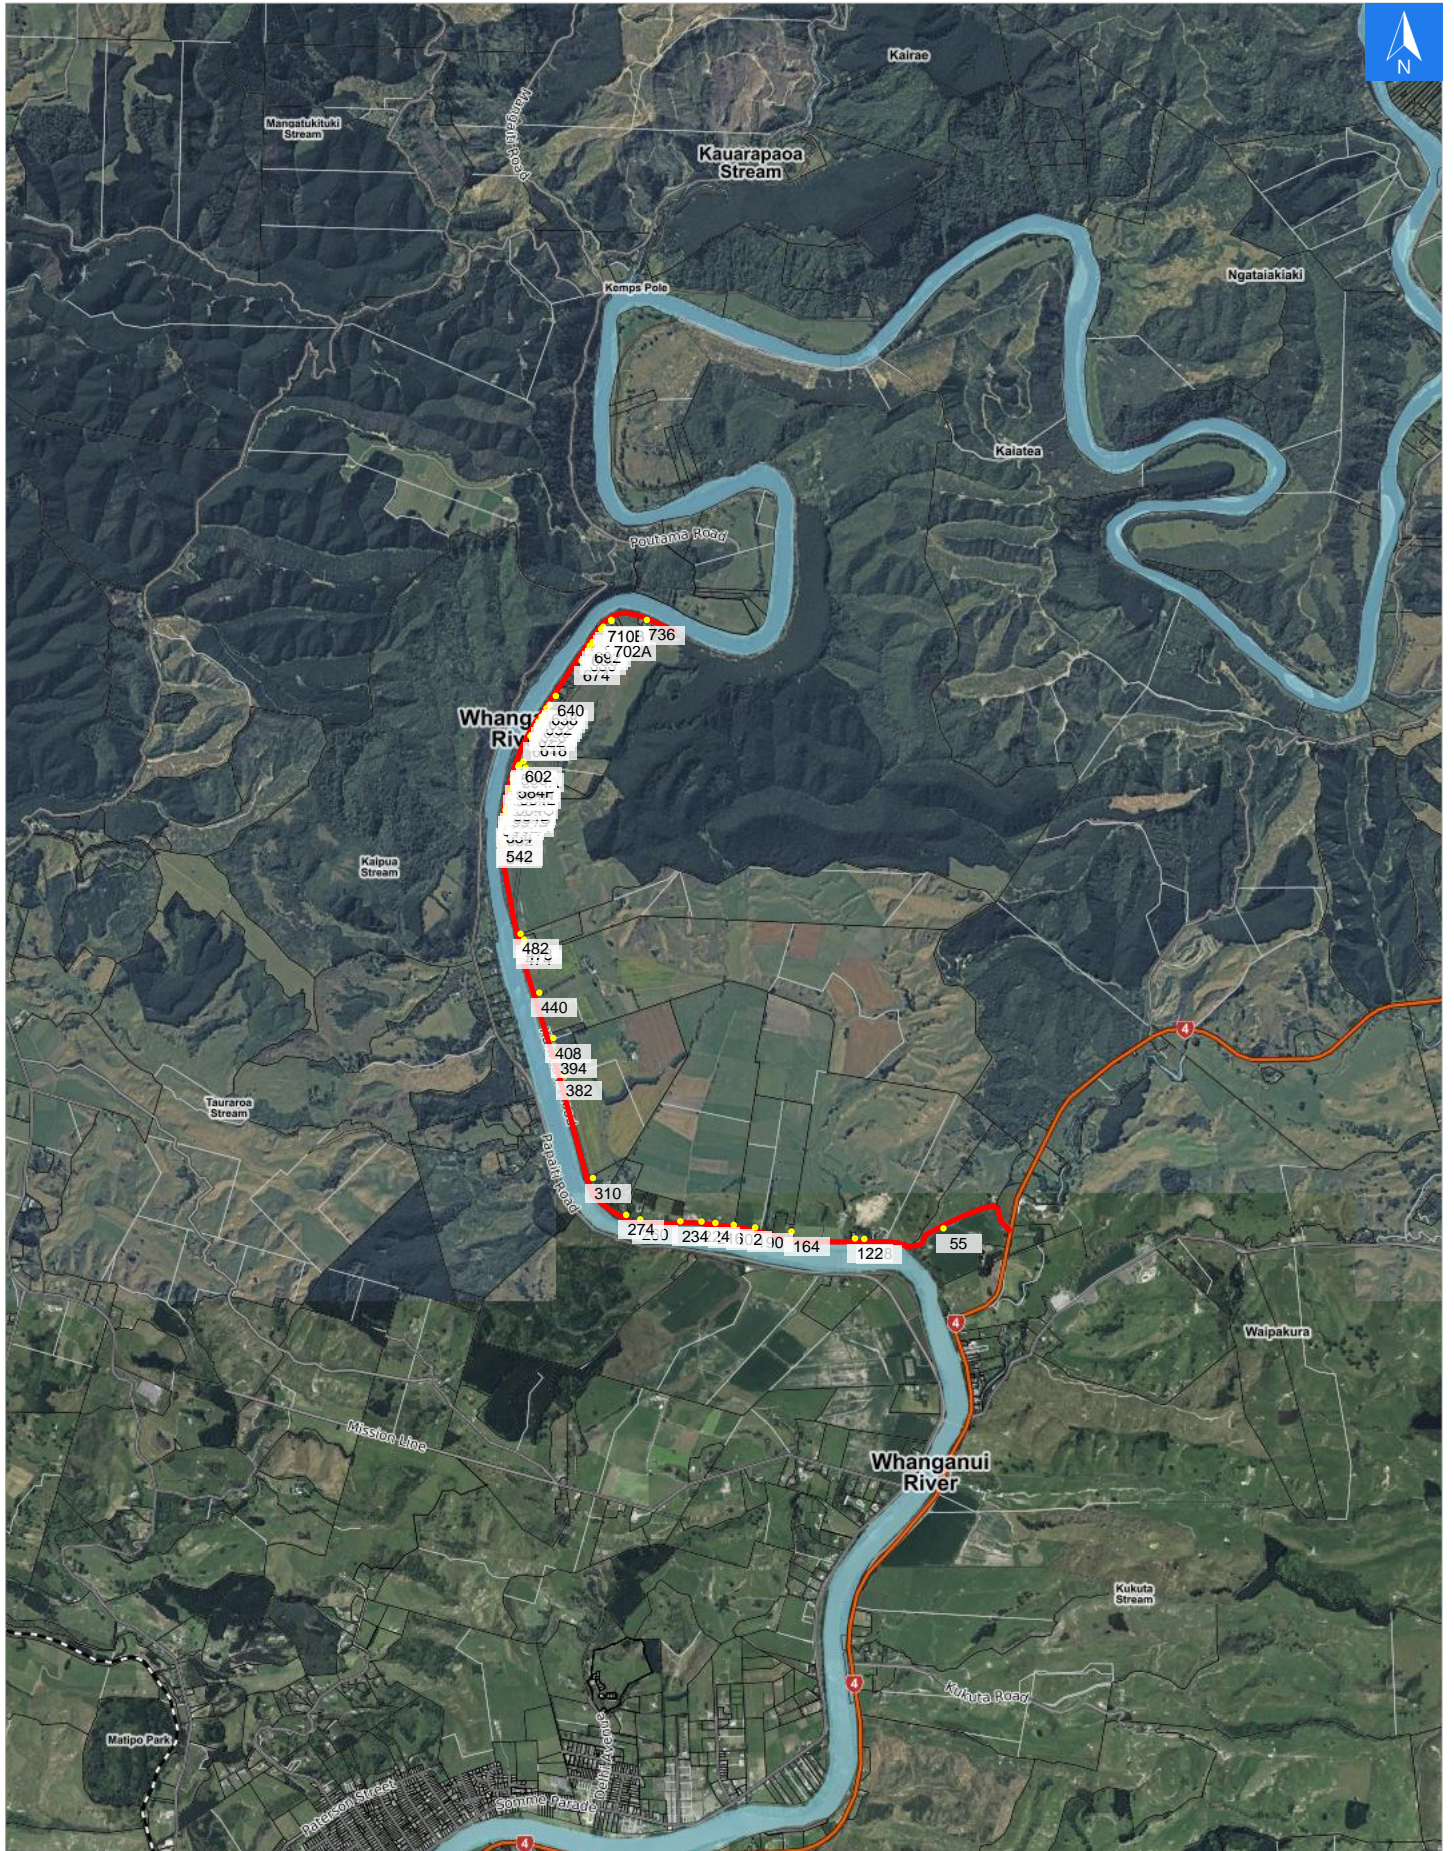

Wednesday, September 25, 2024

Disclaimer:

Digital map data sourced from Land Information New Zealand CROWN COPYRIGHT RESERVED.
The information displayed in the GIS has been taken from Whanganui District Council's databases and maps.
It is made available in good faith but its accuracy or completeness is not guaranteed. If the information is relied on in support of a resource consent it should be verified independently.

Scale 1: 50000

Wednesday, September 25, 2024

Disclaimer:

Digital map data sourced from Land Information New Zealand CROWN COPYRIGHT RESERVED.
The information displayed in the GIS has been taken from Whanganui District Council's databases and maps.
It is made available in good faith but its accuracy or completeness is not guaranteed. If the information is relied on in support of a resource consent it should be verified independently.