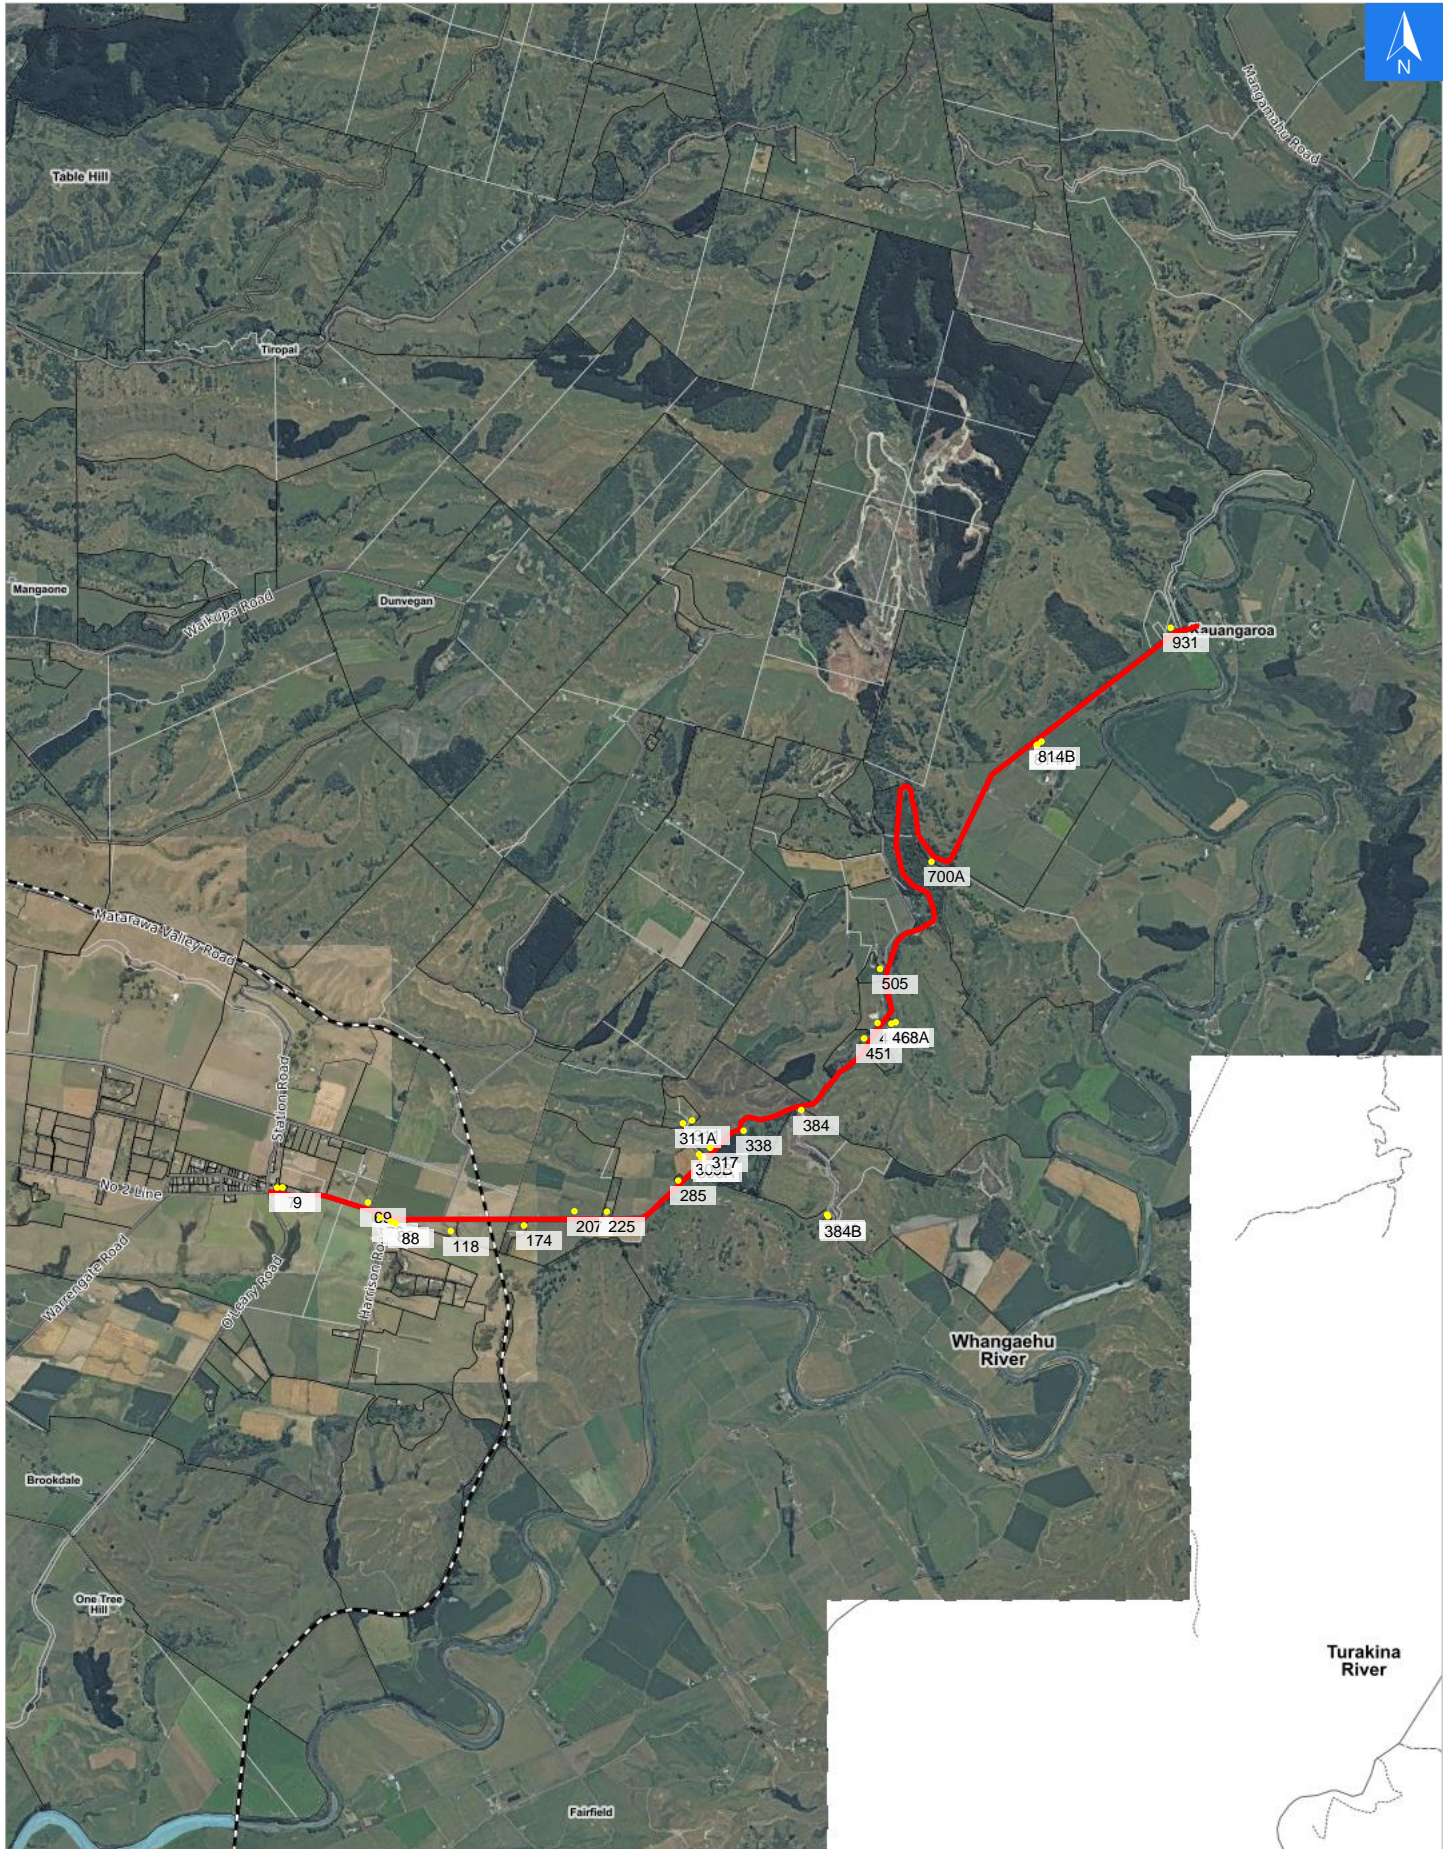

Wednesday, April 22, 2026

Disclaimer:

Digital map data sourced from Land Information New Zealand CROWN COPYRIGHT RESERVED.
The information displayed in the GIS has been taken from Whanganui District Council's databases and maps.
It is made available in good faith but its accuracy or completeness is not guaranteed. If the information is relied on in support of a resource consent it should be verified independently.

Scale 1: 50000

Wednesday, April 22, 2026

Disclaimer:

Digital map data sourced from Land Information New Zealand CROWN COPYRIGHT RESERVED.
The information displayed in the GIS has been taken from Whanganui District Council's databases and maps.
It is made available in good faith but its accuracy or completeness is not guaranteed. If the information is relied on in support of a resource consent it should be verified independently.