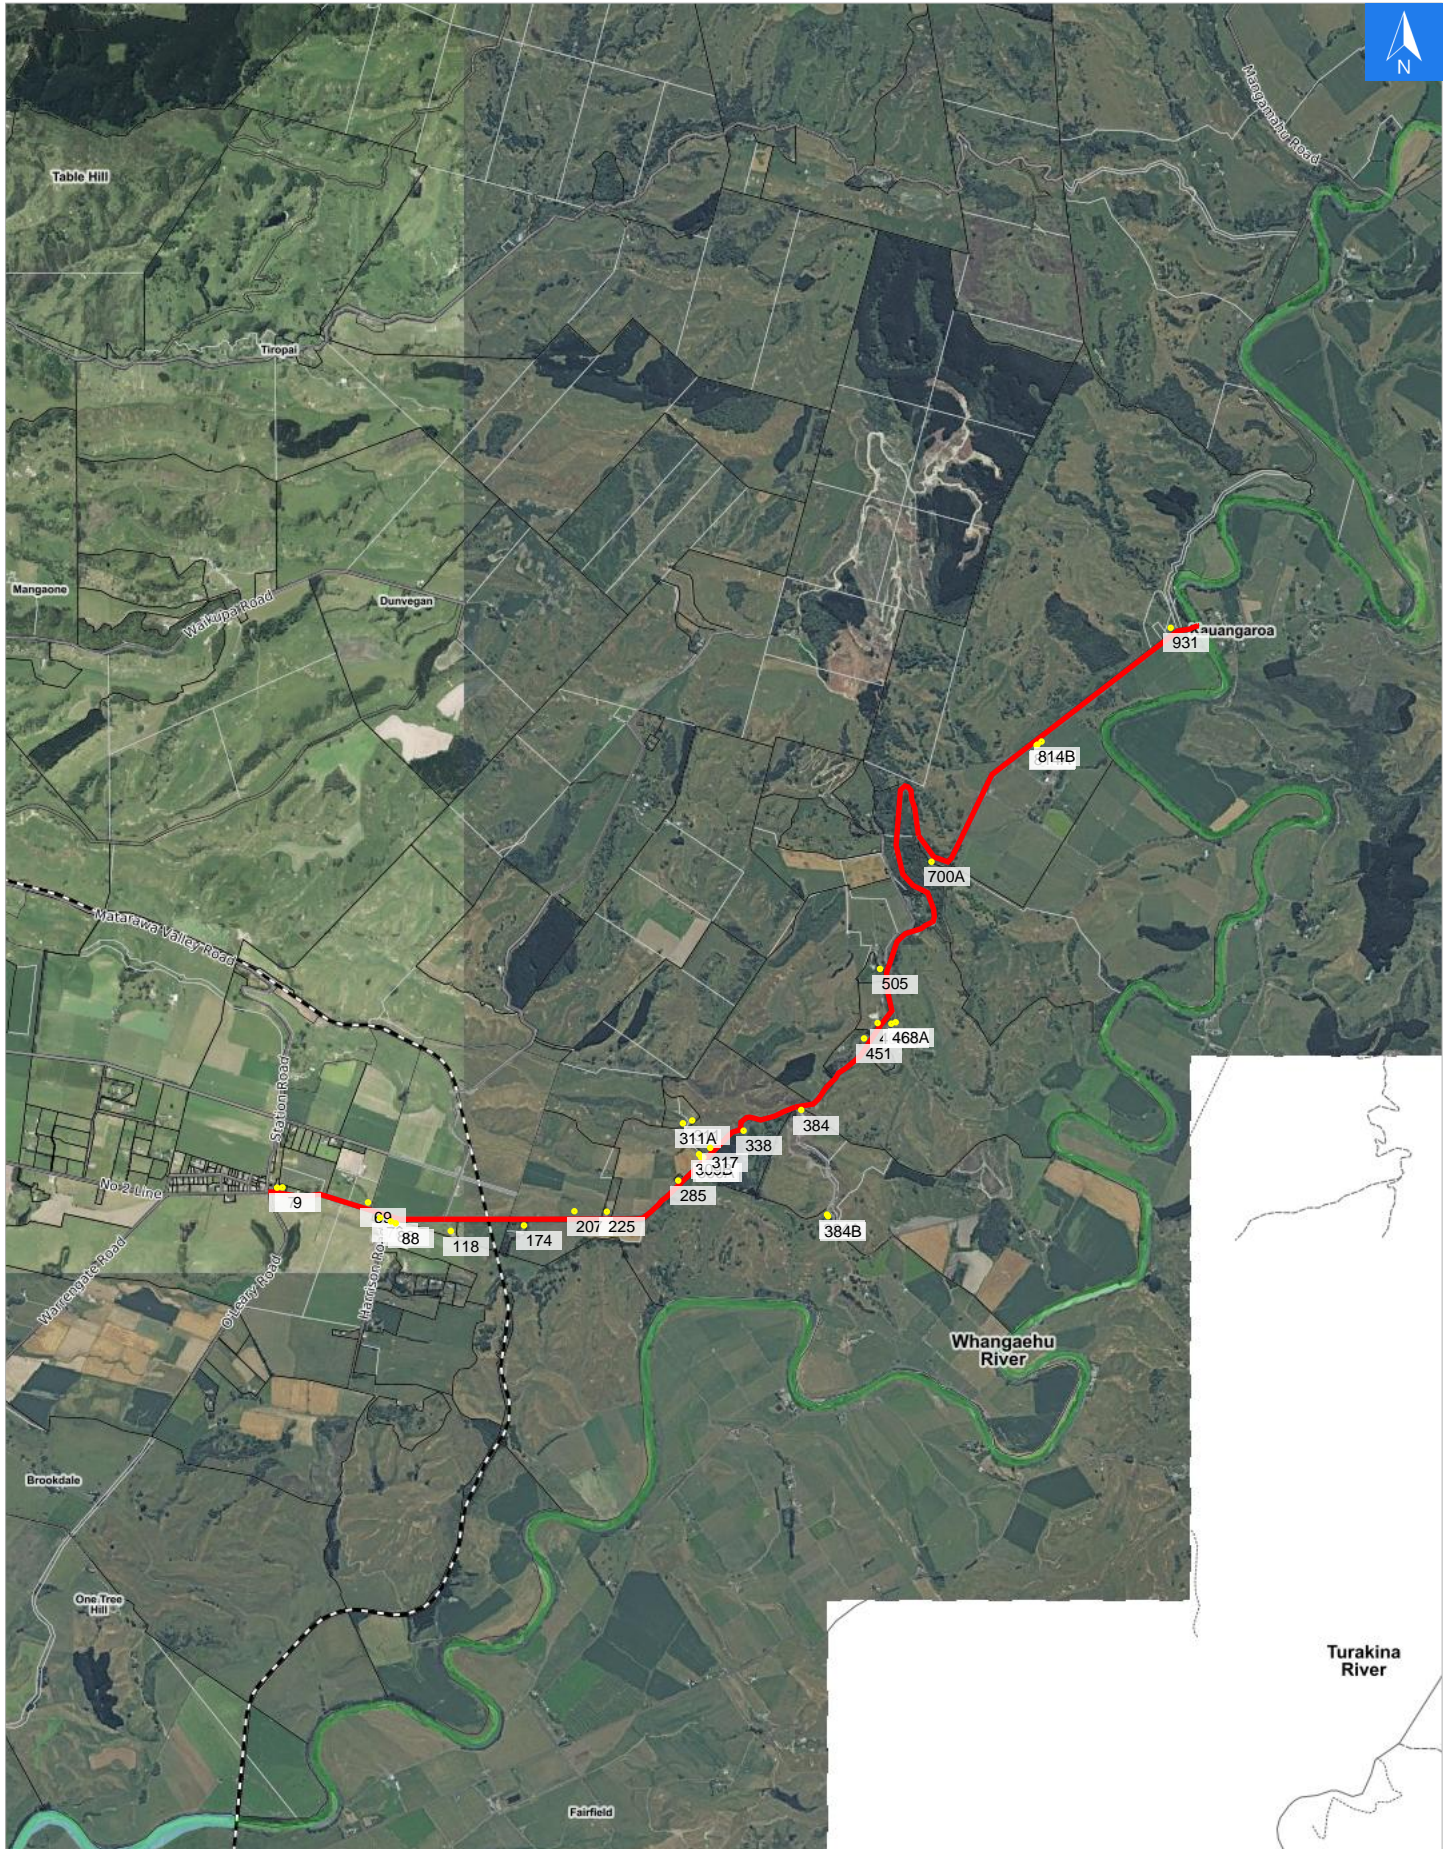

Wednesday, September 25, 2024

Disclaimer:

Digital map data sourced from Land Information New Zealand CROWN COPYRIGHT RESERVED.
The information displayed in the GIS has been taken from Whanganui District Council's databases and maps.
It is made available in good faith but its accuracy or completeness is not guaranteed. If the information is relied on in support of a resource consent it should be verified independently.

Scale 1: 50000

Wednesday, September 25, 2024

Disclaimer:

Digital map data sourced from Land Information New Zealand CROWN COPYRIGHT RESERVED.
The information displayed in the GIS has been taken from Whanganui District Council's databases and maps.
It is made available in good faith but its accuracy or completeness is not guaranteed. If the information is relied on in support of a resource consent it should be verified independently.