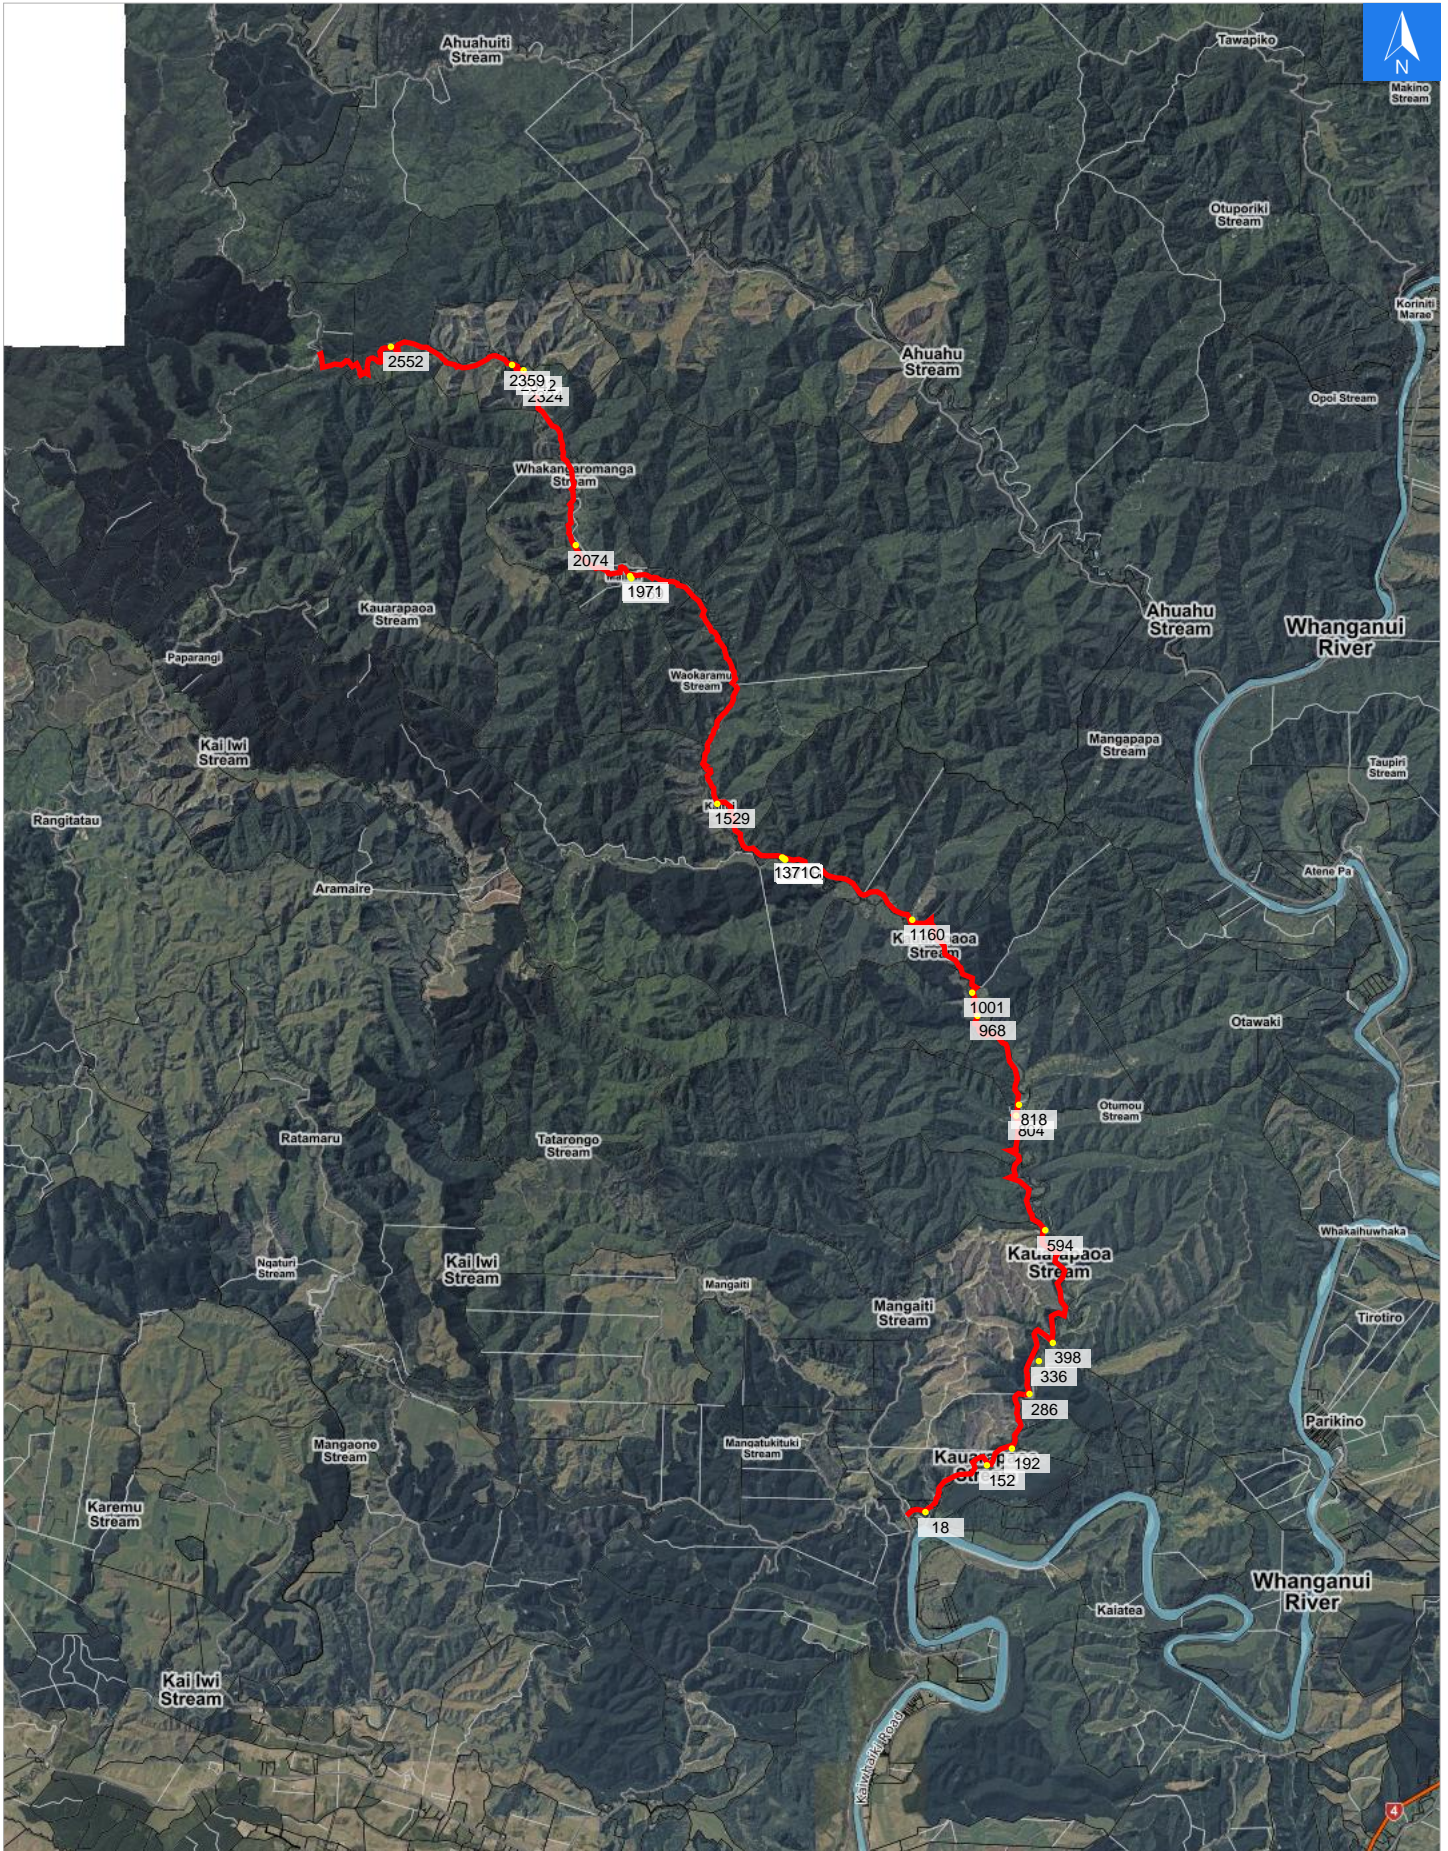

Wednesday, April 22, 2026

Disclaimer:

Digital map data sourced from Land Information New Zealand CROWN COPYRIGHT RESERVED.
The information displayed in the GIS has been taken from Whanganui District Council's databases and maps.
It is made available in good faith but its accuracy or completeness is not guaranteed. If the information is relied on in support of a resource consent it should be verified independently.

Scale 1: 100000

Wednesday, April 22, 2026

Disclaimer:

Digital map data sourced from Land Information New Zealand CROWN COPYRIGHT RESERVED.
The information displayed in the GIS has been taken from Whanganui District Council's databases and maps.
It is made available in good faith but its accuracy or completeness is not guaranteed. If the information is relied on in support of a resource consent it should be verified independently.

LINZ Address	Notes	Date Time Visited	Placard
Whanganui			