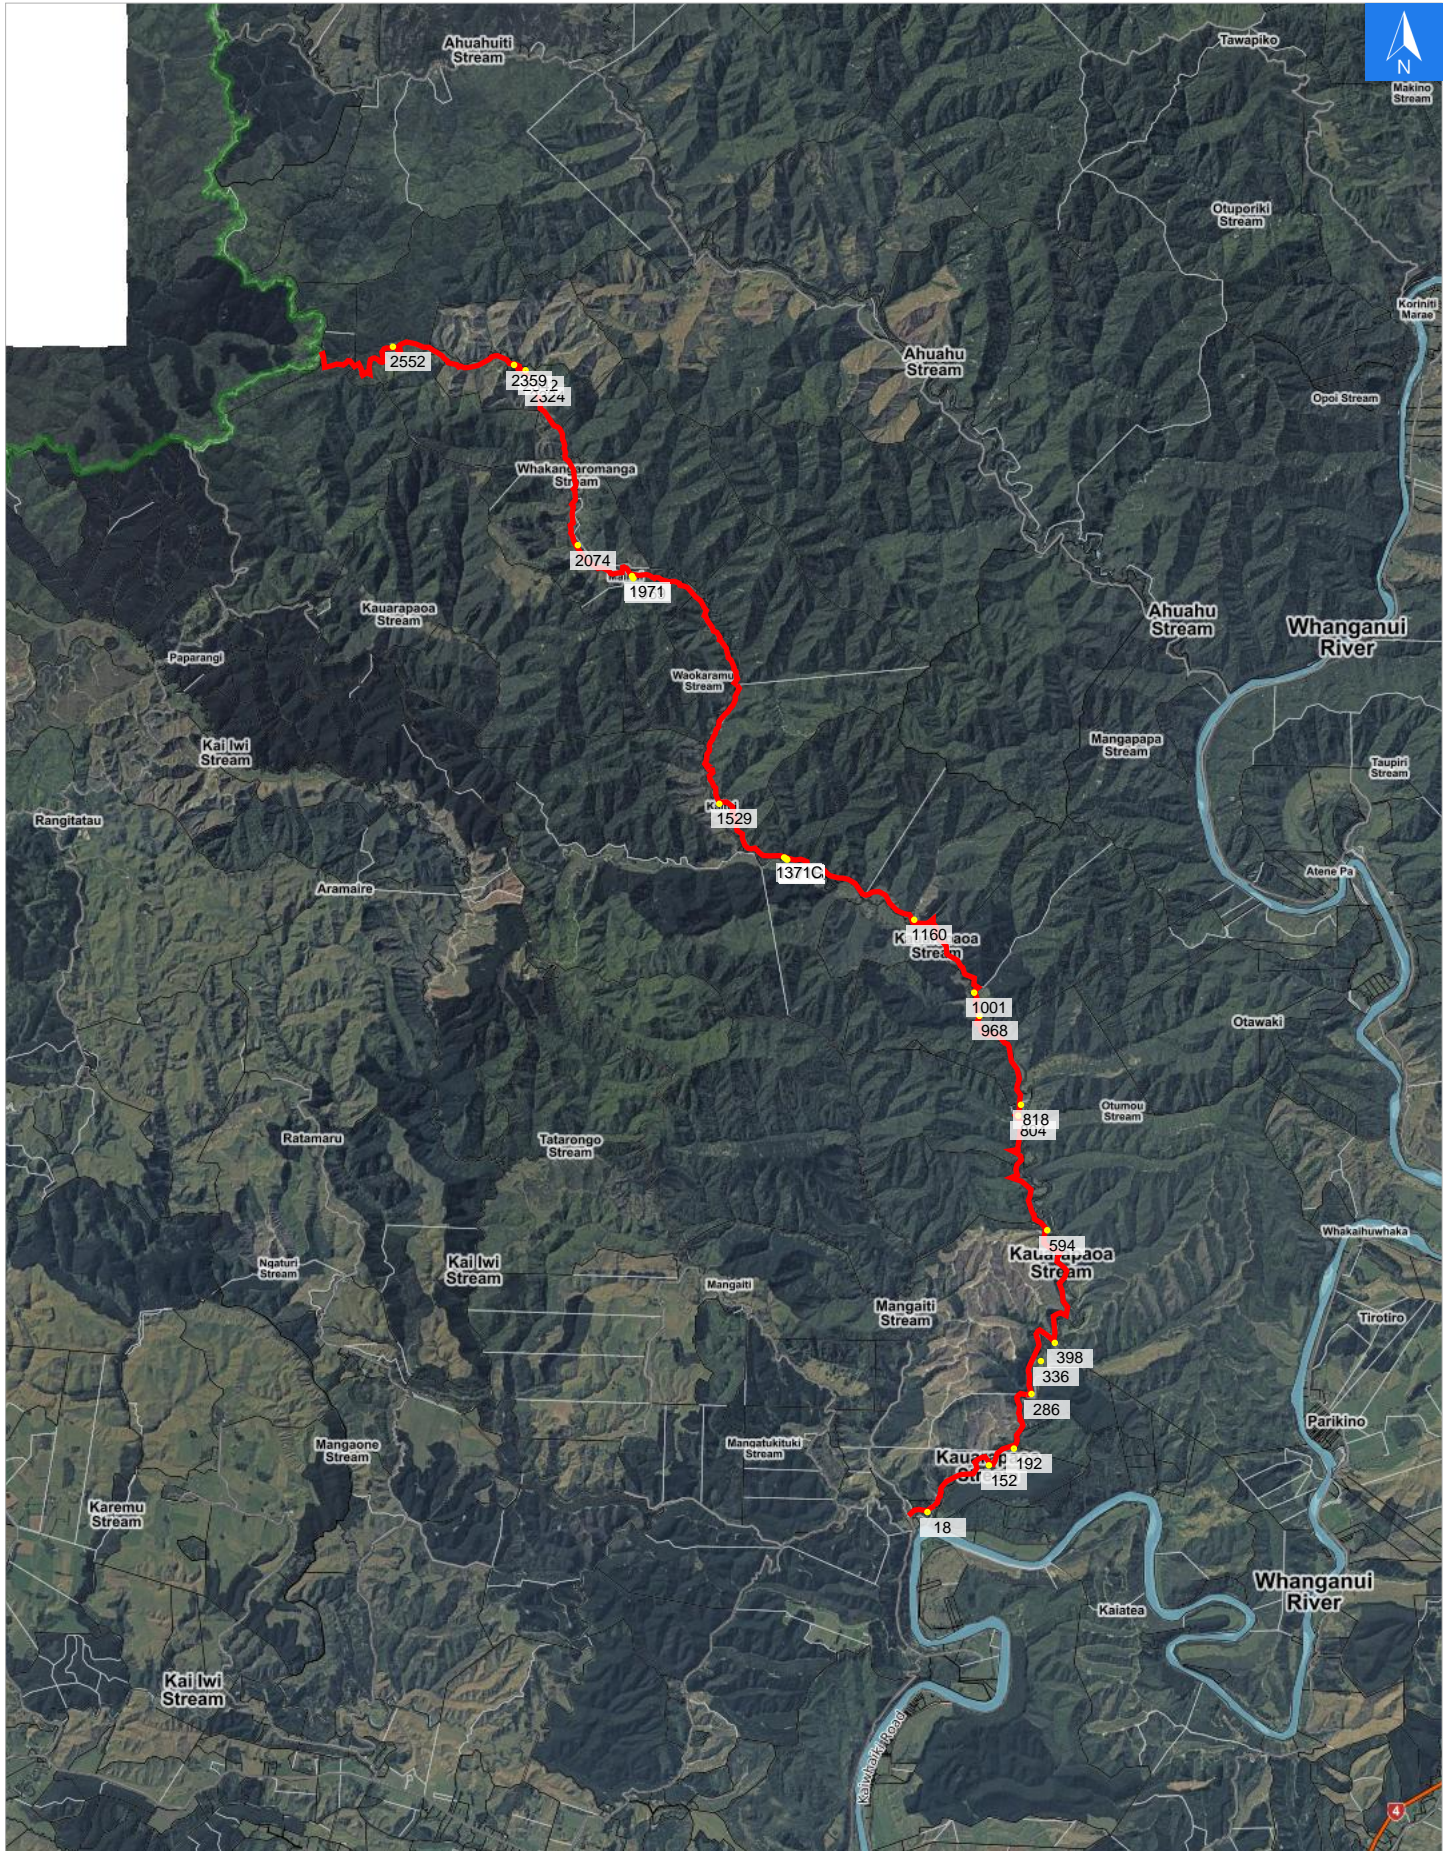

Disclaimer:

Digital map data sourced from Land Information New Zealand CROWN COPYRIGHT RESERVED.
The information displayed in the GIS has been taken from Whanganui District Council's databases and maps.
It is made available in good faith but its accuracy or completeness is not guaranteed. If the information is relied on in support of a resource consent it should be verified independently.

Wednesday, September 25, 2024

Scale 1: 100000

Wednesday, September 25, 2024

Disclaimer:

Digital map data sourced from Land Information New Zealand CROWN COPYRIGHT RESERVED.
The information displayed in the GIS has been taken from Whanganui District Council's databases and maps.
It is made available in good faith but its accuracy or completeness is not guaranteed. If the information is relied on in support of a resource consent it should be verified independently.