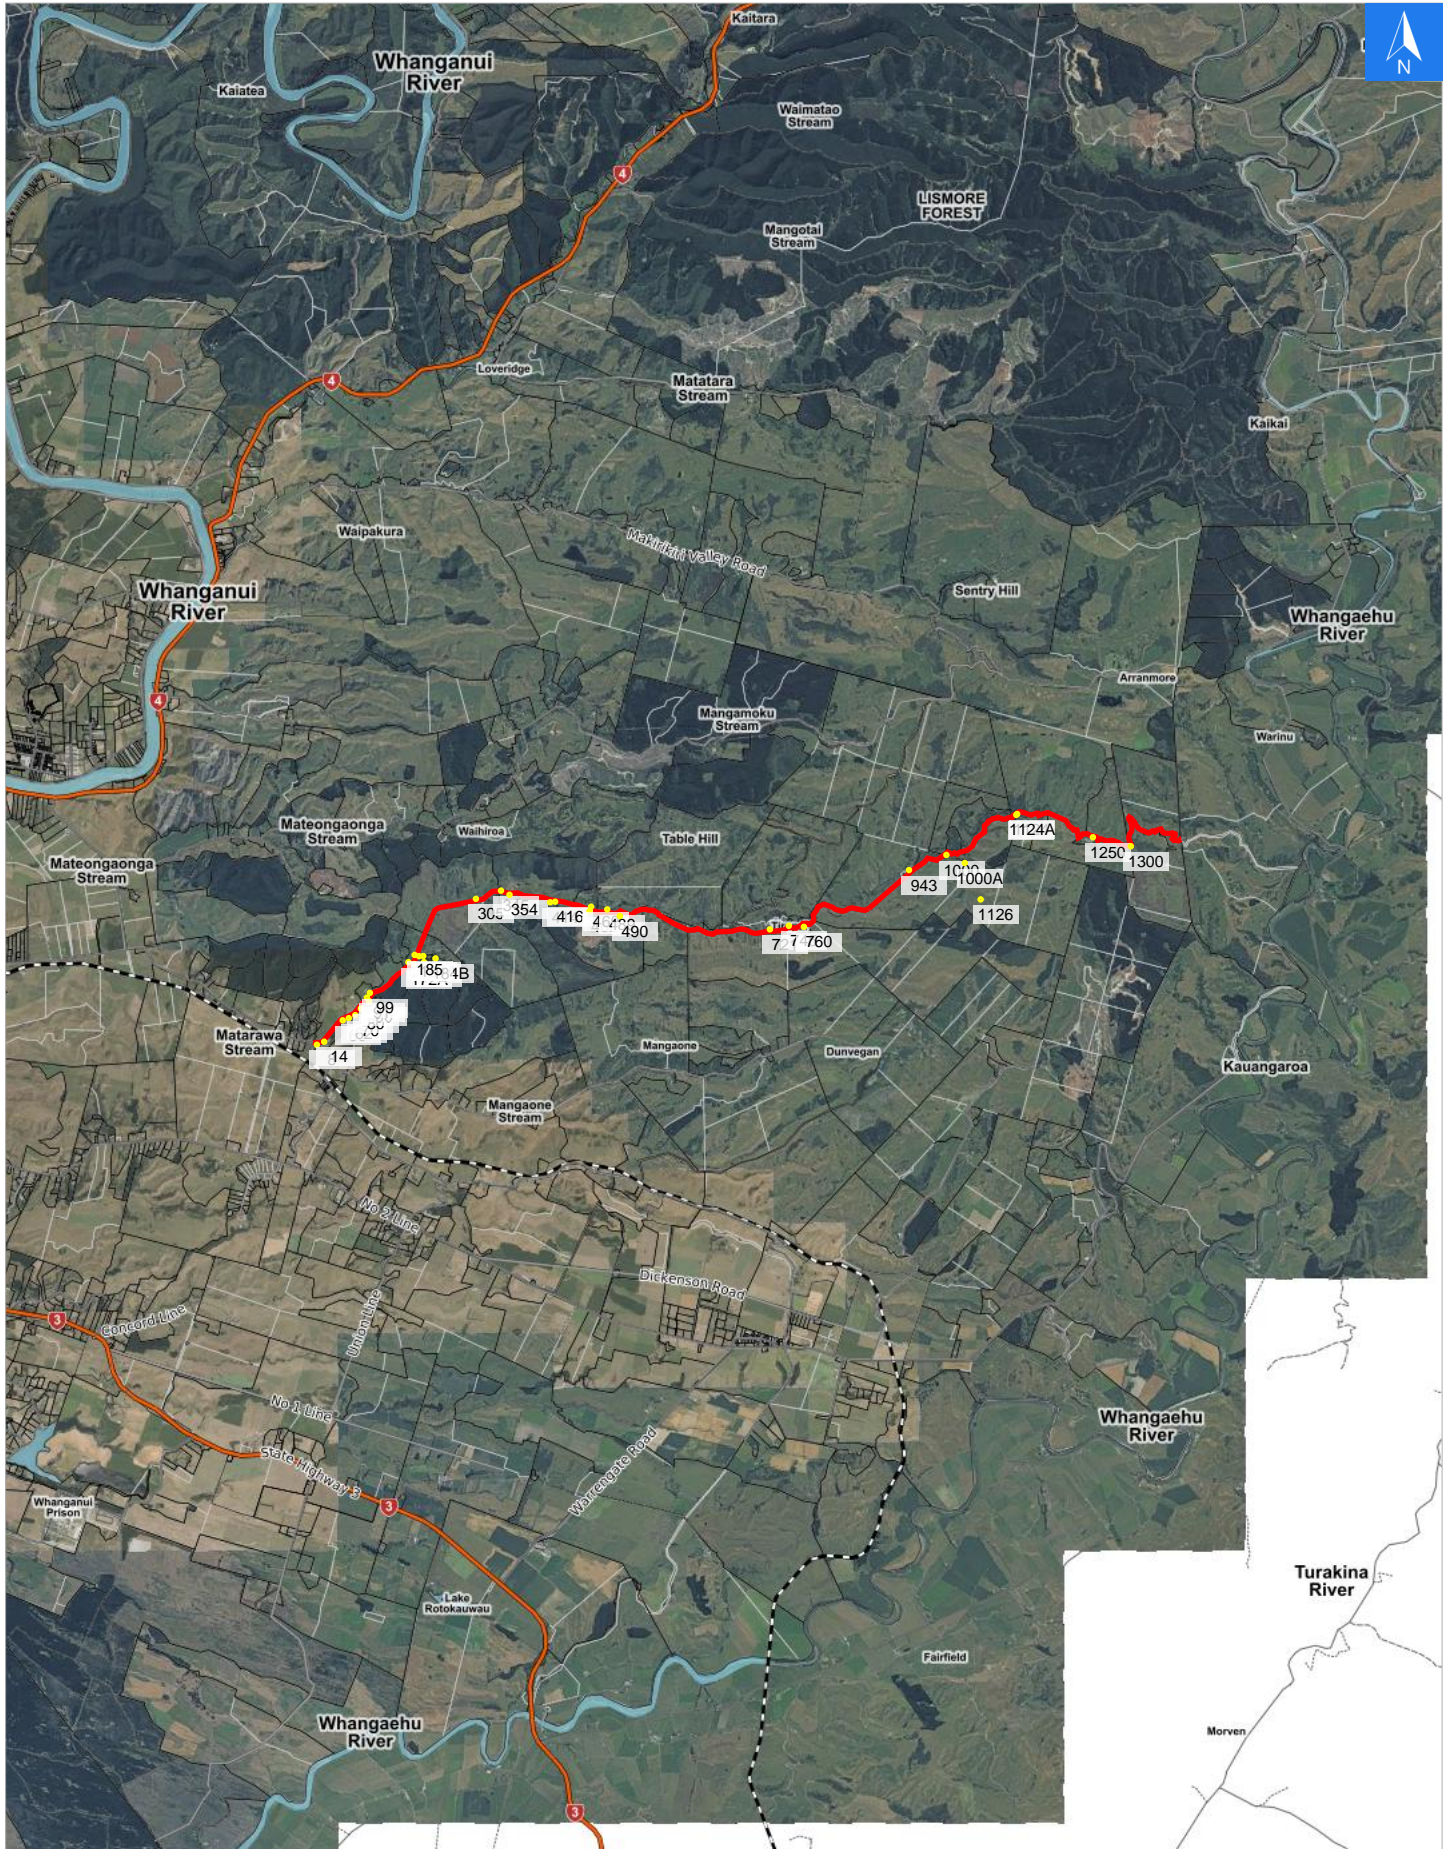

Wednesday, April 15, 2026

Disclaimer:

Digital map data sourced from Land Information New Zealand CROWN COPYRIGHT RESERVED.  
The information displayed in the GIS has been taken from Whanganui District Council's databases and maps.  
It is made available in good faith but its accuracy or completeness is not guaranteed. If the information is relied on in support of a resource consent it should be verified independently.

Scale 1: 100000

**Wednesday, April 15, 2026**

**Disclaimer:**

Digital map data sourced from Land Information New Zealand CROWN COPYRIGHT RESERVED.  
The information displayed in the GIS has been taken from Whanganui District Council's databases and maps.  
It is made available in good faith but its accuracy or completeness is not guaranteed. If the information is relied on in support of a resource consent it should be verified independently.