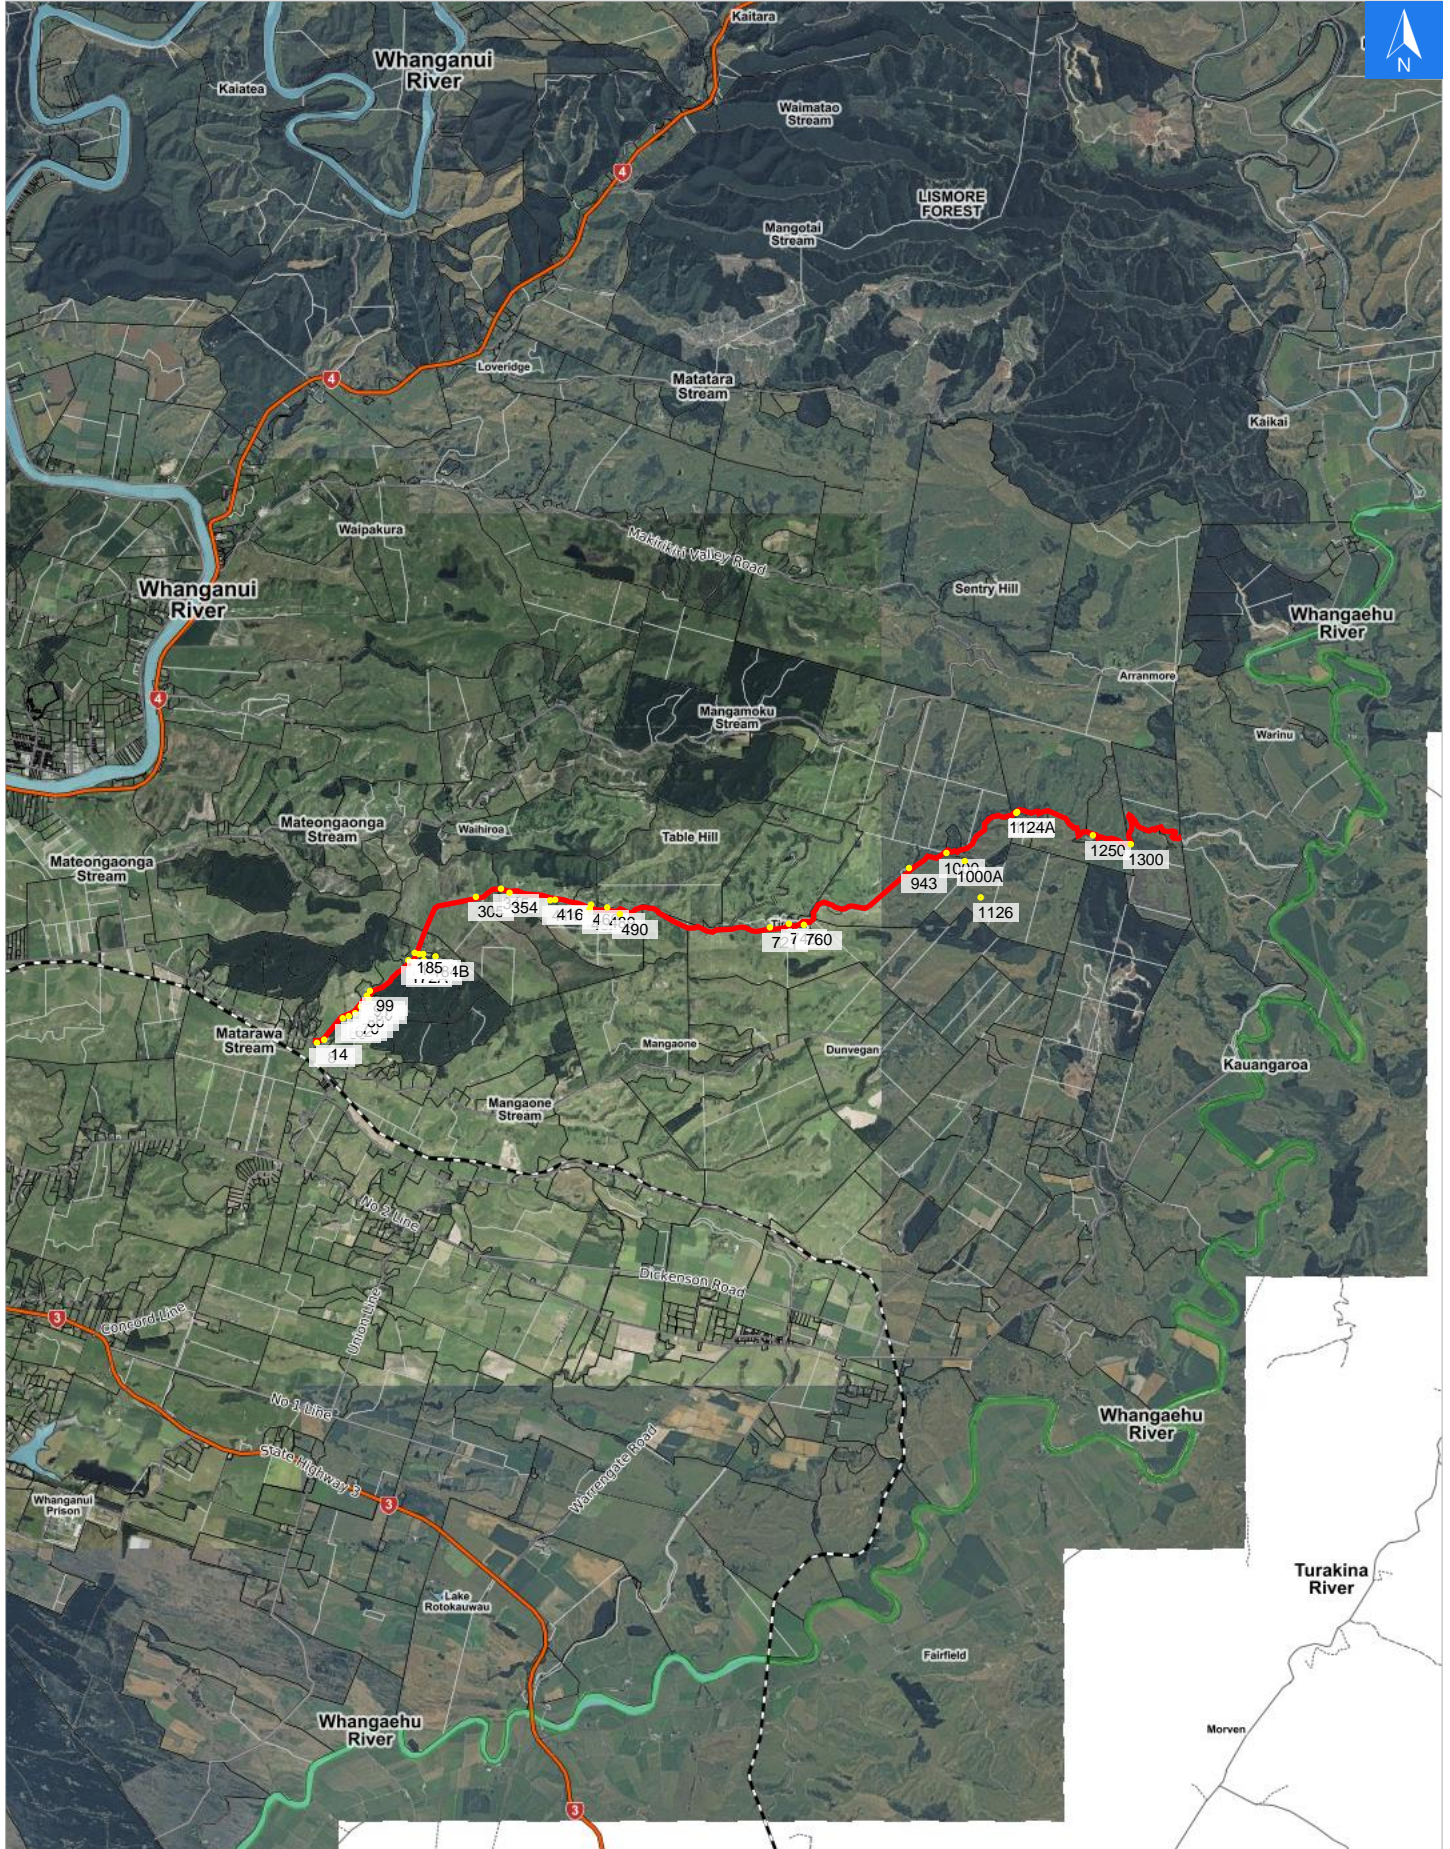

Disclaimer:

Digital map data sourced from Land Information New Zealand CROWN COPYRIGHT RESERVED.
The information displayed in the GIS has been taken from Whanganui District Council's databases and maps.
It is made available in good faith but its accuracy or completeness is not guaranteed. If the information is relied on in support of a resource consent it should be verified independently.

Wednesday, September 25, 2024

Scale 1: 100000

Wednesday, September 25, 2024

Disclaimer:

Digital map data sourced from Land Information New Zealand CROWN COPYRIGHT RESERVED.
The information displayed in the GIS has been taken from Whanganui District Council's databases and maps.
It is made available in good faith but its accuracy or completeness is not guaranteed. If the information is relied on in support of a resource consent it should be verified independently.