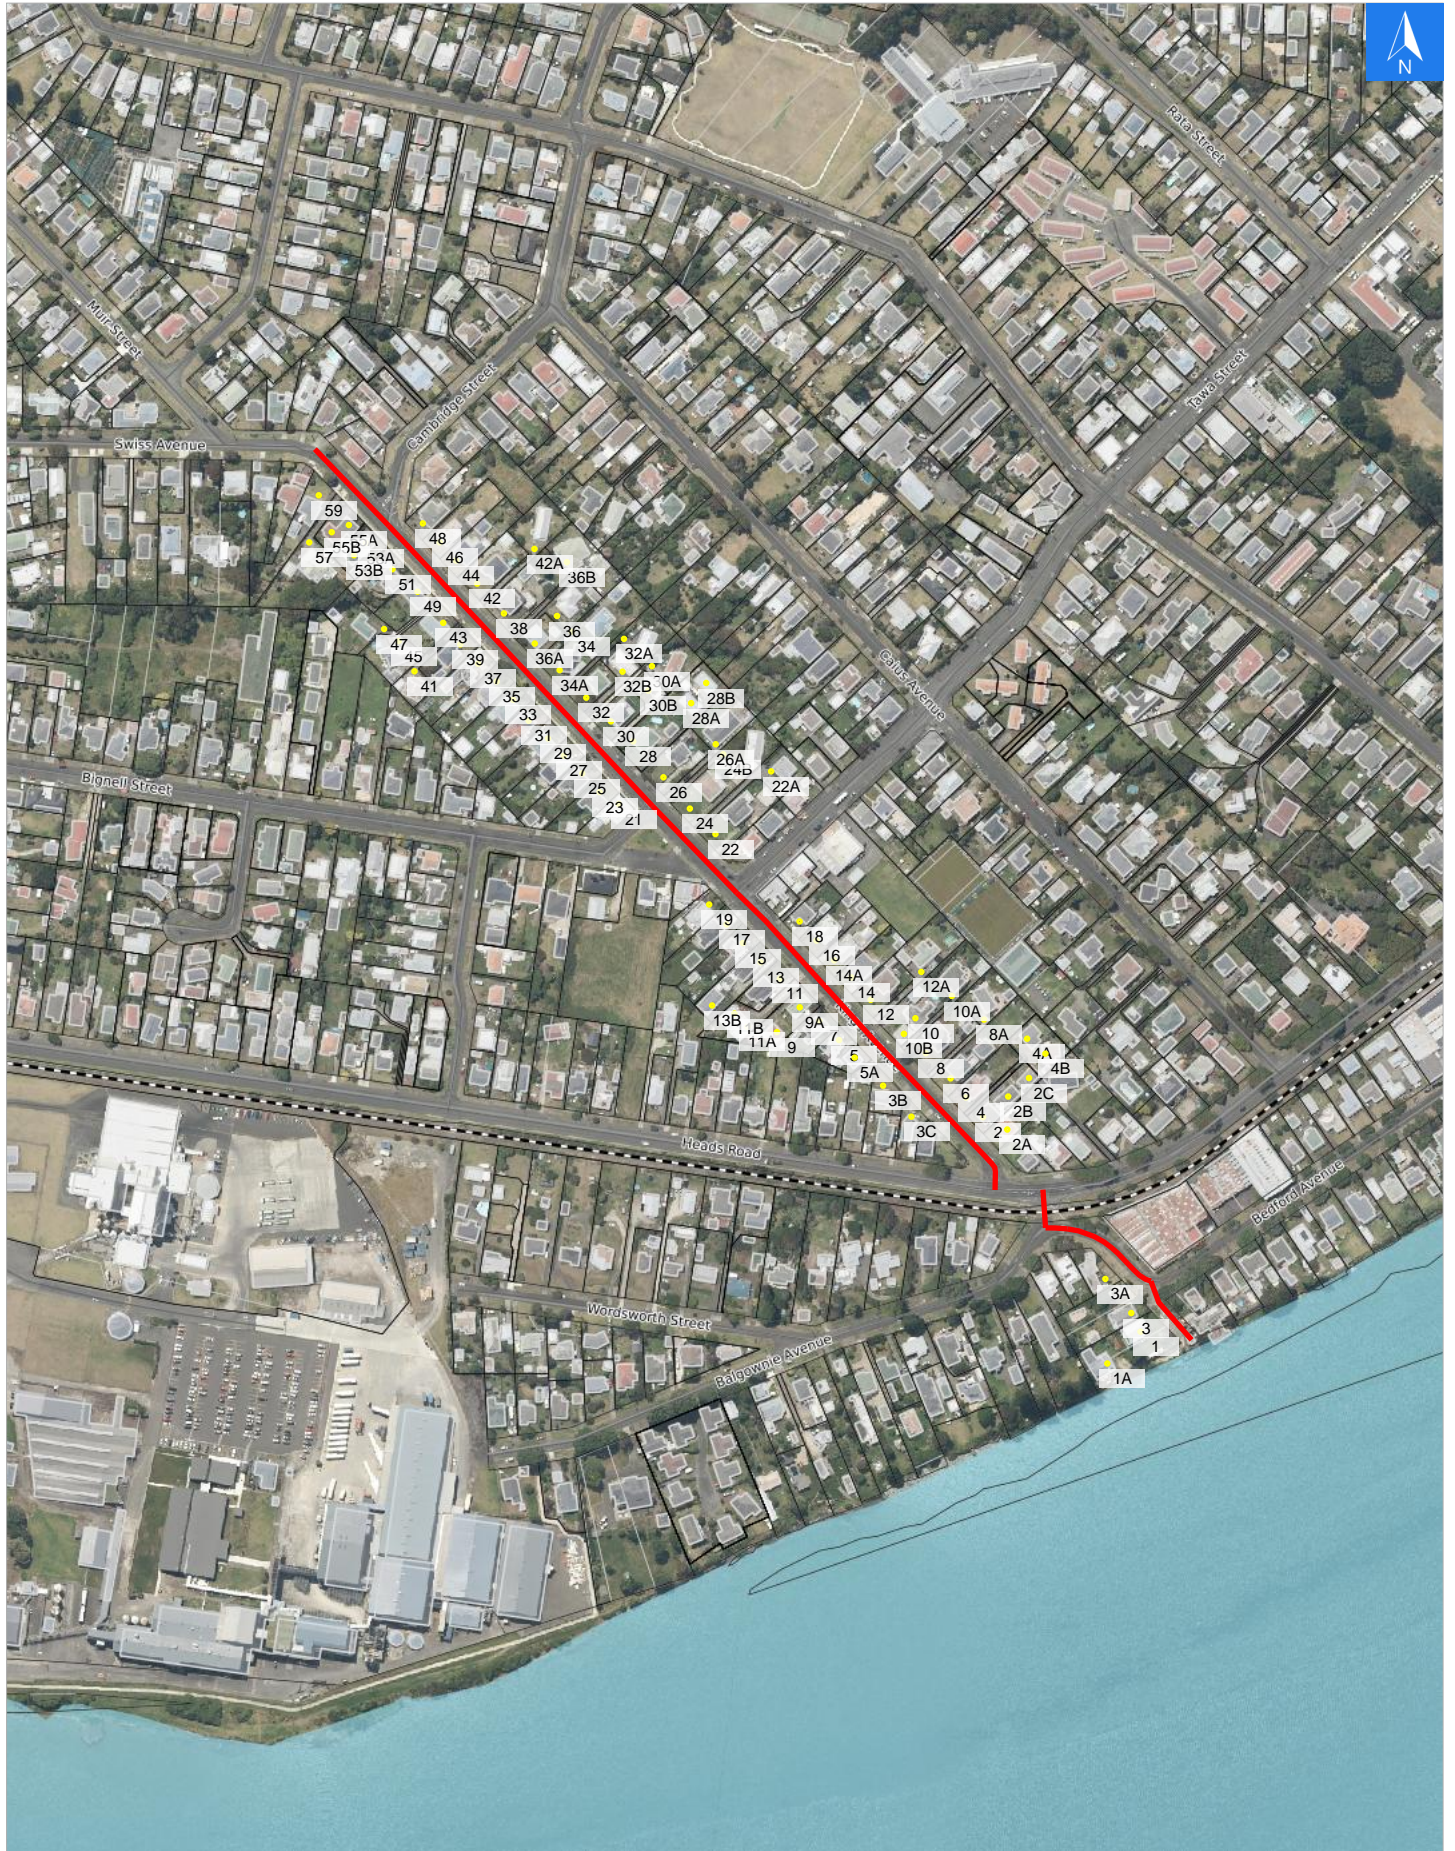

Wednesday, April 22, 2026

Disclaimer:

Digital map data sourced from Land Information New Zealand CROWN COPYRIGHT RESERVED.
The information displayed in the GIS has been taken from Whanganui District Council's databases and maps.
It is made available in good faith but its accuracy or completeness is not guaranteed. If the information is relied on in support of a resource consent it should be verified independently.

Scale 1: 5000

Wednesday, April 22, 2026

Disclaimer:

Digital map data sourced from Land Information New Zealand CROWN COPYRIGHT RESERVED.
The information displayed in the GIS has been taken from Whanganui District Council's databases and maps.
It is made available in good faith but its accuracy or completeness is not guaranteed. If the information is relied on in support of a resource consent it should be verified independently.