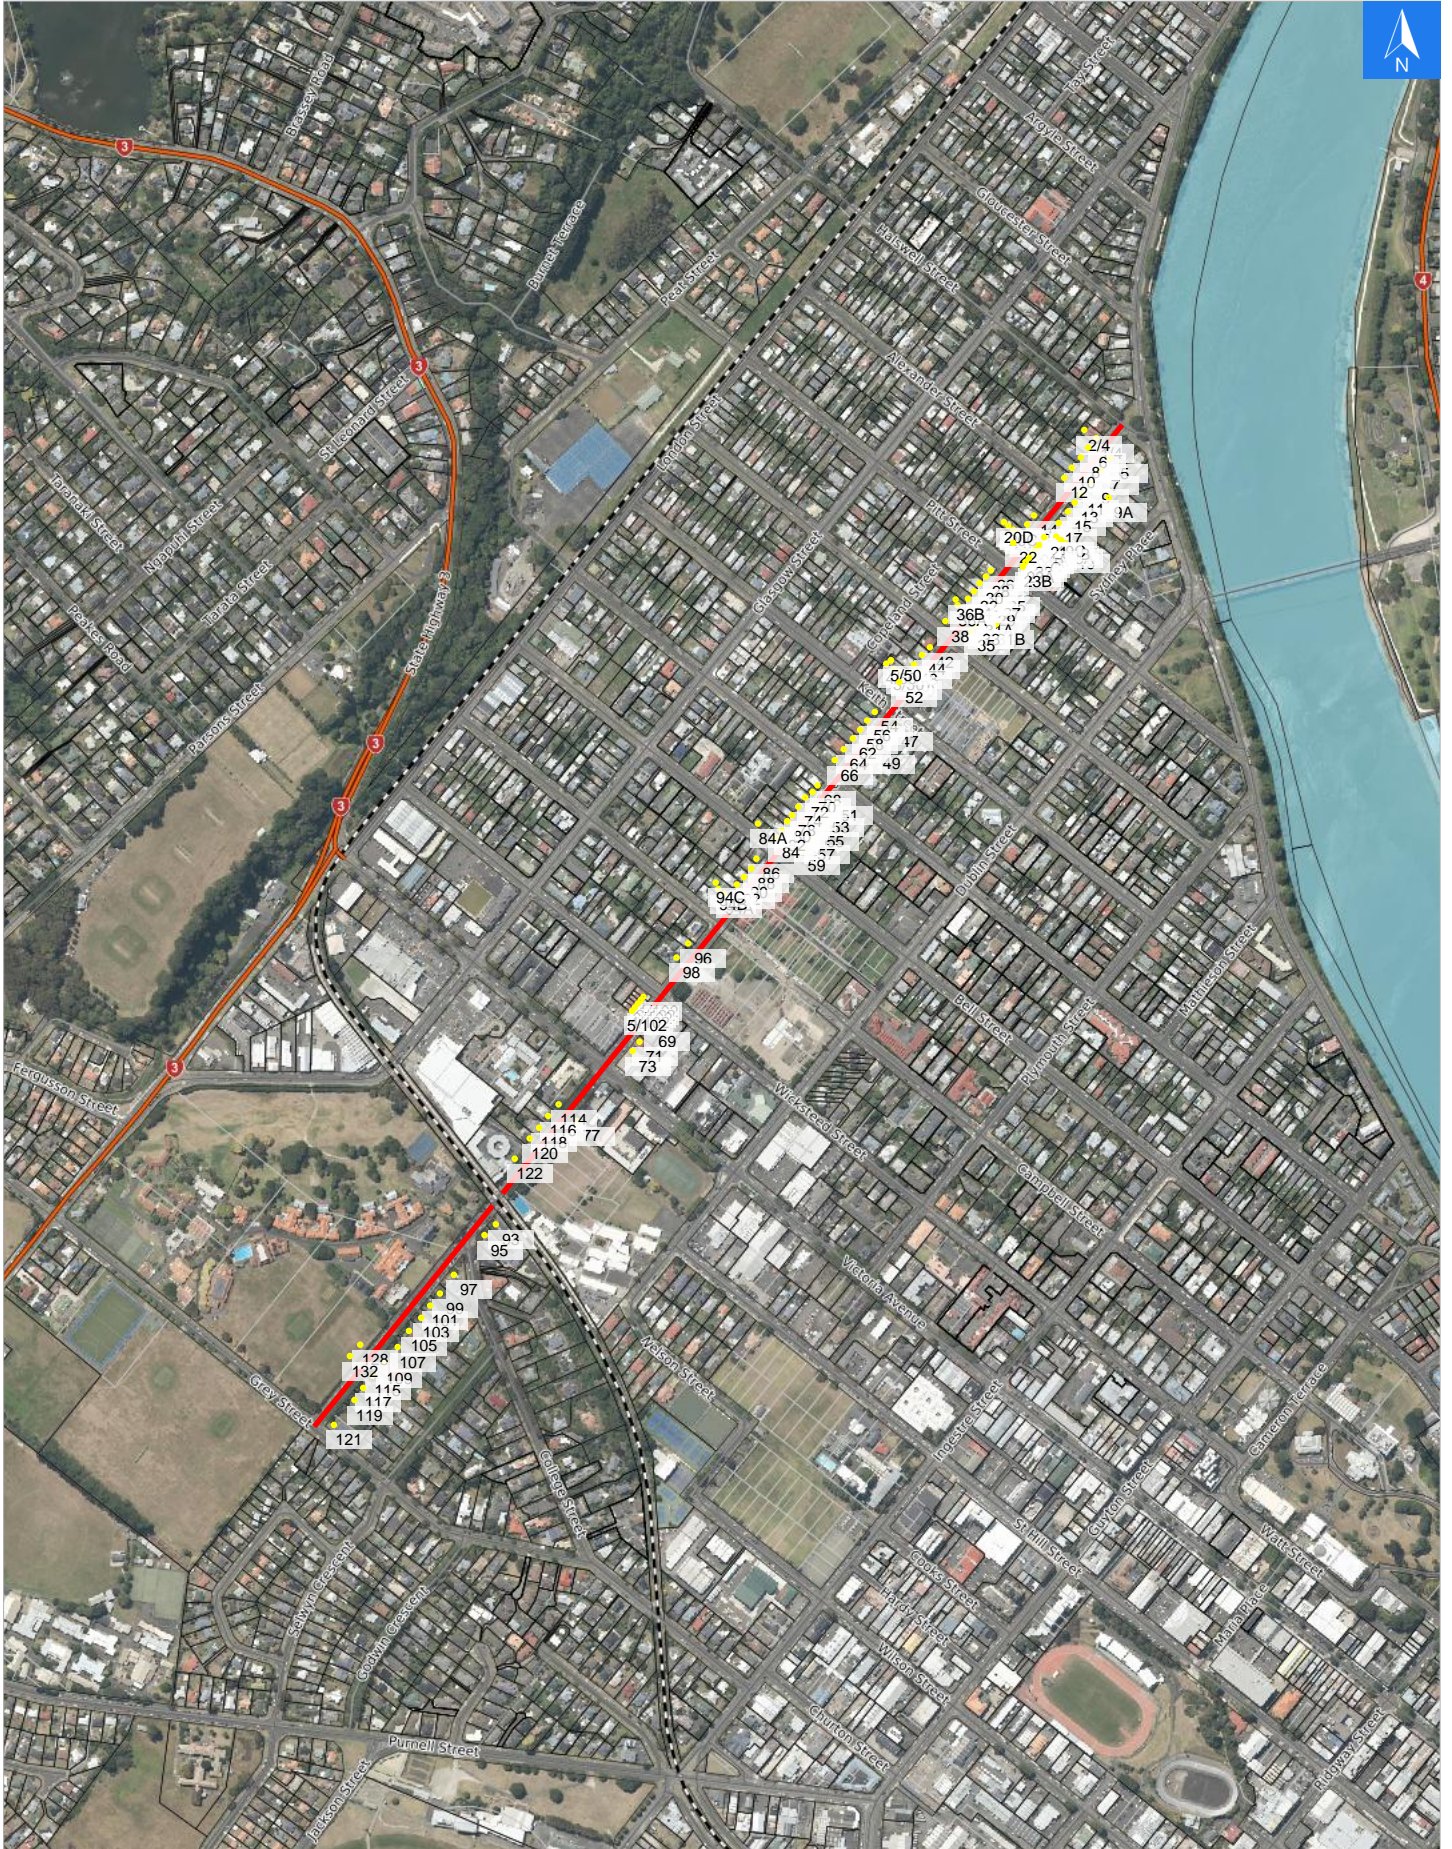

Wednesday, April 22, 2026

Disclaimer:

Digital map data sourced from Land Information New Zealand CROWN COPYRIGHT RESERVED.
The information displayed in the GIS has been taken from Whanganui District Council's databases and maps.
It is made available in good faith but its accuracy or completeness is not guaranteed. If the information is relied on in support of a resource consent it should be verified independently.

Scale 1: 10000

Wednesday, April 22, 2026

Disclaimer:

Digital map data sourced from Land Information New Zealand CROWN COPYRIGHT RESERVED.
The information displayed in the GIS has been taken from Whanganui District Council's databases and maps.
It is made available in good faith but its accuracy or completeness is not guaranteed. If the information is relied on in support of a resource consent it should be verified independently.