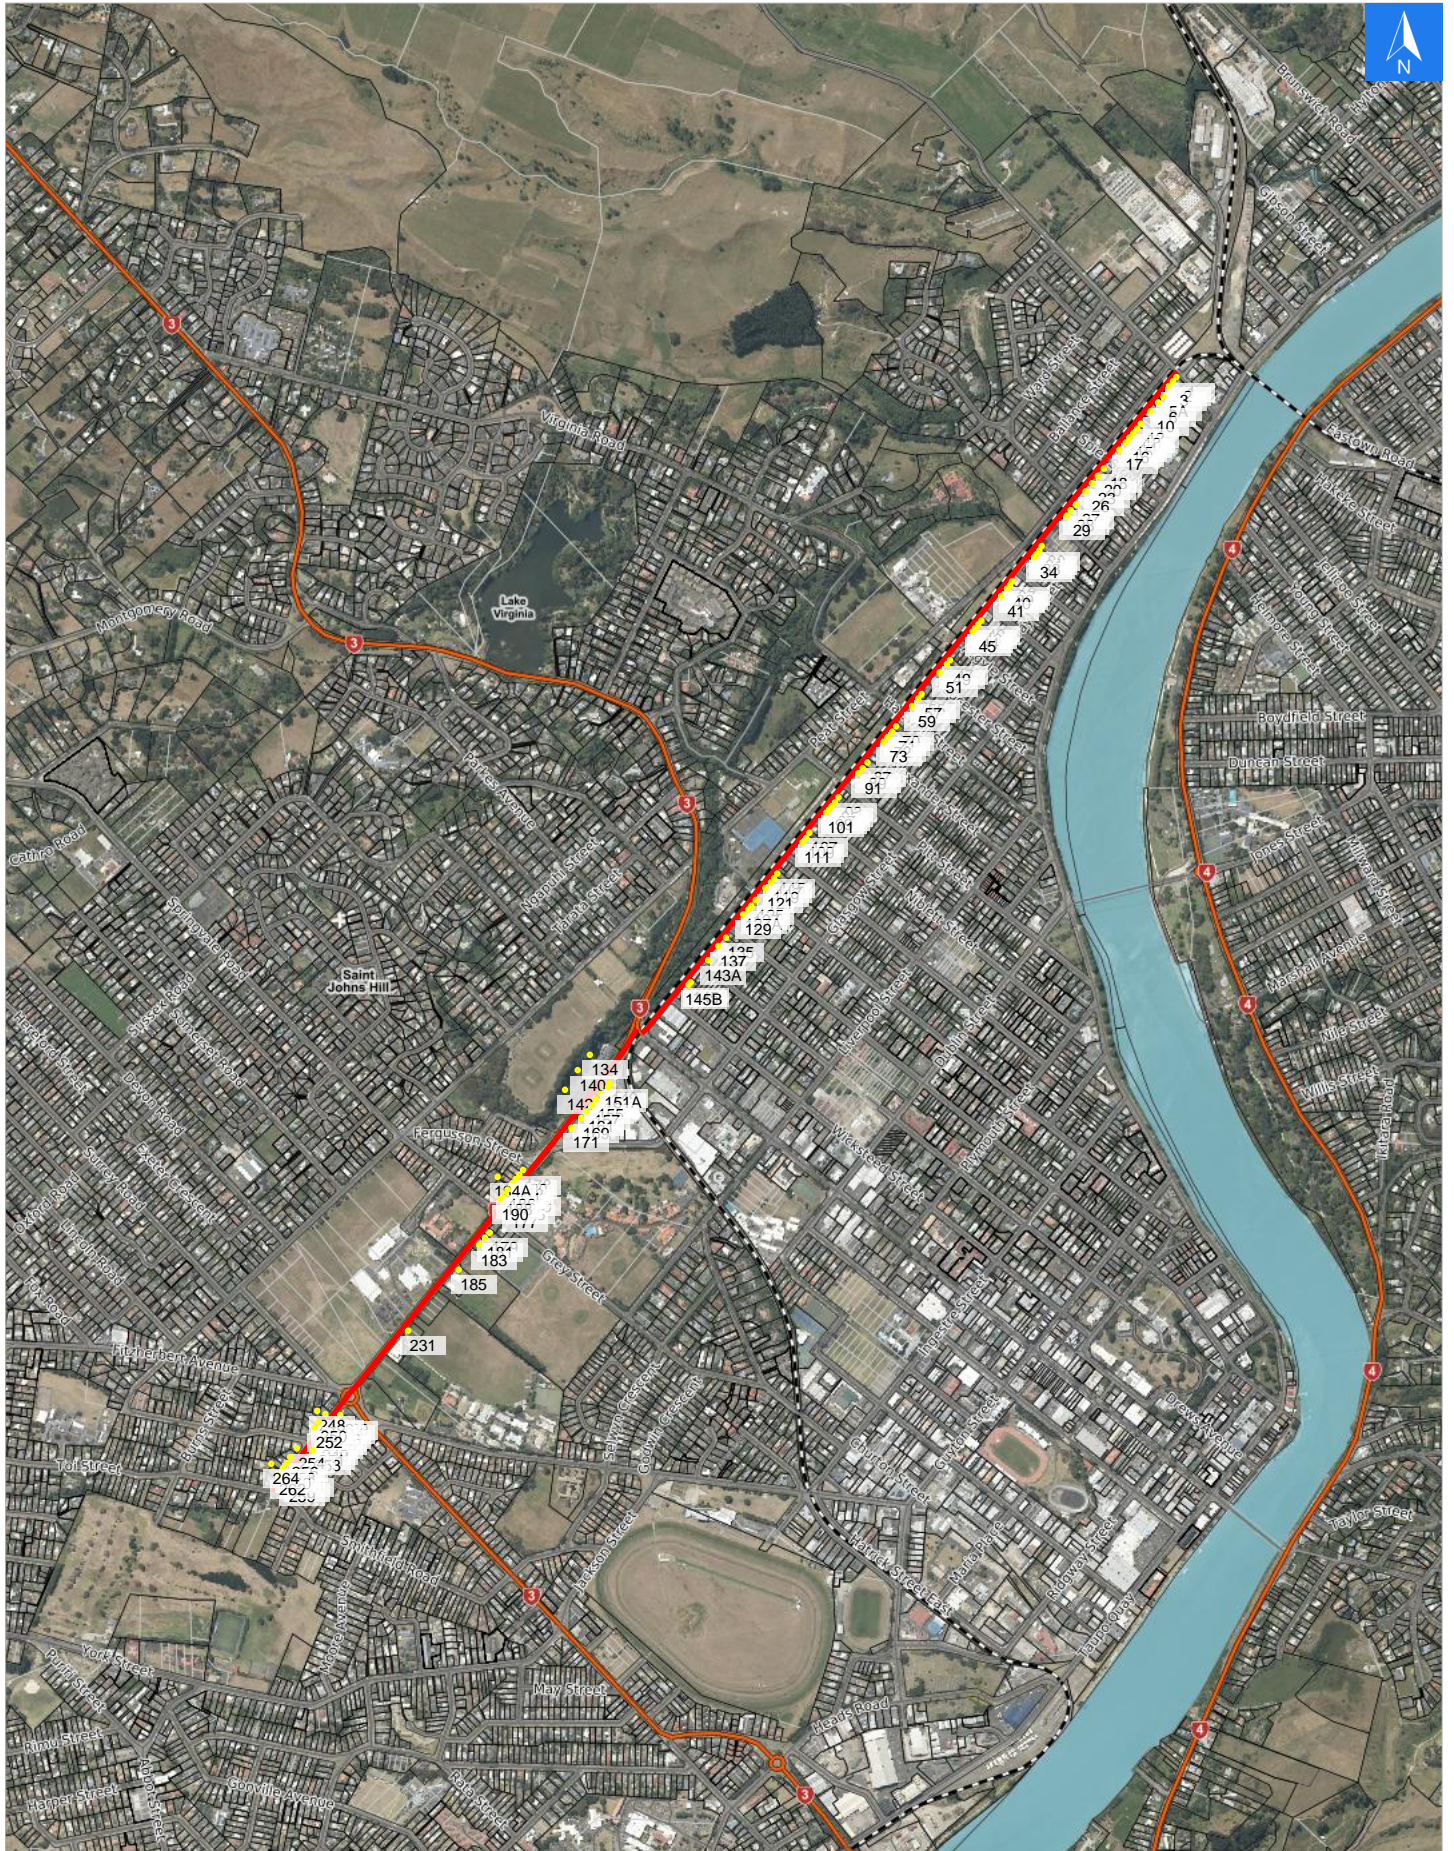

Wednesday, April 22, 2026

Disclaimer:

Digital map data sourced from Land Information New Zealand CROWN COPYRIGHT RESERVED.
The information displayed in the GIS has been taken from Whanganui District Council's databases and maps.
It is made available in good faith but its accuracy or completeness is not guaranteed. If the information is relied on in support of a resource consent it should be verified independently.

Scale 1: 20000

Wednesday, April 22, 2026

Disclaimer:

Digital map data sourced from Land Information New Zealand CROWN COPYRIGHT RESERVED.
The information displayed in the GIS has been taken from Whanganui District Council's databases and maps.
It is made available in good faith but its accuracy or completeness is not guaranteed. If the information is relied on in support of a resource consent it should be verified independently.