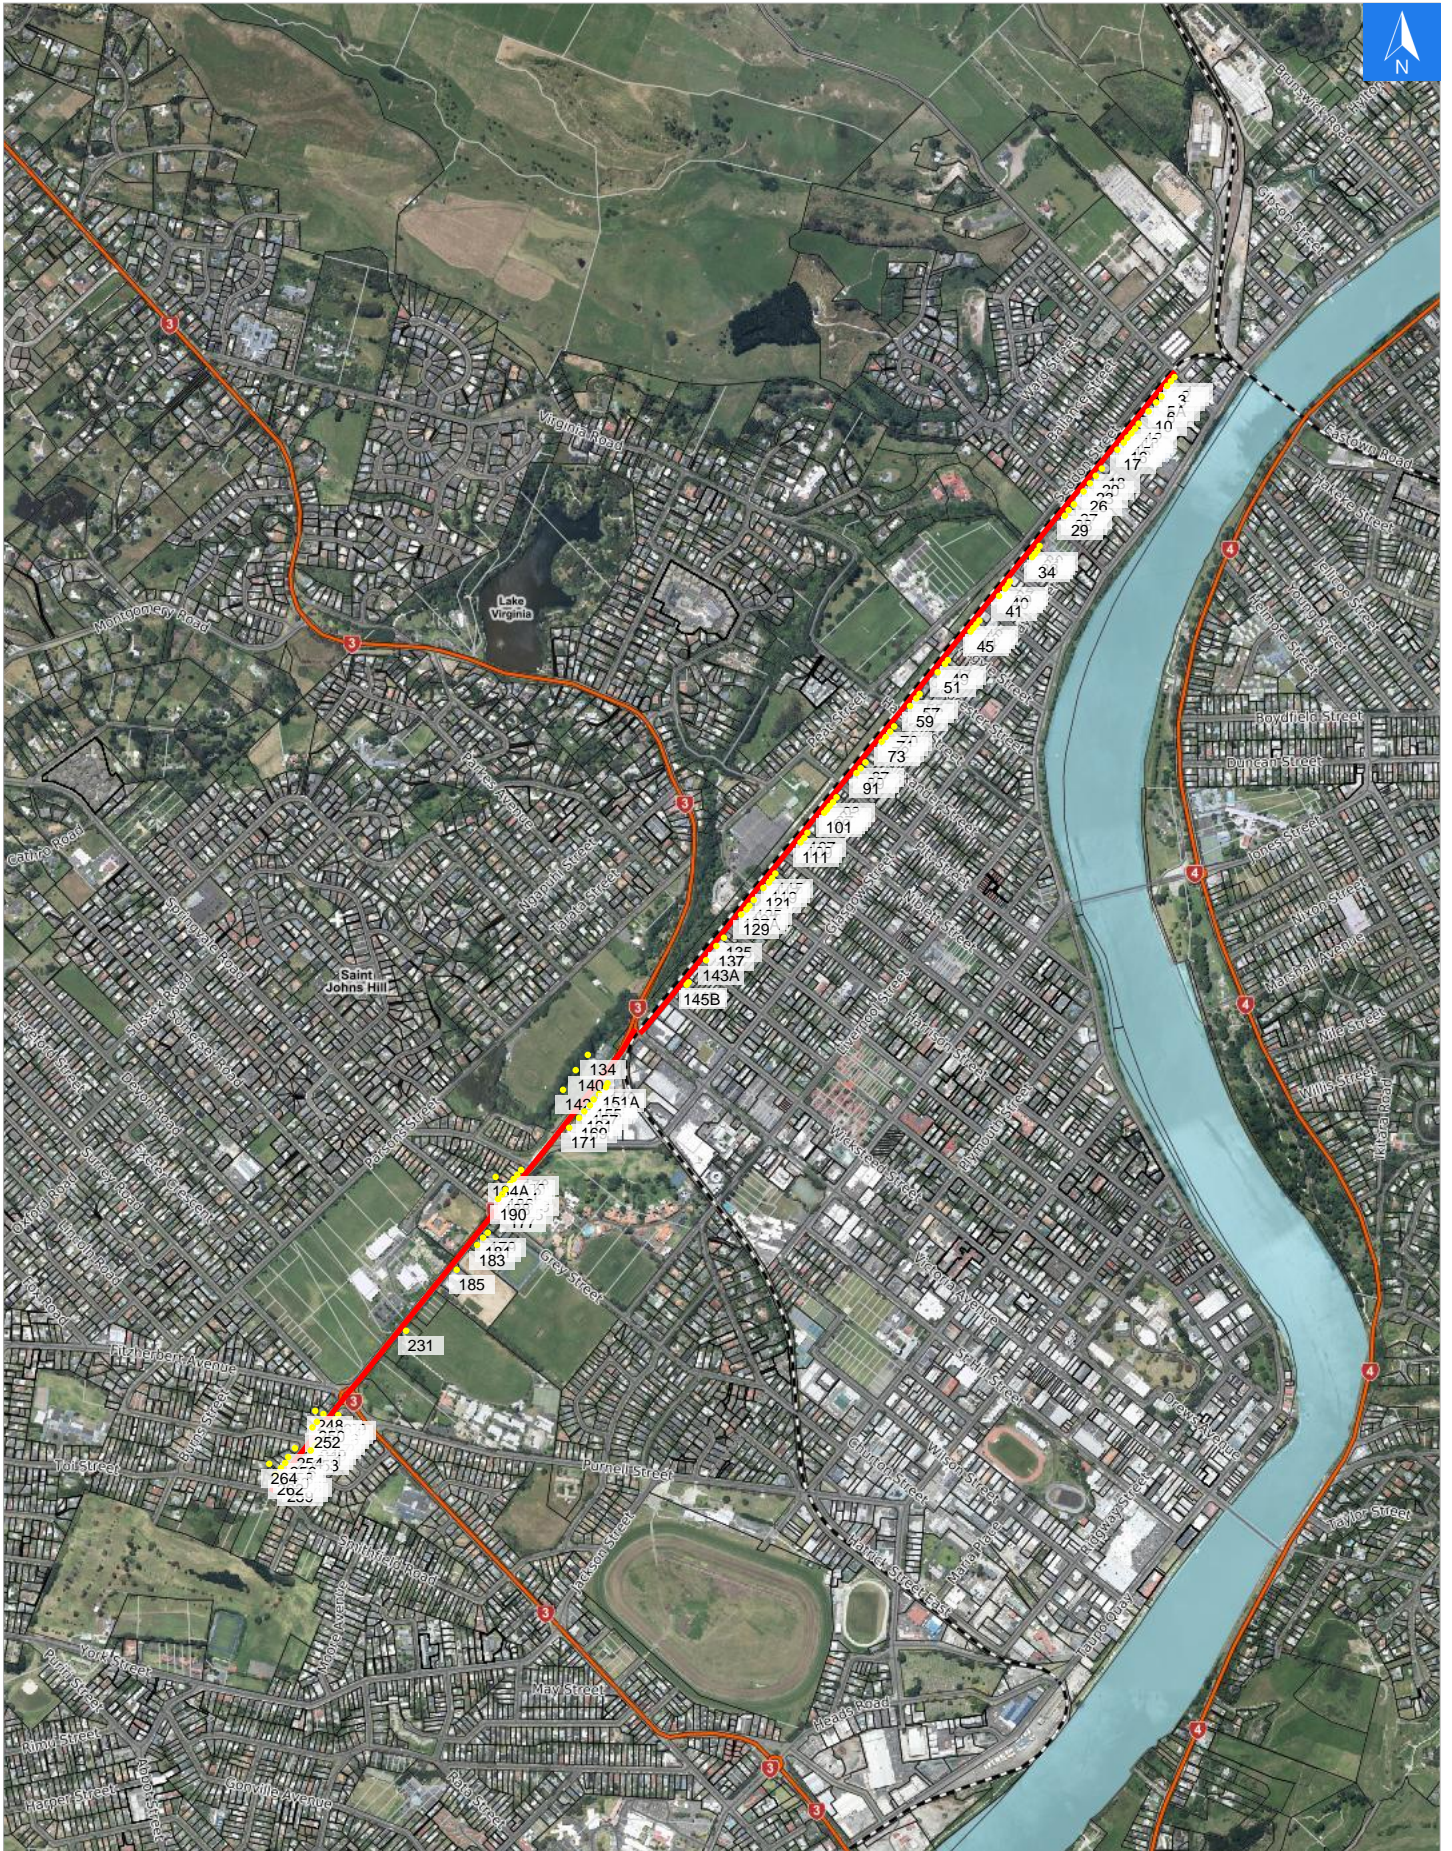

Disclaimer:

Digital map data sourced from Land Information New Zealand CROWN COPYRIGHT RESERVED.  
The information displayed in the GIS has been taken from Whanganui District Council's databases and maps.  
It is made available in good faith but its accuracy or completeness is not guaranteed. If the information is relied on in support of a resource consent it should be verified independently.

Wednesday, September 25, 2024

Scale 1: 20000

Wednesday, September 25, 2024

**Disclaimer:**

Digital map data sourced from Land Information New Zealand CROWN COPYRIGHT RESERVED.  
The information displayed in the GIS has been taken from Whanganui District Council's databases and maps.  
It is made available in good faith but its accuracy or completeness is not guaranteed. If the information is relied on in support of a resource consent it should be verified independently.