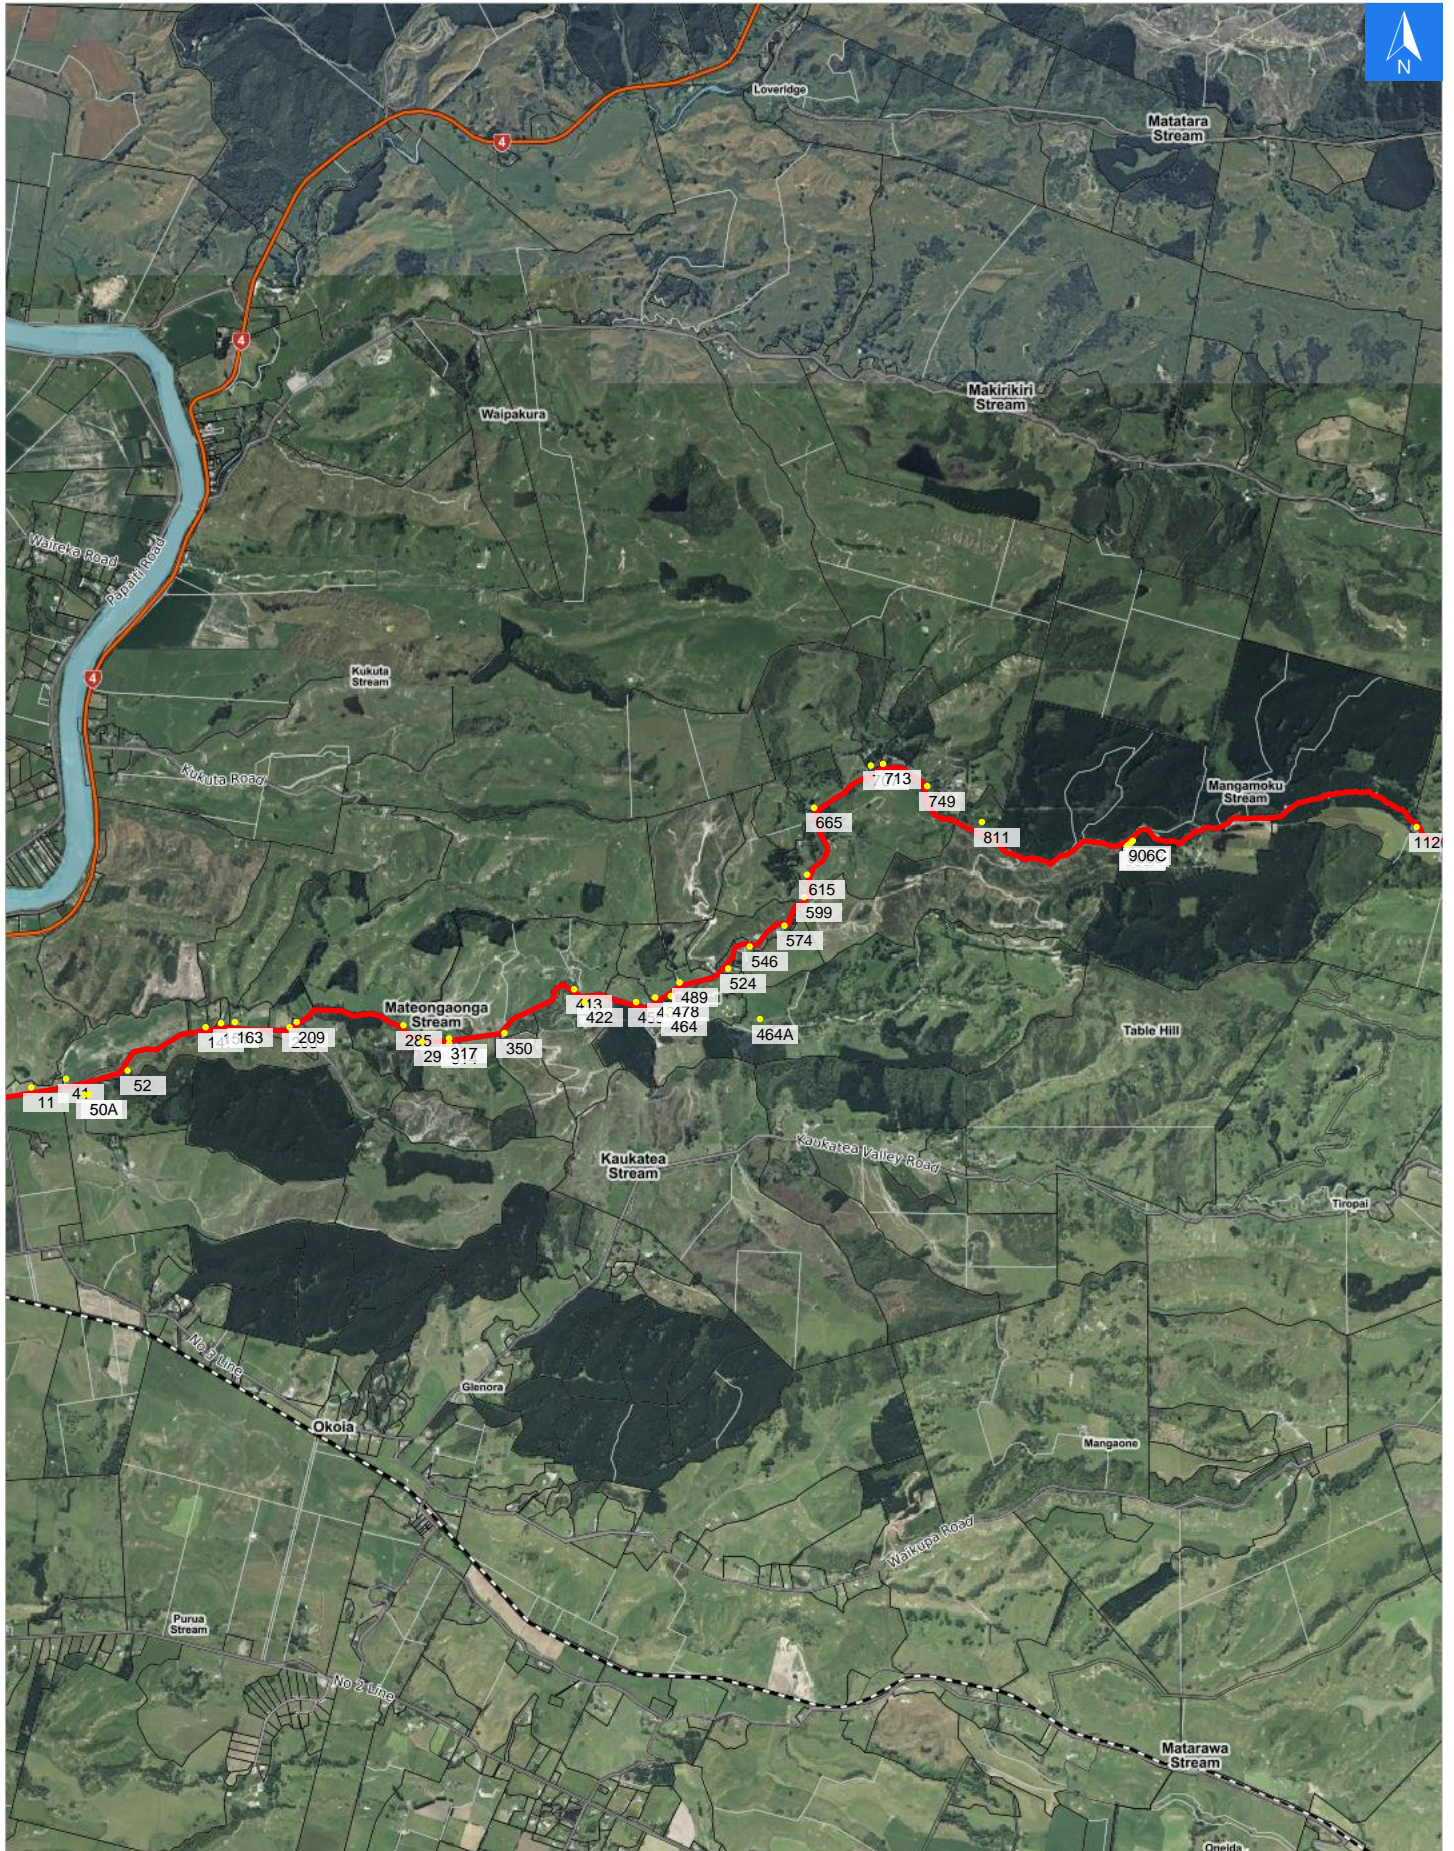

Disclaimer:

Digital map data sourced from Land Information New Zealand CROWN COPYRIGHT RESERVED.
The information displayed in the GIS has been taken from Whanganui District Council's databases and maps.
It is made available in good faith but its accuracy or completeness is not guaranteed. If the information is relied on in support of a resource consent it should be verified independently.

Wednesday, September 25, 2024

Scale 1: 50000

Wednesday, September 25, 2024

Disclaimer:

Digital map data sourced from Land Information New Zealand CROWN COPYRIGHT RESERVED.
The information displayed in the GIS has been taken from Whanganui District Council's databases and maps.
It is made available in good faith but its accuracy or completeness is not guaranteed. If the information is relied on in support of a resource consent it should be verified independently.