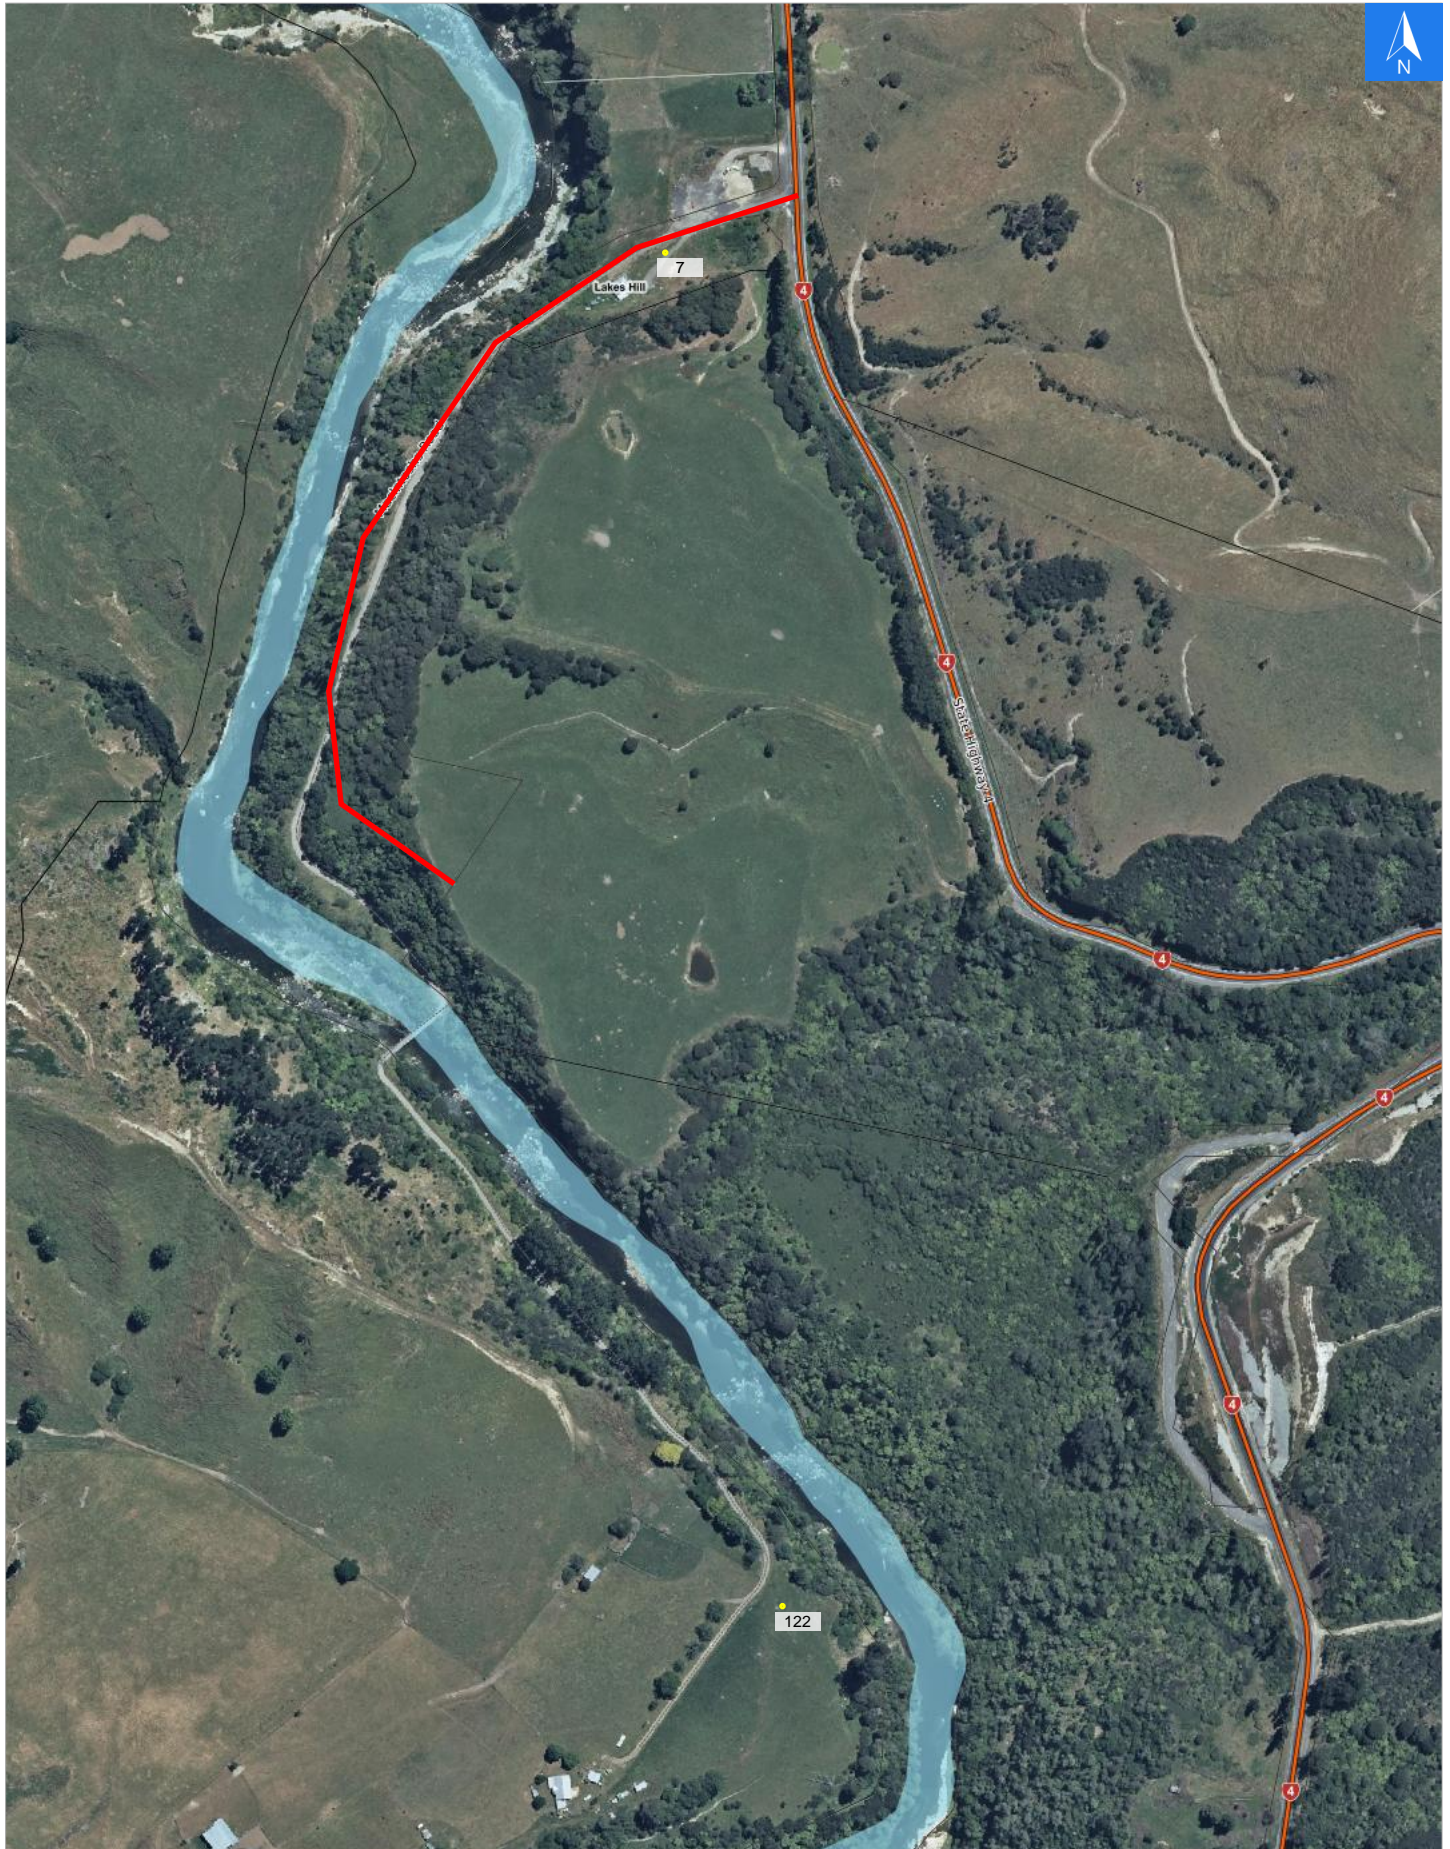

Wednesday, September 25, 2024

Disclaimer:

Digital map data sourced from Land Information New Zealand CROWN COPYRIGHT RESERVED.
The information displayed in the GIS has been taken from Whanganui District Council's databases and maps.
It is made available in good faith but its accuracy or completeness is not guaranteed. If the information is relied on in support of a resource consent it should be verified independently.

Scale 1: 5000

Wednesday, September 25, 2024

Disclaimer:

Digital map data sourced from Land Information New Zealand CROWN COPYRIGHT RESERVED.
The information displayed in the GIS has been taken from Whanganui District Council's databases and maps.
It is made available in good faith but its accuracy or completeness is not guaranteed. If the information is relied on in support of a resource consent it should be verified independently.

Road Evacuation Addresses

Data sourced from LINZ

LINZ Address	Notes	Date Time Visited	Placard
7 MacIntoshs Road, Kakatahi, Whanganui			W Y1 Y2 R1 R2
122 MacIntoshs Road, Kakatahi, Whanganui			W Y1 Y2 R1 R2