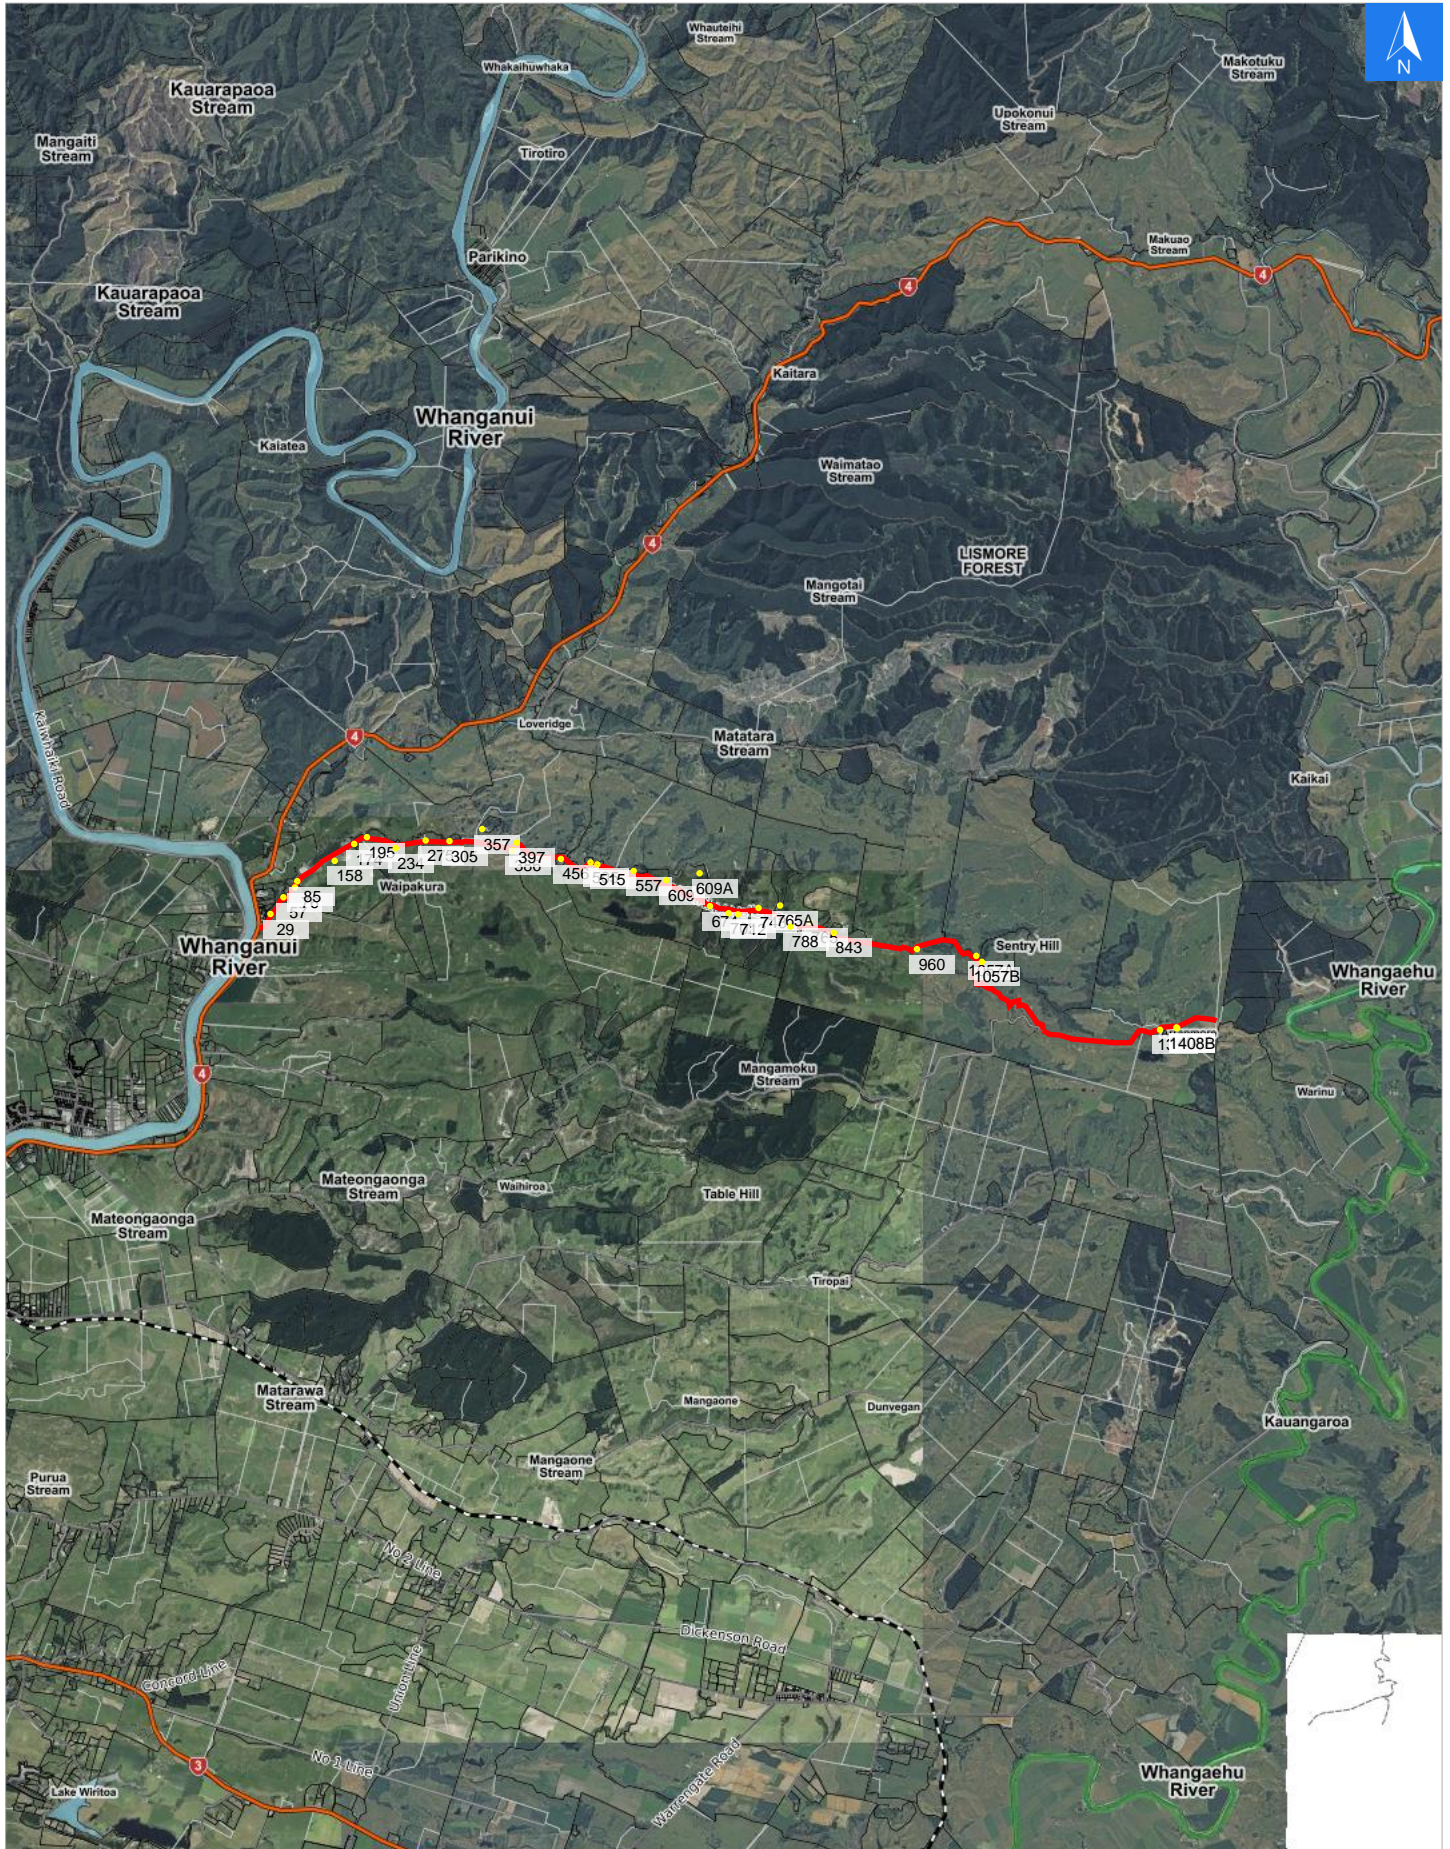

Disclaimer:

Digital map data sourced from Land Information New Zealand CROWN COPYRIGHT RESERVED.
The information displayed in the GIS has been taken from Whanganui District Council's databases and maps.
It is made available in good faith but its accuracy or completeness is not guaranteed. If the information is relied on in support of a resource consent it should be verified independently.

Wednesday, September 25, 2024

Scale 1: 100000

Wednesday, September 25, 2024

Disclaimer:

Digital map data sourced from Land Information New Zealand CROWN COPYRIGHT RESERVED.
The information displayed in the GIS has been taken from Whanganui District Council's databases and maps.
It is made available in good faith but its accuracy or completeness is not guaranteed. If the information is relied on in support of a resource consent it should be verified independently.