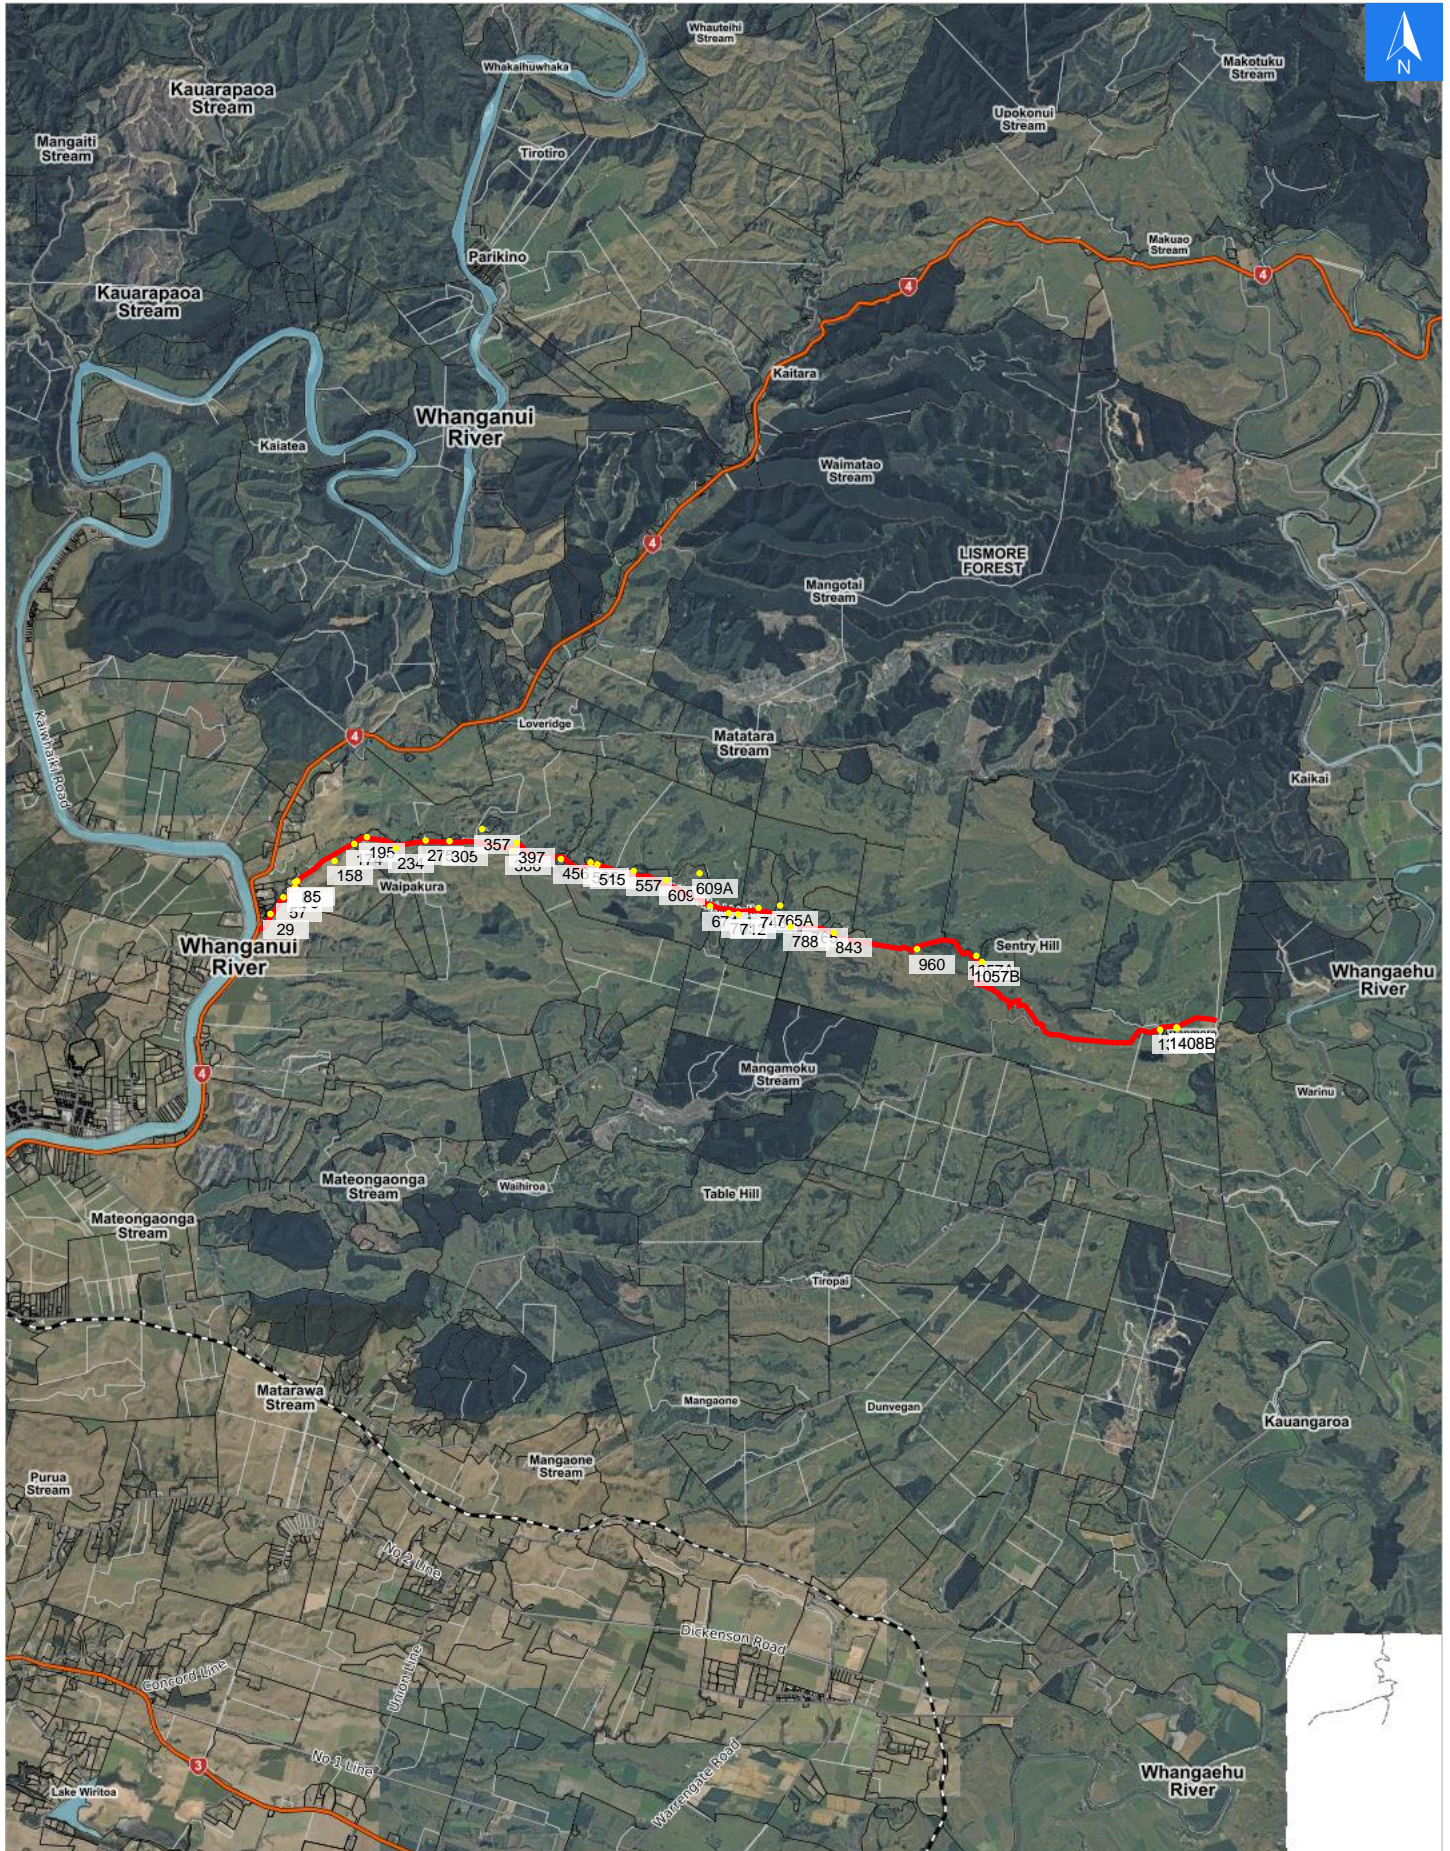

Wednesday, April 15, 2026

Disclaimer:

Digital map data sourced from Land Information New Zealand CROWN COPYRIGHT RESERVED. The information displayed in the GIS has been taken from Whanganui District Council's databases and maps. It is made available in good faith but its accuracy or completeness is not guaranteed. If the information is relied on in support of a resource consent it should be verified independently.

Scale 1: 100000

Wednesday, April 15, 2026

Disclaimer:

Digital map data sourced from Land Information New Zealand CROWN COPYRIGHT RESERVED.
The information displayed in the GIS has been taken from Whanganui District Council's databases and maps.
It is made available in good faith but its accuracy or completeness is not guaranteed. If the information is relied on in support of a resource consent it should be verified independently.