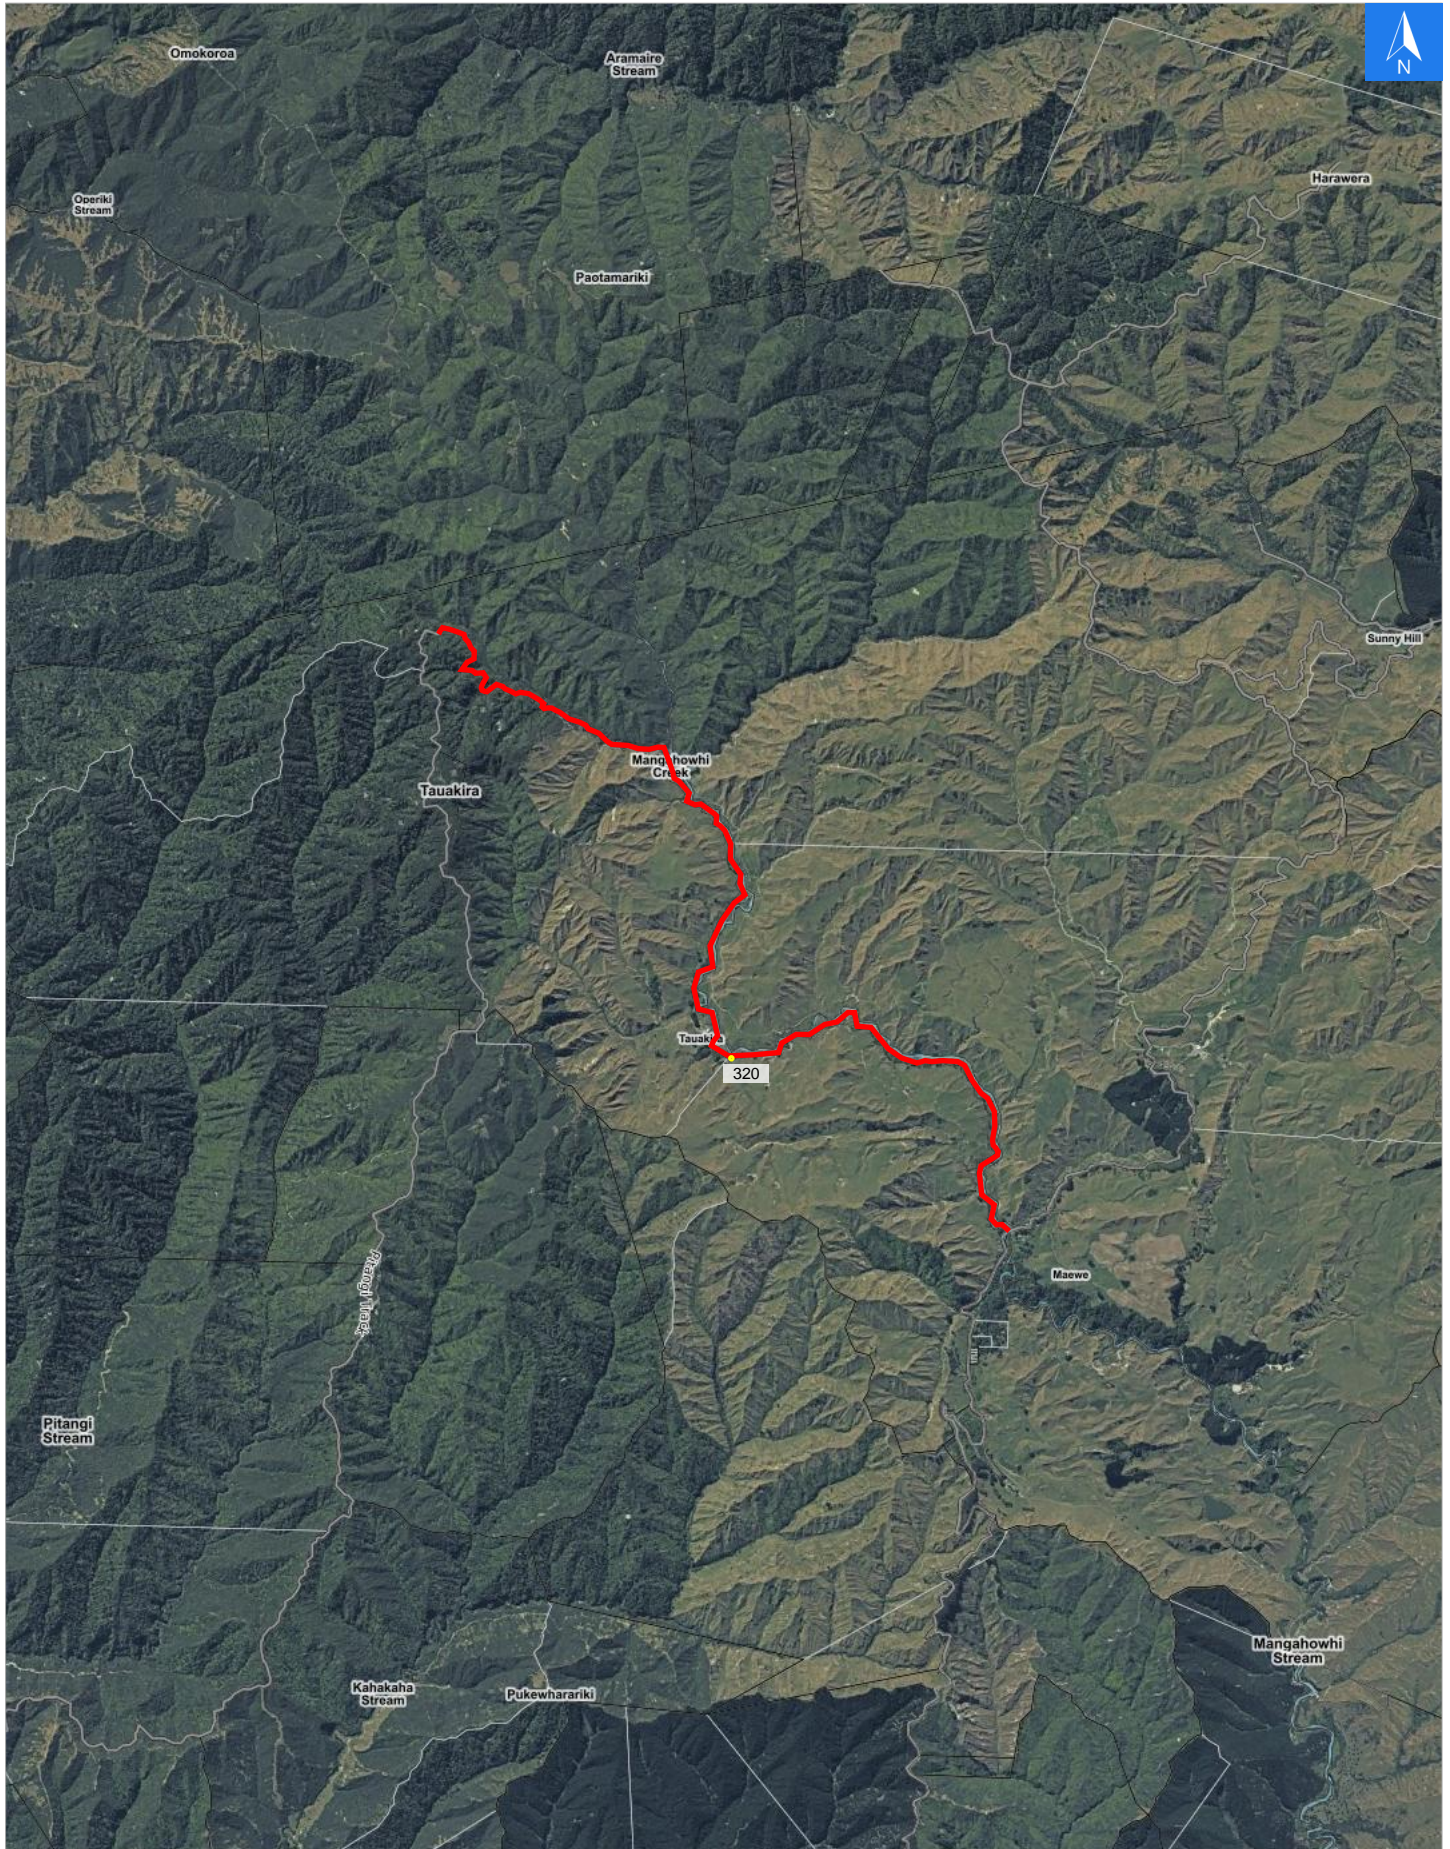

Wednesday, April 15, 2026

Disclaimer:

Digital map data sourced from Land Information New Zealand CROWN COPYRIGHT RESERVED.
The information displayed in the GIS has been taken from Whanganui District Council's databases and maps.
It is made available in good faith but its accuracy or completeness is not guaranteed. If the information is relied on in support of a resource consent it should be verified independently.

Scale 1: 50000

Wednesday, April 15, 2026

Disclaimer:

Digital map data sourced from Land Information New Zealand CROWN COPYRIGHT RESERVED.
The information displayed in the GIS has been taken from Whanganui District Council's databases and maps.
It is made available in good faith but its accuracy or completeness is not guaranteed. If the information is relied on in support of a resource consent it should be verified independently.

Road Evacuation Addresses

Data sourced from LINZ

LINZ Address	Notes	Date Time Visited	Placard
320 Mangahowai Road, Parikino, Whanganui			W Y1 Y2 R1 R2