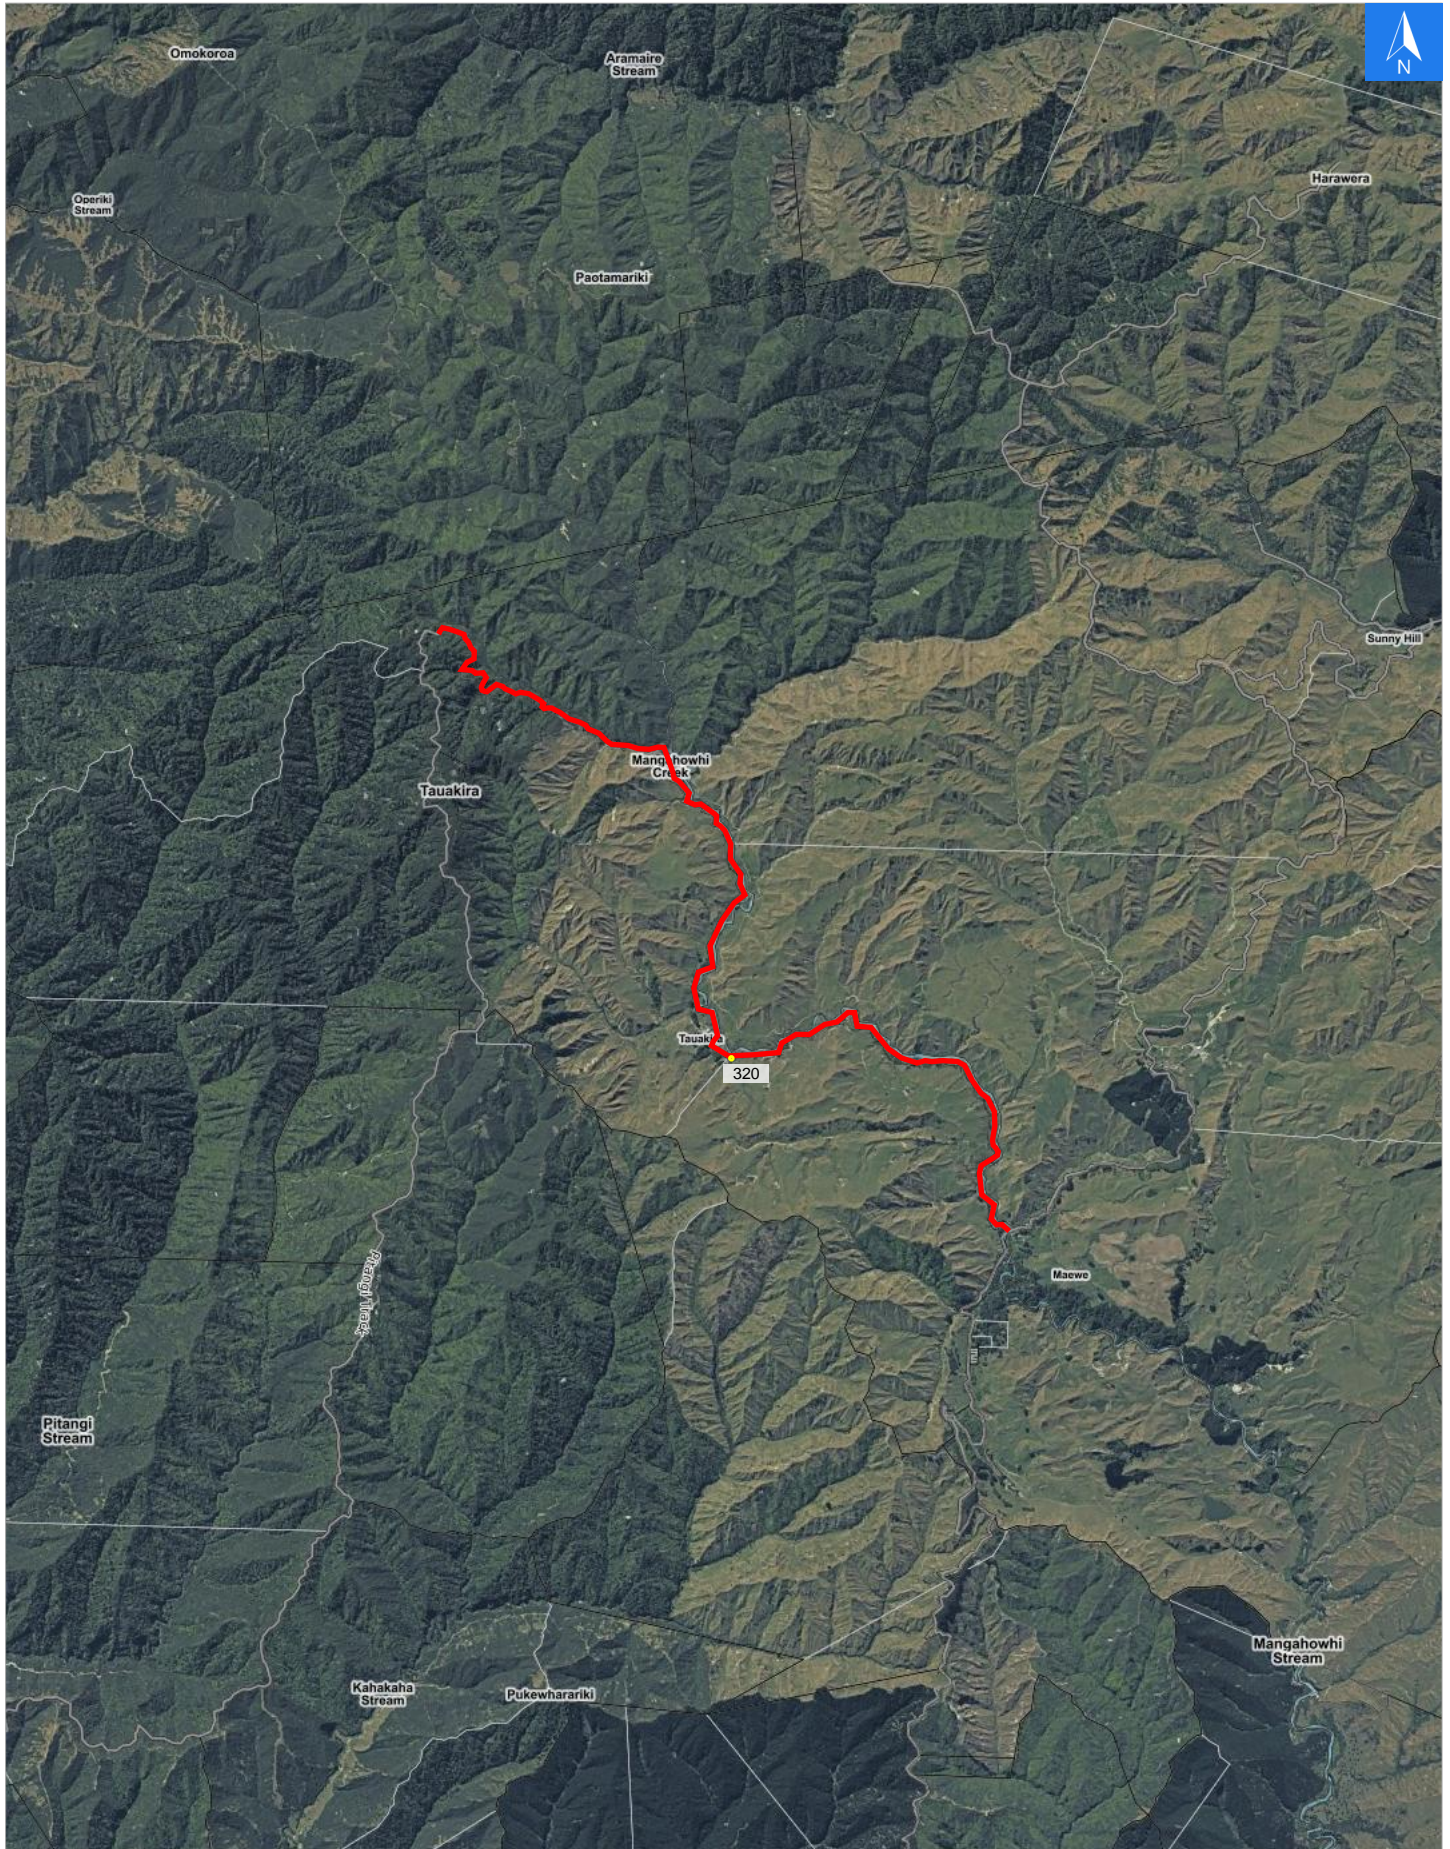

**Disclaimer:**

Digital map data sourced from Land Information New Zealand CROWN COPYRIGHT RESERVED.  
The information displayed in the GIS has been taken from Whanganui District Council's databases and maps.  
It is made available in good faith but its accuracy or completeness is not guaranteed. If the information is relied on in support of a resource consent it should be verified independently.

Wednesday, September 25, 2024

Scale 1: 50000

Wednesday, September 25, 2024

**Disclaimer:**

Digital map data sourced from Land Information New Zealand CROWN COPYRIGHT RESERVED.  
The information displayed in the GIS has been taken from Whanganui District Council's databases and maps.  
It is made available in good faith but its accuracy or completeness is not guaranteed. If the information is relied on in support of a resource consent it should be verified independently.

**Road Evacuation Addresses**

Data sourced from LINZ

LINZ Address	Notes	Date Time Visited	Placard
320 Mangahowai Road, Parikino, Whanganui			W Y1 Y2 R1 R2