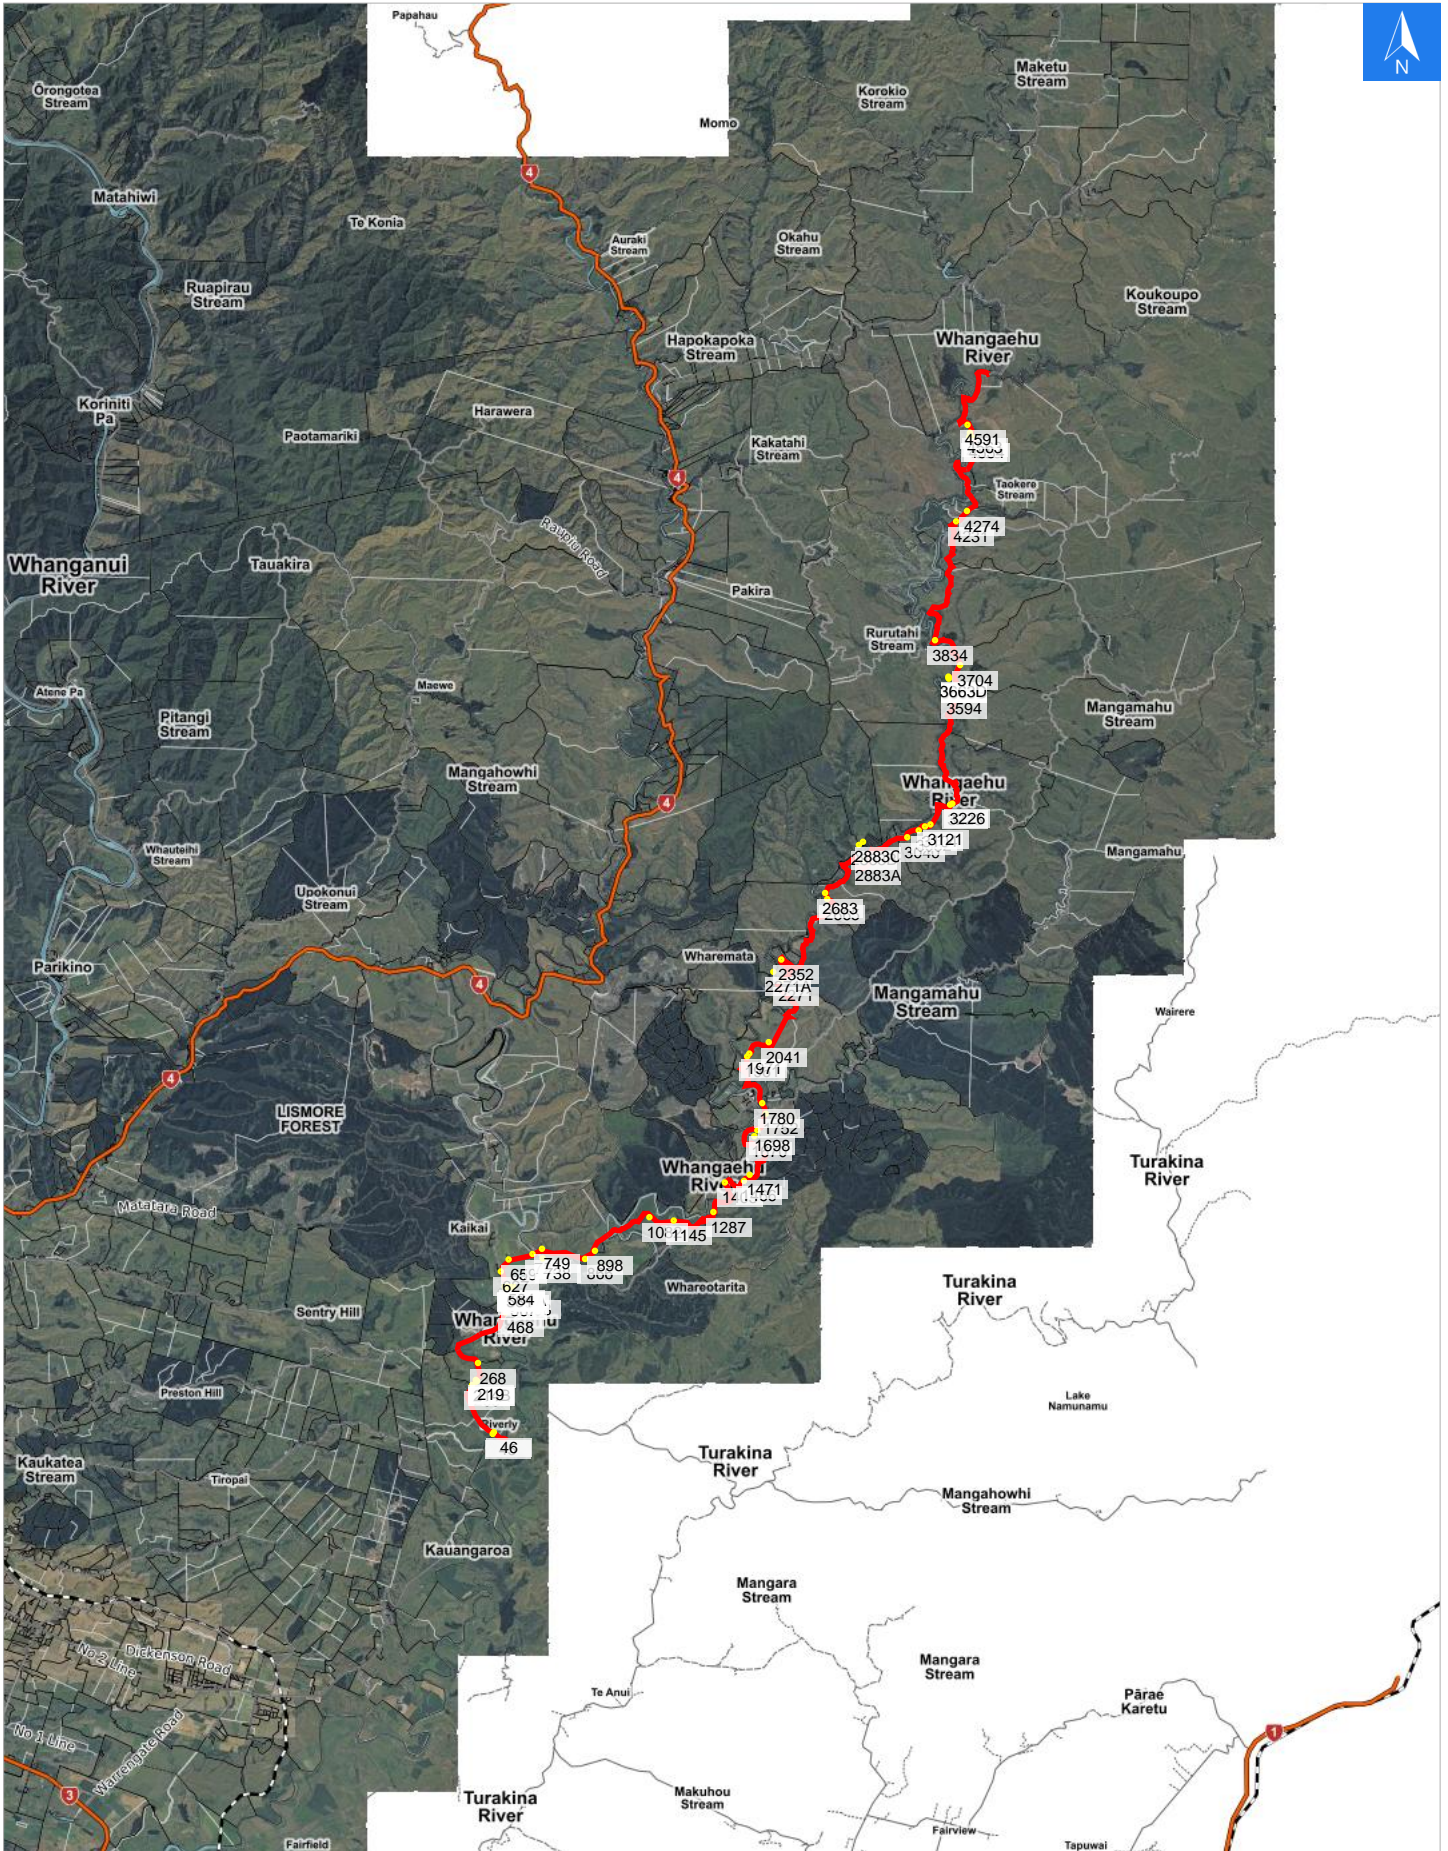

Wednesday, April 15, 2026

Disclaimer:

Digital map data sourced from Land Information New Zealand CROWN COPYRIGHT RESERVED. The information displayed in the GIS has been taken from Whanganui District Council's databases and maps. It is made available in good faith but its accuracy or completeness is not guaranteed. If the information is relied on in support of a resource consent it should be verified independently.

Scale 1: 200000

Wednesday, April 15, 2026

Disclaimer:

Digital map data sourced from Land Information New Zealand CROWN COPYRIGHT RESERVED.
The information displayed in the GIS has been taken from Whanganui District Council's databases and maps.
It is made available in good faith but its accuracy or completeness is not guaranteed. If the information is relied on in support of a resource consent it should be verified independently.