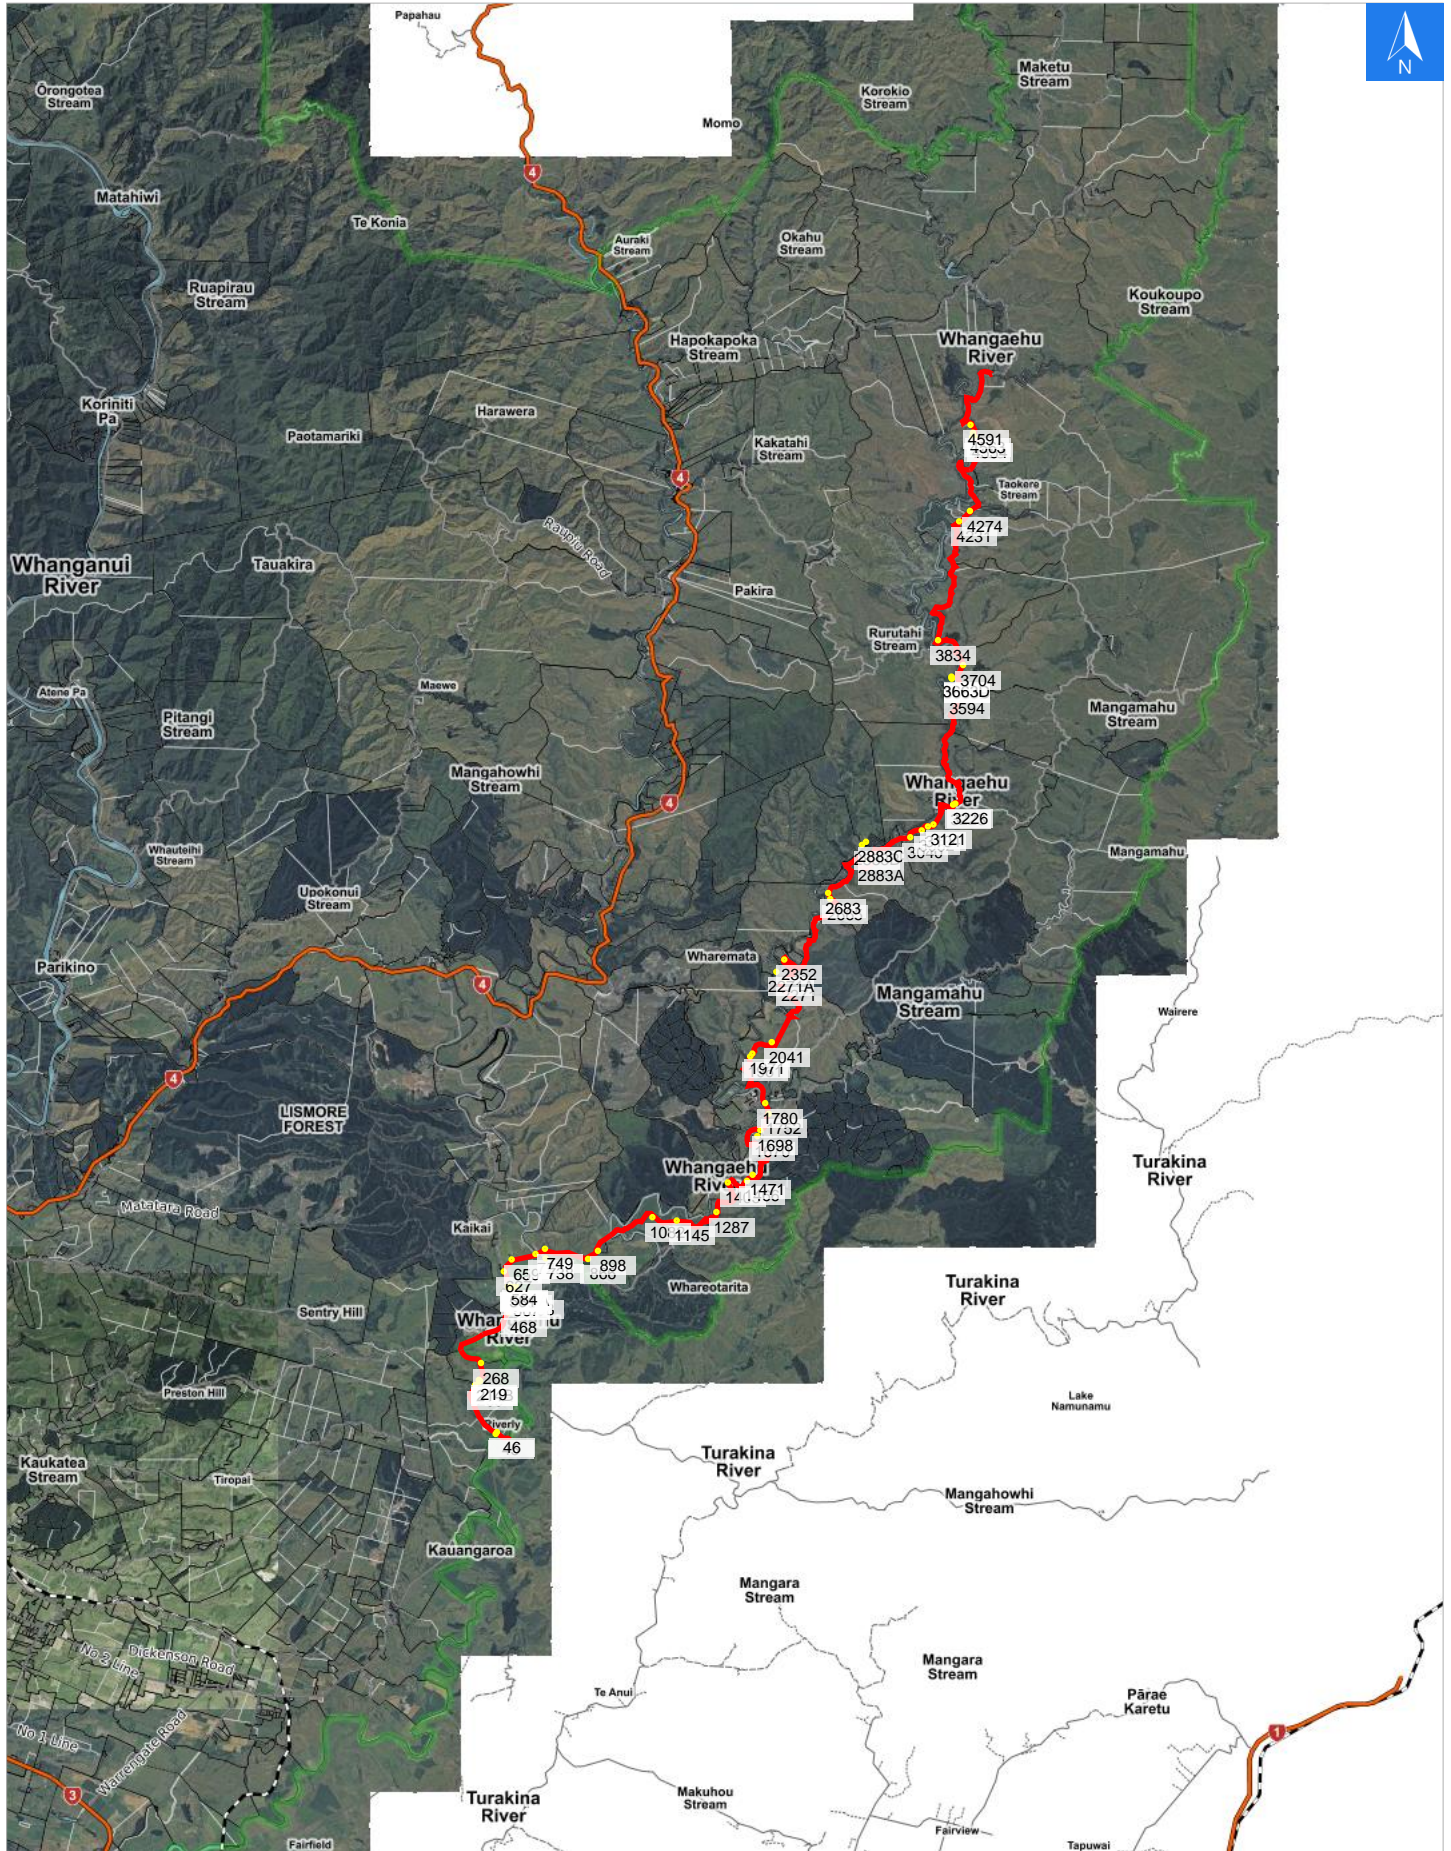

**Disclaimer:**

Digital map data sourced from Land Information New Zealand CROWN COPYRIGHT RESERVED. The information displayed in the GIS has been taken from Whanganui District Council's databases and maps. It is made available in good faith but its accuracy or completeness is not guaranteed. If the information is relied on in support of a resource consent it should be verified independently.

Wednesday, September 25, 2024

Scale 1: 200000

Wednesday, September 25, 2024

**Disclaimer:**

Digital map data sourced from Land Information New Zealand CROWN COPYRIGHT RESERVED.  
The information displayed in the GIS has been taken from Whanganui District Council's databases and maps.  
It is made available in good faith but its accuracy or completeness is not guaranteed. If the information is relied on in support of a resource consent it should be verified independently.