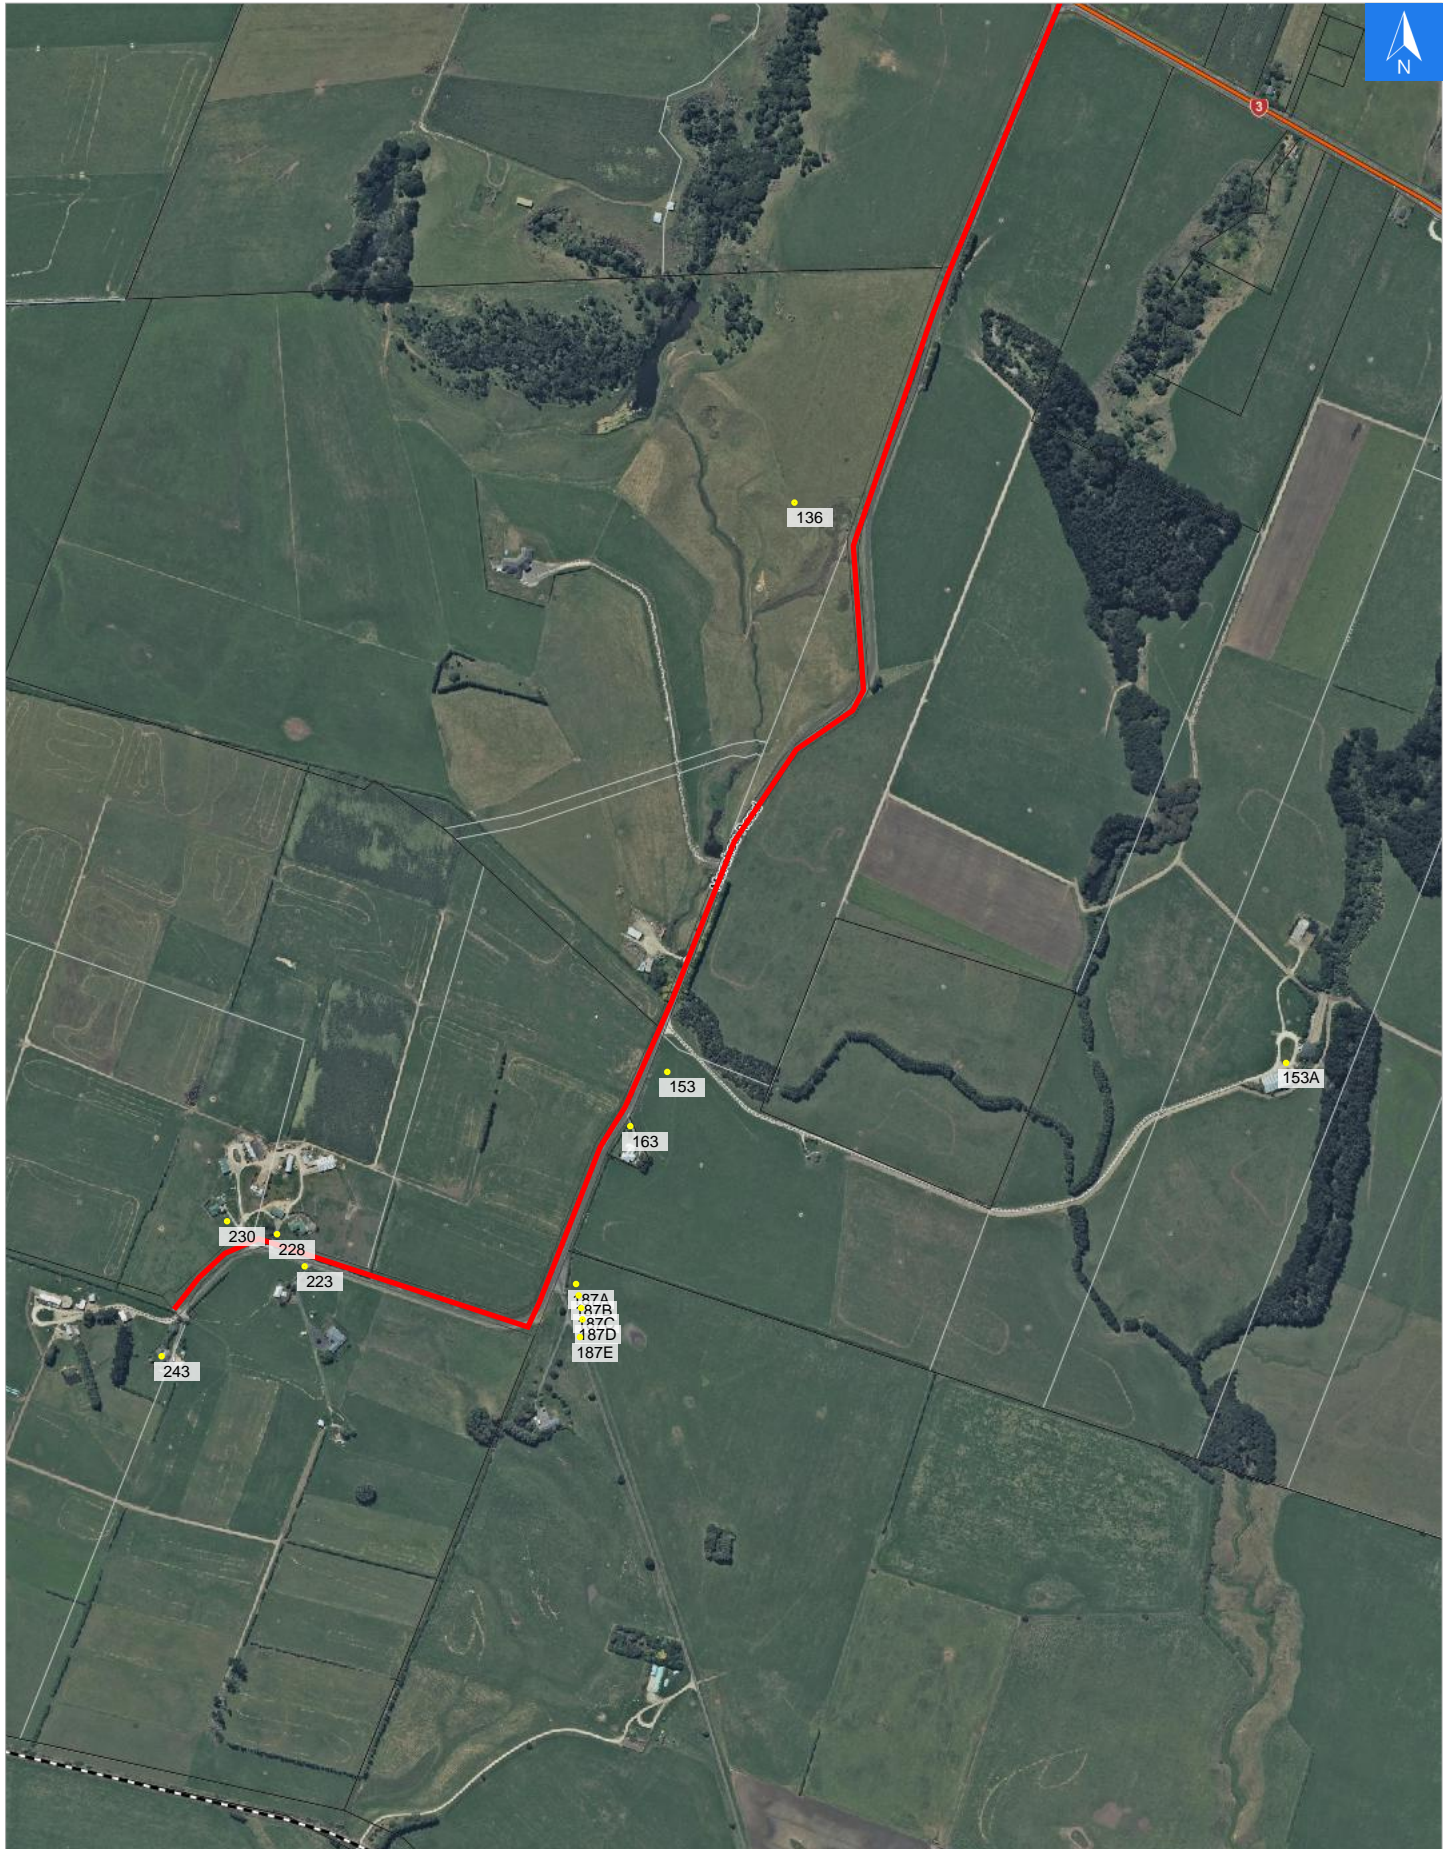

Wednesday, April 22, 2026

Disclaimer:

Digital map data sourced from Land Information New Zealand CROWN COPYRIGHT RESERVED.
The information displayed in the GIS has been taken from Whanganui District Council's databases and maps.
It is made available in good faith but its accuracy or completeness is not guaranteed. If the information is relied on in support of a resource consent it should be verified independently.

Scale 1: 10000

Wednesday, April 22, 2026

Disclaimer:

Digital map data sourced from Land Information New Zealand CROWN COPYRIGHT RESERVED.
The information displayed in the GIS has been taken from Whanganui District Council's databases and maps.
It is made available in good faith but its accuracy or completeness is not guaranteed. If the information is relied on in support of a resource consent it should be verified independently.

Road Evacuation Addresses

Data sourced from LINZ

LINZ Address	Notes	Date Time Visited	Placard
136 Marahau Road, Pkaraka, Whanganui			W Y1 Y2 R1 R2
153 Marahau Road, Pkaraka, Whanganui			W Y1 Y2 R1 R2
153A Marahau Road, Pkaraka, Whanganui			W Y1 Y2 R1 R2
163 Marahau Road, Pkaraka, Whanganui			W Y1 Y2 R1 R2
187A Marahau Road, Pkaraka, Whanganui			W Y1 Y2 R1 R2
187B Marahau Road, Pkaraka, Whanganui			W Y1 Y2 R1 R2
187C Marahau Road, Pkaraka, Whanganui			W Y1 Y2 R1 R2
187D Marahau Road, Pkaraka, Whanganui			W Y1 Y2 R1 R2
187E Marahau Road, Pkaraka, Whanganui			W Y1 Y2 R1 R2
223 Marahau Road, Pkaraka, Whanganui			W Y1 Y2 R1 R2
228 Marahau Road, Pkaraka, Whanganui			W Y1 Y2 R1 R2
230 Marahau Road, Pkaraka, Whanganui			W Y1 Y2 R1 R2
243 Marahau Road, Pkaraka, Whanganui			W Y1 Y2 R1 R2