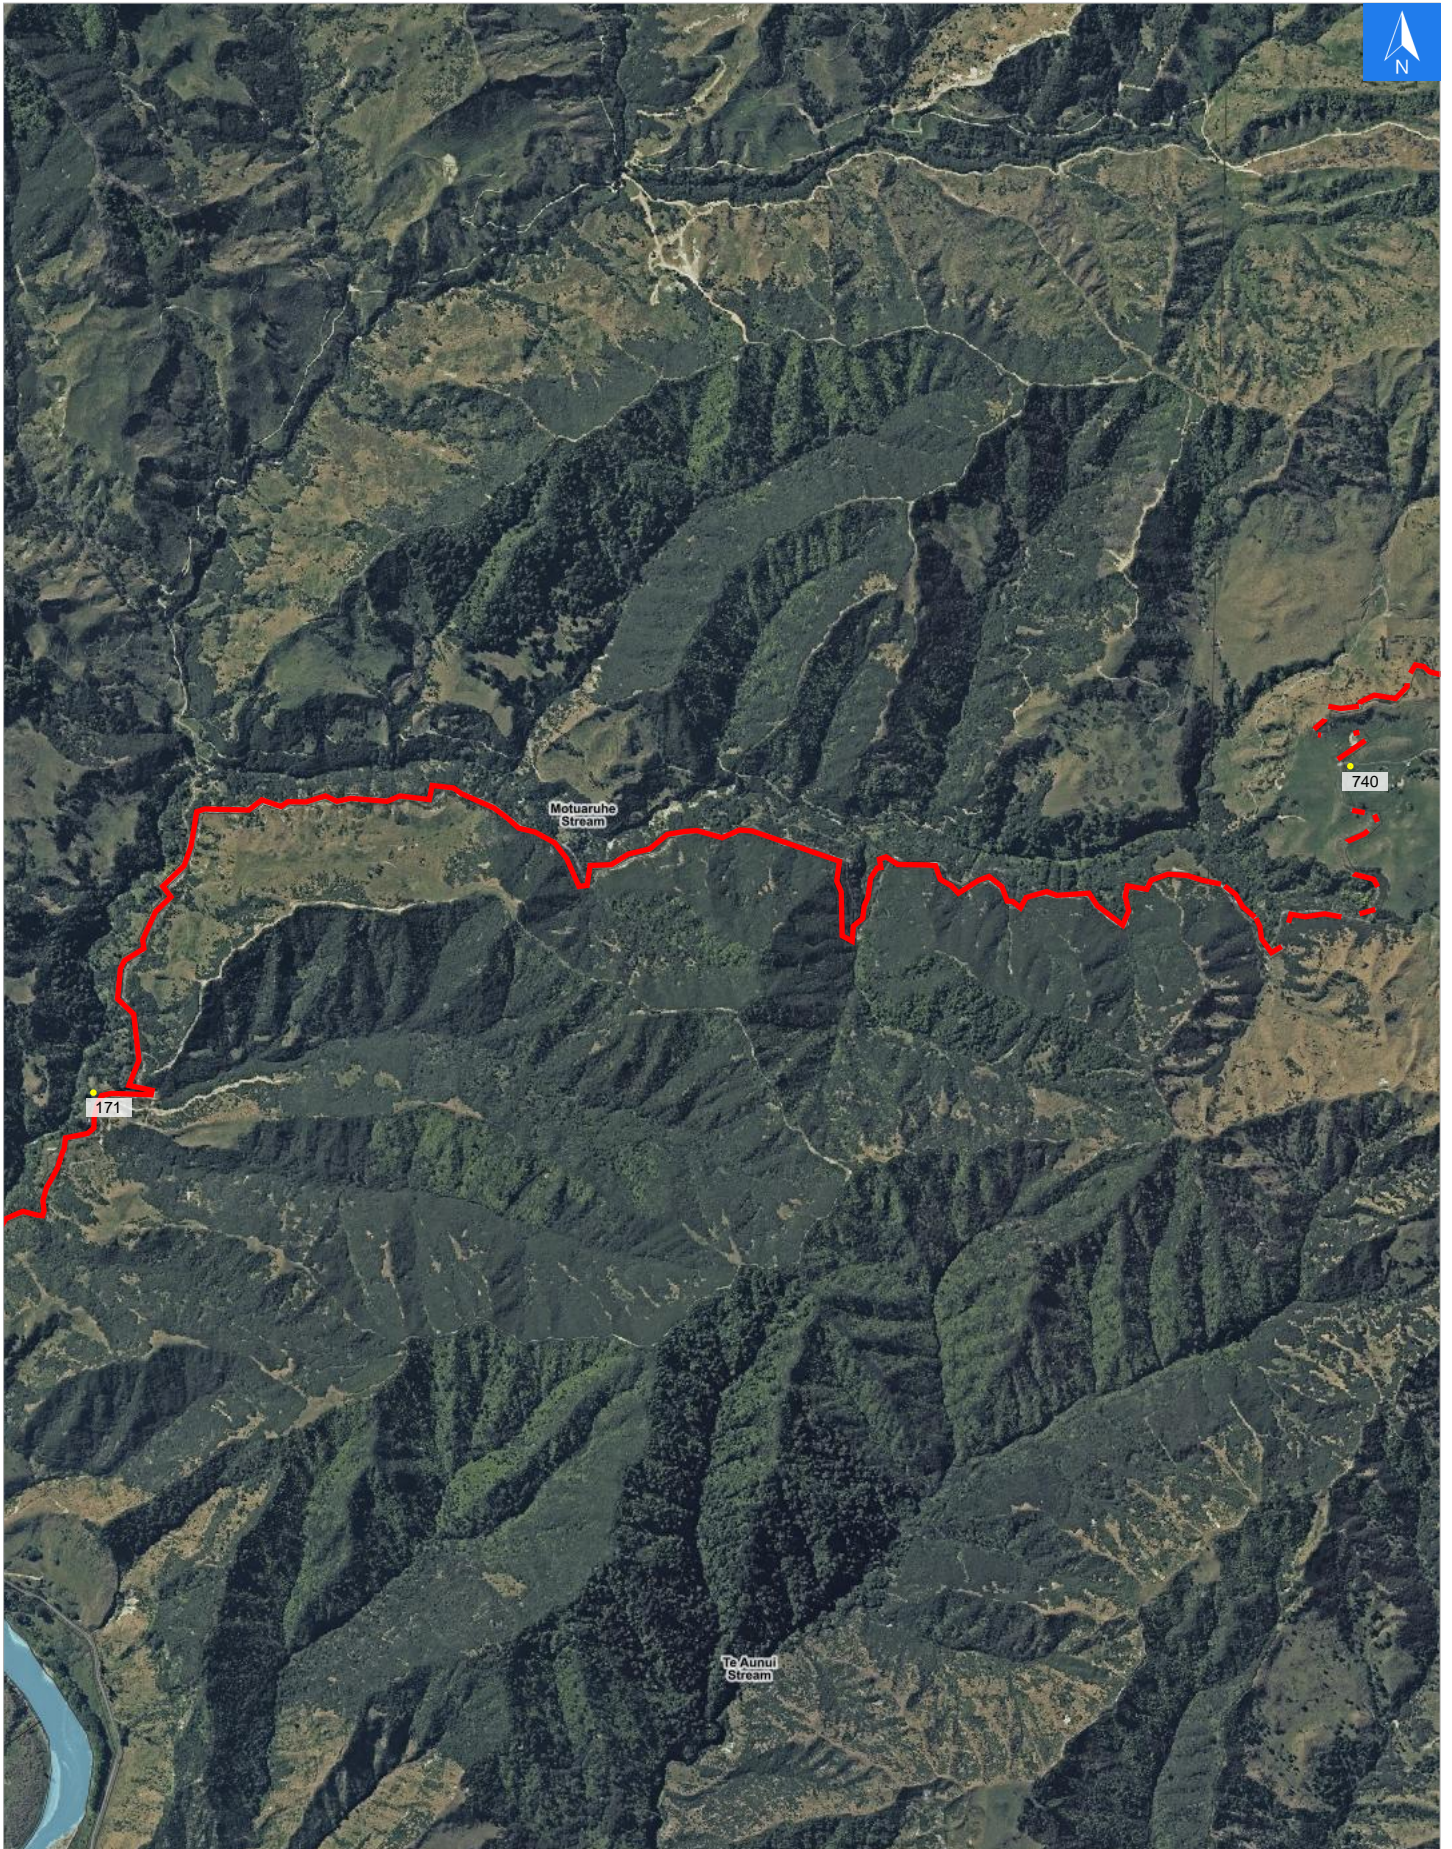

Wednesday, April 22, 2026

Disclaimer:

Digital map data sourced from Land Information New Zealand CROWN COPYRIGHT RESERVED.
The information displayed in the GIS has been taken from Whanganui District Council's databases and maps.
It is made available in good faith but its accuracy or completeness is not guaranteed. If the information is relied on in support of a resource consent it should be verified independently.

Scale 1: 20000

Wednesday, April 22, 2026

Disclaimer:

Digital map data sourced from Land Information New Zealand CROWN COPYRIGHT RESERVED.
The information displayed in the GIS has been taken from Whanganui District Council's databases and maps.
It is made available in good faith but its accuracy or completeness is not guaranteed. If the information is relied on in support of a resource consent it should be verified independently.

Road Evacuation Addresses

Data sourced from LINZ

LINZ Address	Notes	Date Time Visited	Placard
171 Matahiwi Track, Matahiwi, Whanganui			W Y1 Y2 R1 R2
740 Matahiwi Track, Matahiwi, Whanganui			W Y1 Y2 R1 R2