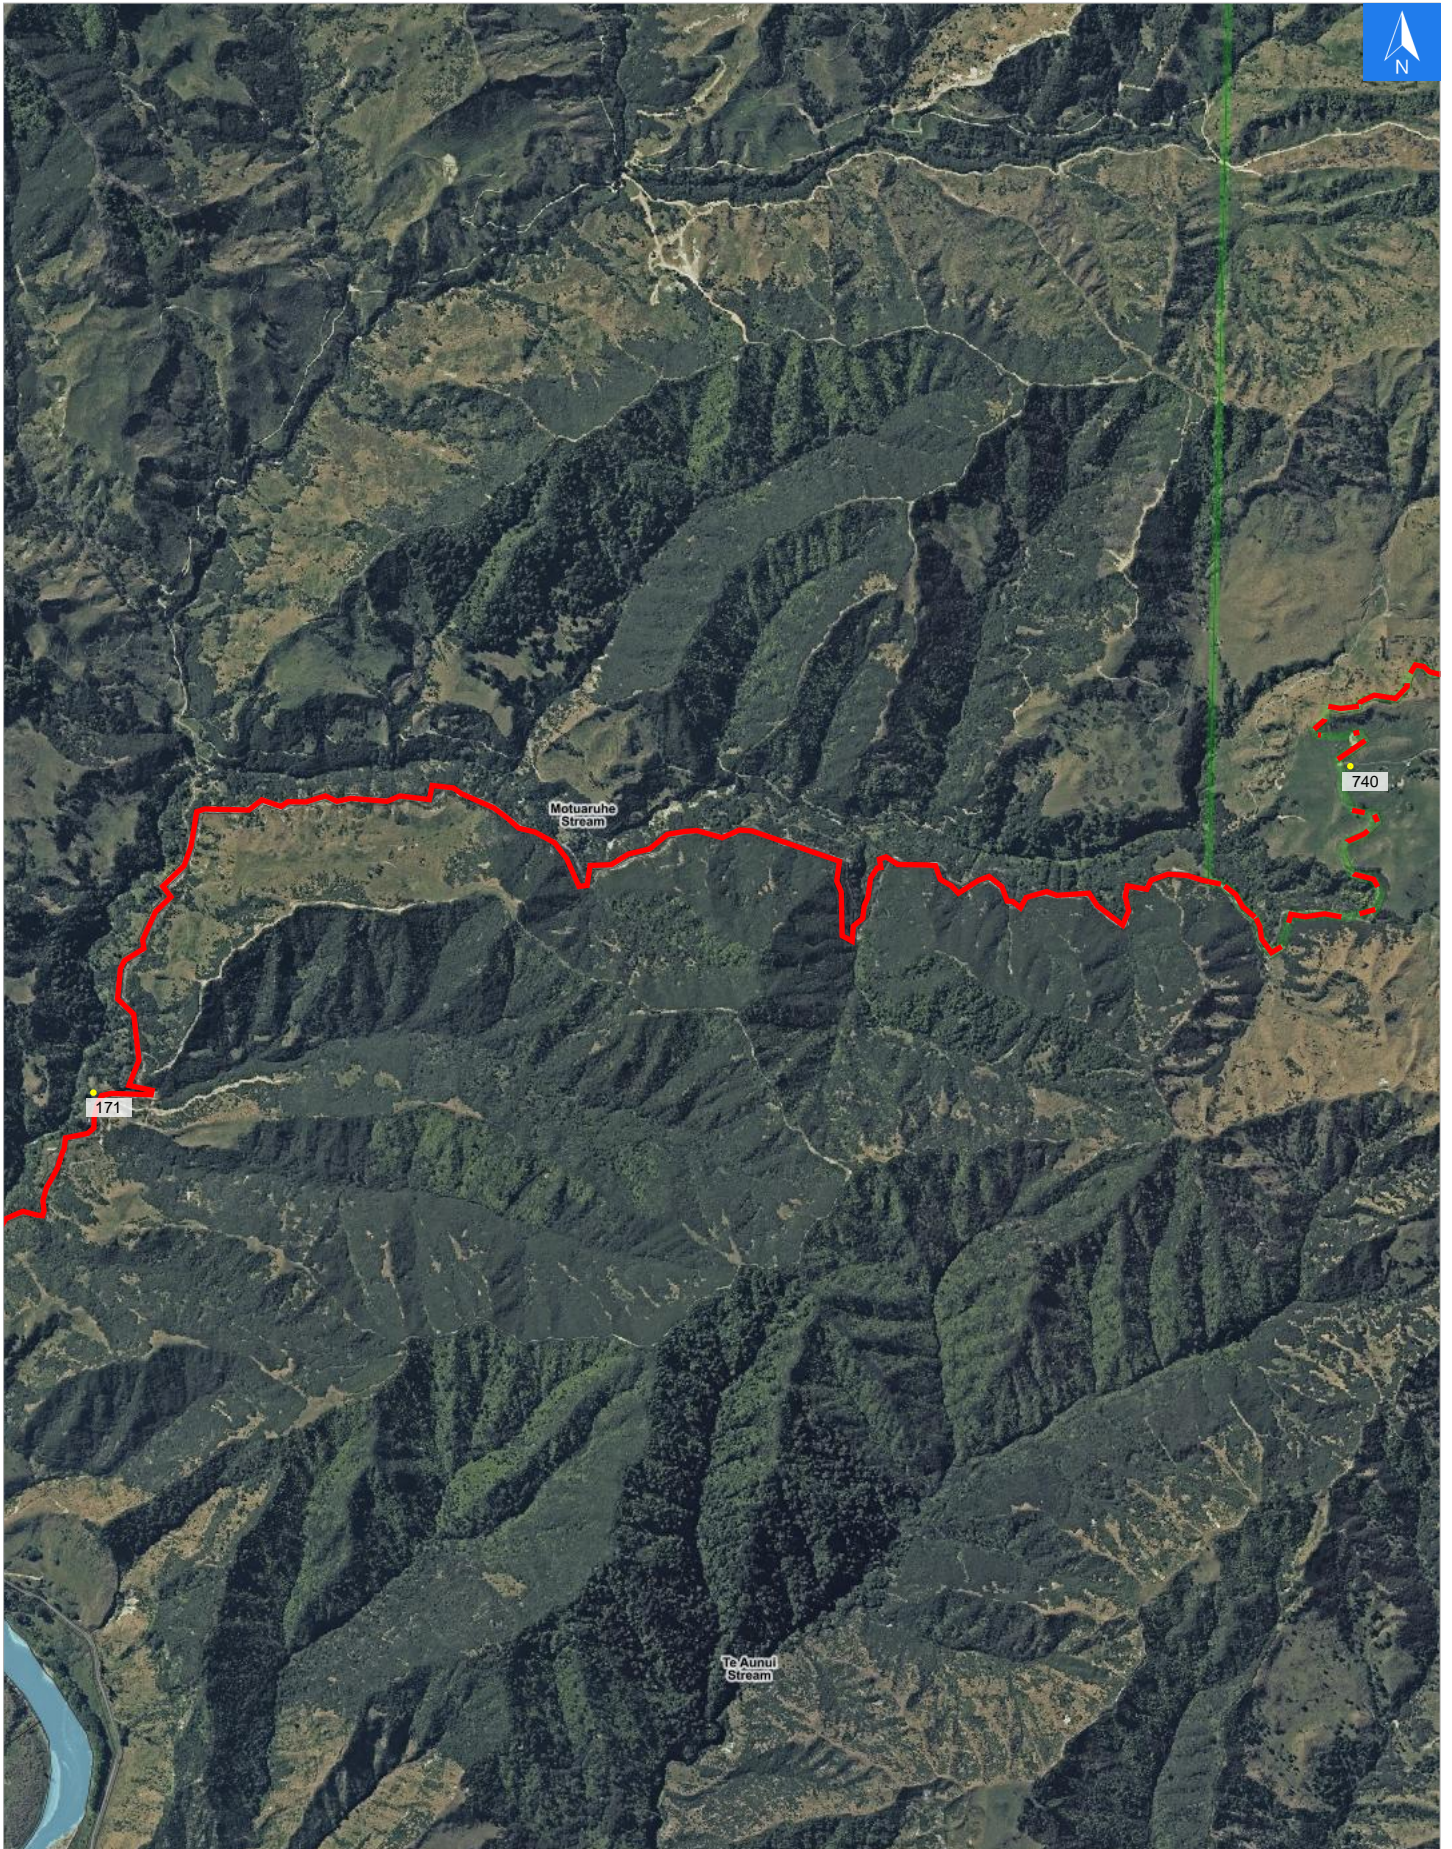

Wednesday, September 25, 2024

Disclaimer:

Digital map data sourced from Land Information New Zealand CROWN COPYRIGHT RESERVED.
The information displayed in the GIS has been taken from Whanganui District Council's databases and maps.
It is made available in good faith but its accuracy or completeness is not guaranteed. If the information is relied on in support of a resource consent it should be verified independently.

Scale 1: 20000

Wednesday, September 25, 2024

Disclaimer:

Digital map data sourced from Land Information New Zealand CROWN COPYRIGHT RESERVED.
The information displayed in the GIS has been taken from Whanganui District Council's databases and maps.
It is made available in good faith but its accuracy or completeness is not guaranteed. If the information is relied on in support of a resource consent it should be verified independently.

Road Evacuation Addresses

Data sourced from LINZ

LINZ Address	Notes	Date Time Visited	Placard
171 Matahiwi Track, Matahiwi, Whanganui			W Y1 Y2 R1 R2
740 Matahiwi Track, Matahiwi, Whanganui			W Y1 Y2 R1 R2