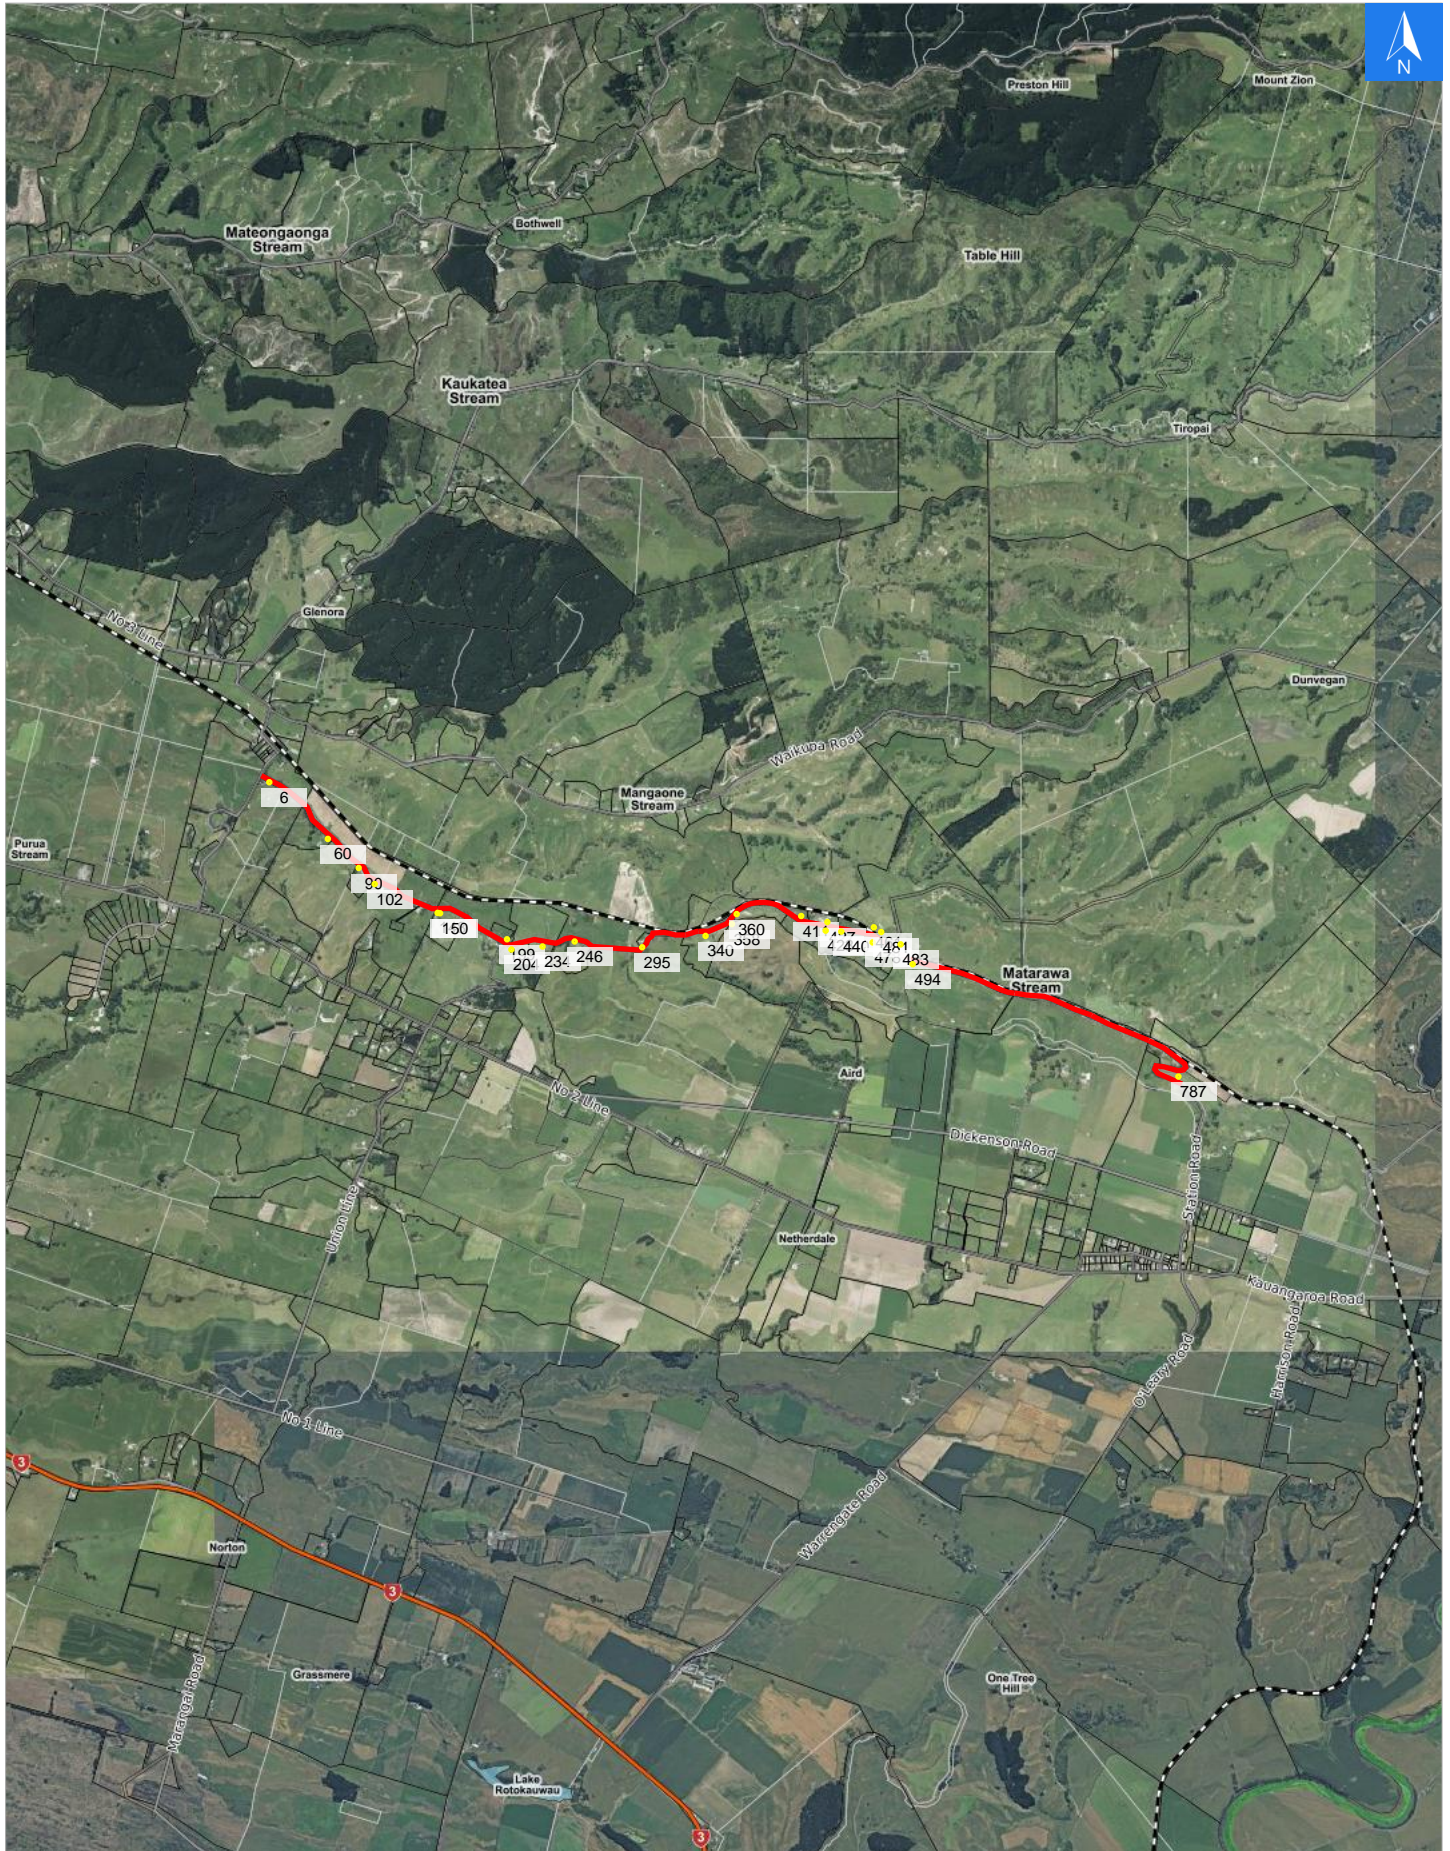

**Disclaimer:**

Digital map data sourced from Land Information New Zealand CROWN COPYRIGHT RESERVED.  
The information displayed in the GIS has been taken from Whanganui District Council's databases and maps.  
It is made available in good faith but its accuracy or completeness is not guaranteed. If the information is relied on in support of a resource consent it should be verified independently.

Wednesday, September 25, 2024

Scale 1: 50000

Wednesday, September 25, 2024

**Disclaimer:**

Digital map data sourced from Land Information New Zealand CROWN COPYRIGHT RESERVED.  
The information displayed in the GIS has been taken from Whanganui District Council's databases and maps.  
It is made available in good faith but its accuracy or completeness is not guaranteed. If the information is relied on in support of a resource consent it should be verified independently.