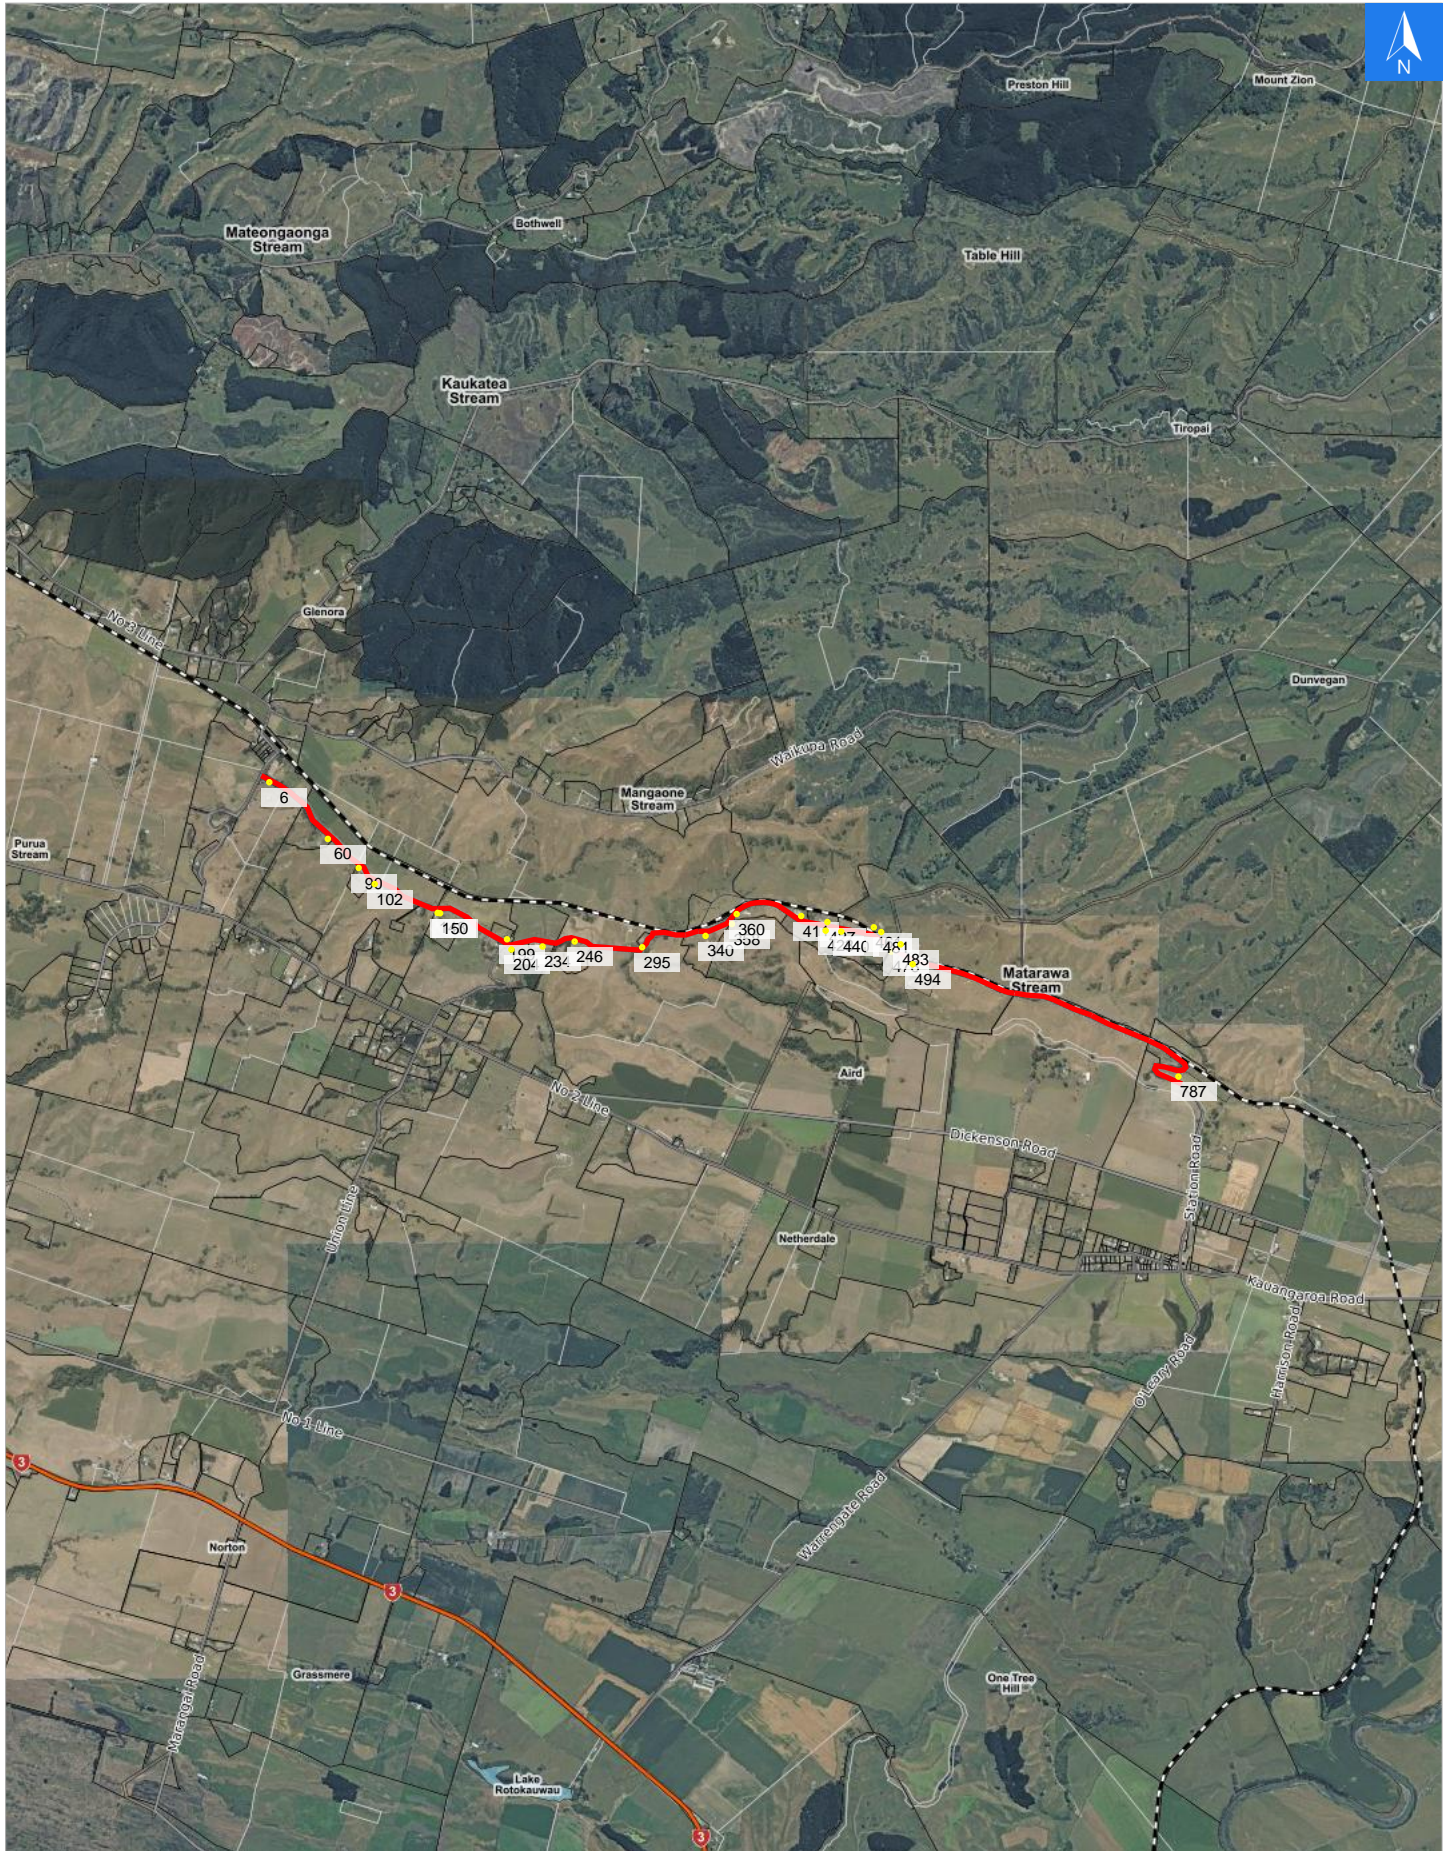

Wednesday, April 15, 2026

Disclaimer:

Digital map data sourced from Land Information New Zealand CROWN COPYRIGHT RESERVED.
The information displayed in the GIS has been taken from Whanganui District Council's databases and maps.
It is made available in good faith but its accuracy or completeness is not guaranteed. If the information is relied on in support of a resource consent it should be verified independently.

Scale 1: 50000

Wednesday, April 15, 2026

Disclaimer:

Digital map data sourced from Land Information New Zealand CROWN COPYRIGHT RESERVED.
The information displayed in the GIS has been taken from Whanganui District Council's databases and maps.
It is made available in good faith but its accuracy or completeness is not guaranteed. If the information is relied on in support of a resource consent it should be verified independently.