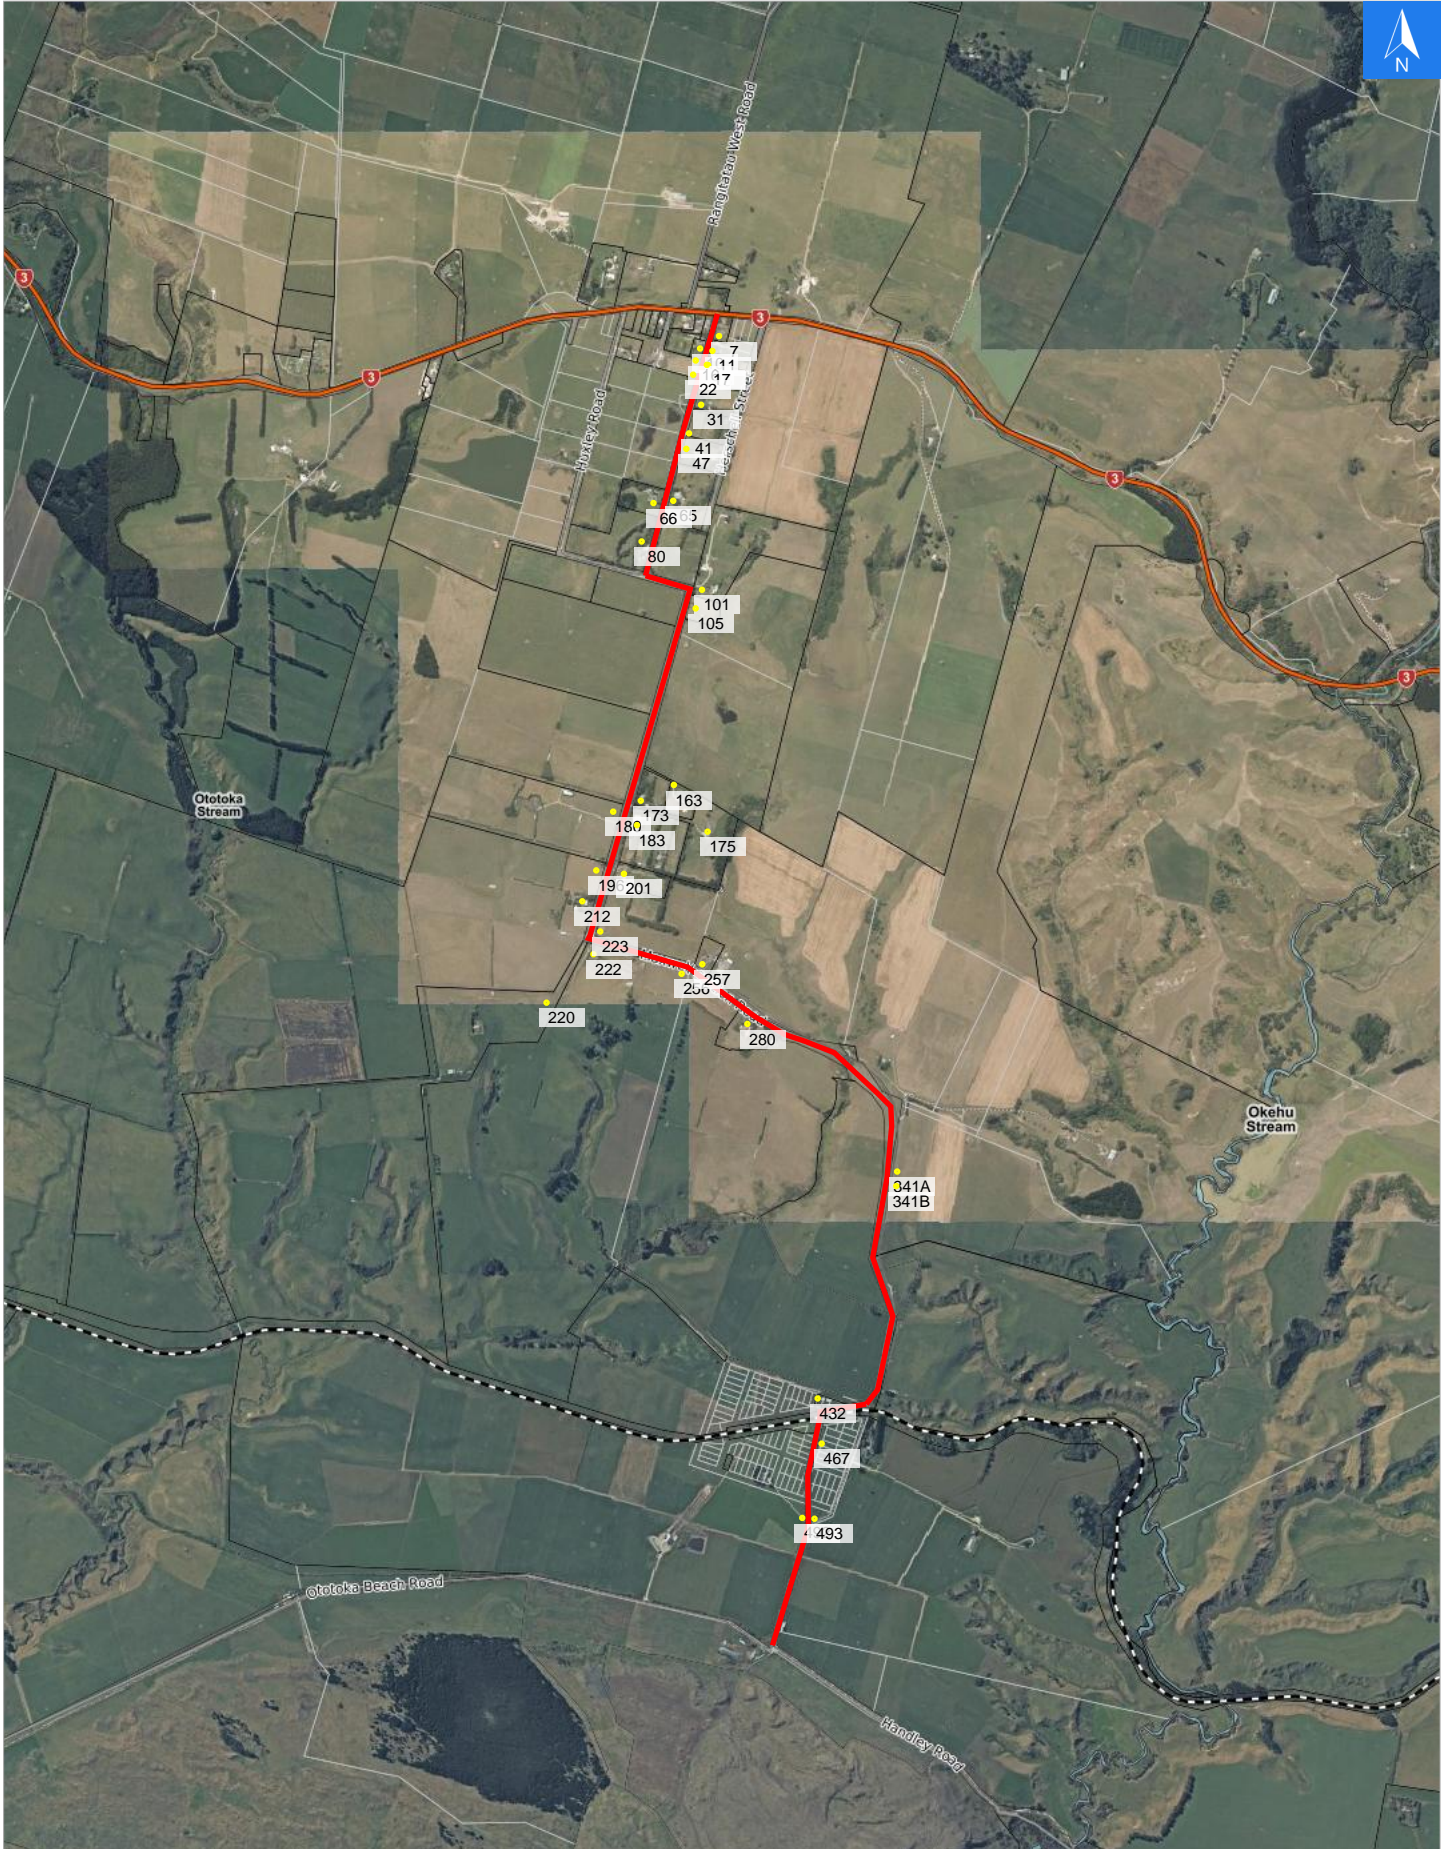

Wednesday, April 22, 2026

Disclaimer:

Digital map data sourced from Land Information New Zealand CROWN COPYRIGHT RESERVED.
The information displayed in the GIS has been taken from Whanganui District Council's databases and maps.
It is made available in good faith but its accuracy or completeness is not guaranteed. If the information is relied on in support of a resource consent it should be verified independently.

Scale 1: 25000

Wednesday, April 22, 2026

Disclaimer:

Digital map data sourced from Land Information New Zealand CROWN COPYRIGHT RESERVED.
The information displayed in the GIS has been taken from Whanganui District Council's databases and maps.
It is made available in good faith but its accuracy or completeness is not guaranteed. If the information is relied on in support of a resource consent it should be verified independently.