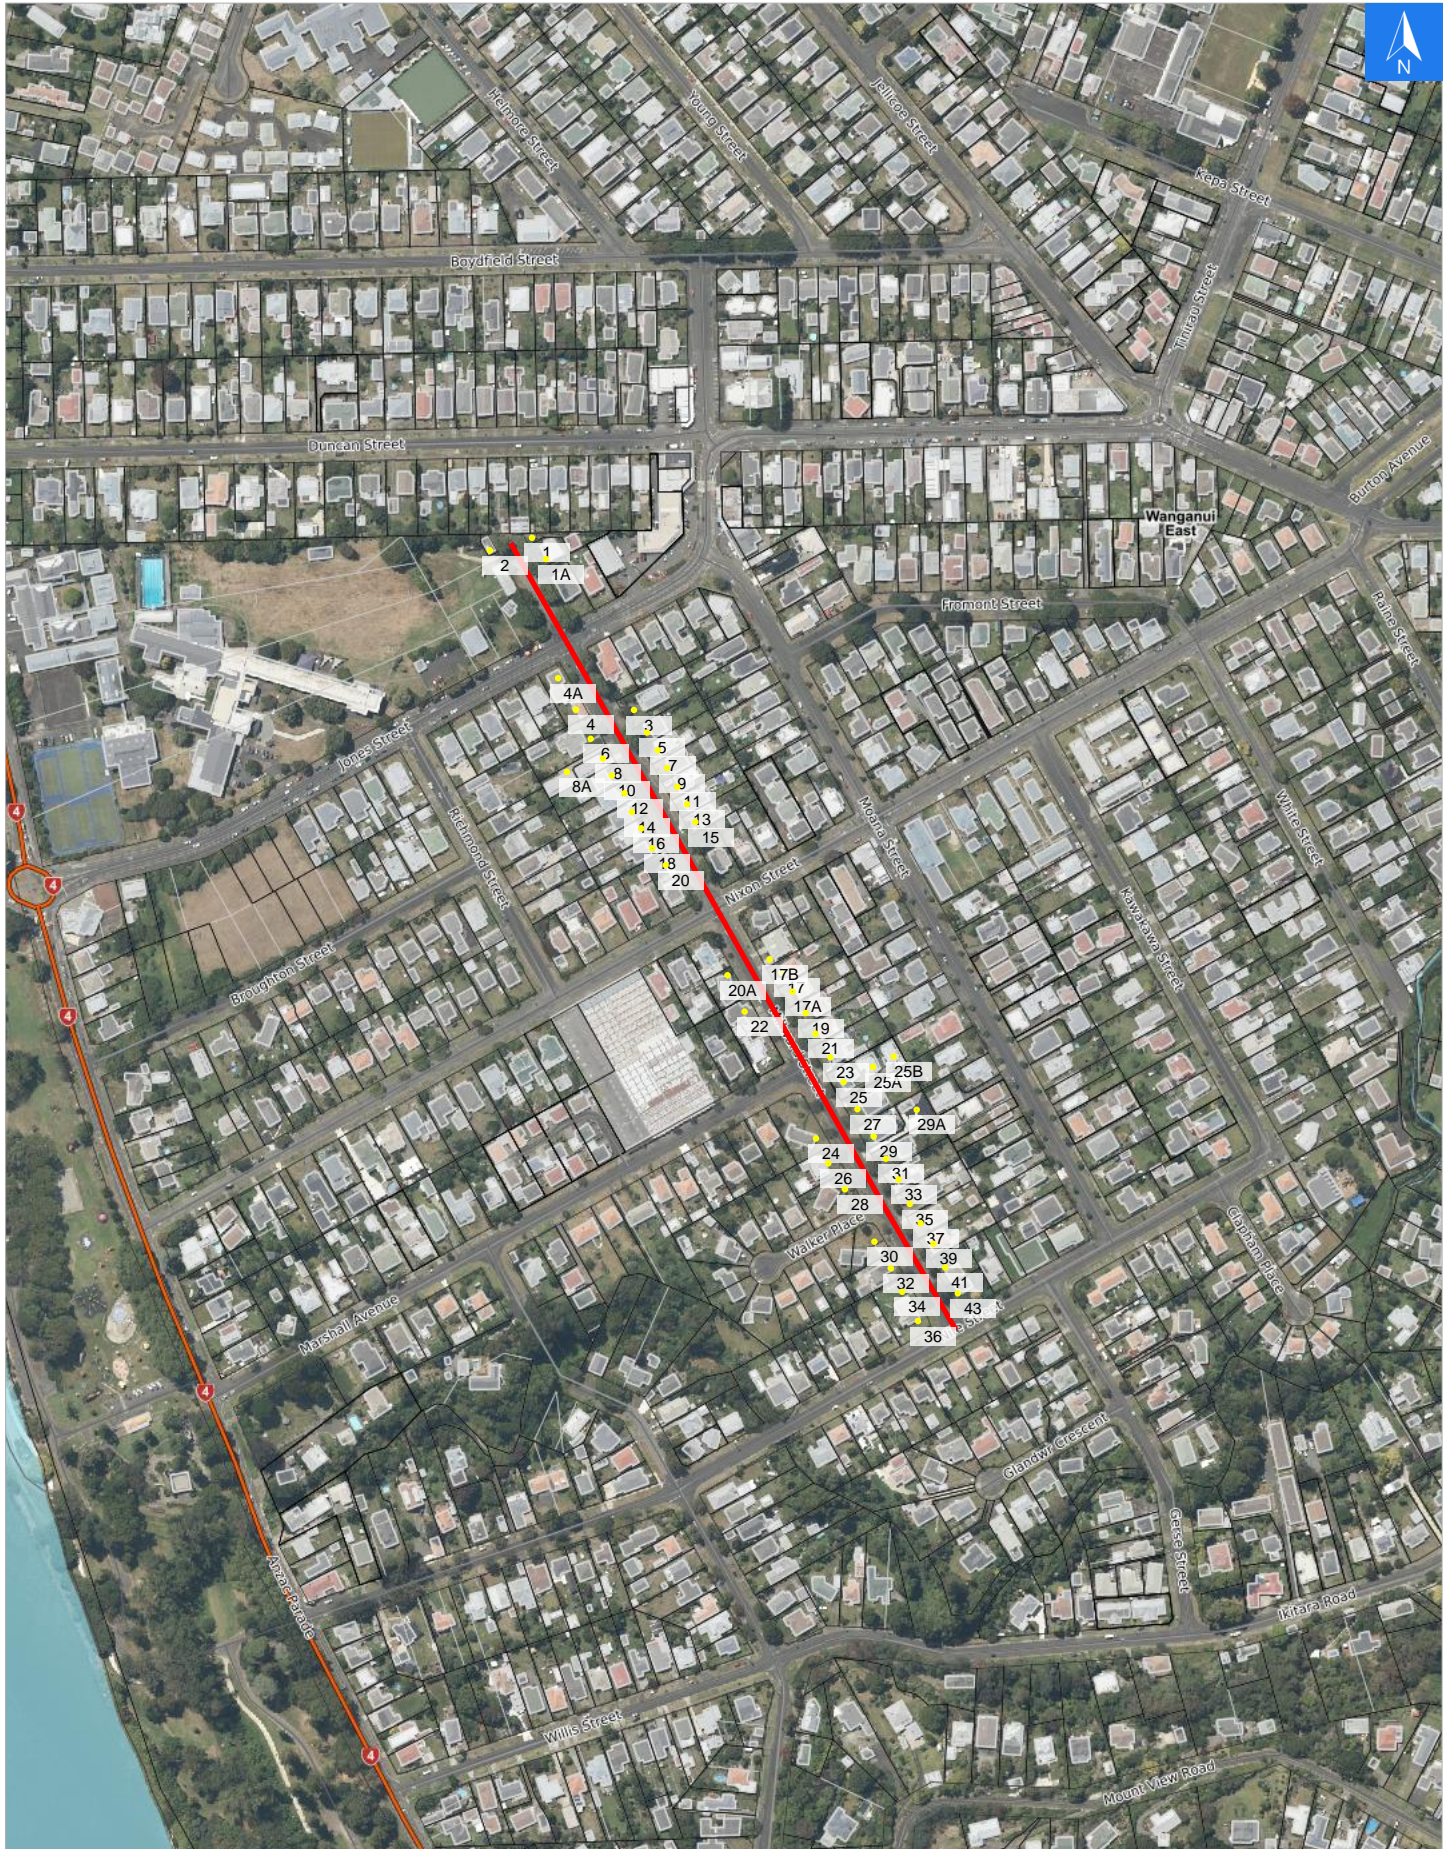

Disclaimer:

Digital map data sourced from Land Information New Zealand CROWN COPYRIGHT RESERVED.
The information displayed in the GIS has been taken from Whanganui District Council's databases and maps.
It is made available in good faith but its accuracy or completeness is not guaranteed. If the information is relied on in support of a resource consent it should be verified independently.

Wednesday, April 22, 2026

Scale 1: 5000

Wednesday, April 22, 2026

Disclaimer:

Digital map data sourced from Land Information New Zealand CROWN COPYRIGHT RESERVED.
The information displayed in the GIS has been taken from Whanganui District Council's databases and maps.
It is made available in good faith but its accuracy or completeness is not guaranteed. If the information is relied on in support of a resource consent it should be verified independently.