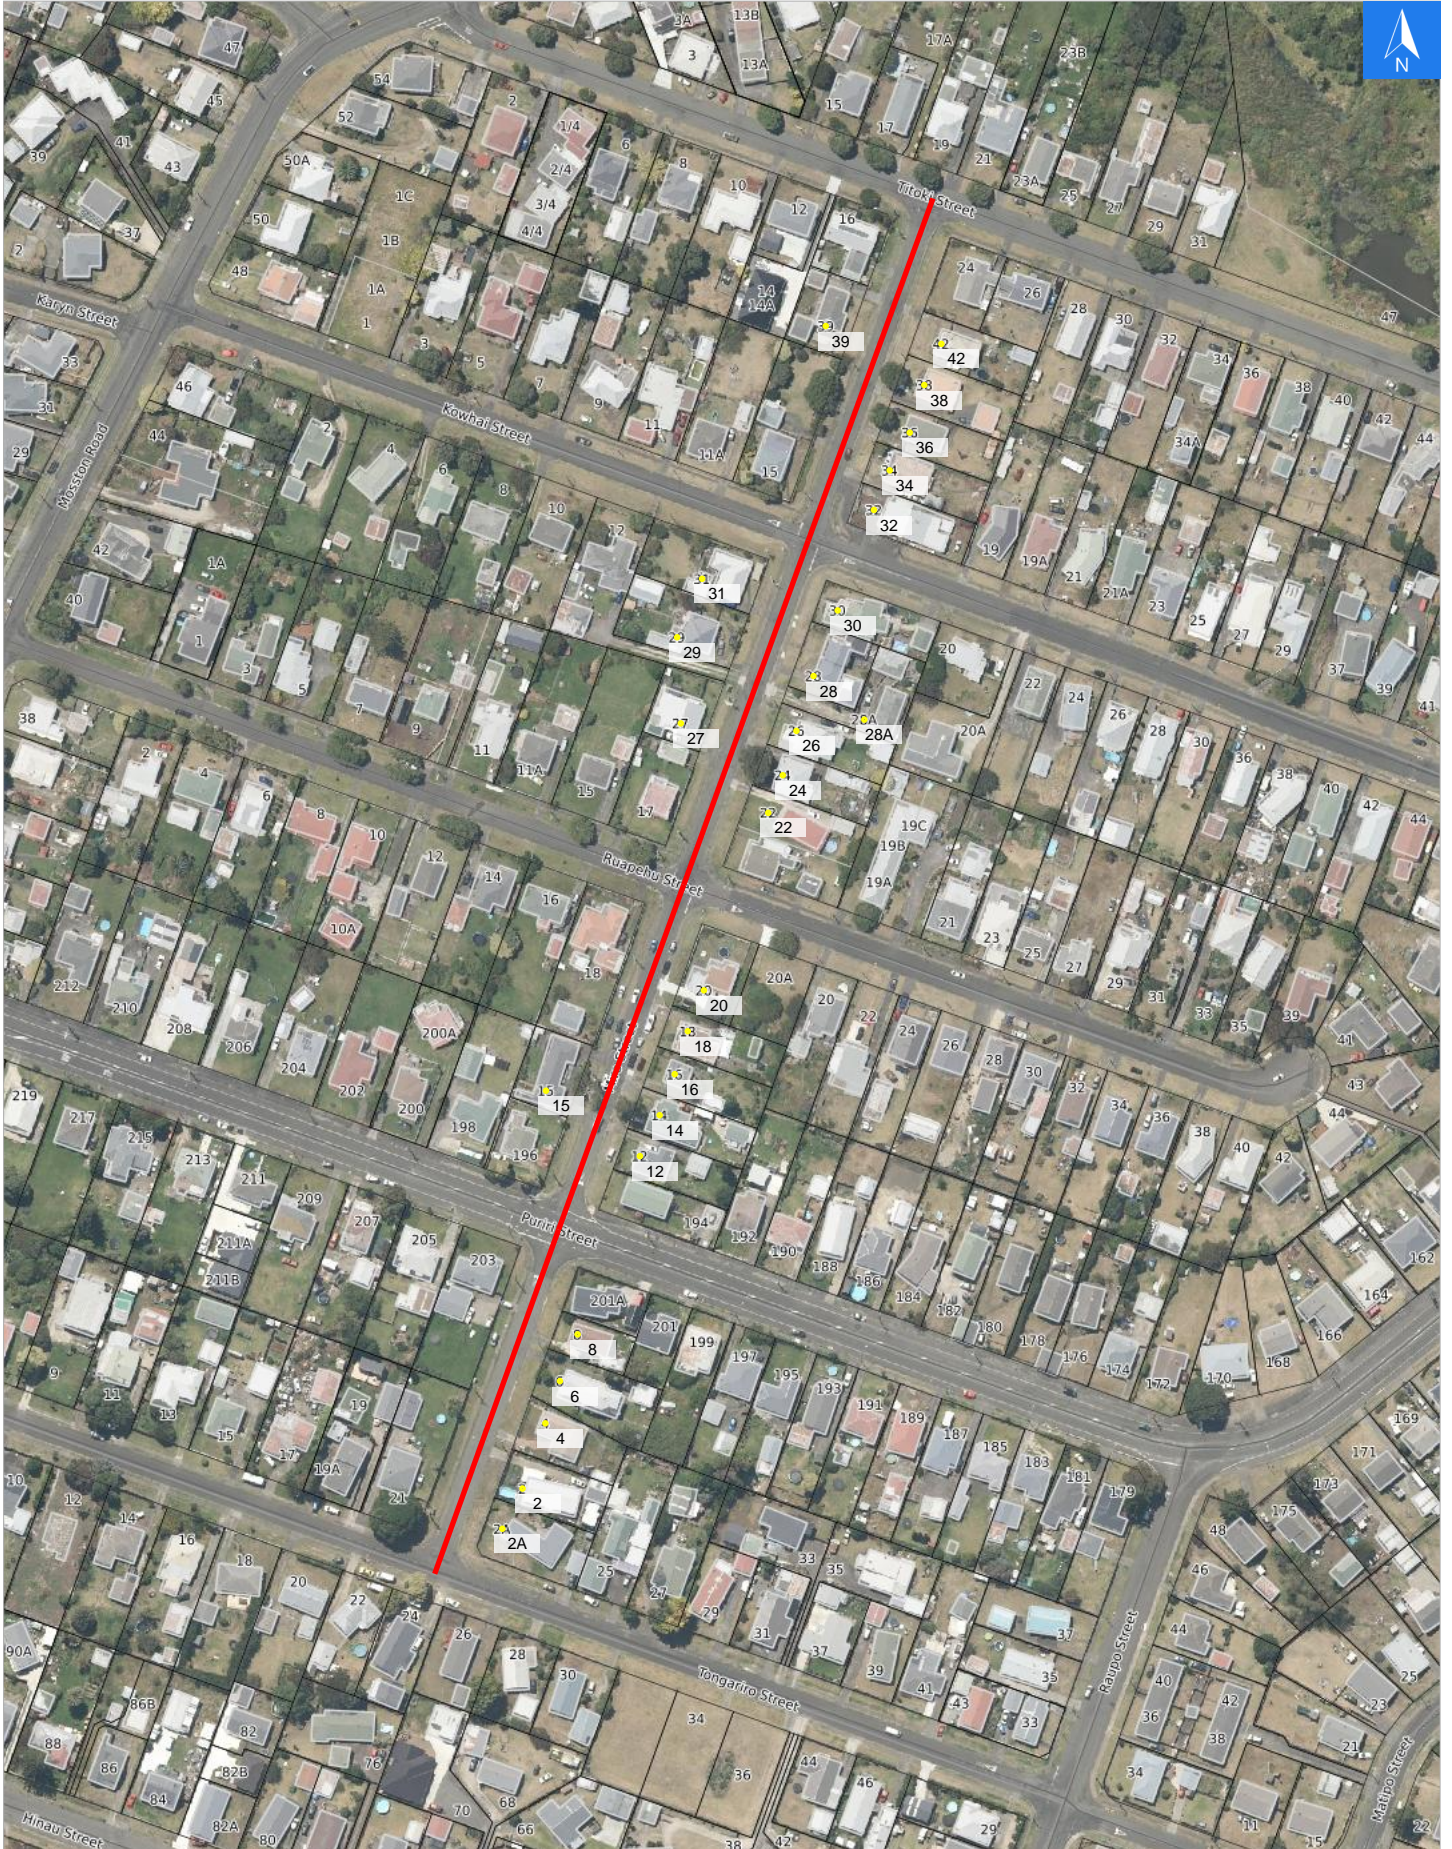

Wednesday, April 15, 2026

Disclaimer:

Digital map data sourced from Land Information New Zealand CROWN COPYRIGHT RESERVED.  
The information displayed in the GIS has been taken from Whanganui District Council's databases and maps.  
It is made available in good faith but its accuracy or completeness is not guaranteed. If the information is relied on in support of a resource consent it should be verified independently.

Scale 1: 2500

**Wednesday, April 15, 2026**

**Disclaimer:**

Digital map data sourced from Land Information New Zealand CROWN COPYRIGHT RESERVED.  
The information displayed in the GIS has been taken from Whanganui District Council's databases and maps.  
It is made available in good faith but its accuracy or completeness is not guaranteed. If the information is relied on in support of a resource consent it should be verified independently.