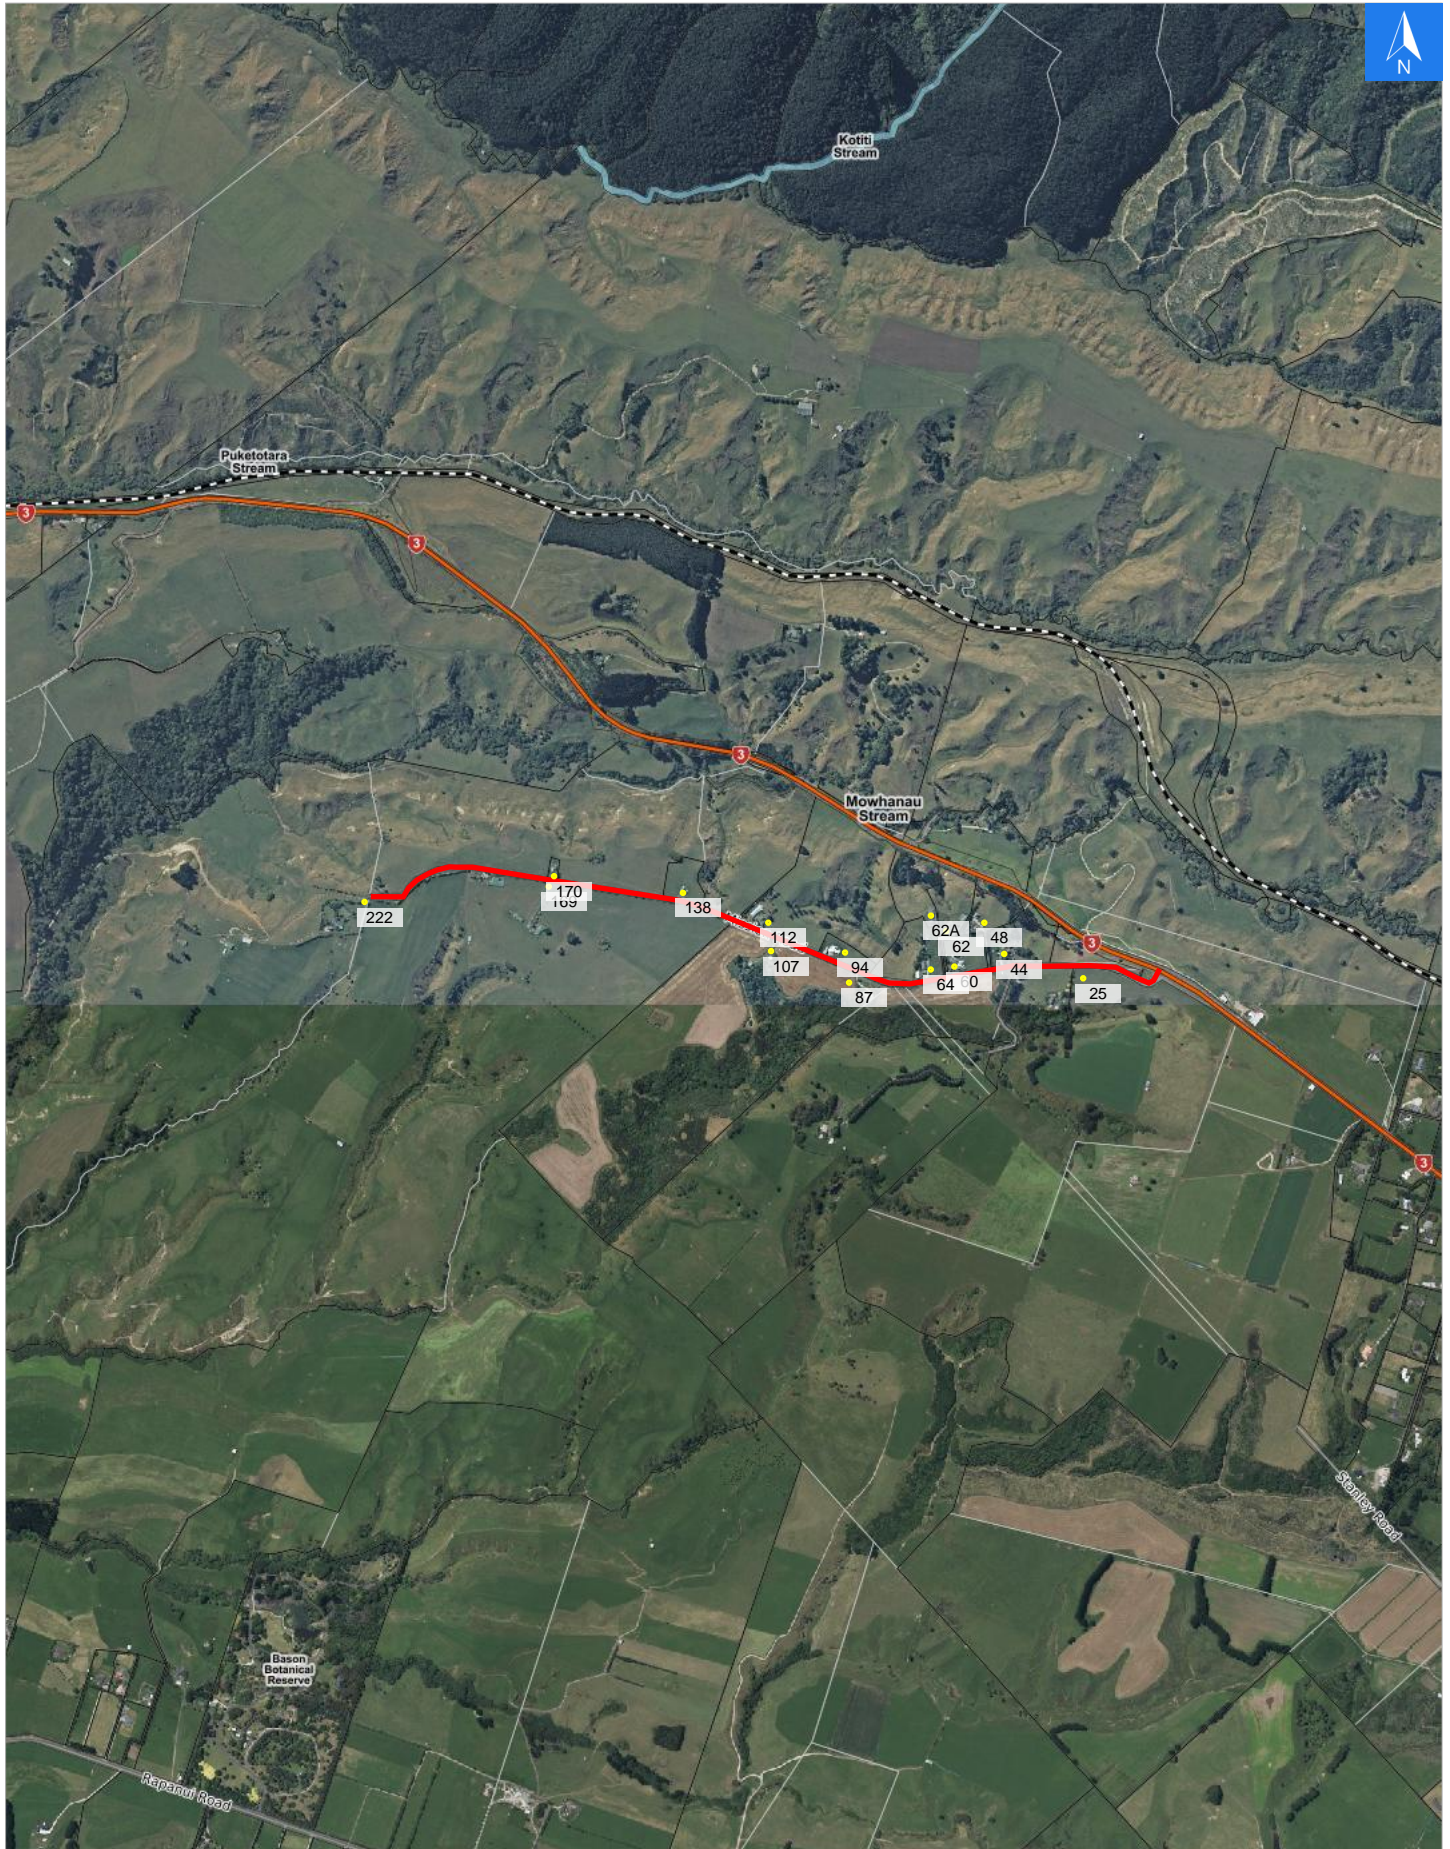

Wednesday, September 25, 2024

Disclaimer:

Digital map data sourced from Land Information New Zealand CROWN COPYRIGHT RESERVED.  
The information displayed in the GIS has been taken from Whanganui District Council's databases and maps.  
It is made available in good faith but its accuracy or completeness is not guaranteed. If the information is relied on in support of a resource consent it should be verified independently.

Scale 1: 20000

Wednesday, September 25, 2024

**Disclaimer:**

Digital map data sourced from Land Information New Zealand CROWN COPYRIGHT RESERVED.  
The information displayed in the GIS has been taken from Whanganui District Council's databases and maps.  
It is made available in good faith but its accuracy or completeness is not guaranteed. If the information is relied on in support of a resource consent it should be verified independently.

**Road Evacuation Addresses**

Data sourced from LINZ

<b>LINZ Address</b>	<b>Notes</b>	<b>Date Time Visited</b>	<b>Placard</b>
25 Mission Road, Westmere, Whanganui			W Y1 Y2 R1 R2
44 Mission Road, Westmere, Whanganui			W Y1 Y2 R1 R2
48 Mission Road, Westmere, Whanganui			W Y1 Y2 R1 R2
60 Mission Road, Westmere, Whanganui			W Y1 Y2 R1 R2
62 Mission Road, Westmere, Whanganui			W Y1 Y2 R1 R2
62A Mission Road, Westmere, Whanganui			W Y1 Y2 R1 R2
64 Mission Road, Westmere, Whanganui			W Y1 Y2 R1 R2
87 Mission Road, Westmere, Whanganui			W Y1 Y2 R1 R2
94 Mission Road, Westmere, Whanganui			W Y1 Y2 R1 R2
107 Mission Road, Westmere, Whanganui			W Y1 Y2 R1 R2
112 Mission Road, Westmere, Whanganui			W Y1 Y2 R1 R2
138 Mission Road, Westmere, Whanganui			W Y1 Y2 R1 R2
169 Mission Road, Westmere, Whanganui			W Y1 Y2 R1 R2
170 Mission Road, Westmere, Whanganui			W Y1 Y2 R1 R2
222 Mission Road, Westmere, Whanganui			W Y1 Y2 R1 R2