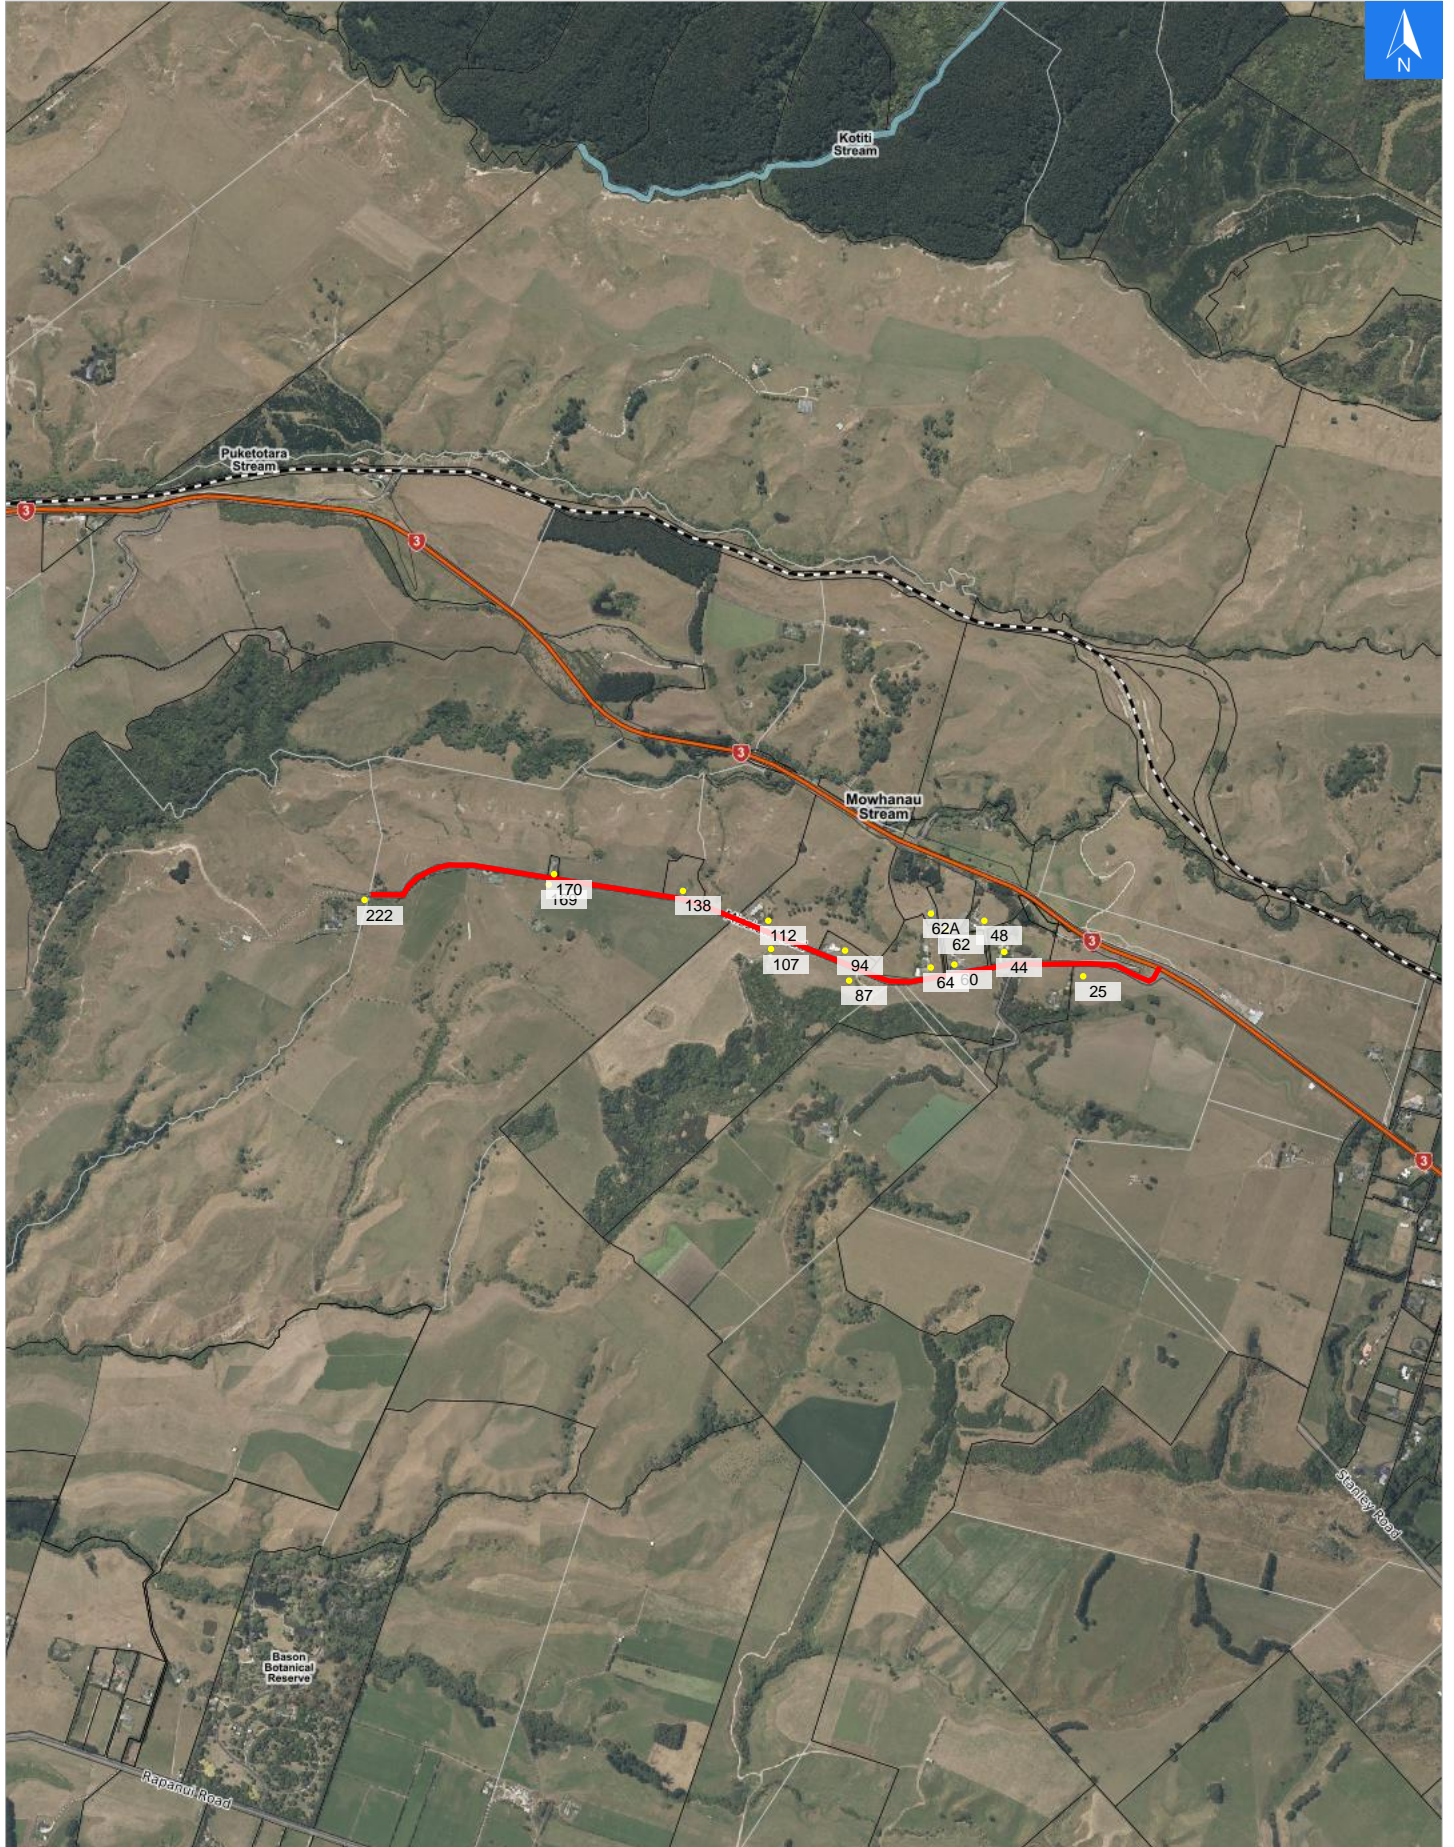

Wednesday, April 22, 2026

Disclaimer:

Digital map data sourced from Land Information New Zealand CROWN COPYRIGHT RESERVED.
The information displayed in the GIS has been taken from Whanganui District Council's databases and maps.
It is made available in good faith but its accuracy or completeness is not guaranteed. If the information is relied on in support of a resource consent it should be verified independently.

Scale 1: 20000

Wednesday, April 22, 2026

Disclaimer:

Digital map data sourced from Land Information New Zealand CROWN COPYRIGHT RESERVED.
The information displayed in the GIS has been taken from Whanganui District Council's databases and maps.
It is made available in good faith but its accuracy or completeness is not guaranteed. If the information is relied on in support of a resource consent it should be verified independently.

Road Evacuation Addresses

Data sourced from LINZ

LINZ Address	Notes	Date Time Visited	Placard
25 Mission Road, Westmere, Whanganui			W Y1 Y2 R1 R2
44 Mission Road, Westmere, Whanganui			W Y1 Y2 R1 R2
48 Mission Road, Westmere, Whanganui			W Y1 Y2 R1 R2
60 Mission Road, Westmere, Whanganui			W Y1 Y2 R1 R2
62 Mission Road, Westmere, Whanganui			W Y1 Y2 R1 R2
62A Mission Road, Westmere, Whanganui			W Y1 Y2 R1 R2
64 Mission Road, Westmere, Whanganui			W Y1 Y2 R1 R2
87 Mission Road, Westmere, Whanganui			W Y1 Y2 R1 R2
94 Mission Road, Westmere, Whanganui			W Y1 Y2 R1 R2
107 Mission Road, Westmere, Whanganui			W Y1 Y2 R1 R2
112 Mission Road, Westmere, Whanganui			W Y1 Y2 R1 R2
138 Mission Road, Westmere, Whanganui			W Y1 Y2 R1 R2
169 Mission Road, Westmere, Whanganui			W Y1 Y2 R1 R2
170 Mission Road, Westmere, Whanganui			W Y1 Y2 R1 R2
222 Mission Road, Westmere, Whanganui			W Y1 Y2 R1 R2