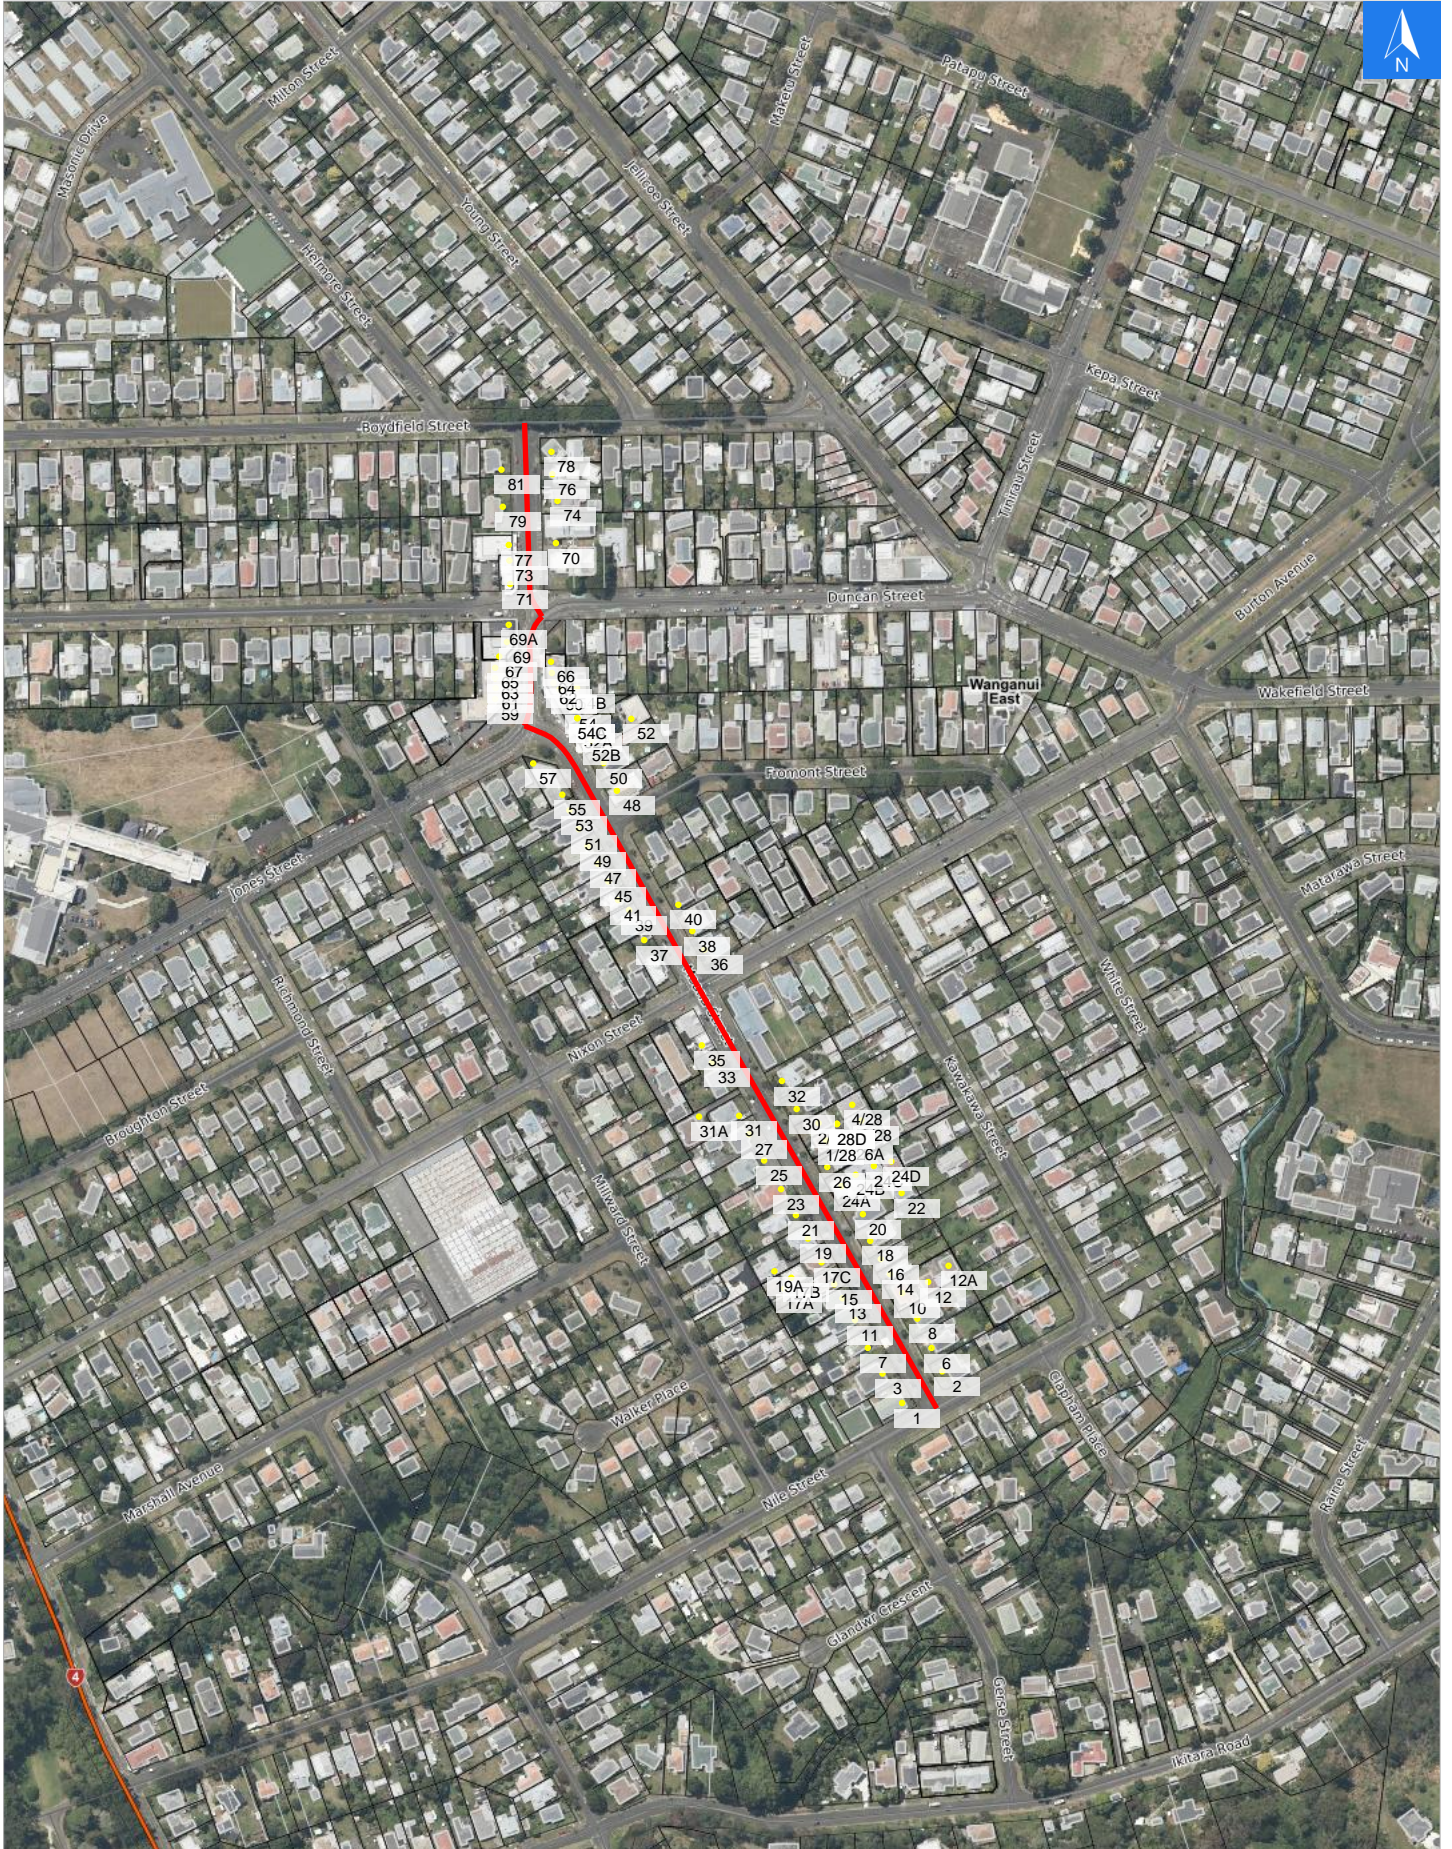

Wednesday, April 15, 2026

Disclaimer:

Digital map data sourced from Land Information New Zealand CROWN COPYRIGHT RESERVED.
The information displayed in the GIS has been taken from Whanganui District Council's databases and maps.
It is made available in good faith but its accuracy or completeness is not guaranteed. If the information is relied on in support of a resource consent it should be verified independently.

Scale 1: 5000

Wednesday, April 15, 2026

Disclaimer:

Digital map data sourced from Land Information New Zealand CROWN COPYRIGHT RESERVED.
The information displayed in the GIS has been taken from Whanganui District Council's databases and maps.
It is made available in good faith but its accuracy or completeness is not guaranteed. If the information is relied on in support of a resource consent it should be verified independently.