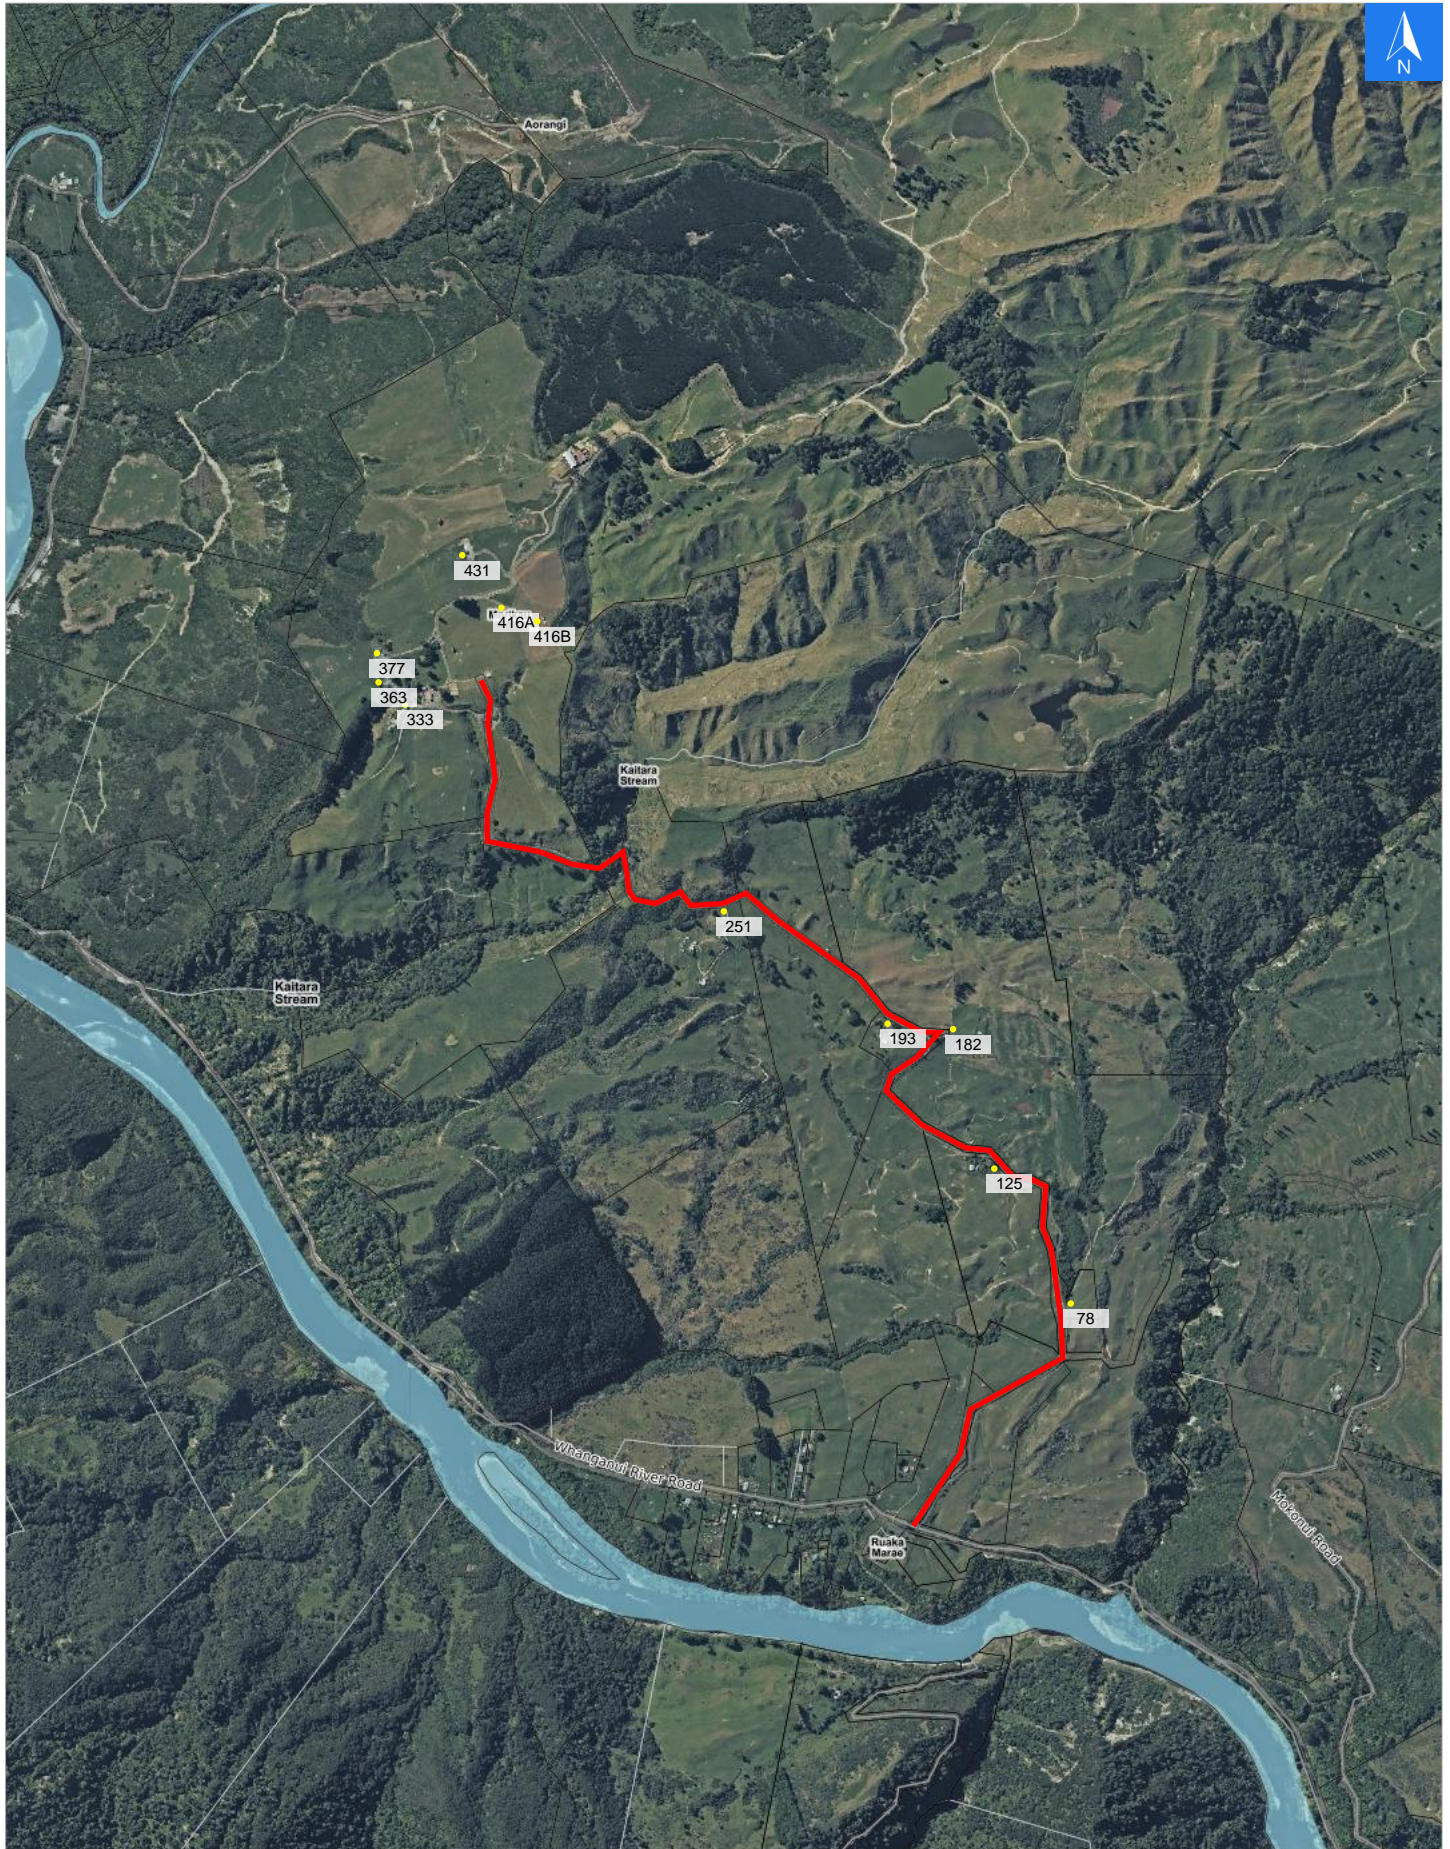

Disclaimer:

Digital map data sourced from Land Information New Zealand CROWN COPYRIGHT RESERVED.
The information displayed in the GIS has been taken from Whanganui District Council's databases and maps.
It is made available in good faith but its accuracy or completeness is not guaranteed. If the information is relied on in support of a resource consent it should be verified independently.

Wednesday, September 25, 2024

Scale 1: 20000

Wednesday, September 25, 2024

Disclaimer:

Digital map data sourced from Land Information New Zealand CROWN COPYRIGHT RESERVED.
The information displayed in the GIS has been taken from Whanganui District Council's databases and maps.
It is made available in good faith but its accuracy or completeness is not guaranteed. If the information is relied on in support of a resource consent it should be verified independently.

Road Evacuation Addresses

Data sourced from LINZ

LINZ Address	Notes	Date Time Visited	Placard
78 Morikau Road, Ranana, Whanganui			W Y1 Y2 R1 R2
125 Morikau Road, Ranana, Whanganui			W Y1 Y2 R1 R2
182 Morikau Road, Ranana, Whanganui			W Y1 Y2 R1 R2
193 Morikau Road, Ranana, Whanganui			W Y1 Y2 R1 R2
251 Morikau Road, Ranana, Whanganui			W Y1 Y2 R1 R2
333 Morikau Road, Ranana, Whanganui			W Y1 Y2 R1 R2
363 Morikau Road, Ranana, Whanganui			W Y1 Y2 R1 R2
377 Morikau Road, Ranana, Whanganui			W Y1 Y2 R1 R2
416A Morikau Road, Ranana, Whanganui			W Y1 Y2 R1 R2
416B Morikau Road, Ranana, Whanganui			W Y1 Y2 R1 R2
431 Morikau Road, Ranana, Whanganui			W Y1 Y2 R1 R2