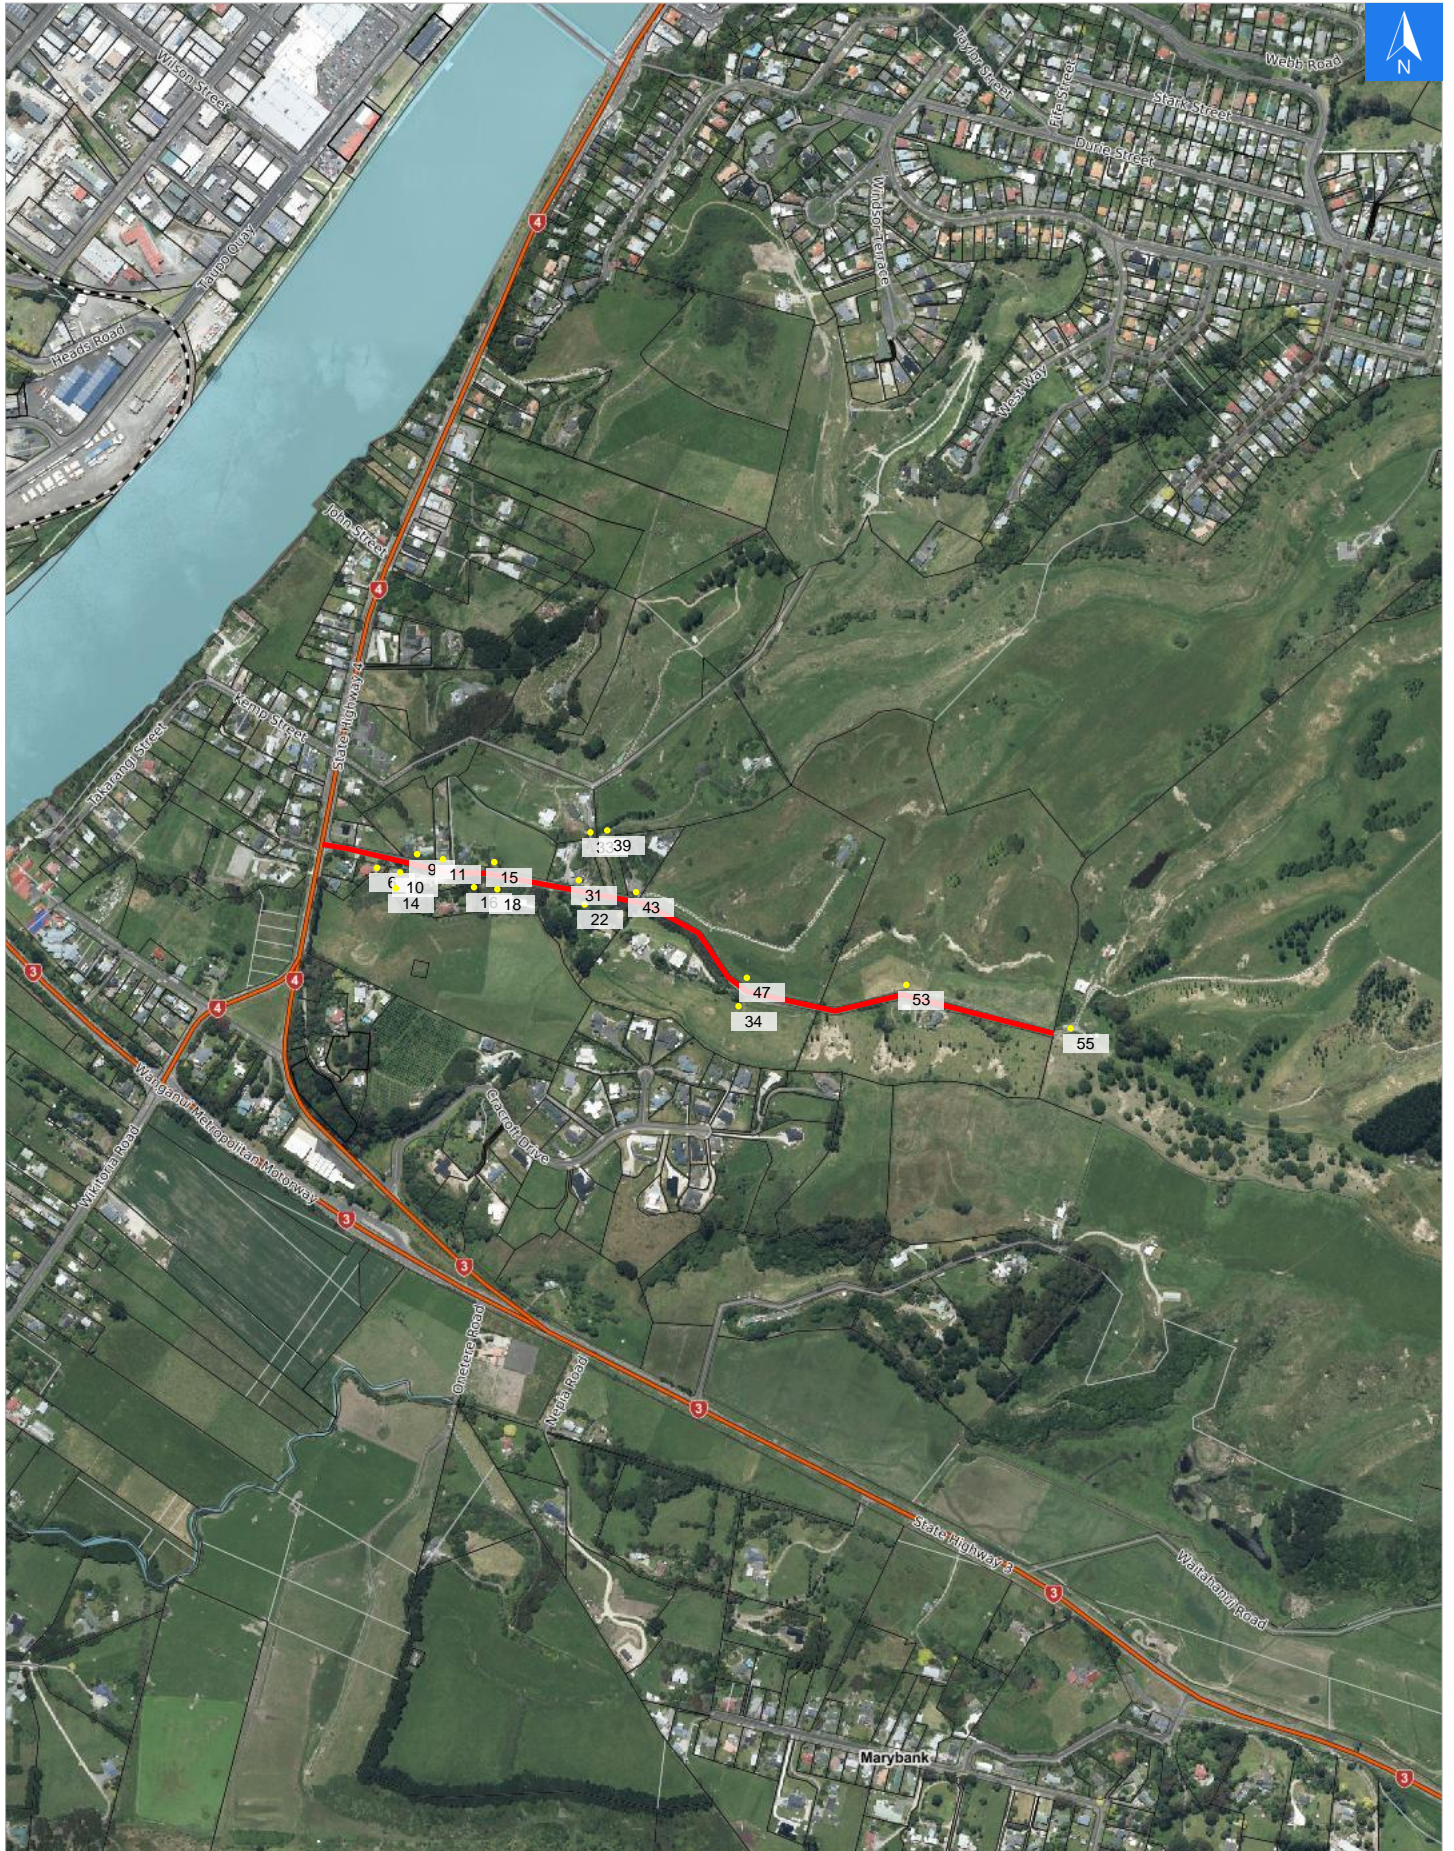

Disclaimer:

Digital map data sourced from Land Information New Zealand CROWN COPYRIGHT RESERVED.
The information displayed in the GIS has been taken from Whanganui District Council's databases and maps.
It is made available in good faith but its accuracy or completeness is not guaranteed. If the information is relied on in support of a resource consent it should be verified independently.

Wednesday, September 25, 2024

Scale 1: 10000

Wednesday, September 25, 2024

Disclaimer:

Digital map data sourced from Land Information New Zealand CROWN COPYRIGHT RESERVED.
The information displayed in the GIS has been taken from Whanganui District Council's databases and maps.
It is made available in good faith but its accuracy or completeness is not guaranteed. If the information is relied on in support of a resource consent it should be verified independently.

Road Evacuation Addresses

Data sourced from LINZ

LINZ Address	Notes	Date Time Visited	Placard
6 Ngatarua Road, Putiki, Whanganui			W Y1 Y2 R1 R2
9 Ngatarua Road, Putiki, Whanganui			W Y1 Y2 R1 R2
10 Ngatarua Road, Putiki, Whanganui			W Y1 Y2 R1 R2
11 Ngatarua Road, Putiki, Whanganui			W Y1 Y2 R1 R2
14 Ngatarua Road, Putiki, Whanganui			W Y1 Y2 R1 R2
15 Ngatarua Road, Putiki, Whanganui			W Y1 Y2 R1 R2
16 Ngatarua Road, Putiki, Whanganui			W Y1 Y2 R1 R2
18 Ngatarua Road, Putiki, Whanganui			W Y1 Y2 R1 R2
22 Ngatarua Road, Putiki, Whanganui			W Y1 Y2 R1 R2
31 Ngatarua Road, Putiki, Whanganui			W Y1 Y2 R1 R2
33 Ngatarua Road, Putiki, Whanganui			W Y1 Y2 R1 R2
34 Ngatarua Road, Putiki, Whanganui			W Y1 Y2 R1 R2
39 Ngatarua Road, Putiki, Whanganui			W Y1 Y2 R1 R2
43 Ngatarua Road, Putiki, Whanganui			W Y1 Y2 R1 R2
47 Ngatarua Road, Putiki, Whanganui			W Y1 Y2 R1 R2
53 Ngatarua Road, Putiki, Whanganui			W Y1 Y2 R1 R2
55 Ngatarua Road, Putiki, Whanganui			W Y1 Y2 R1 R2