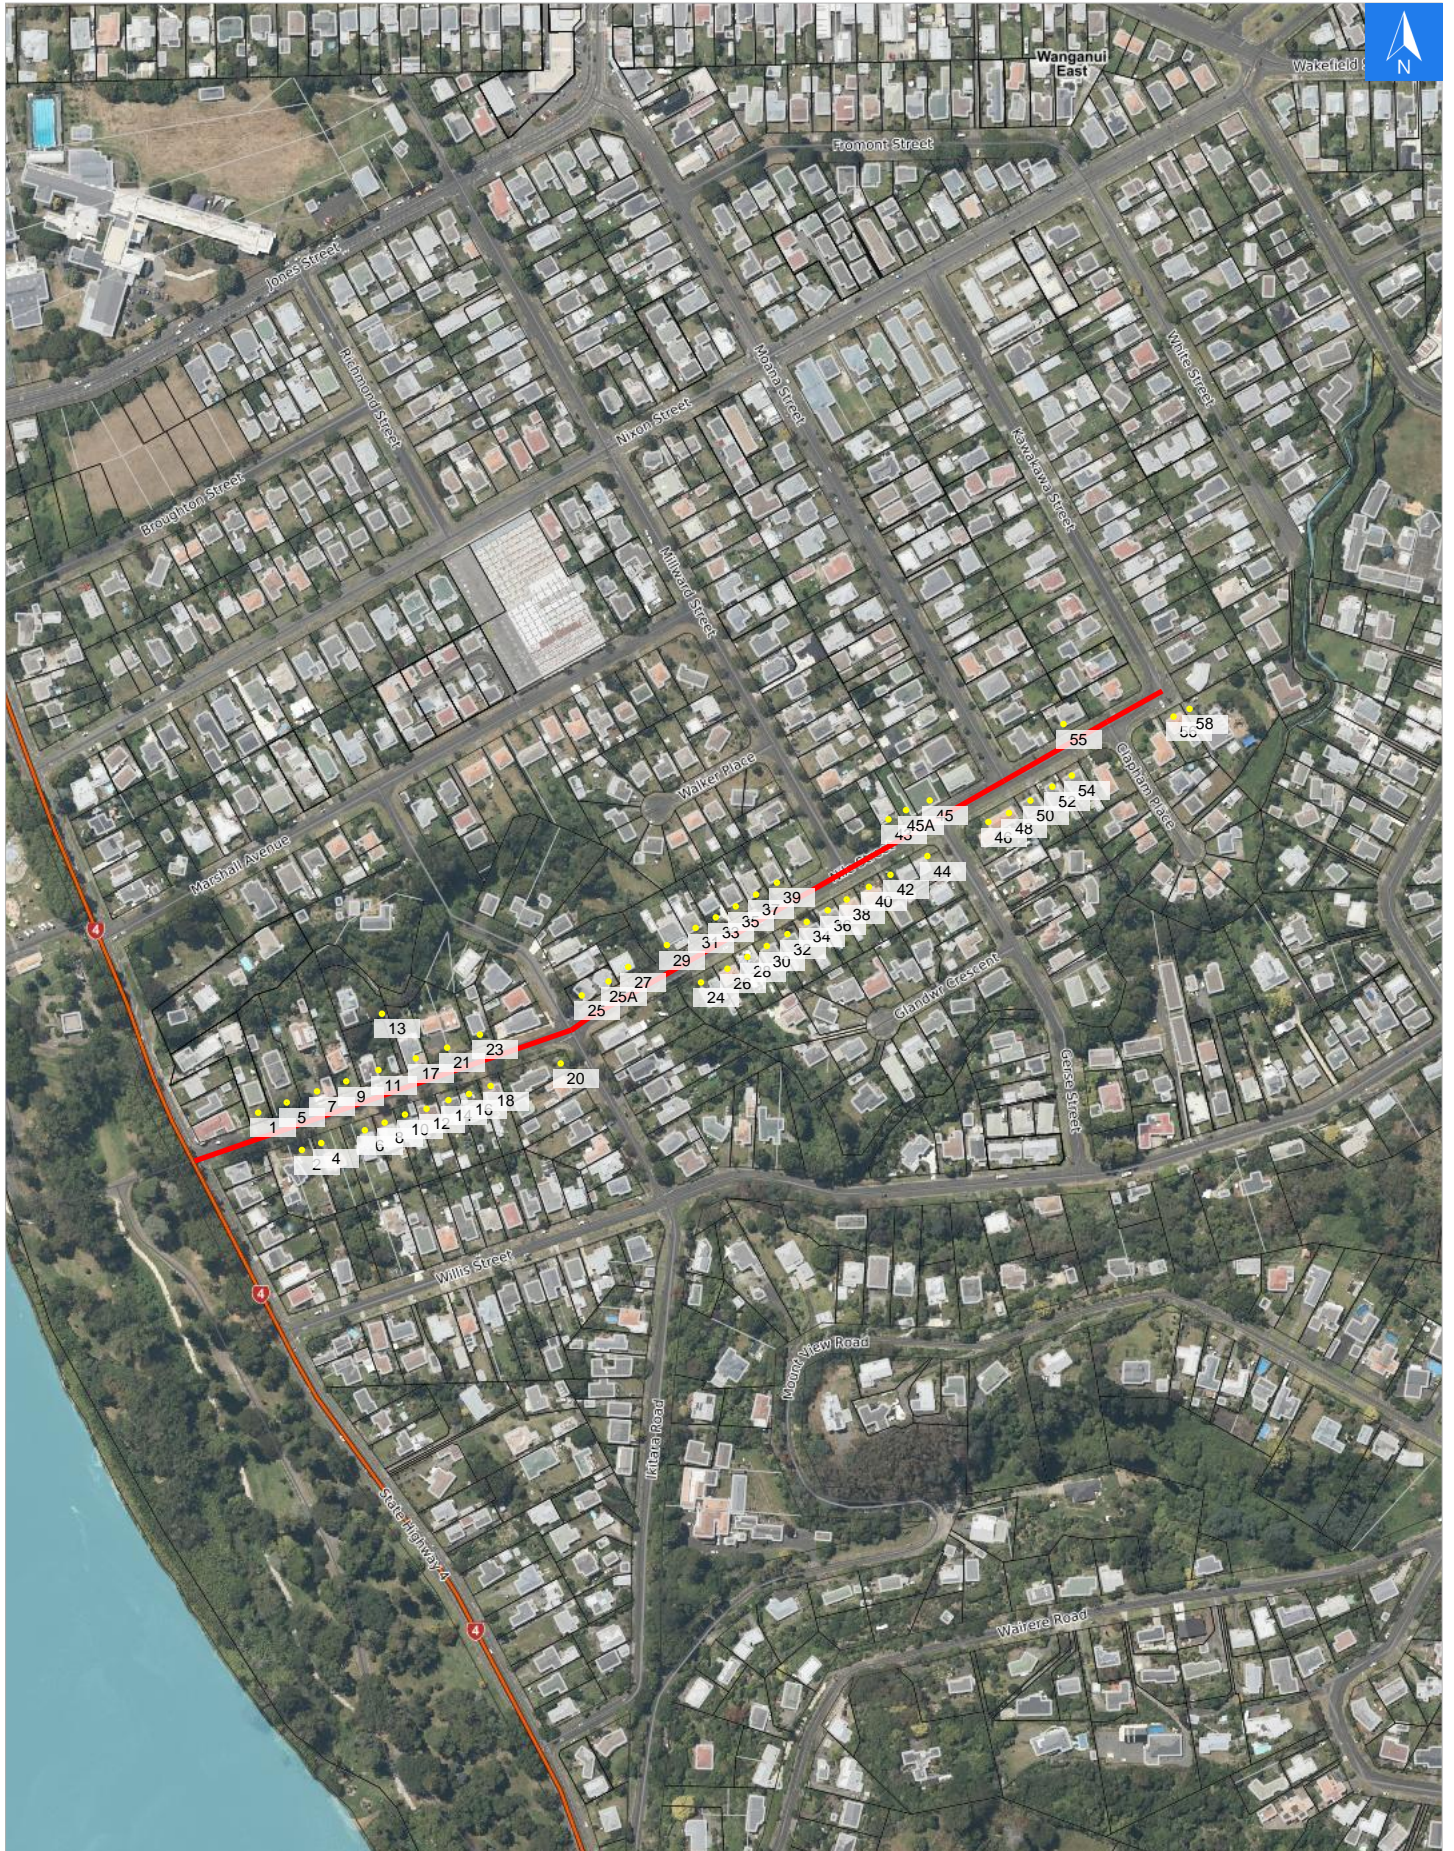

Wednesday, April 15, 2026

Disclaimer:

Digital map data sourced from Land Information New Zealand CROWN COPYRIGHT RESERVED.
The information displayed in the GIS has been taken from Whanganui District Council's databases and maps.
It is made available in good faith but its accuracy or completeness is not guaranteed. If the information is relied on in support of a resource consent it should be verified independently.

Scale 1: 5000

Wednesday, April 15, 2026

Disclaimer:

Digital map data sourced from Land Information New Zealand CROWN COPYRIGHT RESERVED.
The information displayed in the GIS has been taken from Whanganui District Council's databases and maps.
It is made available in good faith but its accuracy or completeness is not guaranteed. If the information is relied on in support of a resource consent it should be verified independently.