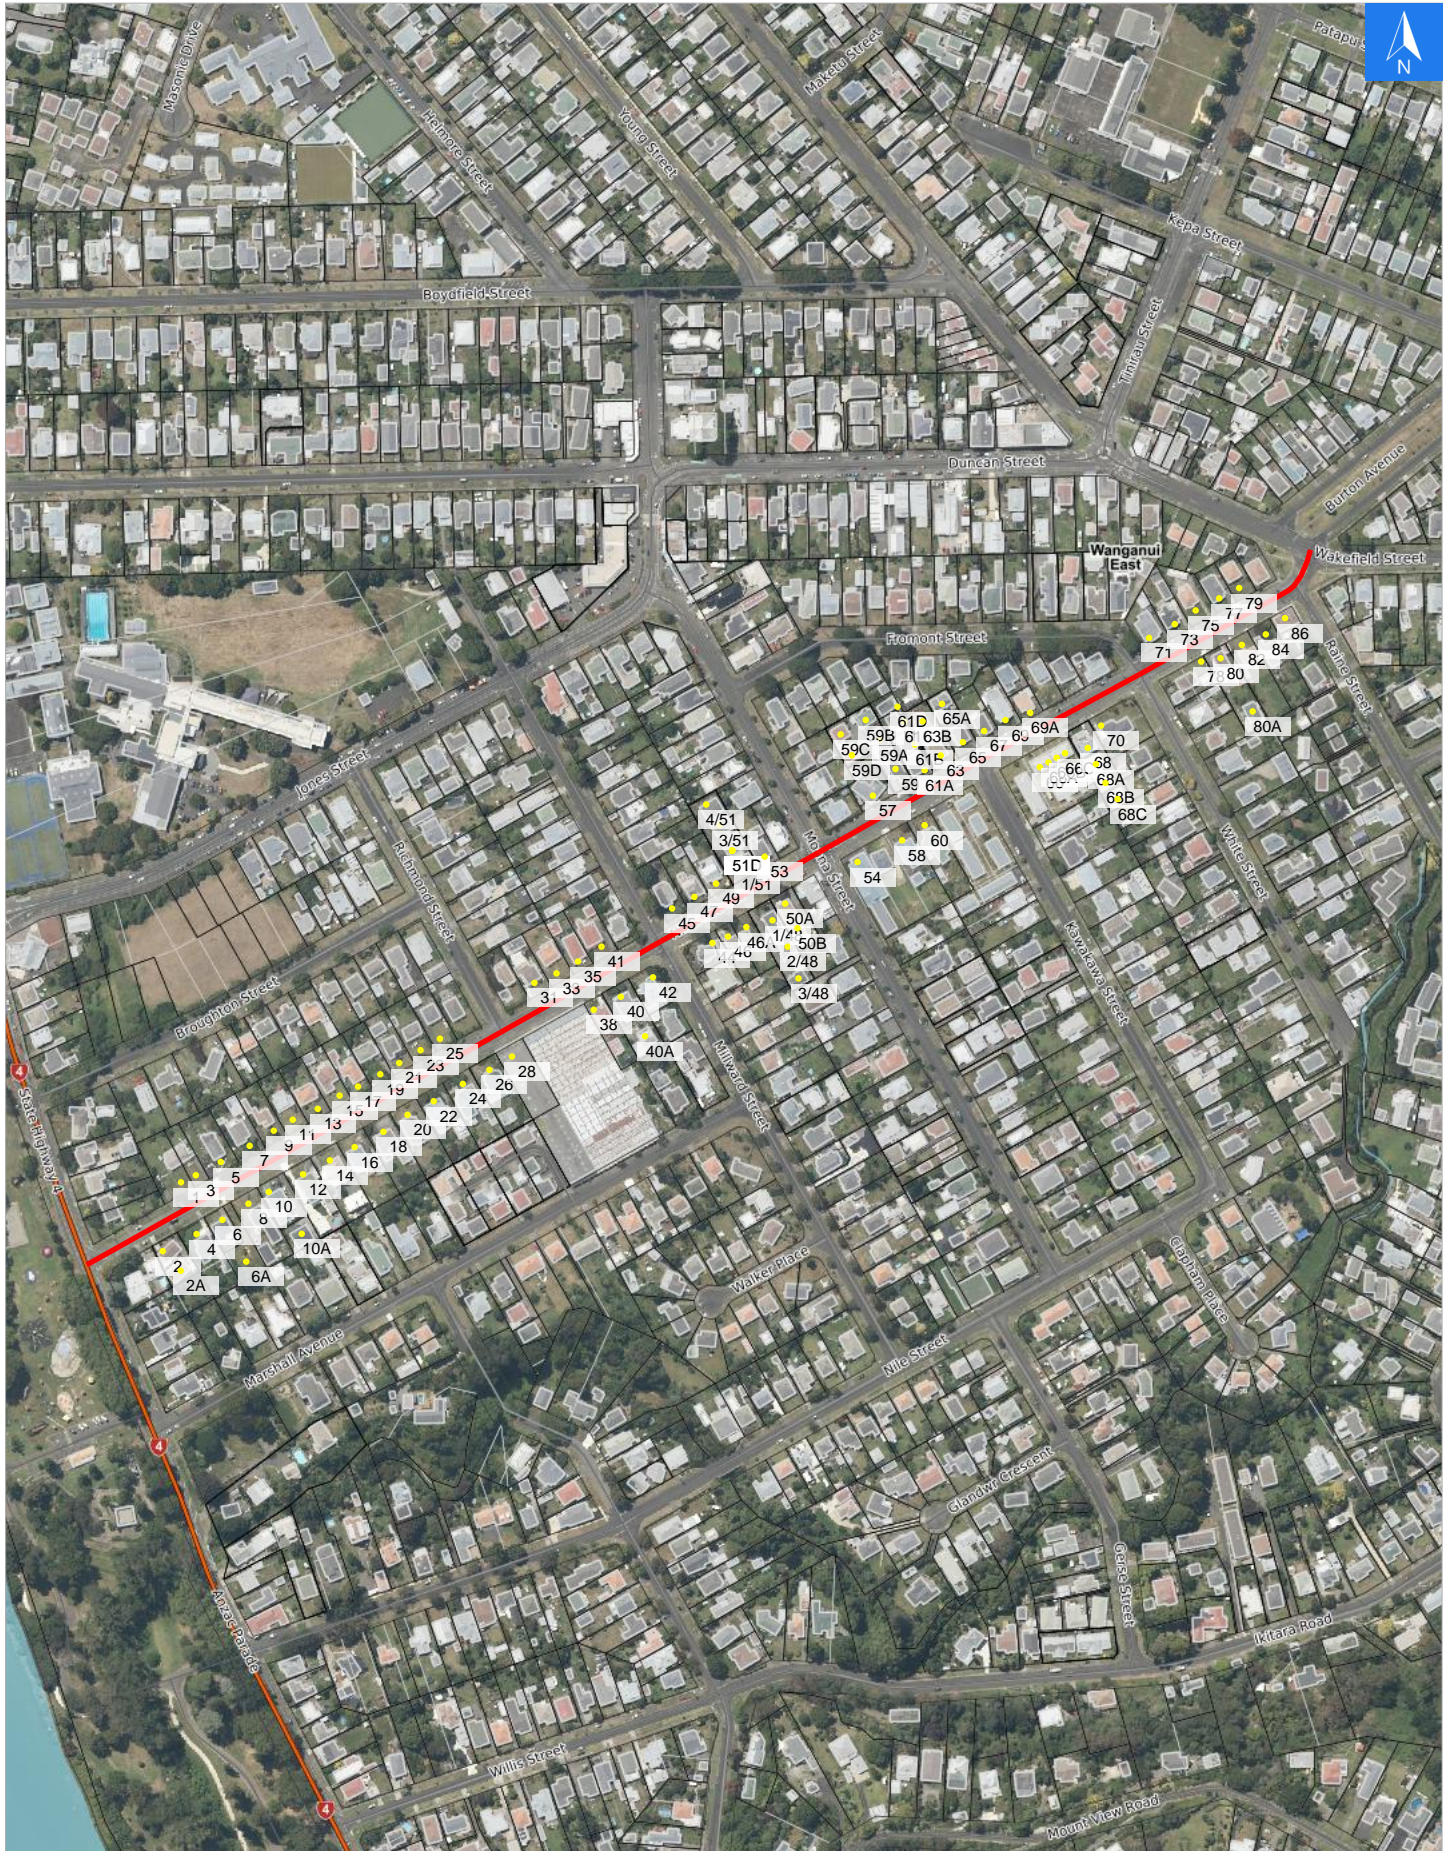

Wednesday, April 22, 2026

Disclaimer:

Digital map data sourced from Land Information New Zealand CROWN COPYRIGHT RESERVED. The information displayed in the GIS has been taken from Whanganui District Council's databases and maps. It is made available in good faith but its accuracy or completeness is not guaranteed. If the information is relied on in support of a resource consent it should be verified independently.

Scale 1: 5000

Wednesday, April 22, 2026

Disclaimer:

Digital map data sourced from Land Information New Zealand CROWN COPYRIGHT RESERVED.
The information displayed in the GIS has been taken from Whanganui District Council's databases and maps.
It is made available in good faith but its accuracy or completeness is not guaranteed. If the information is relied on in support of a resource consent it should be verified independently.