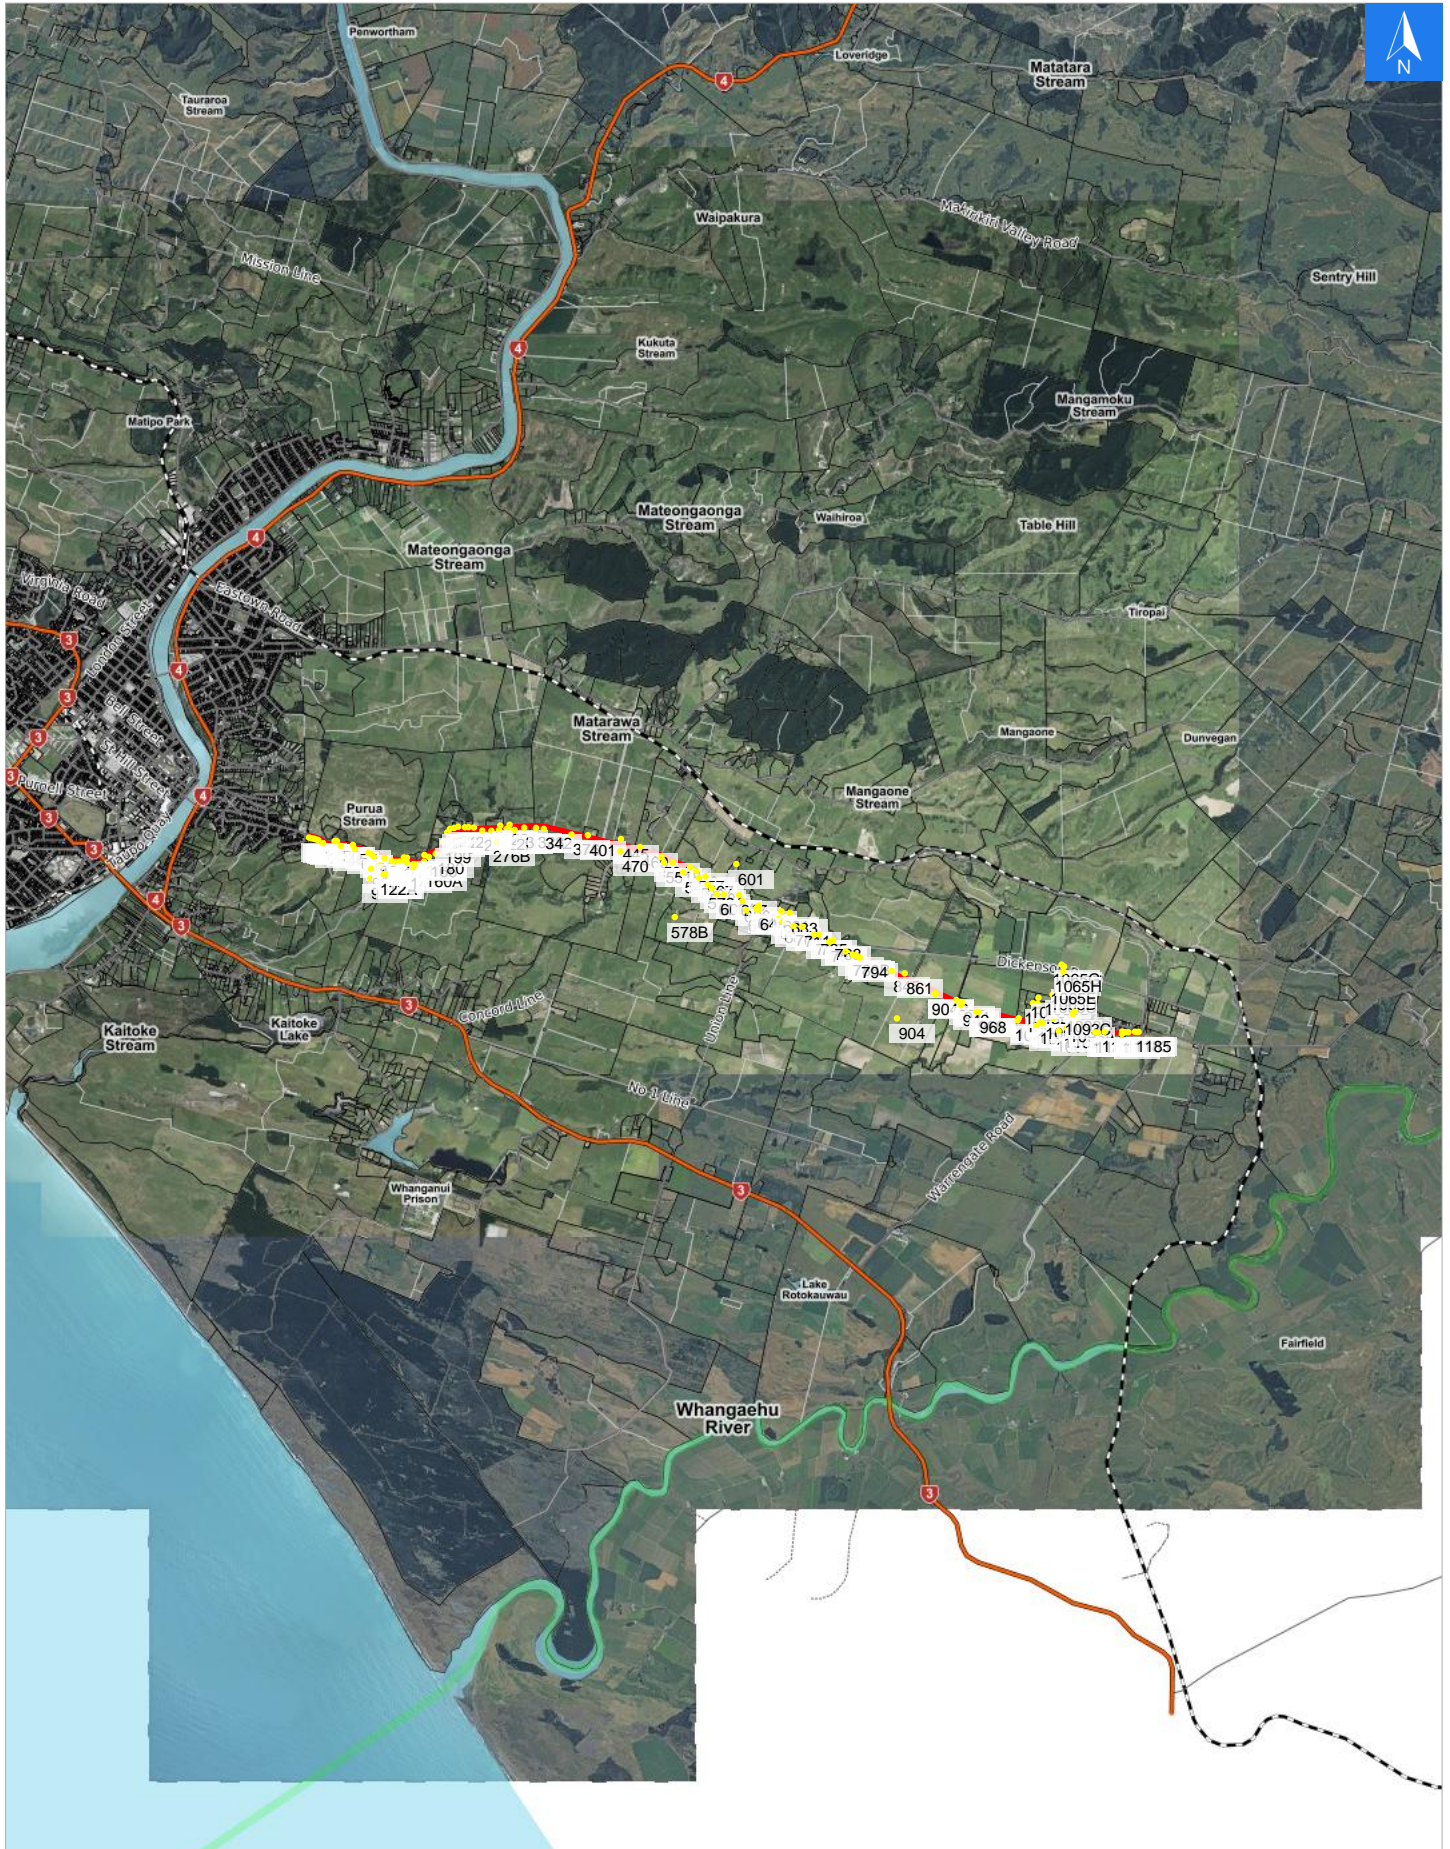

### Disclaimer:

Digital map data sourced from Land Information New Zealand CROWN COPYRIGHT RESERVED.  
The information displayed in the GIS has been taken from Whanganui District Council's databases and maps.  
It is made available in good faith but its accuracy or completeness is not guaranteed. If the information is relied on in support of a resource consent it should be verified independently.

Wednesday, September 25, 2024

Scale 1: 100000

Wednesday, September 25, 2024