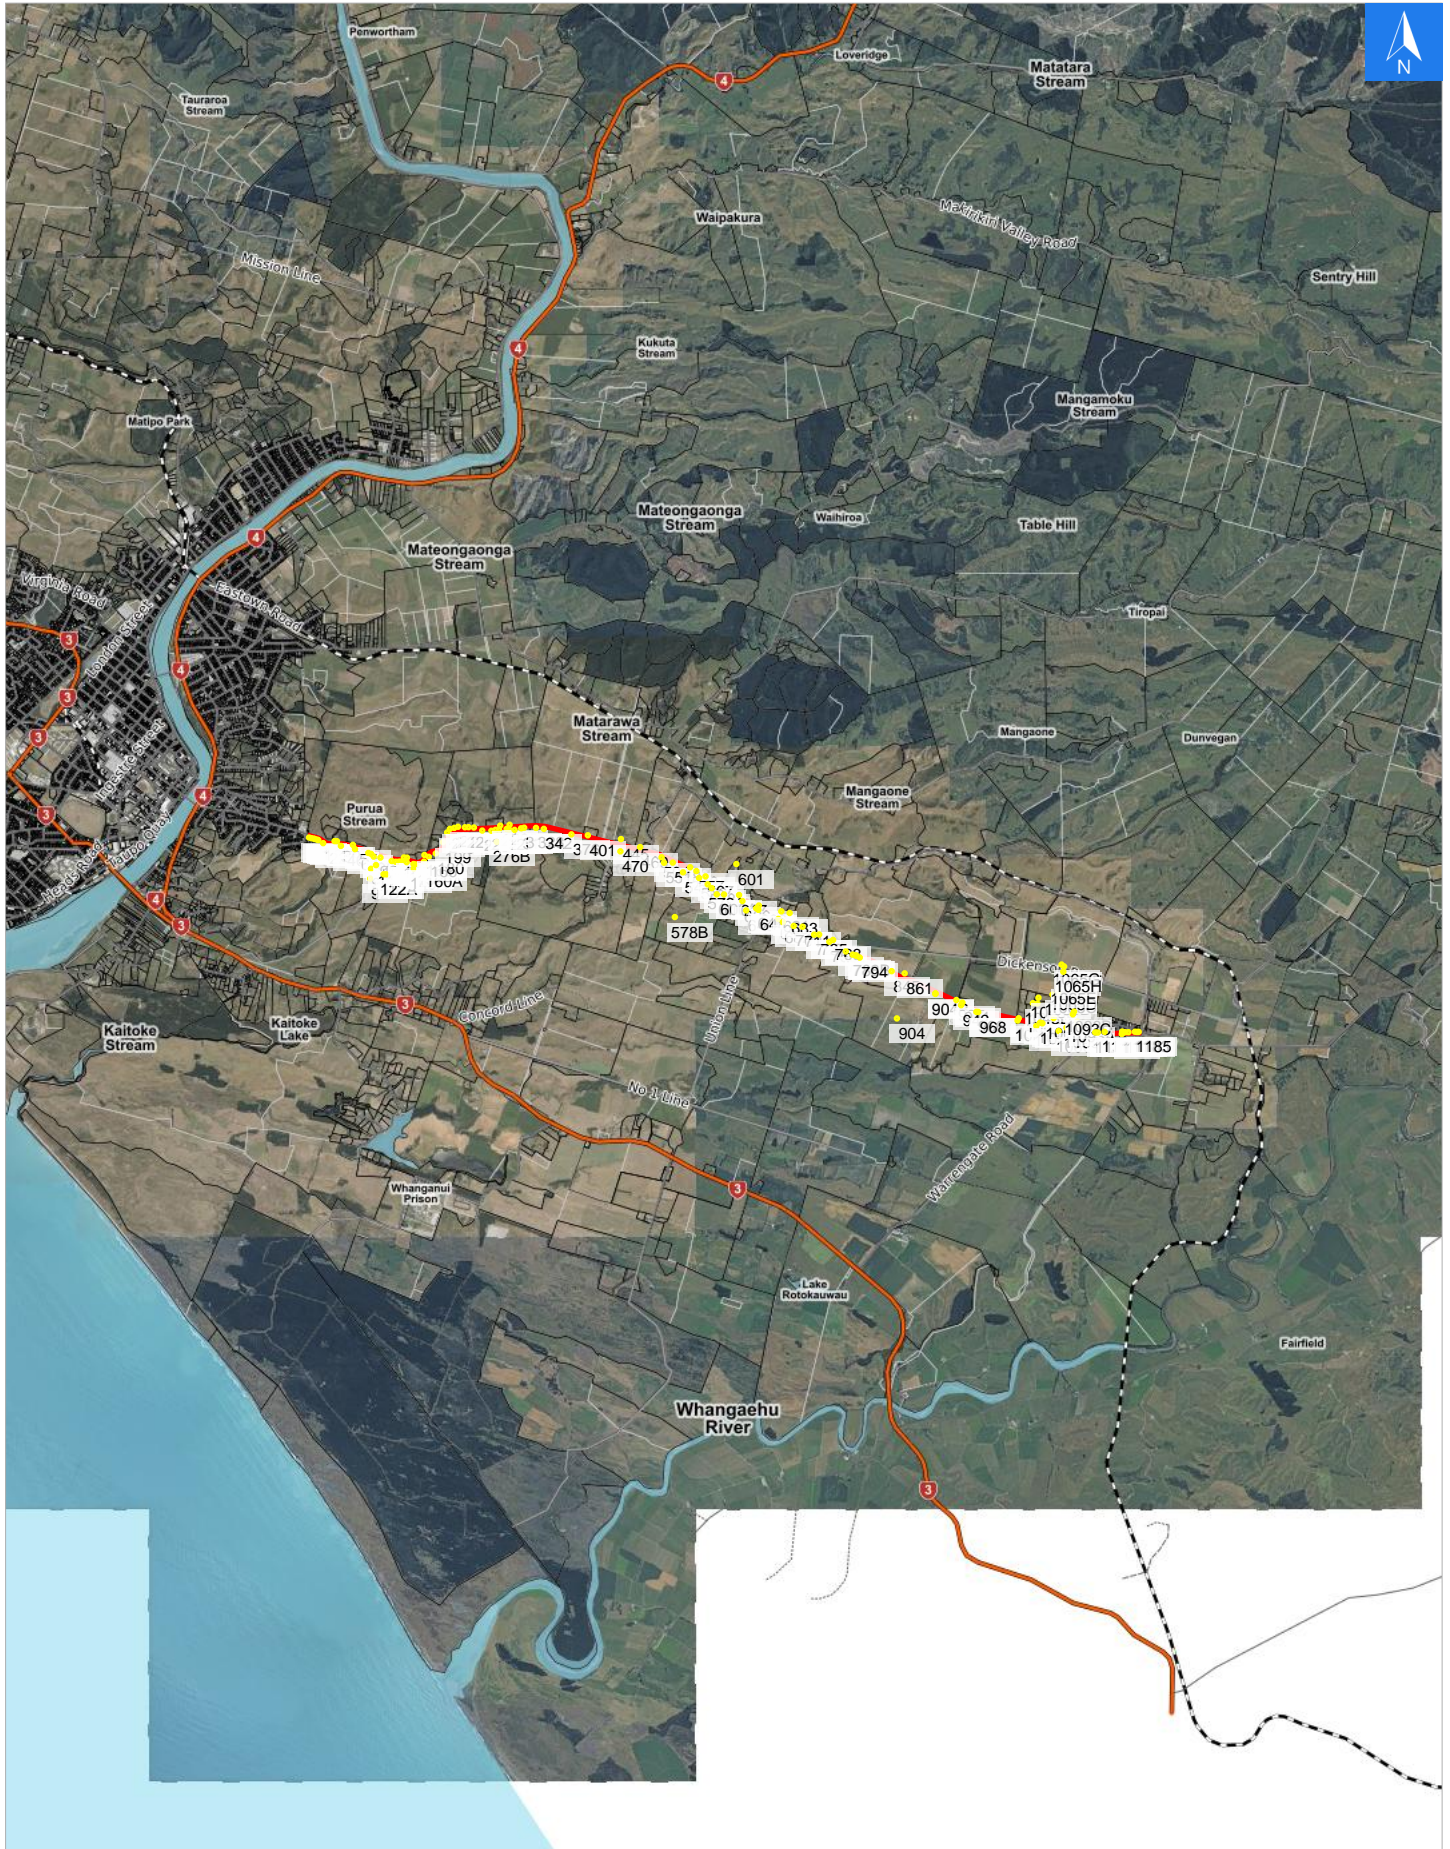

Wednesday, April 15, 2026

Disclaimer:

Digital map data sourced from Land Information New Zealand CROWN COPYRIGHT RESERVED.
The information displayed in the GIS has been taken from Whanganui District Council's databases and maps.
It is made available in good faith but its accuracy or completeness is not guaranteed. If the information is relied on in support of a resource consent it should be verified independently.

Scale 1: 100000

Wednesday, April 15, 2026

Disclaimer:

Digital map data sourced from Land Information New Zealand CROWN COPYRIGHT RESERVED.
The information displayed in the GIS has been taken from Whanganui District Council's databases and maps.
It is made available in good faith but its accuracy or completeness is not guaranteed. If the information is relied on in support of a resource consent it should be verified independently.