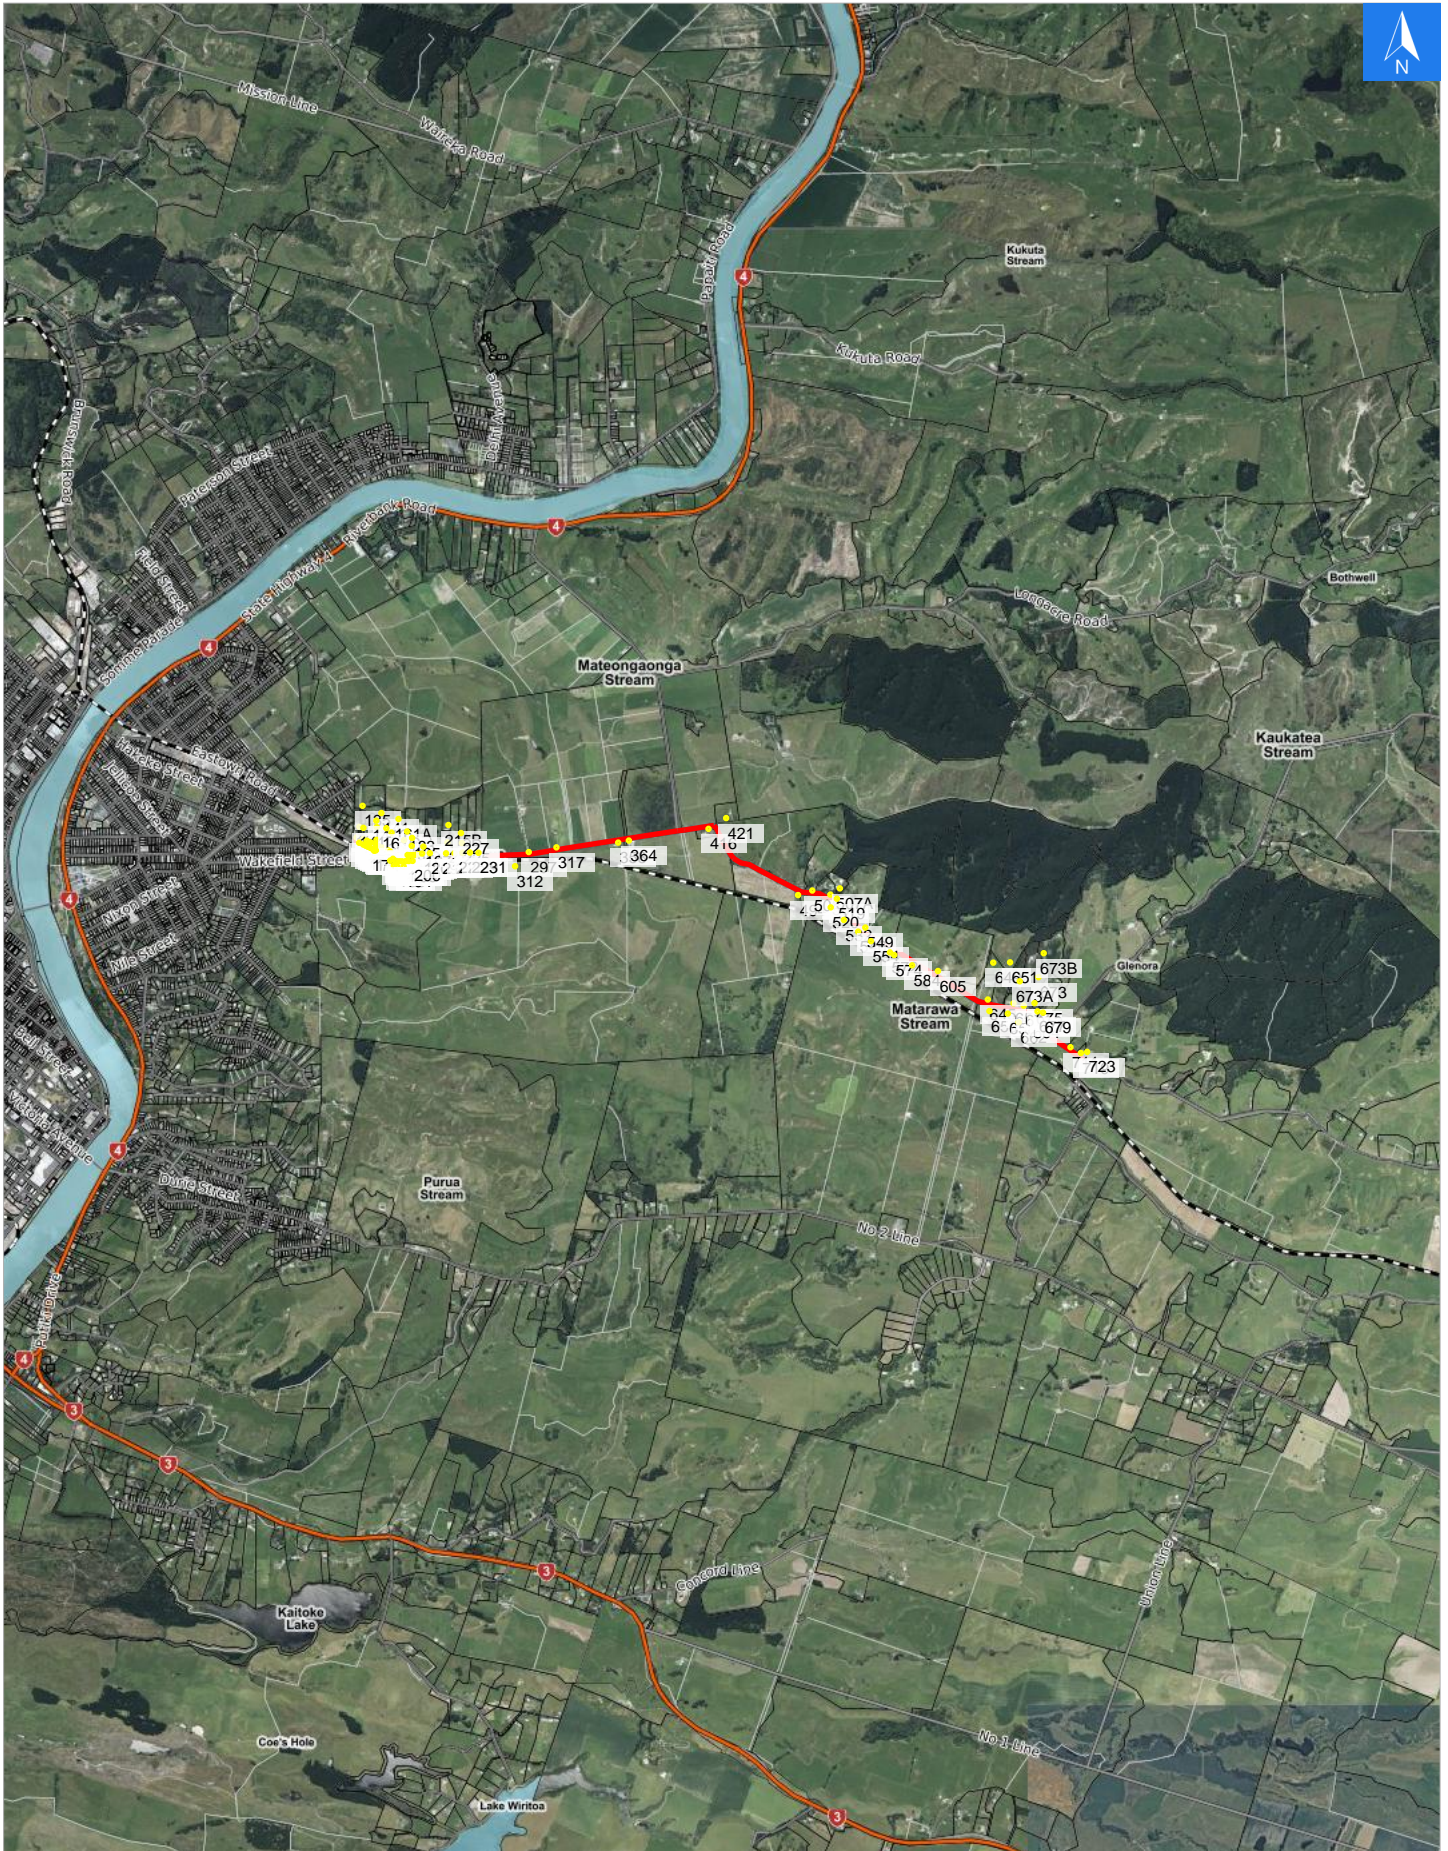

Disclaimer:

Digital map data sourced from Land Information New Zealand CROWN COPYRIGHT RESERVED.
The information displayed in the GIS has been taken from Whanganui District Council's databases and maps.
It is made available in good faith but its accuracy or completeness is not guaranteed. If the information is relied on in support of a resource consent it should be verified independently.

Wednesday, September 25, 2024

Scale 1: 50000

Wednesday, September 25, 2024

Disclaimer:

Digital map data sourced from Land Information New Zealand CROWN COPYRIGHT RESERVED.
The information displayed in the GIS has been taken from Whanganui District Council's databases and maps.
It is made available in good faith but its accuracy or completeness is not guaranteed. If the information is relied on in support of a resource consent it should be verified independently.