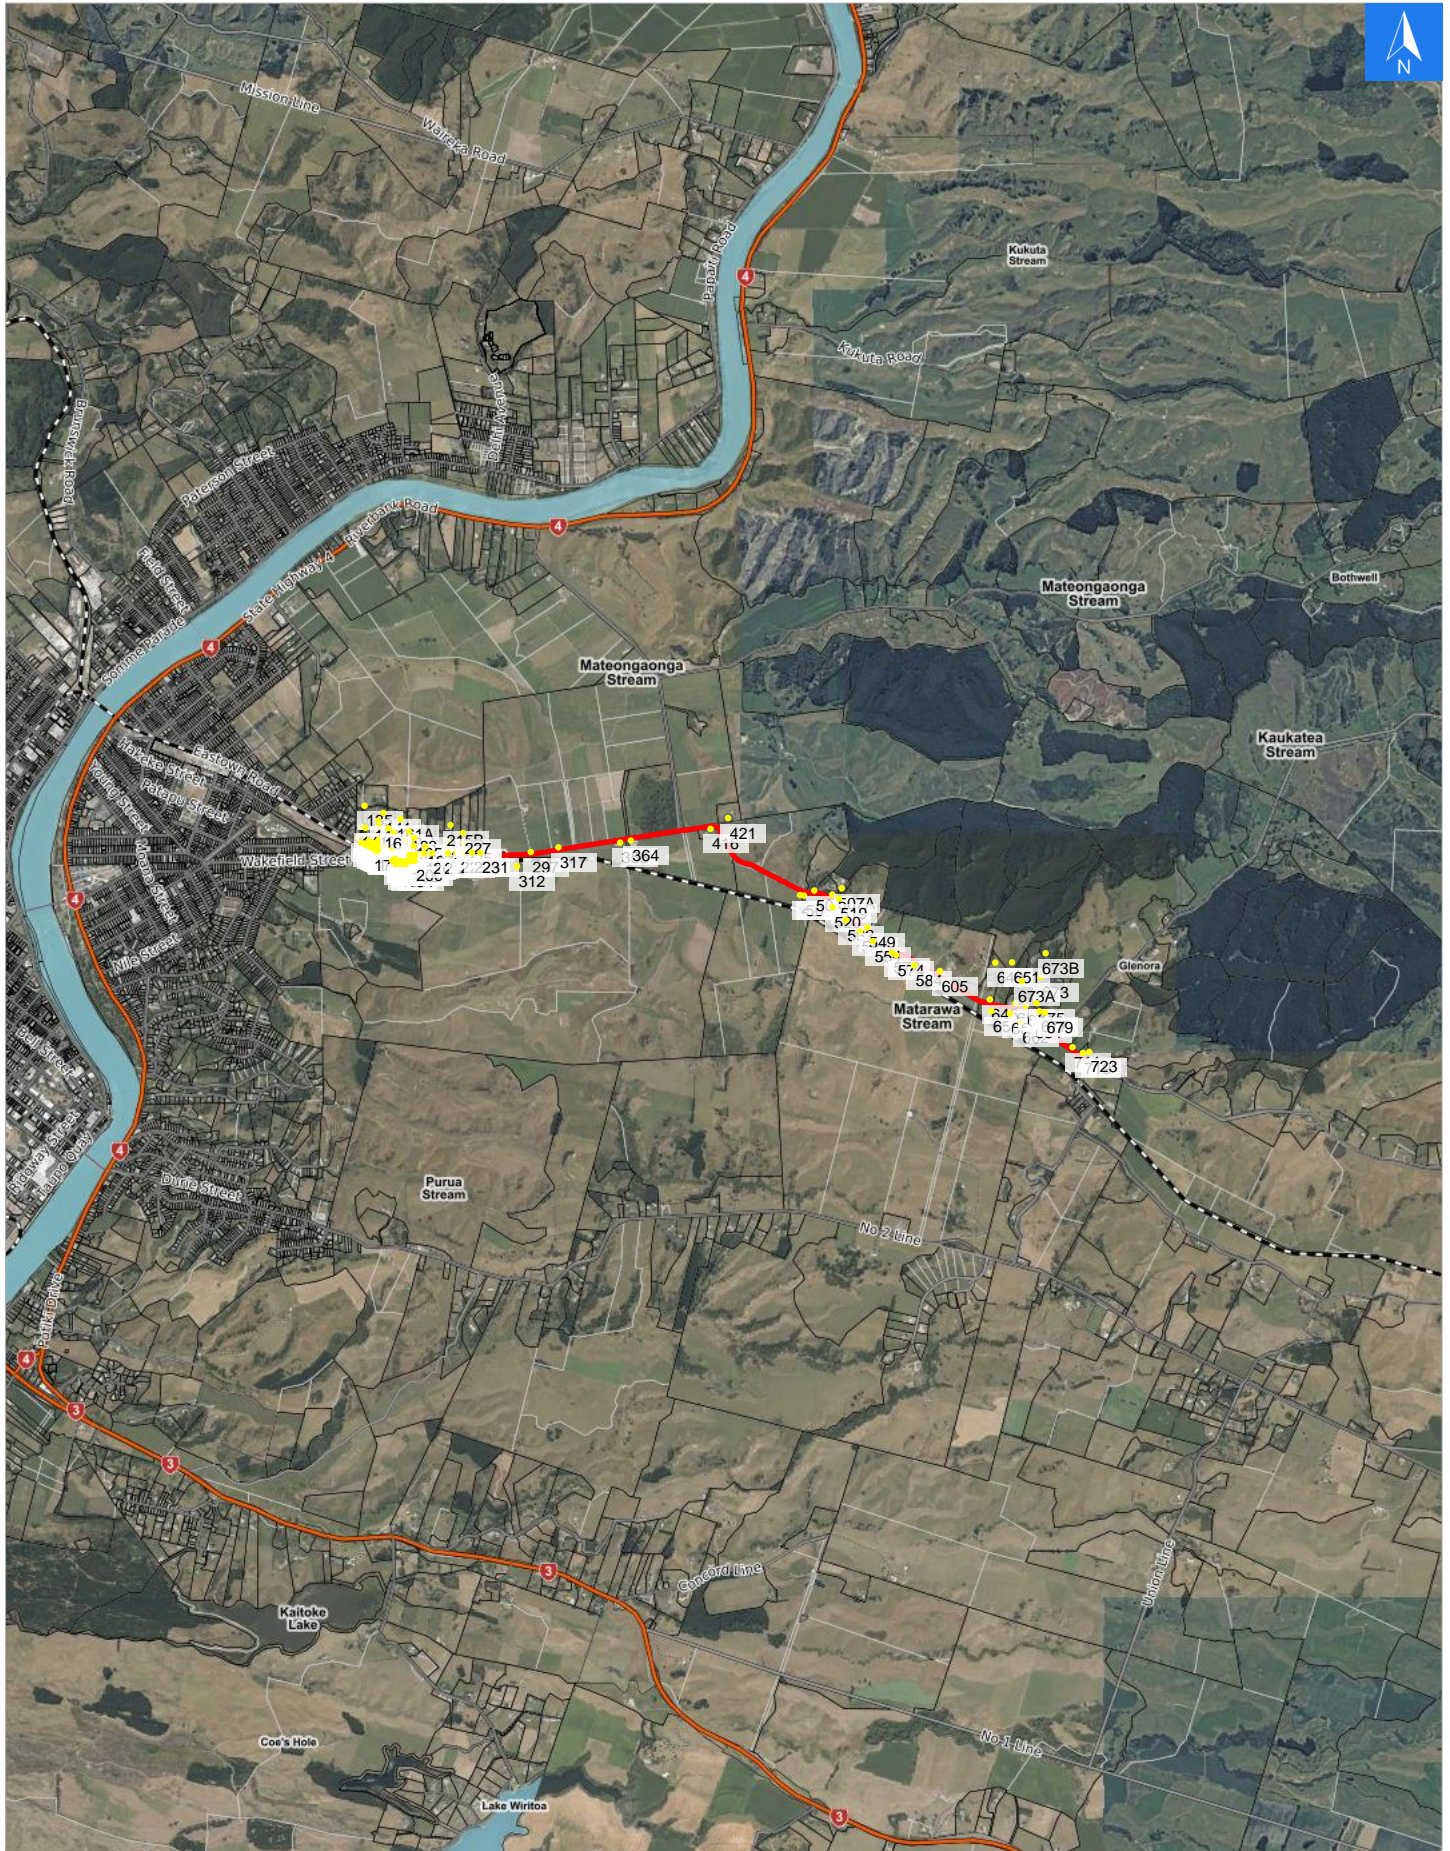

Wednesday, April 15, 2026

Disclaimer:

Digital map data sourced from Land Information New Zealand CROWN COPYRIGHT RESERVED.  
The information displayed in the GIS has been taken from Whanganui District Council's databases and maps.  
It is made available in good faith but its accuracy or completeness is not guaranteed. If the information is relied on in support of a resource consent it should be verified independently.

Scale 1: 50000

**Wednesday, April 15, 2026**

**Disclaimer:**

Digital map data sourced from Land Information New Zealand CROWN COPYRIGHT RESERVED.  
The information displayed in the GIS has been taken from Whanganui District Council's databases and maps.  
It is made available in good faith but its accuracy or completeness is not guaranteed. If the information is relied on in support of a resource consent it should be verified independently.