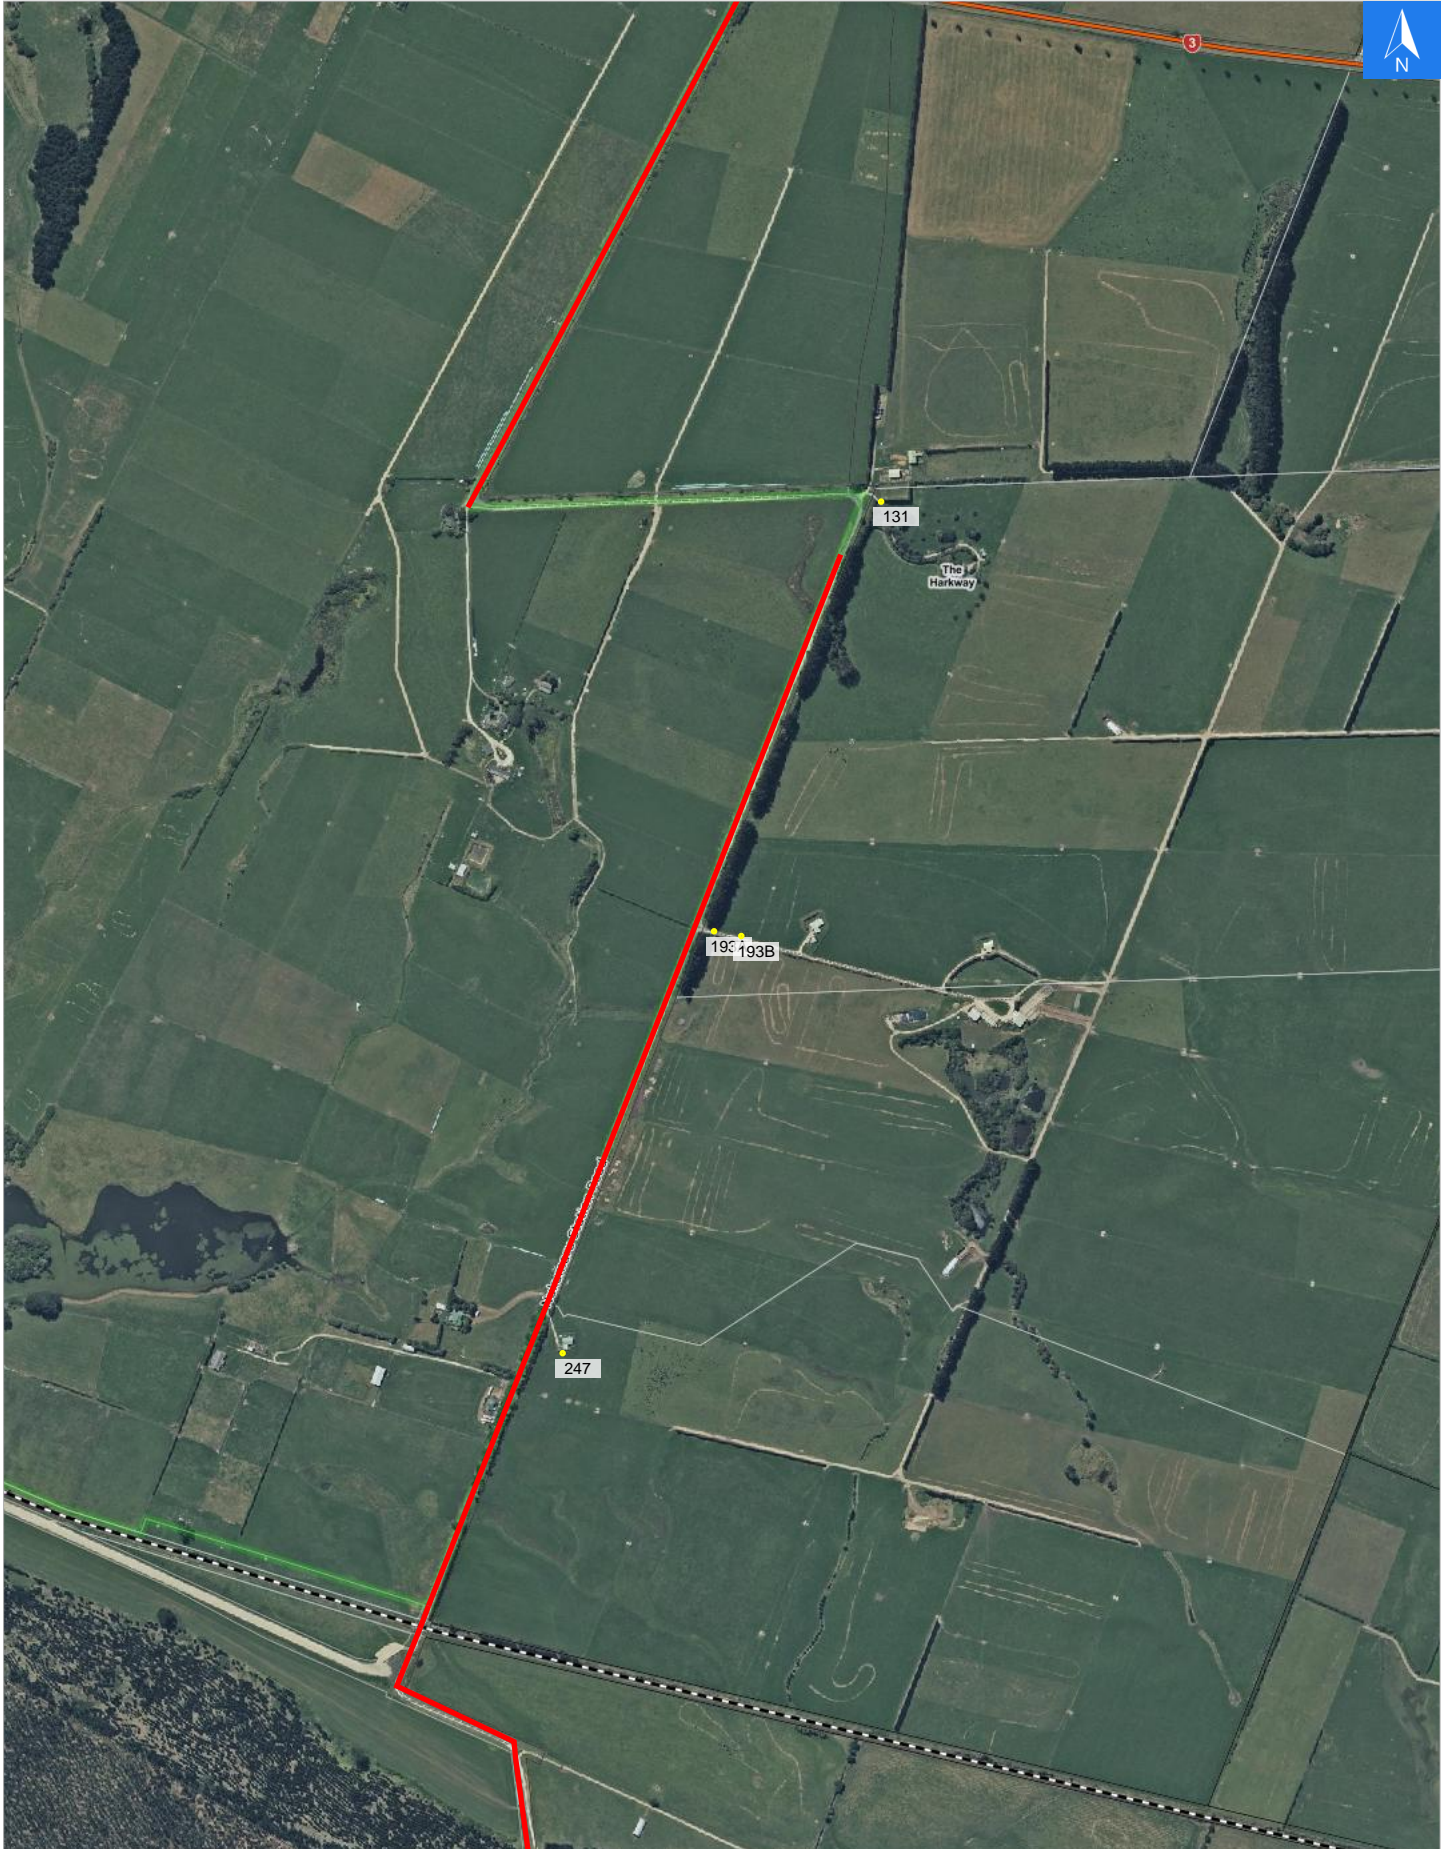

Wednesday, September 25, 2024

Disclaimer:

Digital map data sourced from Land Information New Zealand CROWN COPYRIGHT RESERVED.
The information displayed in the GIS has been taken from Whanganui District Council's databases and maps.
It is made available in good faith but its accuracy or completeness is not guaranteed. If the information is relied on in support of a resource consent it should be verified independently.

Scale 1: 10000

Wednesday, September 25, 2024

Disclaimer:

Digital map data sourced from Land Information New Zealand CROWN COPYRIGHT RESERVED.
The information displayed in the GIS has been taken from Whanganui District Council's databases and maps.
It is made available in good faith but its accuracy or completeness is not guaranteed. If the information is relied on in support of a resource consent it should be verified independently.

Road Evacuation Addresses

Data sourced from LINZ

LINZ Address	Notes	Date Time Visited	Placard
131 Nukumarū Station Road, Waittara, Whanganui			W Y1 Y2 R1 R2
193A Nukumarū Station Road, Waittara, Whanganui			W Y1 Y2 R1 R2
193B Nukumarū Station Road, Waittara, Whanganui			W Y1 Y2 R1 R2
247 Nukumarū Station Road, Waittara, Whanganui			W Y1 Y2 R1 R2