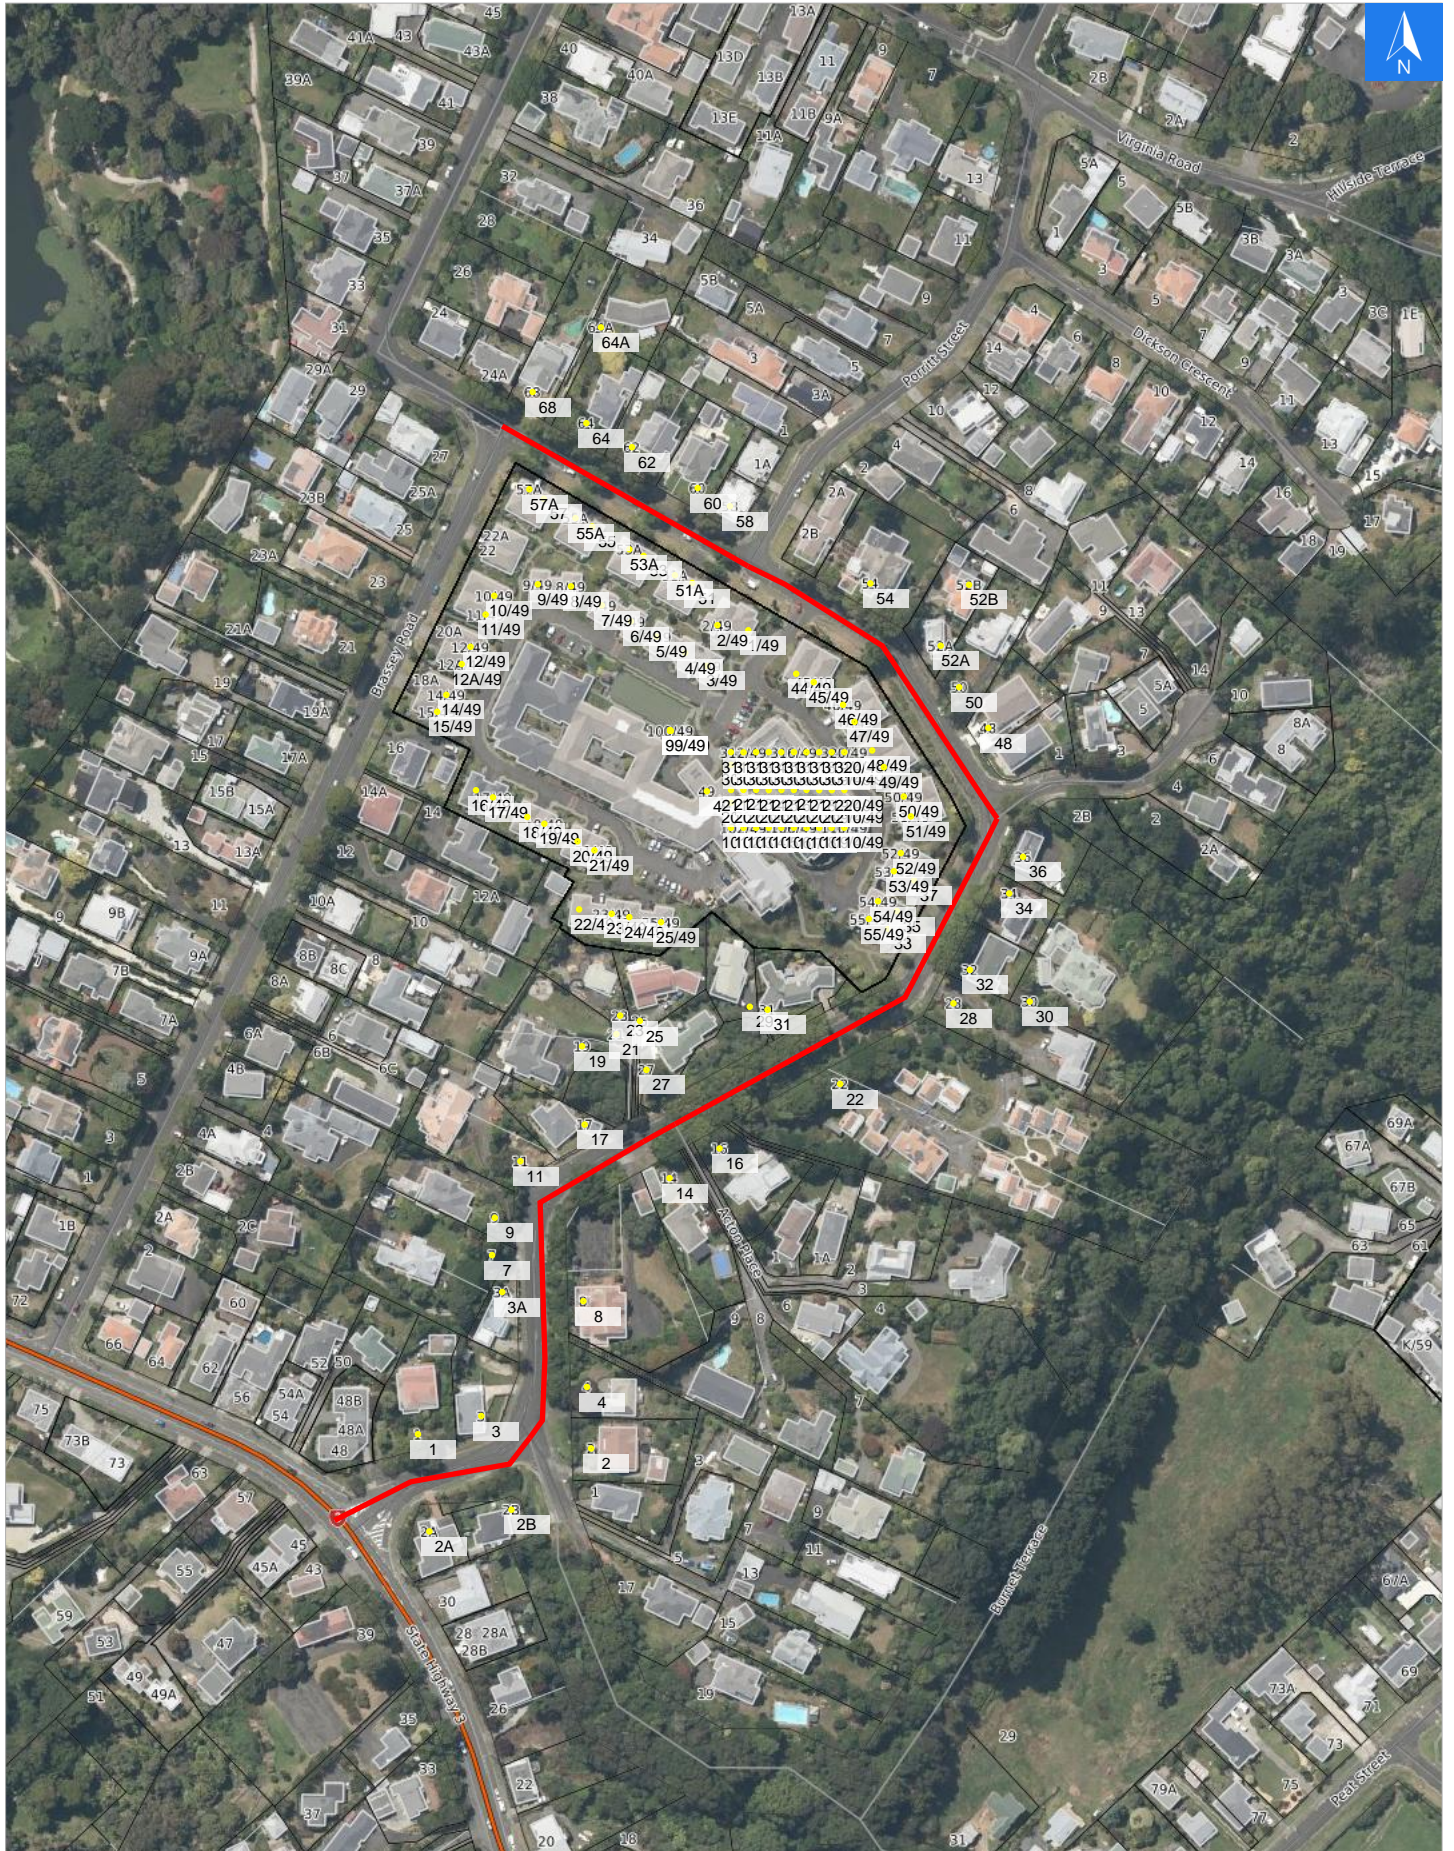

Wednesday, April 22, 2026

Disclaimer:

Digital map data sourced from Land Information New Zealand CROWN COPYRIGHT RESERVED. The information displayed in the GIS has been taken from Whanganui District Council's databases and maps. It is made available in good faith but its accuracy or completeness is not guaranteed. If the information is relied on in support of a resource consent it should be verified independently.

Scale 1: 3000

Wednesday, April 22, 2026

Disclaimer:

Digital map data sourced from Land Information New Zealand CROWN COPYRIGHT RESERVED.
The information displayed in the GIS has been taken from Whanganui District Council's databases and maps.
It is made available in good faith but its accuracy or completeness is not guaranteed. If the information is relied on in support of a resource consent it should be verified independently.