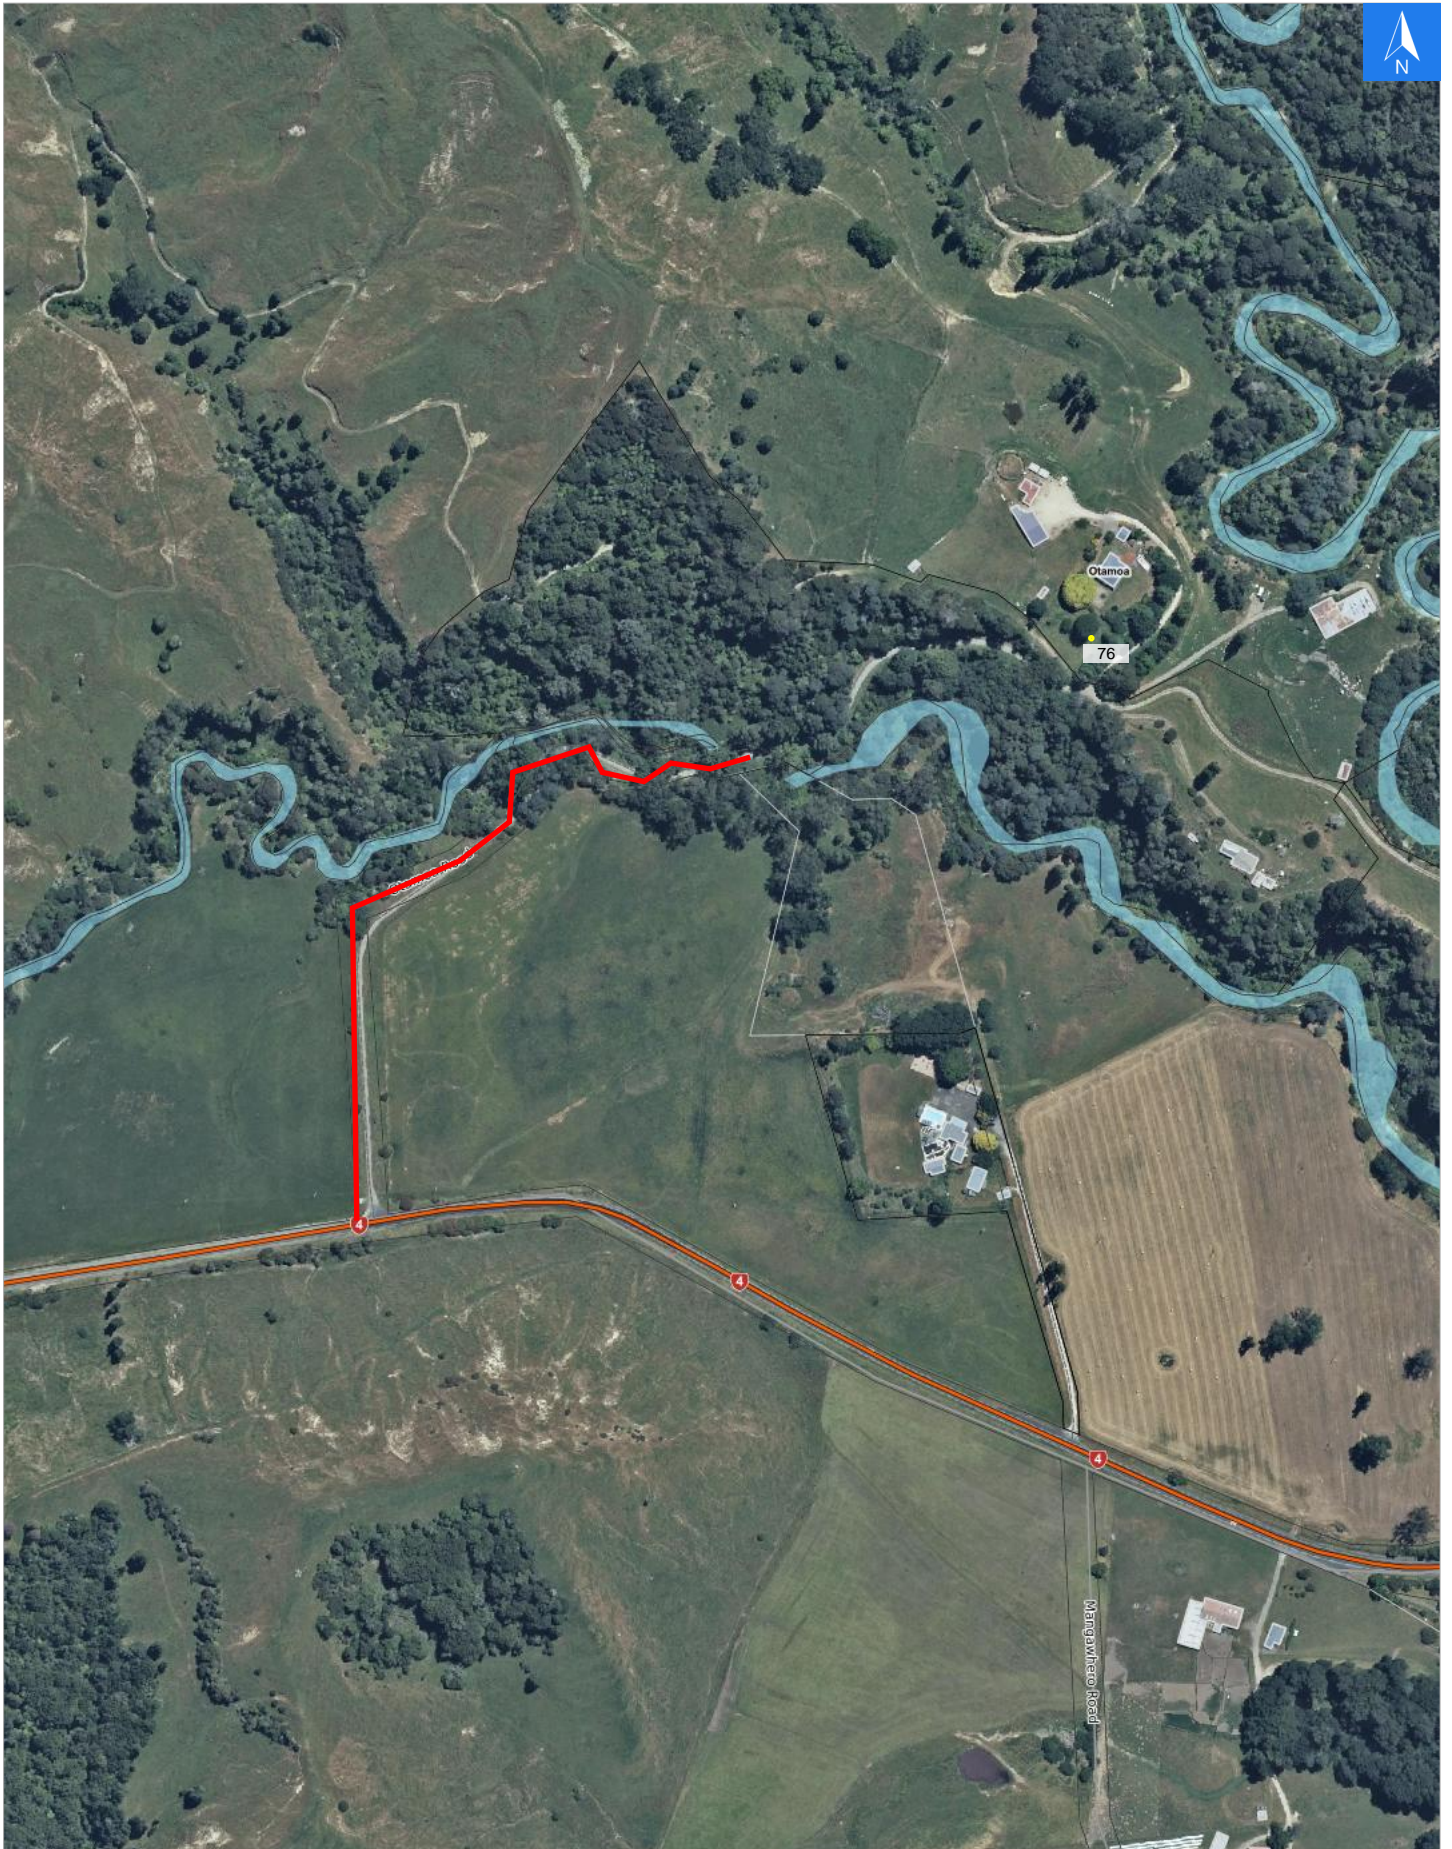

Wednesday, April 15, 2026

Disclaimer:

Digital map data sourced from Land Information New Zealand CROWN COPYRIGHT RESERVED.
The information displayed in the GIS has been taken from Whanganui District Council's databases and maps.
It is made available in good faith but its accuracy or completeness is not guaranteed. If the information is relied on in support of a resource consent it should be verified independently.

Scale 1: 5000

Wednesday, April 15, 2026

Disclaimer:

Digital map data sourced from Land Information New Zealand CROWN COPYRIGHT RESERVED.
The information displayed in the GIS has been taken from Whanganui District Council's databases and maps.
It is made available in good faith but its accuracy or completeness is not guaranteed. If the information is relied on in support of a resource consent it should be verified independently.

Road Evacuation Addresses

Data sourced from LINZ

LINZ Address	Notes	Date Time Visited	Placard
76 Otamo Road, Parikino, Whanganui			W Y1 Y2 R1 R2