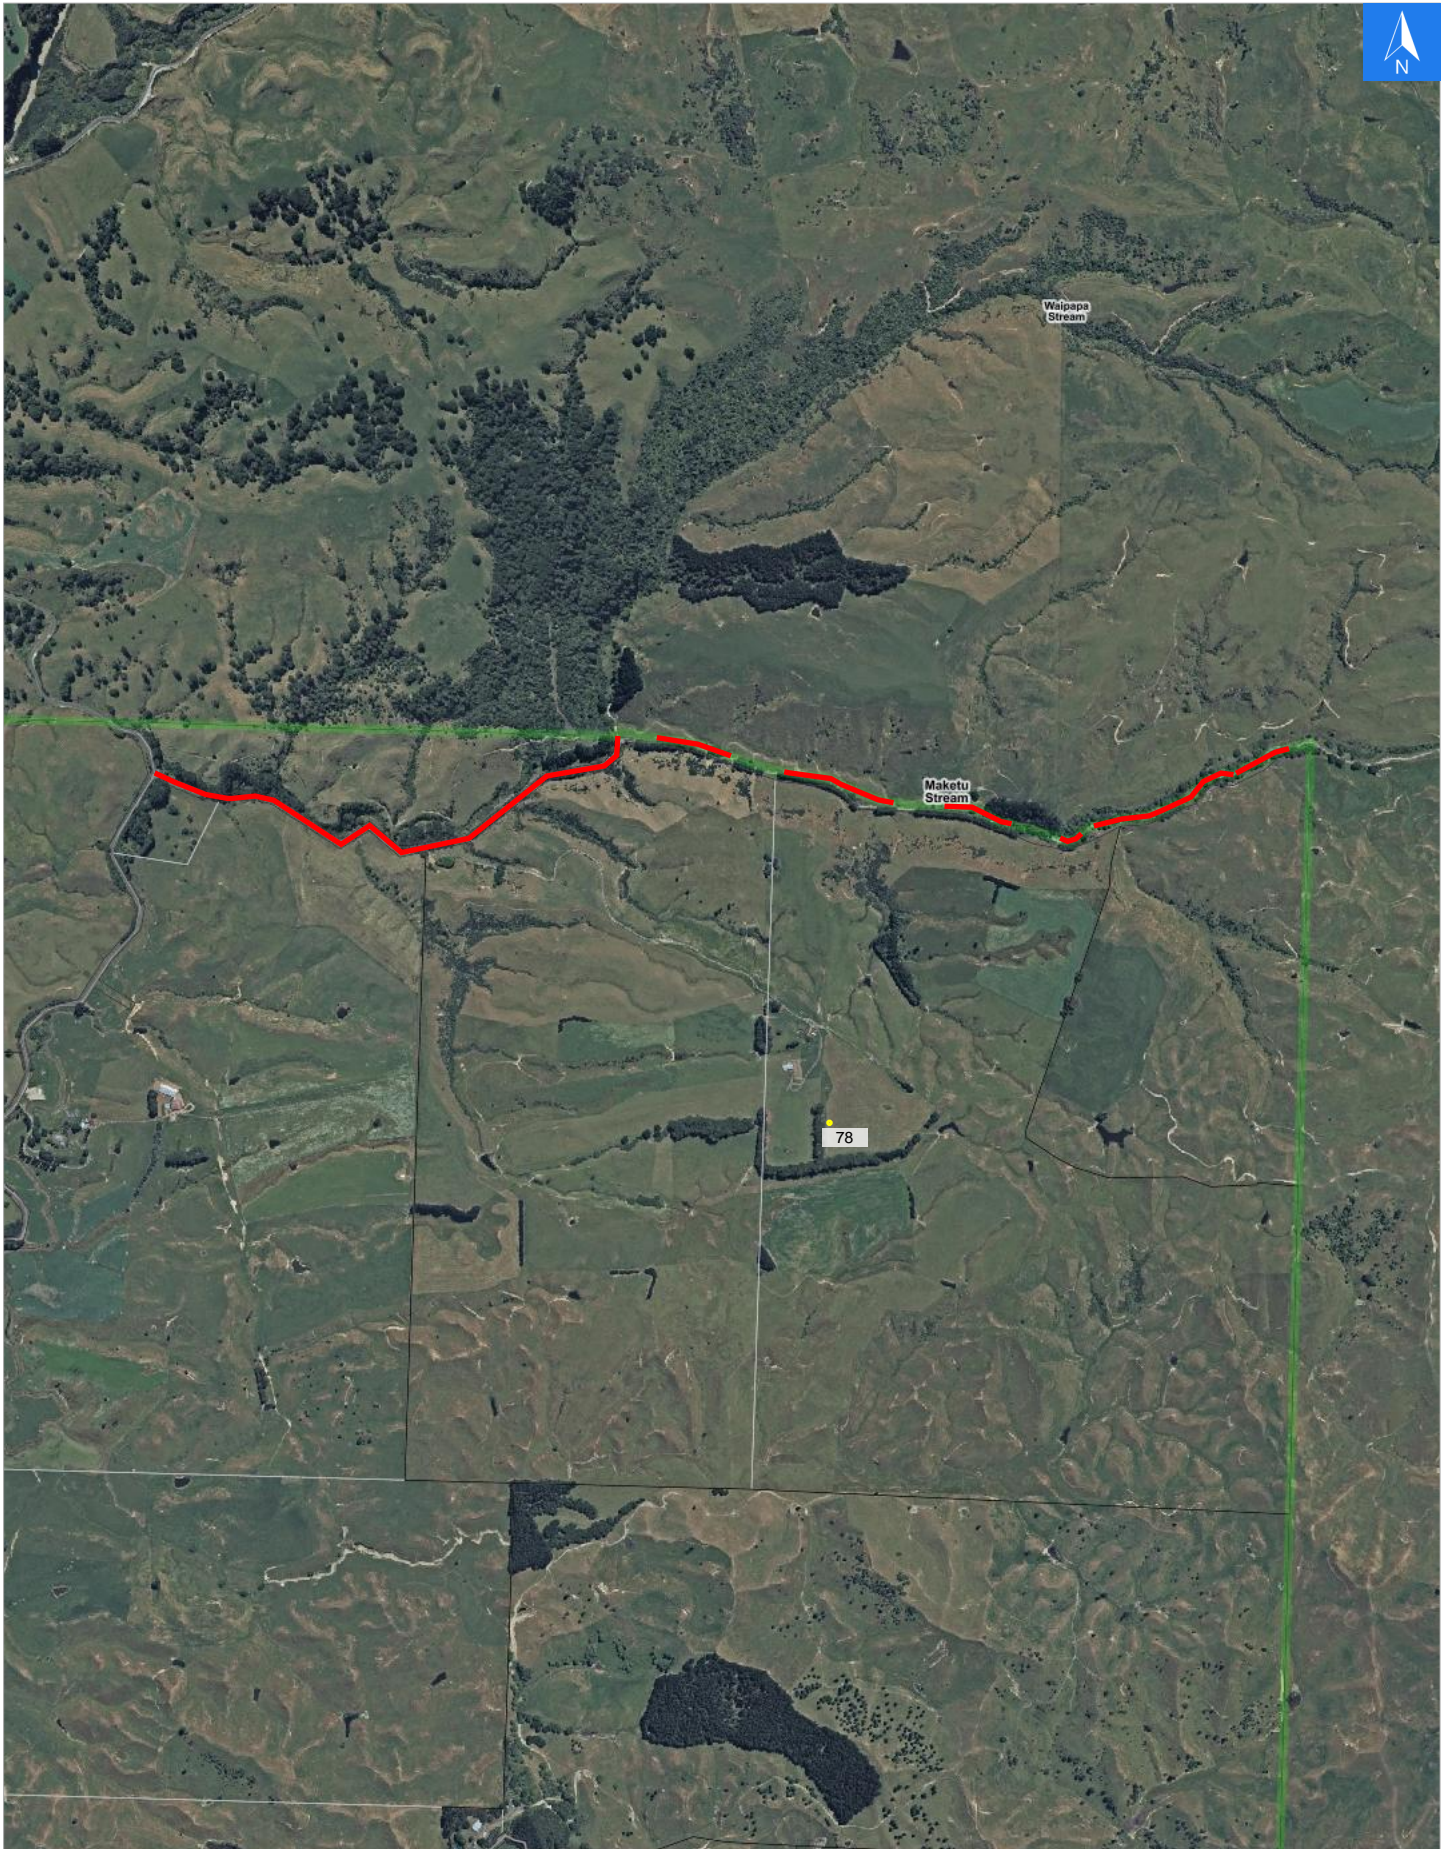

Wednesday, September 25, 2024

Disclaimer:

Digital map data sourced from Land Information New Zealand CROWN COPYRIGHT RESERVED.
The information displayed in the GIS has been taken from Whanganui District Council's databases and maps.
It is made available in good faith but its accuracy or completeness is not guaranteed. If the information is relied on in support of a resource consent it should be verified independently.

Scale 1: 20000

Wednesday, September 25, 2024

Disclaimer:

Digital map data sourced from Land Information New Zealand CROWN COPYRIGHT RESERVED.
The information displayed in the GIS has been taken from Whanganui District Council's databases and maps.
It is made available in good faith but its accuracy or completeness is not guaranteed. If the information is relied on in support of a resource consent it should be verified independently.

Road Evacuation Addresses

Data sourced from LINZ

LINZ Address	Notes	Date Time Visited	Placard
78 Owhakura Road, Kakatahi, Whanganui			W Y1 Y2 R1 R2