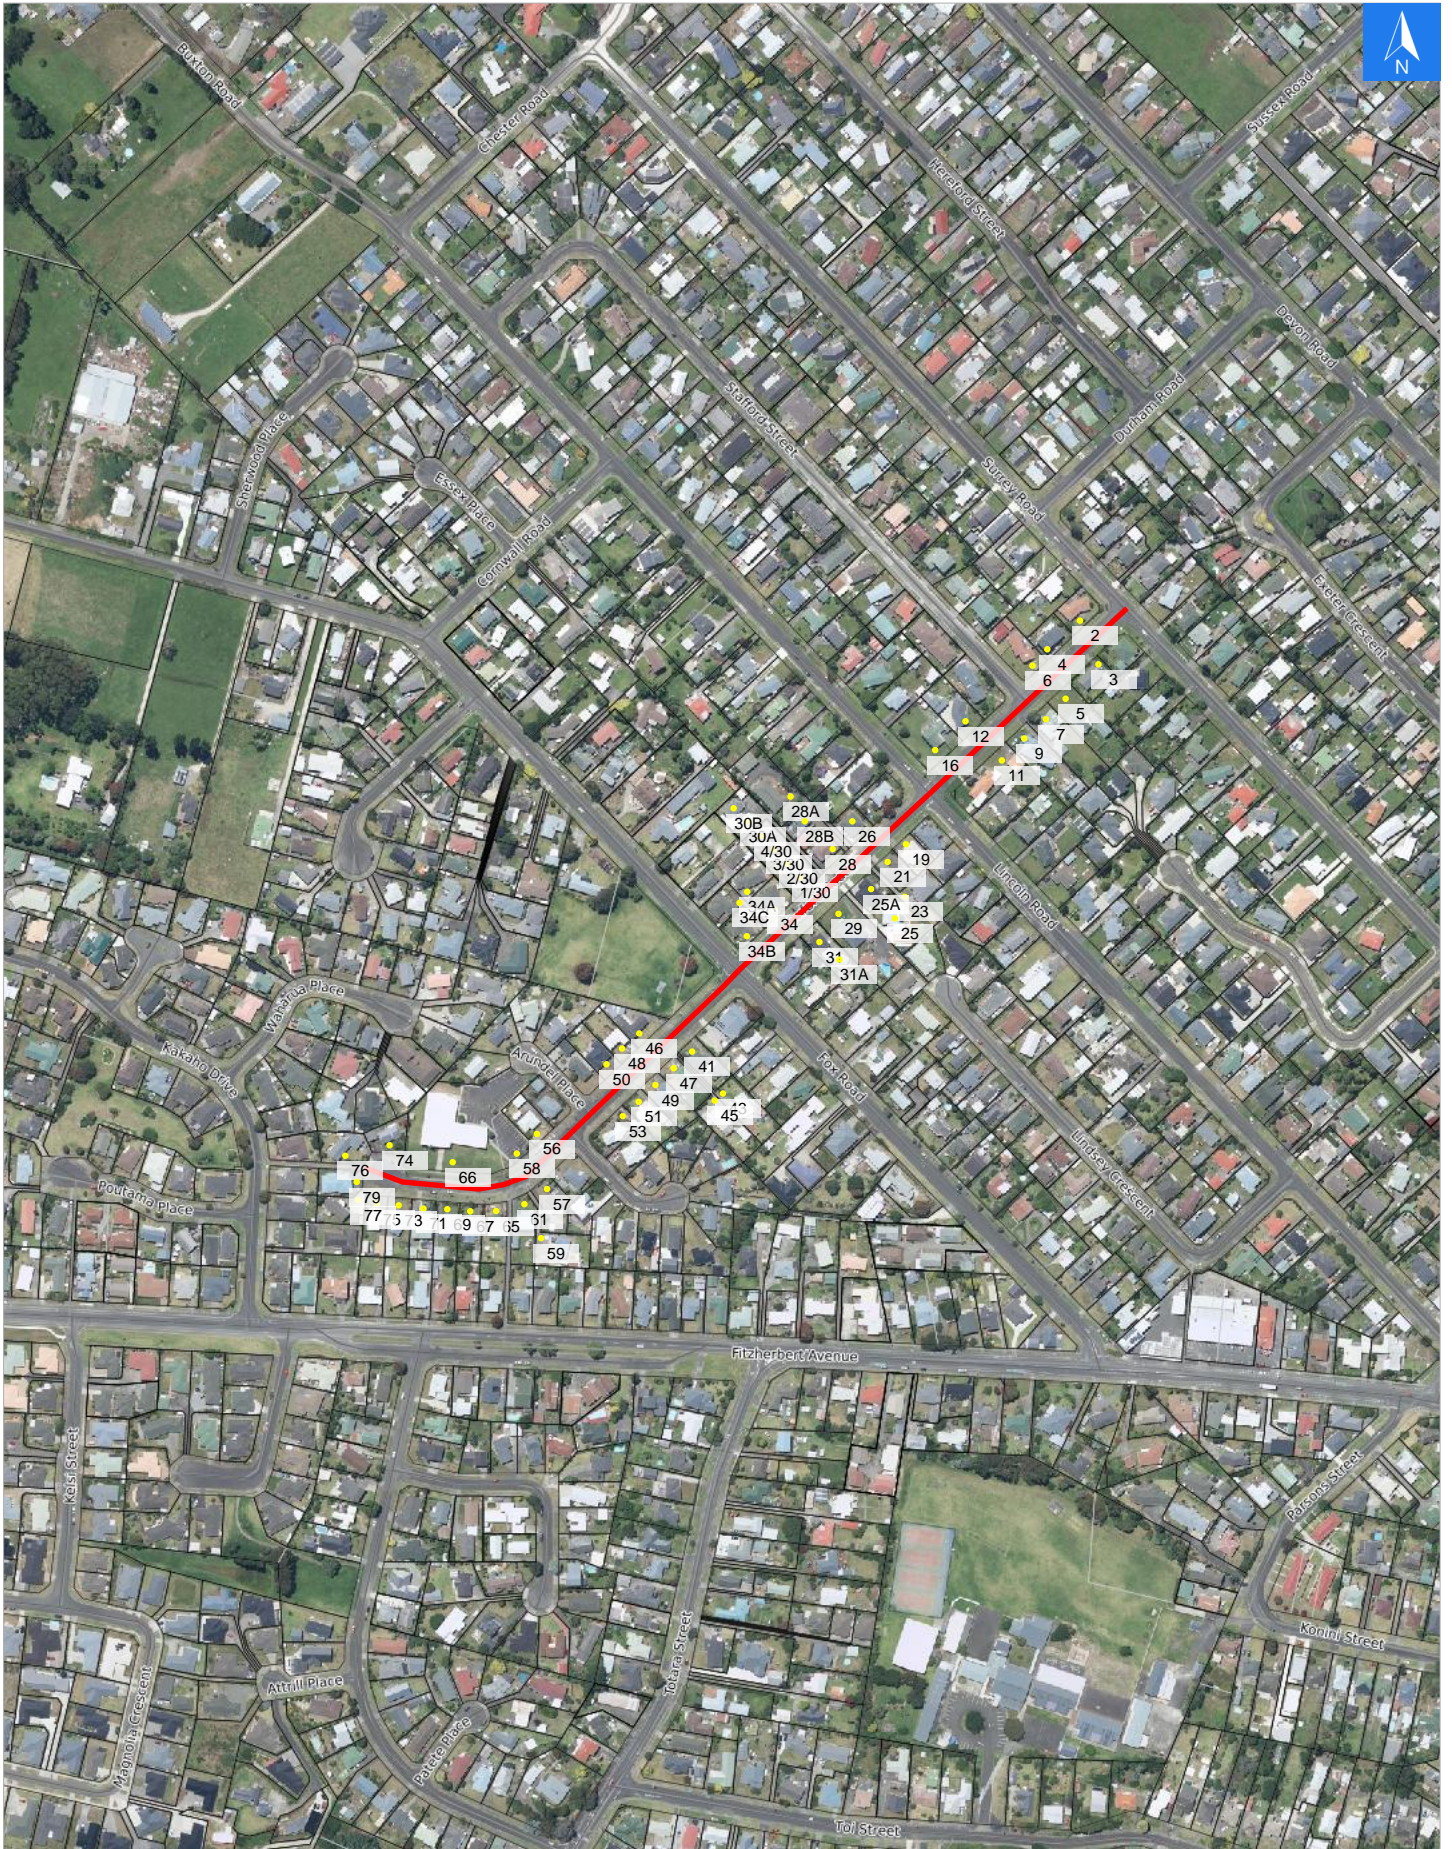

Disclaimer:

Digital map data sourced from Land Information New Zealand CROWN COPYRIGHT RESERVED.
The information displayed in the GIS has been taken from Whanganui District Council's databases and maps.
It is made available in good faith but its accuracy or completeness is not guaranteed. If the information is relied on in support of a resource consent it should be verified independently.

Wednesday, September 25, 2024

Scale 1: 5000

Wednesday, September 25, 2024

Disclaimer:

Digital map data sourced from Land Information New Zealand CROWN COPYRIGHT RESERVED.
The information displayed in the GIS has been taken from Whanganui District Council's databases and maps.
It is made available in good faith but its accuracy or completeness is not guaranteed. If the information is relied on in support of a resource consent it should be verified independently.