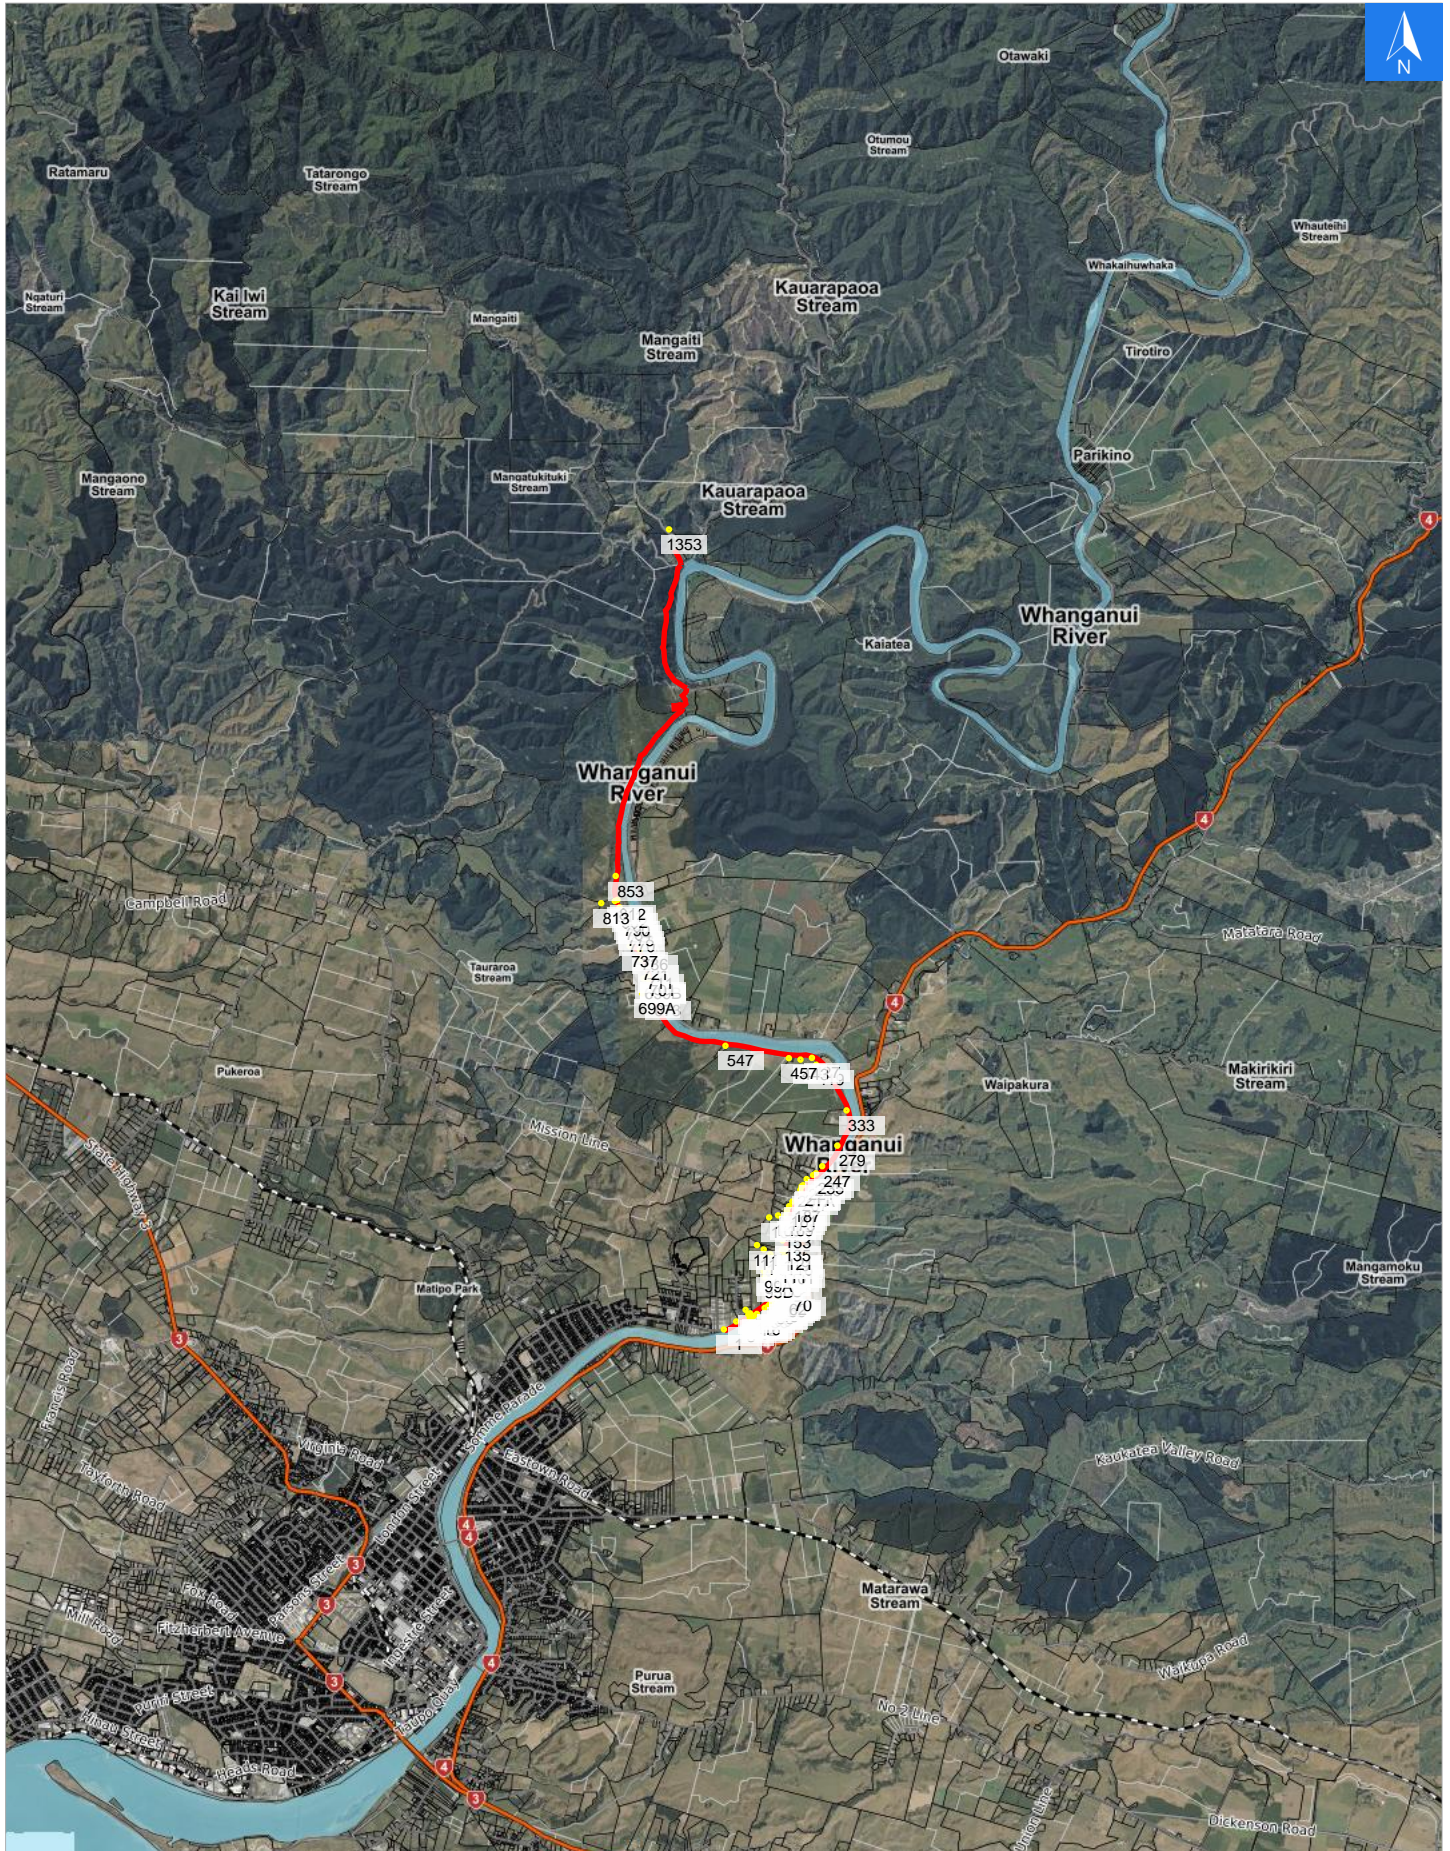

Wednesday, April 22, 2026

Disclaimer:

Digital map data sourced from Land Information New Zealand CROWN COPYRIGHT RESERVED.
The information displayed in the GIS has been taken from Whanganui District Council's databases and maps.
It is made available in good faith but its accuracy or completeness is not guaranteed. If the information is relied on in support of a resource consent it should be verified independently.

Scale 1: 100000

Wednesday, April 22, 2026

Disclaimer:

Digital map data sourced from Land Information New Zealand CROWN COPYRIGHT RESERVED.
The information displayed in the GIS has been taken from Whanganui District Council's databases and maps.
It is made available in good faith but its accuracy or completeness is not guaranteed. If the information is relied on in support of a resource consent it should be verified independently.