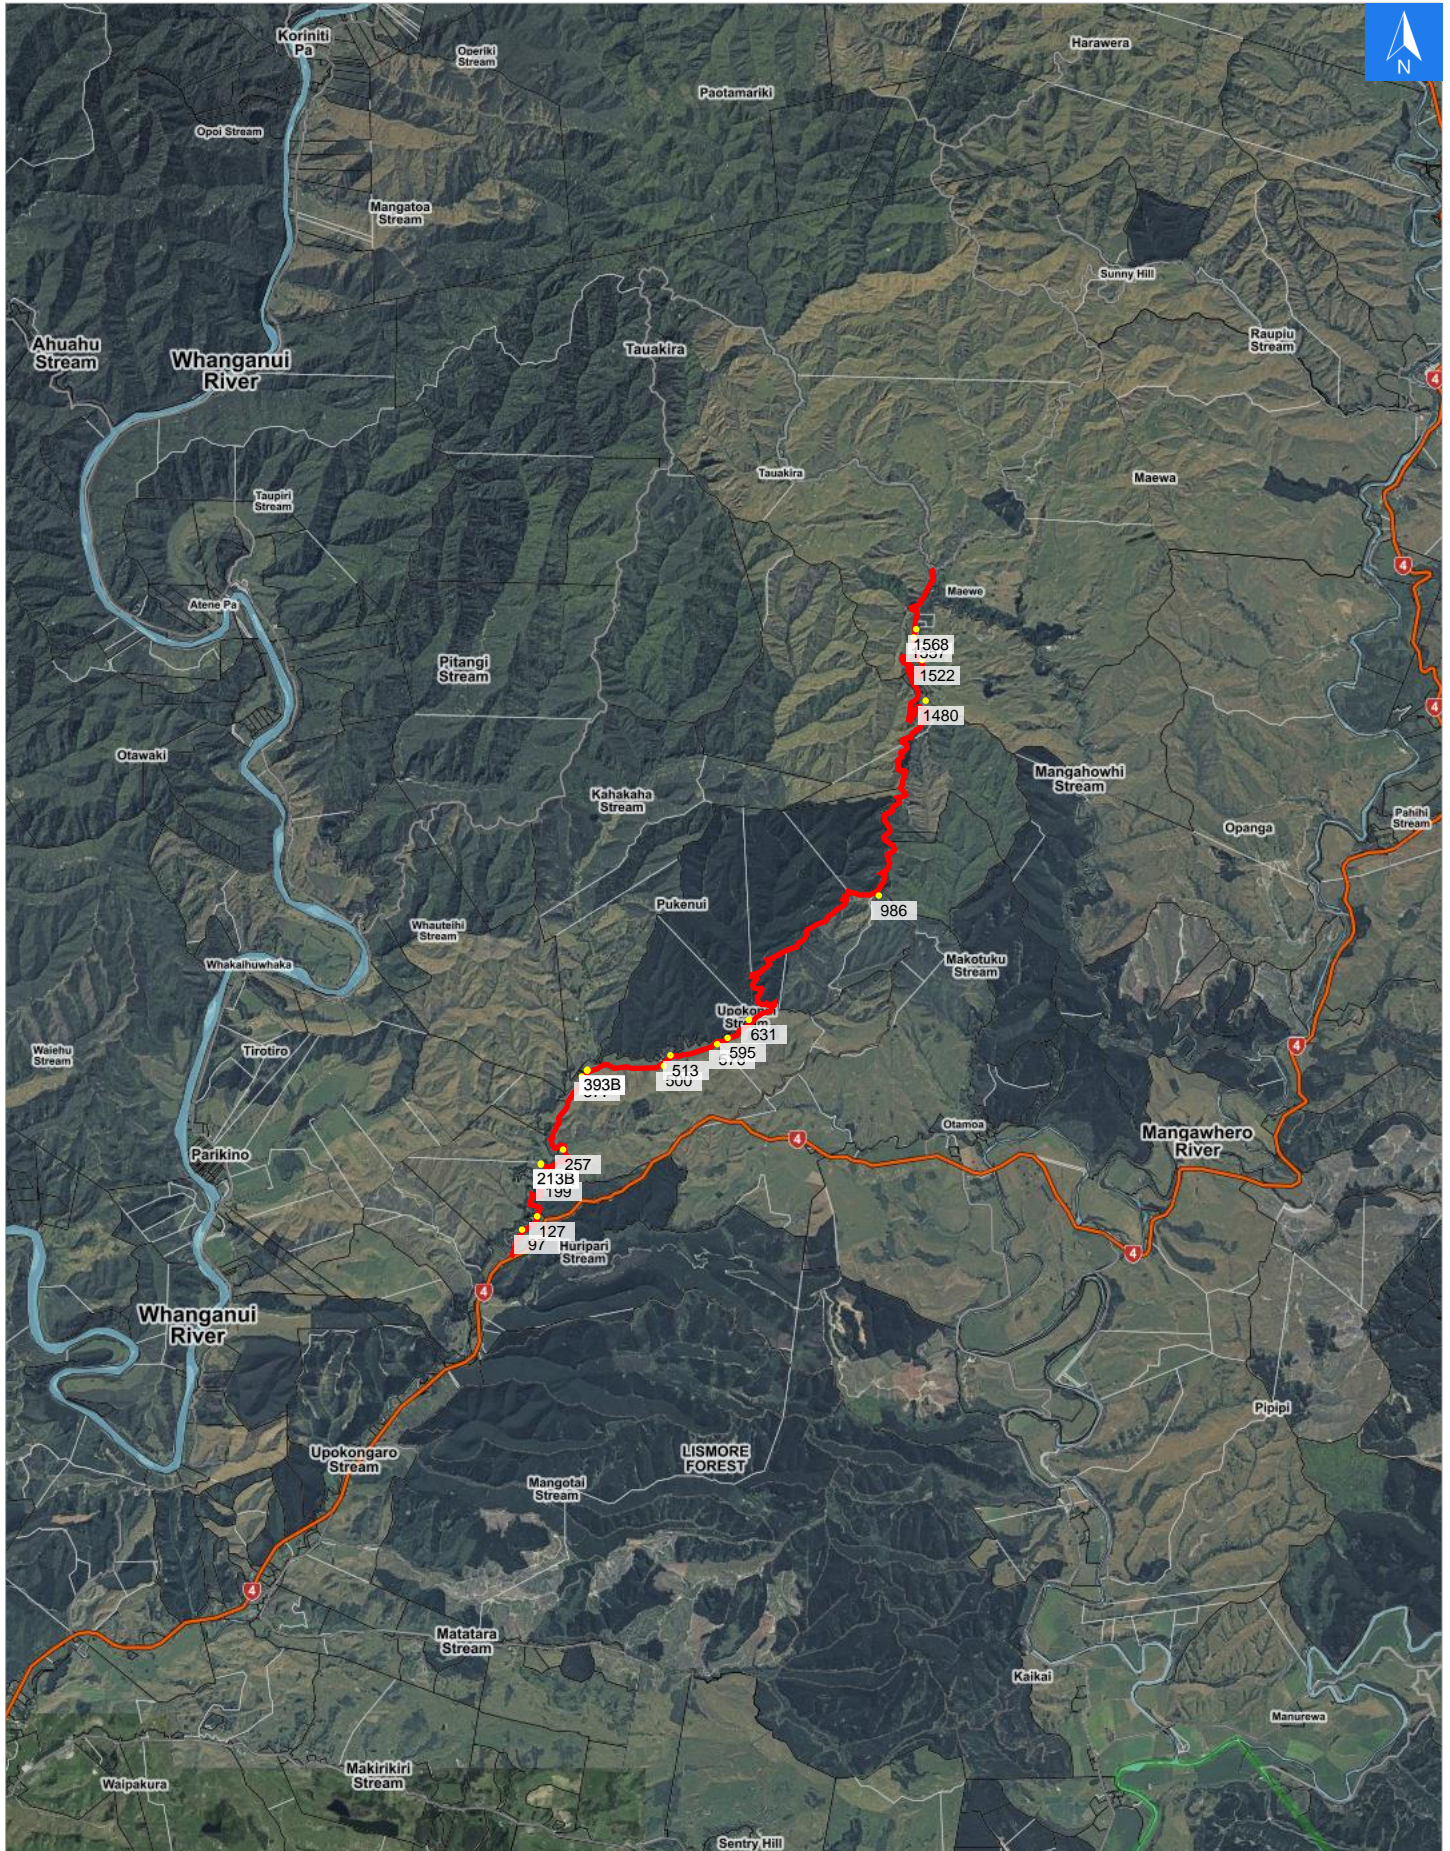

Disclaimer:

Digital map data sourced from Land Information New Zealand CROWN COPYRIGHT RESERVED.  
The information displayed in the GIS has been taken from Whanganui District Council's databases and maps.  
It is made available in good faith but its accuracy or completeness is not guaranteed. If the information is relied on in support of a resource consent it should be verified independently.

Wednesday, September 25, 2024

Scale 1: 100000

Wednesday, September 25, 2024

**Disclaimer:**

Digital map data sourced from Land Information New Zealand CROWN COPYRIGHT RESERVED.  
The information displayed in the GIS has been taken from Whanganui District Council's databases and maps.  
It is made available in good faith but its accuracy or completeness is not guaranteed. If the information is relied on in support of a resource consent it should be verified independently.