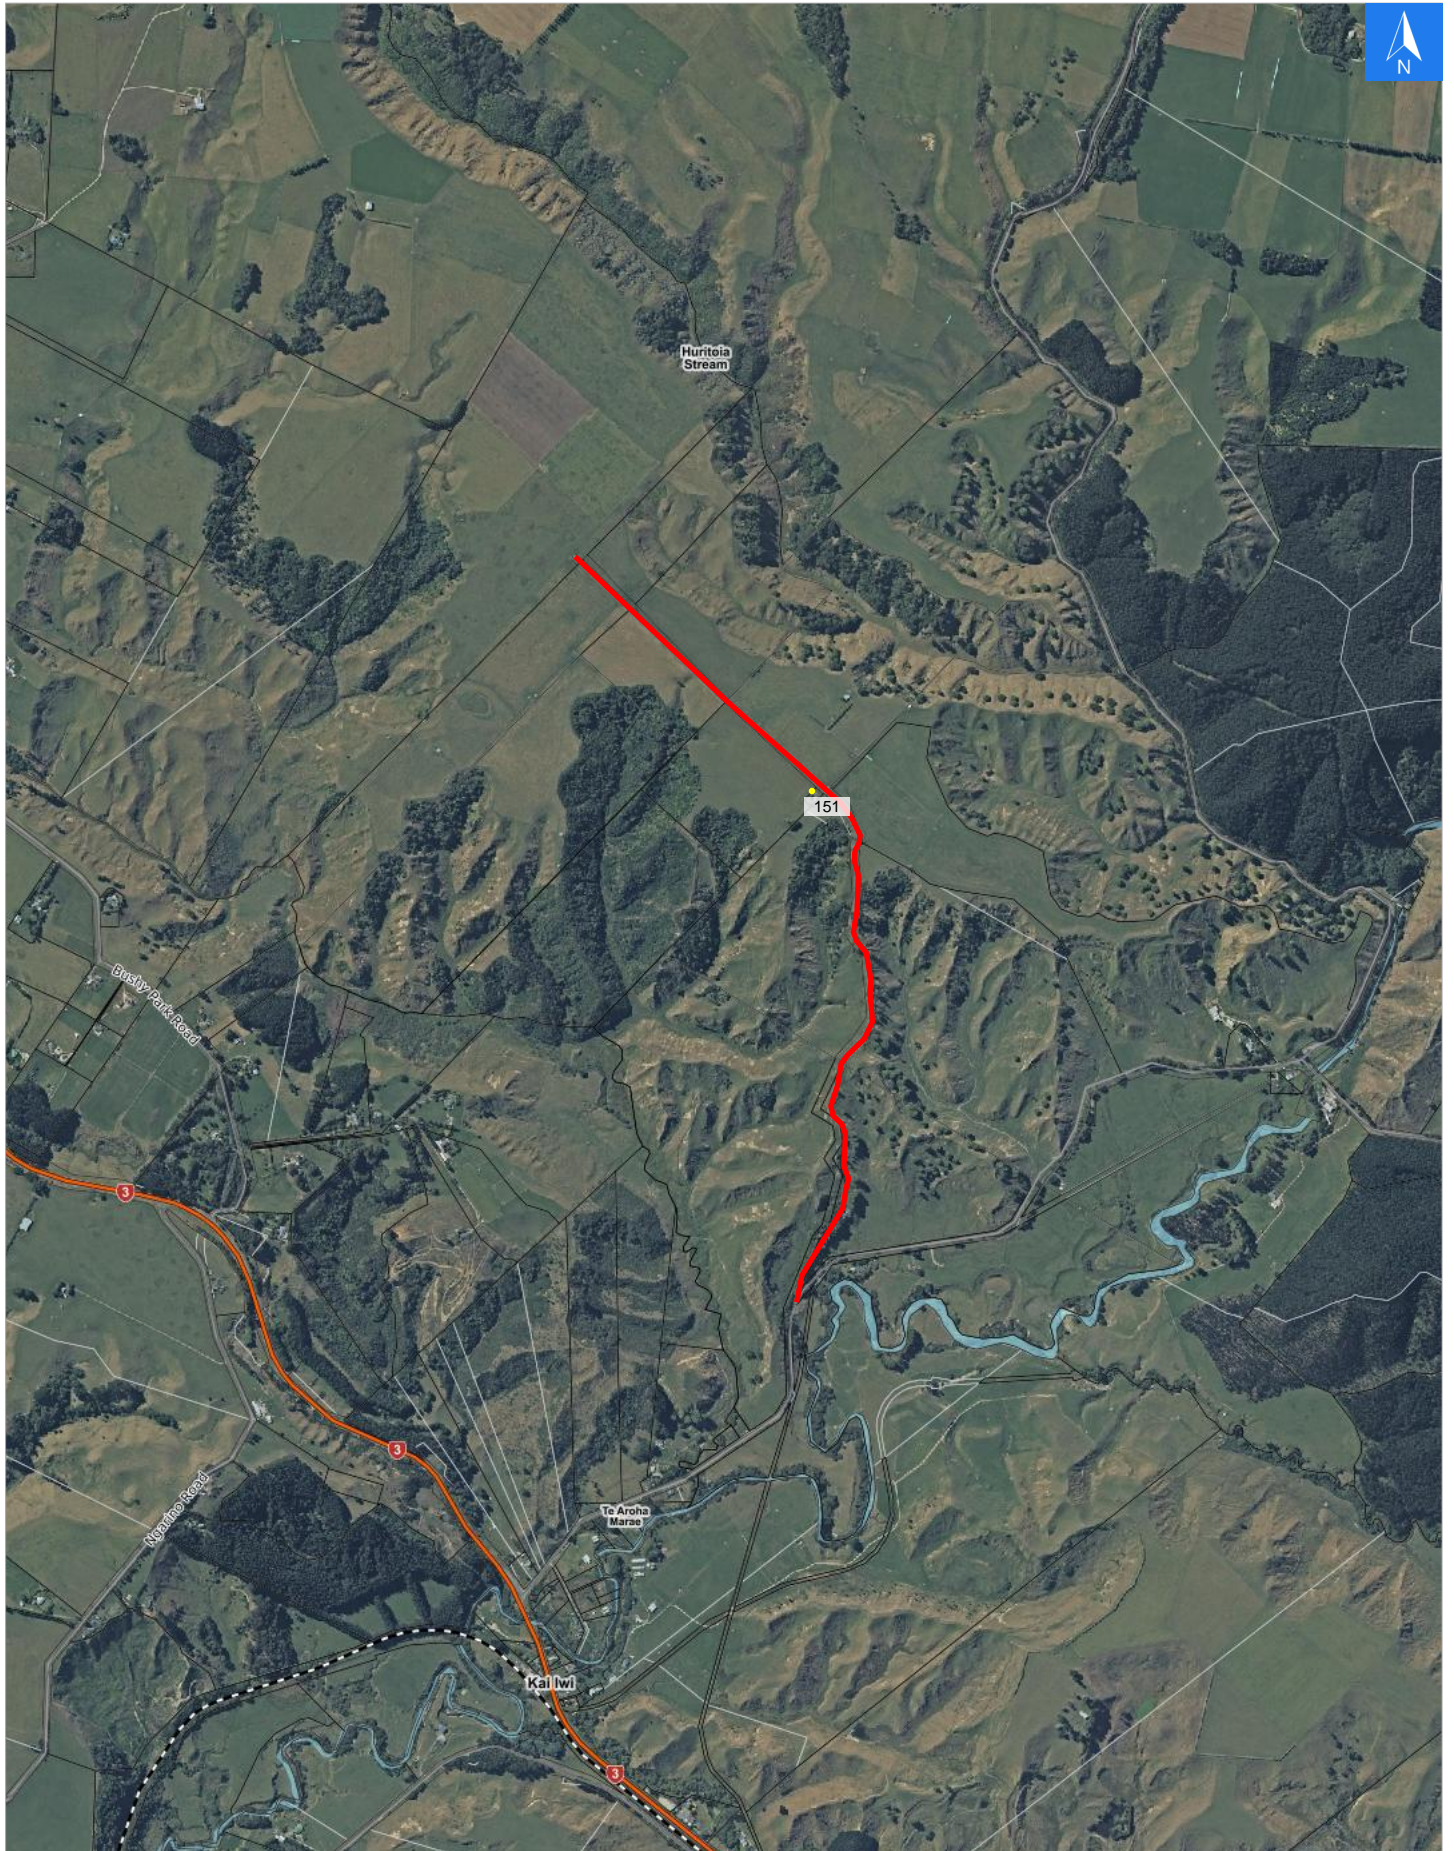

### Disclaimer:

Digital map data sourced from Land Information New Zealand CROWN COPYRIGHT RESERVED.  
The information displayed in the GIS has been taken from Whanganui District Council's databases and maps.  
It is made available in good faith but its accuracy or completeness is not guaranteed. If the information is relied on in support of a resource consent it should be verified independently.

Wednesday, September 25, 2024

Scale 1: 20000

Wednesday, September 25, 2024

**Disclaimer:**

Digital map data sourced from Land Information New Zealand CROWN COPYRIGHT RESERVED.  
The information displayed in the GIS has been taken from Whanganui District Council's databases and maps.  
It is made available in good faith but its accuracy or completeness is not guaranteed. If the information is relied on in support of a resource consent it should be verified independently.

**Road Evacuation Addresses**

Data sourced from LINZ

LINZ Address	Notes	Date Time Visited	Placard
151 Paroa Road, Kai Iwi, Whanganui			W Y1 Y2 R1 R2