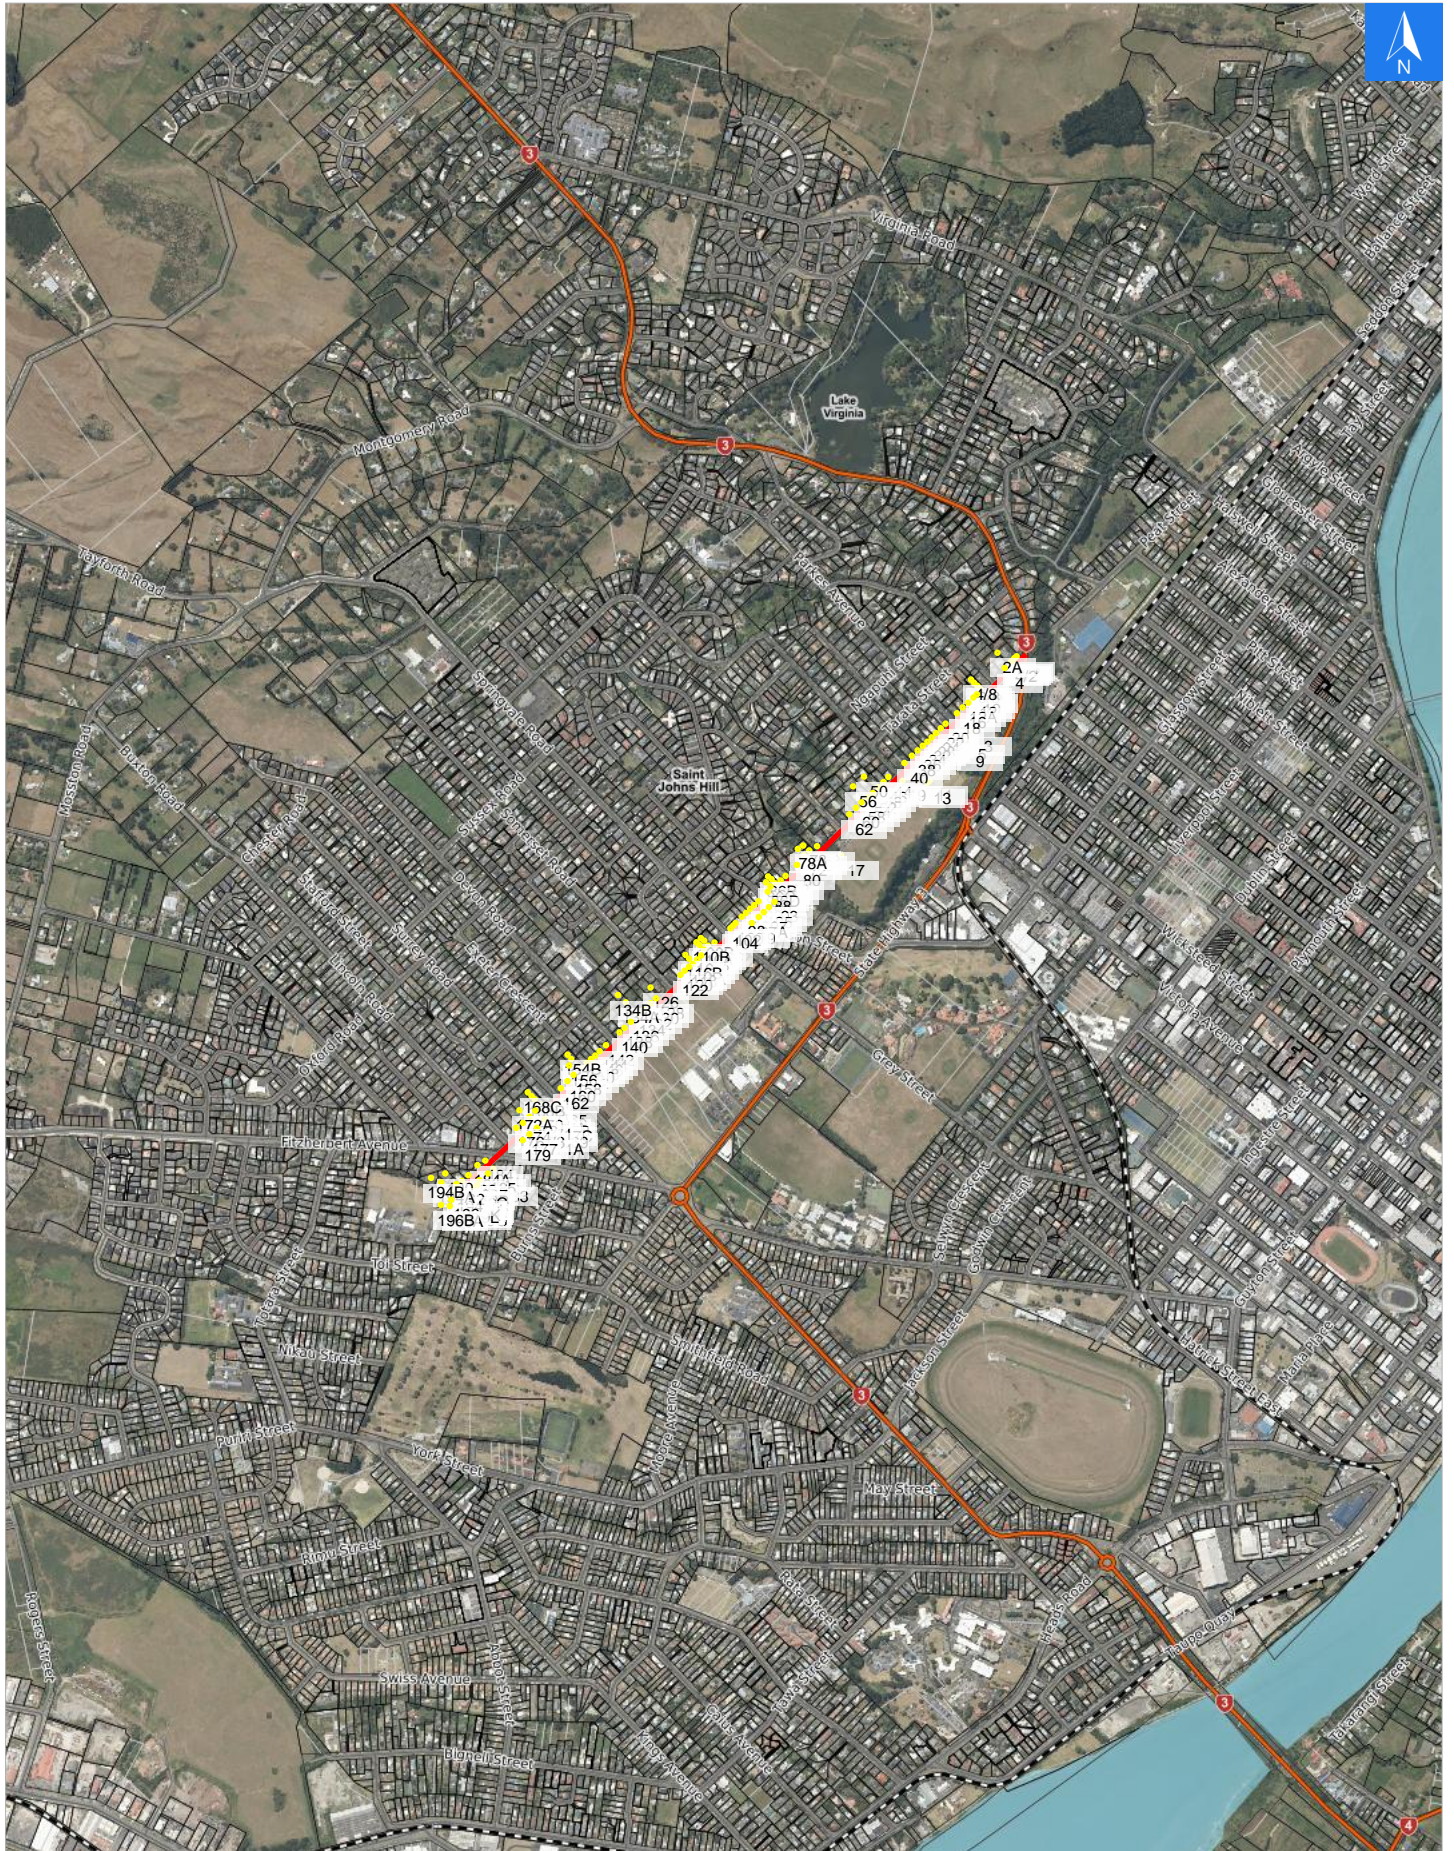

Wednesday, April 22, 2026

Disclaimer:

Digital map data sourced from Land Information New Zealand CROWN COPYRIGHT RESERVED.  
The information displayed in the GIS has been taken from Whanganui District Council's databases and maps.  
It is made available in good faith but its accuracy or completeness is not guaranteed. If the information is relied on in support of a resource consent it should be verified independently.

Scale 1: 20000

**Wednesday, April 22, 2026**

**Disclaimer:**

Digital map data sourced from Land Information New Zealand CROWN COPYRIGHT RESERVED.  
The information displayed in the GIS has been taken from Whanganui District Council's databases and maps.  
It is made available in good faith but its accuracy or completeness is not guaranteed. If the information is relied on in support of a resource consent it should be verified independently.